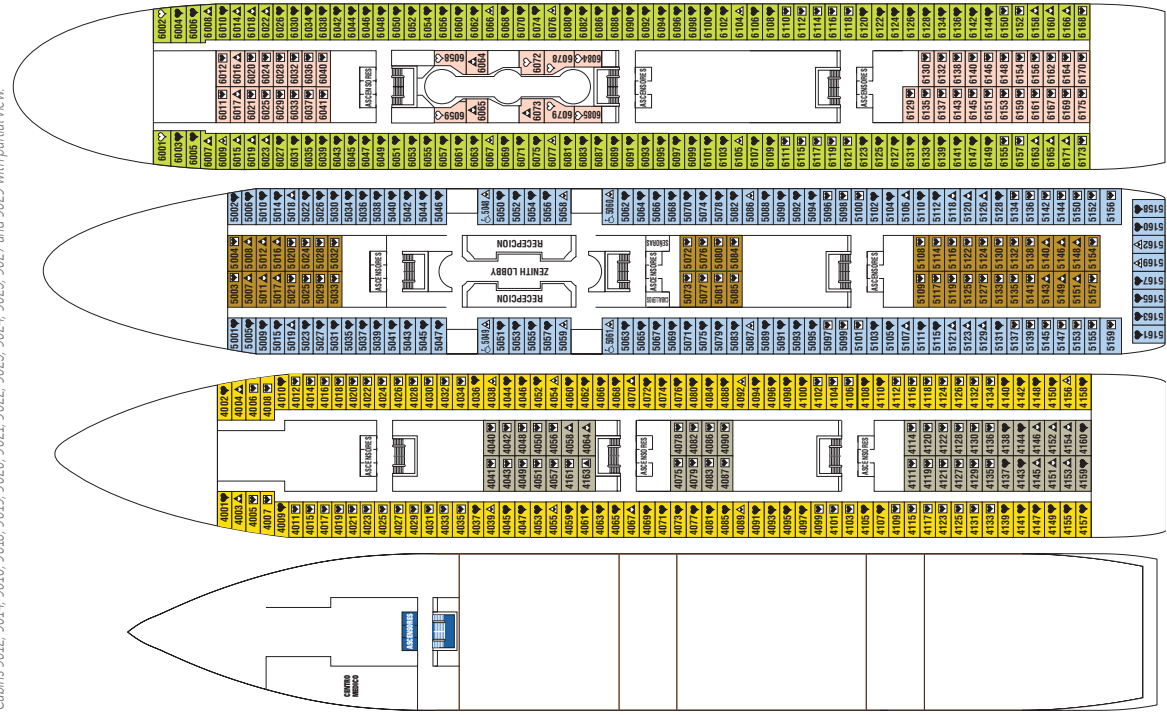

ZENITH DECKS

- **ST** Royal Suite with Balcony
- **SR** Royal Suite
- **JT** Junior Suite with Balcony
- **JS** Junior Suite
- **A** Outside Deluxe with BalconyPlus
- **B** Outside Deluxe with Balcony
- **D** Exterior Superior
- **J** Inside Superior
- **K** Inside Superior
- **L** Inside Superior

- **E** Outside Superior
- **F** Outside Superior
- **G** Outside Superior
- **H** Outside (p.v.)*
- **I** Inside SuperiorPlus
- **J** Inside Superior
- **K** Inside Superior
- **L** Inside Superior

- Double bed.
- Three lower beds and one upper bunk. Max. occupancy 4 passengers.
- handicapped cabins.

* (p.v.) - partial view
Cabins 9012, 9014, 9016, 9018, 9019, 9020, 9021, 9022, 9023, 9024, 9025, 9027 and 9029 with partial view.