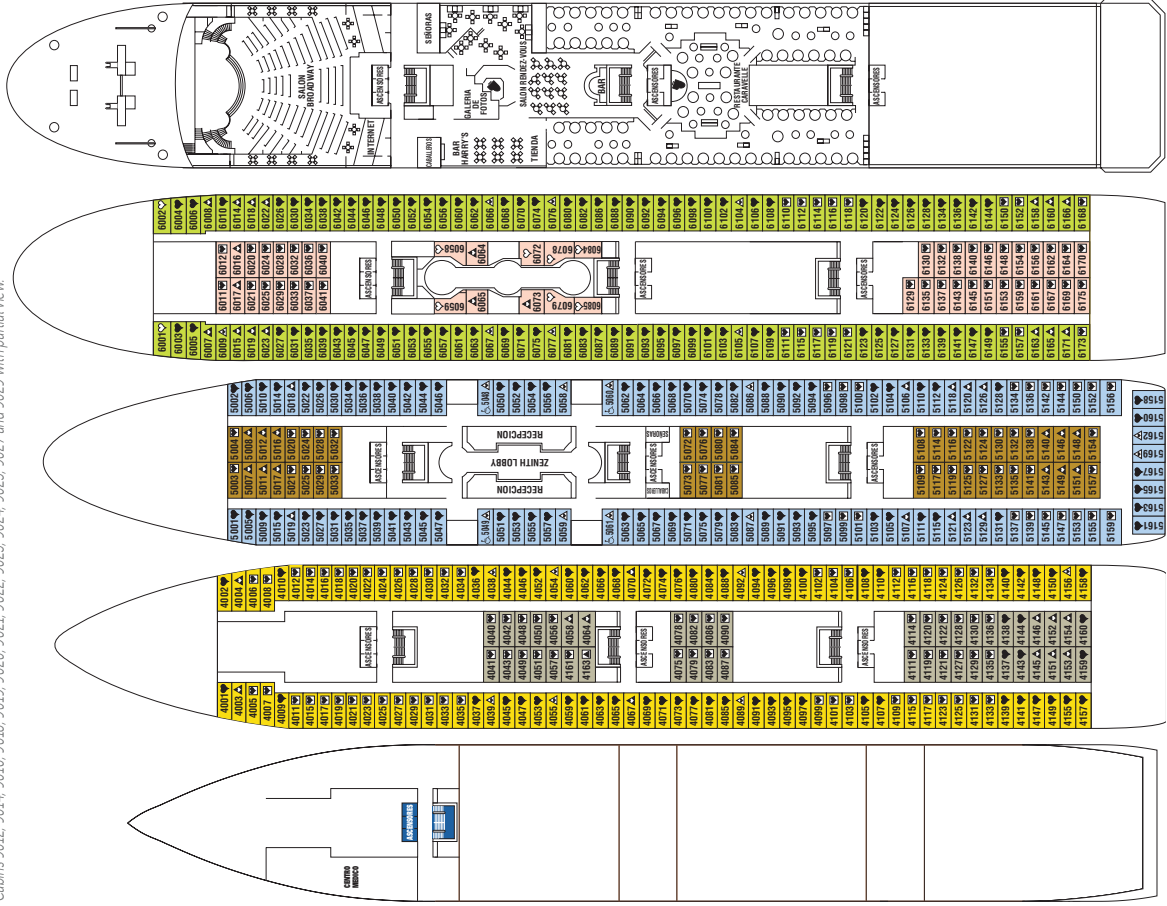

ZENITH DECKS

- **ST** Royal Suite with Balcony
- **SR** Royal Suite
- **JT** Junior Suite with Balcony
- **JS** Junior Suite
- **A** Outside Deluxe with Balcony Plus
- **B** Outside Deluxe with Balcony
- **D** Exterior Superior
- **I** Inside Superior
- **J** Inside Superior
- **K** Inside Superior
- **L** Inside Superior

- **E** Outside Superior
- **F** Outside Superior
- **G** Outside Superior
- **H** Outside (p.v.)*
- **I** Inside Superior Plus
- **J** Inside Superior
- **K** Inside Superior
- **L** Inside Superior

* (p.v.) - partial view
Cabins 9012, 9014, 9016, 9018, 9019, 9020, 9021, 9022, 9023, 9024, 9025, 9027 and 9029 with partial view.

- 3 FLORIDA
- 4 FLORIDA
- 5 EUROPA
- 6 CARIBBEAN
- 7 GALAXY
- 8 FANTASY
- 9 BAHAMAS
- 10 ATLANTIC
- 11 MARINA
- 12 SUN