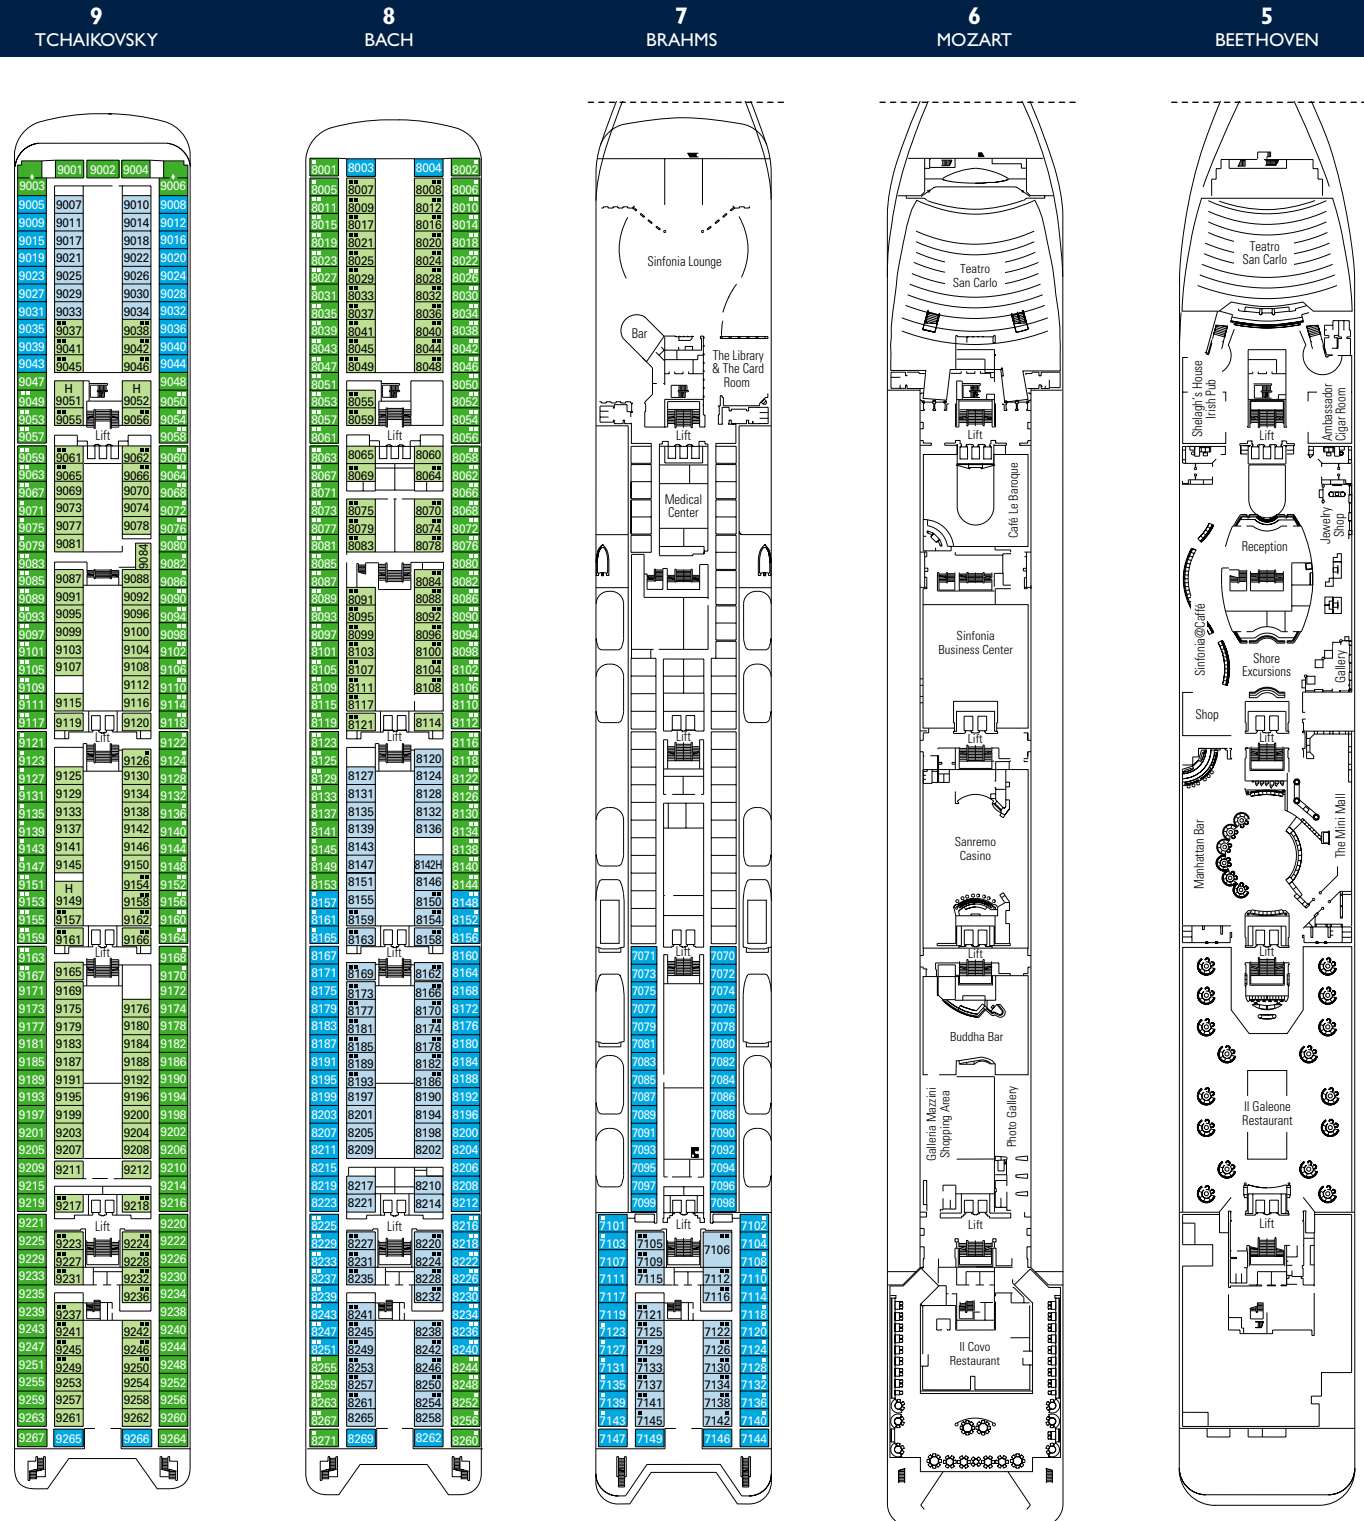

## DECK PLAN

783 CABINS | 2199 GUESTS

**13**  
DECK GAMES, SCHUBERT DECK

**12**  
BIZET

**11**  
DEBUSSY

**10**  
SIBELIUS

# DECK PLANS MSC SINFONIA

## LEGEND

- ▲ Sofa bed
- ◆ Double sofa bed
- 3<sup>rd</sup> bed is a bunk bed
- 3<sup>rd</sup> and 4<sup>th</sup> beds are bunks
- H Cabin for guests with disabilities or reduced mobility