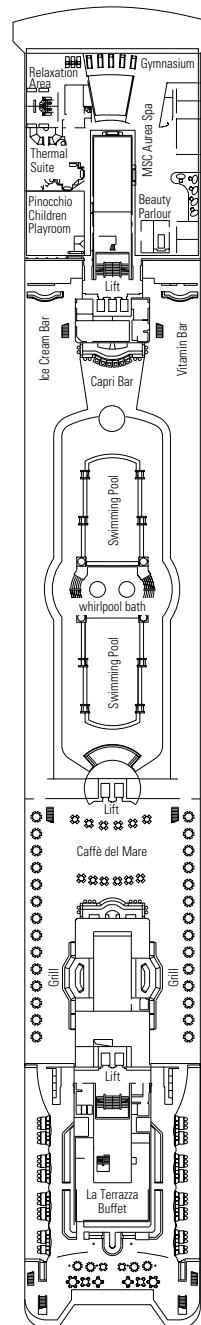

## DECK PLAN

783 CABINS | 2199 GUESTS

**13**  
DECK GAMES, SCHUBERT DECK

**12**  
BIZET

**11**  
DEBUSSY

**10**  
SIBELIUS

# DECK PLANS MSC SINFONIA

## CATEGORIES

- Inside › Bella
- Inside › Fantastica
- Suite › Aurea
- Ocean View › Bella\*
- Ocean View › Fantastica
- Suite › Fantastica

- 3<sup>rd</sup> bed available in all categories
- 4<sup>th</sup> bed available in all categories (except Suite Fantastica, Suite Aurea)
- All cabins have one double bed convertible to two single beds, except cabins for people with disabilities (H)
- \* Certain cabins have restricted views

## LEGEND

- ▲ Sofa bed
- ◆ Double sofa bed
- 3<sup>rd</sup> bed is a bunk bed
- 3<sup>rd</sup> and 4<sup>th</sup> beds are bunks
- H Cabin for guests with disabilities or reduced mobility