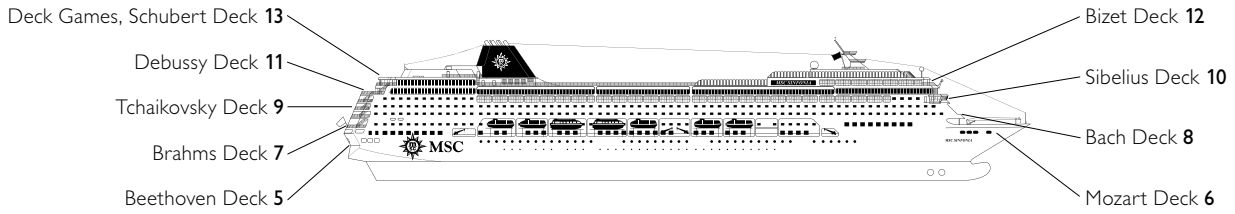

# MSC SINFONIA

## DECK PLAN

783 CABINS | 2199 GUESTS

**13**  
DECK GAMES, SCHUBERT DECK

**12**  
BIZET

**11**  
DEBUSSY

**10**  
SIBELIUS