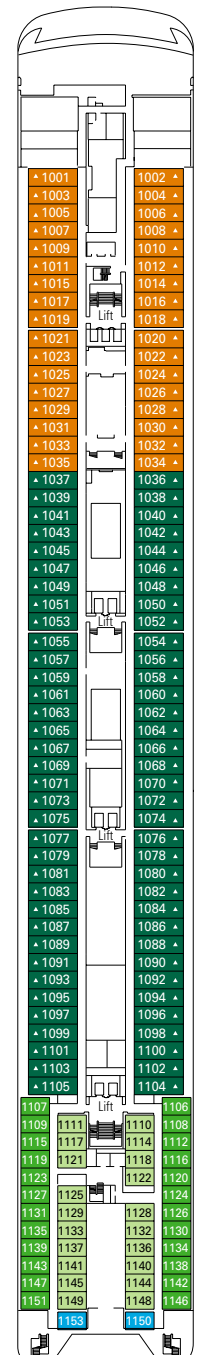

## DECK PLAN

783 CABINS | 2199 GUESTS

**13**  
DECK GAMES, SCHUBERT DECK

**12**  
BIZET

**11**  
DEBUSSY

**10**  
SIBELIUS

# DECK PLANS MSC SINFONIA

## CATEGORIES

- Inside › Bella
- Inside › Fantastica
- Suite › Aurea
- Ocean View › Bella\*
- Ocean View › Fantastica
- Suite › Fantastica

- 3<sup>rd</sup> bed available in all categories
- 4<sup>th</sup> bed available in all categories (except Suite Fantastica, Suite Aurea)
- All cabins have one double bed convertible to two single beds, except cabins for people with disabilities (H)
- \* Certain cabins have restricted views

## LEGEND

- ▲ Sofa bed
- ◆ Double sofa bed
- 3<sup>rd</sup> bed is a bunk bed
- 3<sup>rd</sup> and 4<sup>th</sup> beds are bunks
- H Cabin for guests with disabilities or reduced mobility