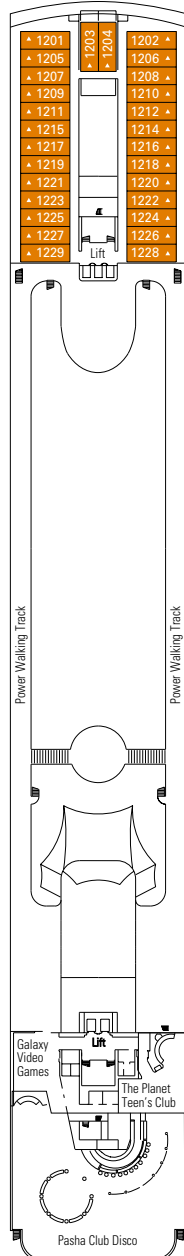

# MSC SINFONIA

## DECK PLAN

783 CABINS | 2199 GUESTS

**13**  
DECK GAMES, SCHUBERT DECK

**12**  
BIZET

**11**  
DEBUSSY

**10**  
SIBELIUS

# DECK PLANS MSC SINFONIA

## CATEGORIES

- Inside › Bella
- Inside › Fantastica
- Suite › Aurea
- Ocean View › Bella\*
- Ocean View › Fantastica
- Suite › Fantastica

- 3<sup>rd</sup> bed available in all categories
- 4<sup>th</sup> bed available in all categories (except Suite Fantastica, Suite Aurea)
- All cabins have one double bed convertible to two single beds, except cabins for people with disabilities (H)
- \* Certain cabins have restricted views