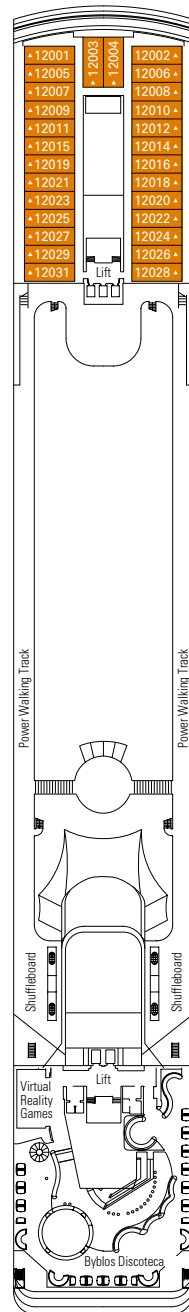

MSC OPERA

DECK PLAN

878 CABINS | 2199 GUESTS

13
SUN DECK / MINIGOLF

12
LA BOHÈME

11
TOSCA

10
TURANDOT

DECK PLANS MSC OPERA

CATEGORIES

- Inside › Bella
- Inside › Fantastica
- Balcony › Aurea
- Ocean View › Bella*
- Ocean View › Fantastica
- Suite › Aurea
- Balcony › Bella
- Balcony › Fantastica

- 3rd bed available in all categories (except Balcony Bella, Balcony Fantastica, Balcony Aurea)
- 4th bed available in Inside Bella, Inside Fantastica, Ocean View Fantastica

- All cabins have one double bed convertible to two single beds, except cabins for people with disabilities (H)
- * Certain cabins have restricted views

LEGEND

- ▲ Sofa bed
- 3rd bed is a bunk bed
- 3rd and 4th beds are bunks
- ⇄ Connecting cabins
- H Cabin for guests with disabilities or reduced mobility