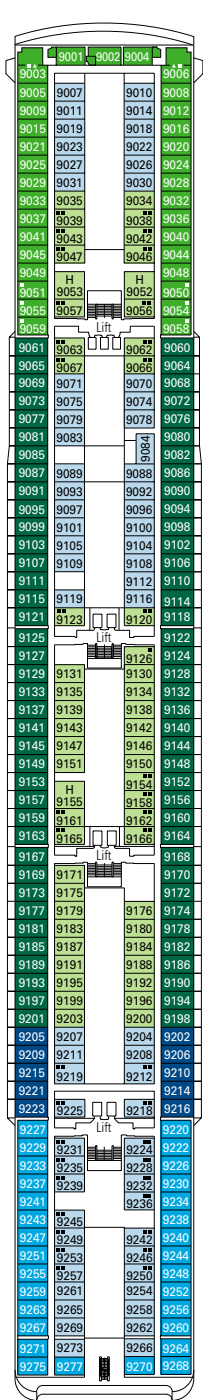

DECK PLANS MSC OPERA

CATEGORIES

- Inside › Bella
- Inside › Fantastica
- Balcony › Aurea
- Ocean View › Bella*
- Ocean View › Fantastica
- Suite › Aurea
- Balcony › Bella
- Balcony › Fantastica

- 3rd bed available in all categories (except Balcony Bella, Balcony Fantastica, Balcony Aurea)
- 4th bed available in Inside Bella, Inside Fantastica, Ocean View Fantastica

- All cabins have one double bed convertible to two single beds, except cabins for people with disabilities (H)
- Certain cabins have restricted views

LEGEND

- ▲ Sofa bed
- 3rd bed is a bunk bed
- ■■ 3rd and 4th beds are bunks
- ⇄ Connecting cabins
- H Cabin for guests with disabilities or reduced mobility

9 NORMA