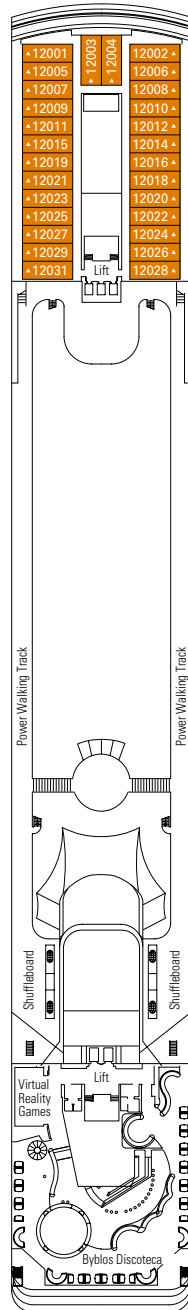

MSC OPERA

DECK PLAN

878 CABINS | 2199 GUESTS

13
SUN DECK / MINIGOLF

12
LA BOHÈME

11
TOSCA

10
TURANDOT

DECK PLANS MSC OPERA

CATEGORIES

- Inside › Bella
- Inside › Fantastica
- Balcony › Aurea
- Ocean View › Bella*
- Ocean View › Fantastica
- Suite › Aurea
- Balcony › Bella
- Balcony › Fantastica

- 3rd bed available in all categories (except Balcony Bella, Balcony Fantastica, Balcony Aurea)
- 4th bed available in Inside Bella, Inside Fantastica, Ocean View Fantastica

- All cabins have one double bed convertible to two single beds, except cabins for people with disabilities (H)
- * Certain cabins have restricted views

LEGEND

- ▲ Sofa bed
- 3rd bed is a bunk bed
- 3rd and 4th beds are bunks
- ⇄ Connecting cabins
- H Cabin for guests with disabilities or reduced mobility