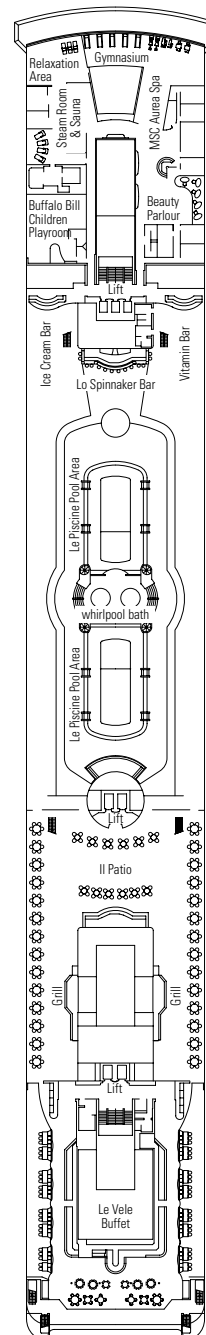

MSC OPERA

DECK PLAN

878 CABINS | 2199 GUESTS

13
SUN DECK / MINIGOLF

12
LA BOHÈME

11
TOSCA

10
TURANDOT

DECK PLANS MSC OPERA

CATEGORIES

- Inside › Bella
- Inside › Fantastica
- Balcony › Aurea
- Ocean View › Bella*
- Ocean View › Fantastica
- Suite › Aurea
- Balcony › Bella
- Balcony › Fantastica

- 3rd bed available in all categories (except Balcony Bella, Balcony Fantastica, Balcony Aurea)
- 4th bed available in Inside Bella, Inside Fantastica, Ocean View Fantastica

- All cabins have one double bed convertible to two single beds, except cabins for people with disabilities (H)
- * Certain cabins have restricted views

LEGEND

- ▲ Sofa bed
- 3rd bed is a bunk bed
- 3rd and 4th beds are bunks
- ⇄ Connecting cabins
- H Cabin for guests with disabilities or reduced mobility