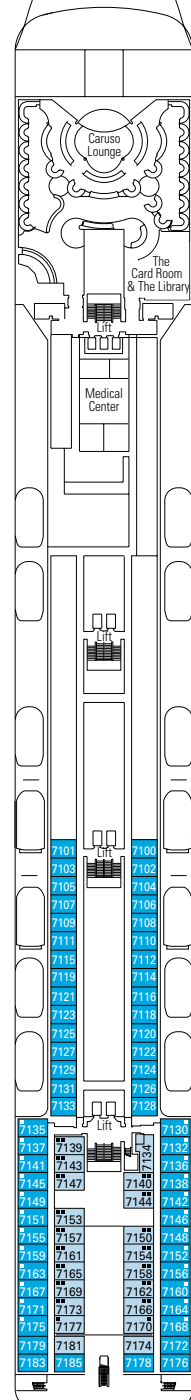

7
RIGOLETTO