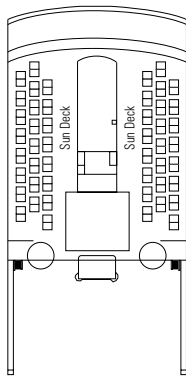

MSC OPERA

DECK PLAN

878 CABINS | 2199 GUESTS

13
SUN DECK / MINIGOLF

12
LA BOHÈME

11
TOSCA

10
TURANDOT

DECK PLANS MSC OPERA

CATEGORIES

- Inside › Bella
- Inside › Fantastica
- Balcony › Aurea
- Ocean View › Bella*
- Ocean View › Fantastica
- Suite › Aurea
- Balcony › Bella
- Balcony › Fantastica

- 3rd bed available in all categories (except Balcony Bella, Balcony Fantastica, Balcony Aurea)
- 4th bed available in Inside Bella, Inside Fantastica, Ocean View Fantastica

- All cabins have one double bed convertible to two single beds, except cabins for people with disabilities (H)
- * Certain cabins have restricted views

LEGEND

- ▲ Sofa bed
- 3rd bed is a bunk bed
- 3rd and 4th beds are bunks
- ⇄ Connecting cabins
- H Cabin for guests with disabilities or reduced mobility