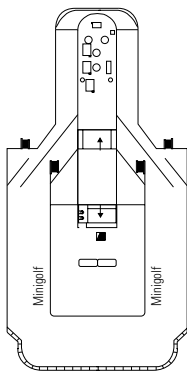

MSC OPERA

DECK PLAN

878 CABINS | 2199 GUESTS

13
SUN DECK / MINIGOLF

12
LA BOHÈME

11
TOSCA

10
TURANDOT

DECK PLANS MSC OPERA

CATEGORIES

- Inside › Bella
- Inside › Fantastica
- Balcony › Aurea
- Ocean View › Bella*
- Ocean View › Fantastica
- Suite › Aurea
- Balcony › Bella
- Balcony › Fantastica

- 3rd bed available in all categories (except Balcony Bella, Balcony Fantastica, Balcony Aurea)
- 4th bed available in Inside Bella, Inside Fantastica, Ocean View Fantastica

- All cabins have one double bed convertible to two single beds, except cabins for people with disabilities (H)
- * Certain cabins have restricted views

LEGEND

- ▲ Sofa bed
- 3rd bed is a bunk bed
- 3rd and 4th beds are bunks
- ⇄ Connecting cabins
- H Cabin for guests with disabilities or reduced mobility