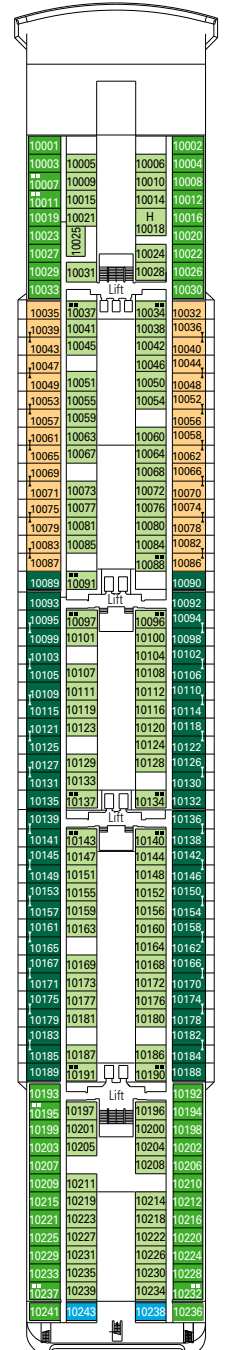

MSC OPERA

DECK PLAN

878 CABINS | 2199 GUESTS

13
SUN DECK / MINIGOLF

12
LA BOHÈME

11
TOSCA

10
TURANDOT

DECK PLANS MSC OPERA

CATEGORIES

- Inside › Bella
- Inside › Fantastica
- Balcony › Aurea
- Ocean View › Bella*
- Ocean View › Fantastica
- Suite › Aurea
- Balcony › Bella
- Balcony › Fantastica

- 3rd bed available in all categories (except Balcony Bella, Balcony Fantastica, Balcony Aurea)
- 4th bed available in Inside Bella, Inside Fantastica, Ocean View Fantastica

- All cabins have one double bed convertible to two single beds, except cabins for people with disabilities (H)
- * Certain cabins have restricted views

LEGEND

- ▲ Sofa bed
- 3rd bed is a bunk bed
- 3rd and 4th beds are bunks
- ⇄ Connecting cabins
- H Cabin for guests with disabilities or reduced mobility