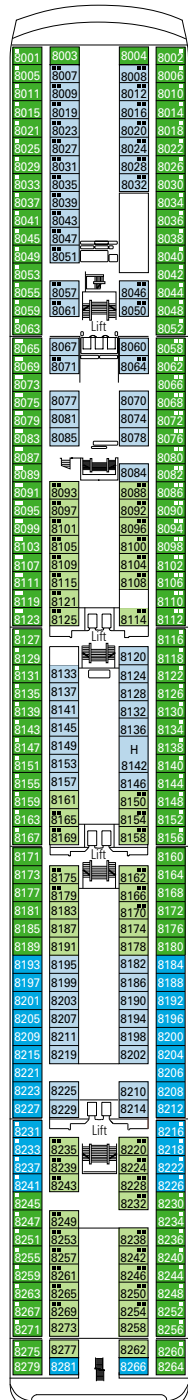

8 LA TRAVIATA