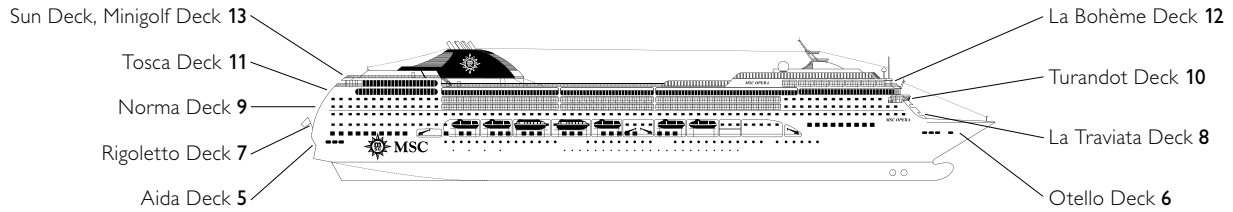

MSC OPERA

DECK PLAN

878 CABINS | 2199 GUESTS

13
SUN DECK / MINIGOLF

12
LA BOHÈME

11
TOSCA

10
TURANDOT

DECK PLANS MSC OPERA

CATEGORIES

- Inside › Bella
- Inside › Fantastica
- Balcony › Aurea
- Ocean View › Bella*
- Ocean View › Fantastica
- Suite › Aurea
- Balcony › Bella
- Balcony › Fantastica

- 3rd bed available in all categories (except Balcony Bella, Balcony Fantastica, Balcony Aurea)
- 4th bed available in Inside Bella, Inside Fantastica, Ocean View Fantastica