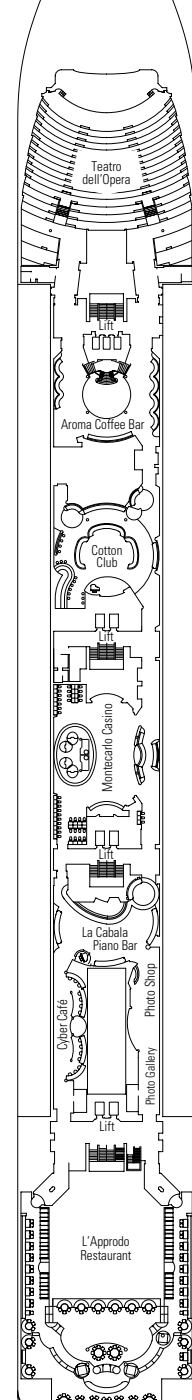

DECK PLANS MSC OPERA

CATEGORIES

- Inside › Bella
- Inside › Fantastica
- Balcony › Aurea
- Ocean View › Bella*
- Ocean View › Fantastica
- Suite › Aurea
- Balcony › Bella
- Balcony › Fantastica

- 3rd bed available in all categories (except Balcony Bella, Balcony Fantastica, Balcony Aurea)
- 4th bed available in Inside Bella, Inside Fantastica, Ocean View Fantastica

- All cabins have one double bed convertible to two single beds, except cabins for people with disabilities (H)
- Certain cabins have restricted views

LEGEND

- ▲ Sofa bed
- 3rd bed is a bunk bed
- ■■ 3rd and 4th beds are bunks
- ⇄ Connecting cabins
- H Cabin for guests with disabilities or reduced mobility

9 NORMA

8 LA TRAVIATA

7 RIGOLETTO

6 OTELLO

5 AIDA