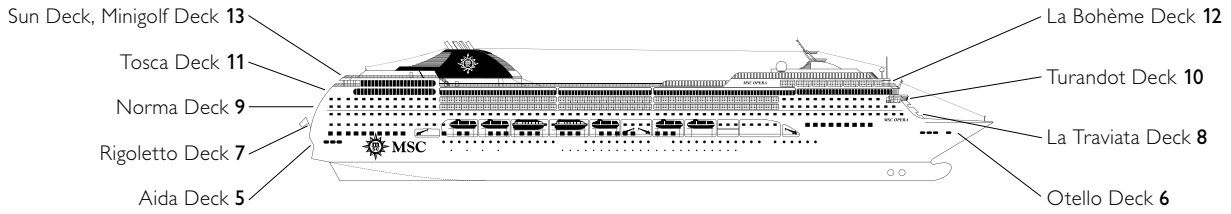

MSC OPERA

DECK PLAN

878 CABINS | 2199 GUESTS

13
SUN DECK / MINIGOLF

12
LA BOHÈME

11
TOSCA

10
TURANDOT

DECK PLANS MSC OPERA

CATEGORIES

- Inside › Bella
- Inside › Fantastica
- Balcony › Aurea
- Ocean View › Bella*
- Ocean View › Fantastica
- Suite › Aurea
- Balcony › Bella
- Balcony › Fantastica

- 3rd bed available in all categories (except Balcony Bella, Balcony Fantastica, Balcony Aurea)
- 4th bed available in Inside Bella, Inside Fantastica, Ocean View Fantastica