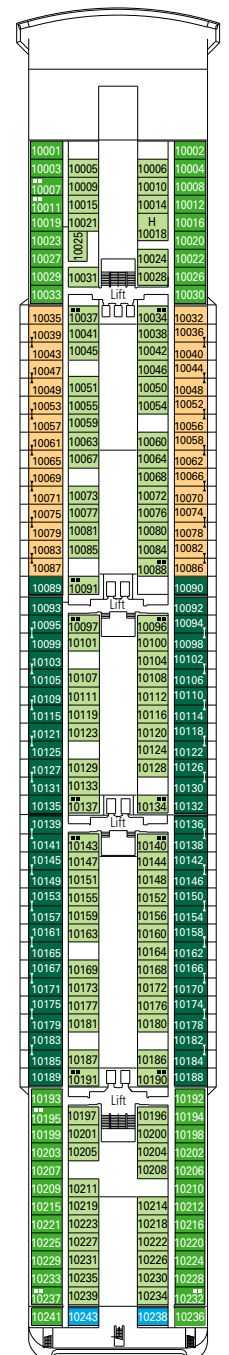

MSC OPERA

DECK PLAN

878 CABINS | 2199 GUESTS

13
SUN DECK / MINIGOLF

12
LA BOHÈME

11
TOSCA

10
TURANDOT

DECK PLANS MSC OPERA

CATEGORIES

- Inside › Bella
- Inside › Fantastica
- Balcony › Aurea
- Ocean View › Bella*
- Ocean View › Fantastica
- Suite › Aurea
- Balcony › Bella
- Balcony › Fantastica

- 3rd bed available in all categories (except Balcony Bella, Balcony Fantastica, Balcony Aurea)
- 4th bed available in Inside Bella, Inside Fantastica, Ocean View Fantastica

- All cabins have one double bed convertible to two single beds, except cabins for people with disabilities (H)
- * Certain cabins have restricted views

LEGEND

- ▲ Sofa bed
- 3rd bed is a bunk bed
- 3rd and 4th beds are bunks
- ⇄ Connecting cabins
- H Cabin for guests with disabilities or reduced mobility