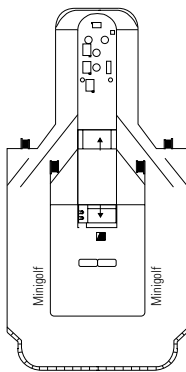

MSC OPERA

DECK PLAN

878 CABINS | 2199 GUESTS

13
SUN DECK / MINIGOLF

12
LA BOHÈME

11
TOSCA

10
TURANDOT

DECK PLANS MSC OPERA

CATEGORIES

- Inside › Bella
- Inside › Fantastica
- Balcony › Aurea
- Ocean View › Bella*
- Ocean View › Fantastica
- Suite › Aurea
- Balcony › Bella
- Balcony › Fantastica

- 3rd bed available in all categories (except Balcony Bella, Balcony Fantastica, Balcony Aurea)
- 4th bed available in Inside Bella, Inside Fantastica, Ocean View Fantastica

- All cabins have one double bed convertible to two single beds, except cabins for people with disabilities (H)
- * Certain cabins have restricted views

LEGEND

- ▲ Sofa bed
- 3rd bed is a bunk bed
- 3rd and 4th beds are bunks
- ⇄ Connecting cabins
- H Cabin for guests with disabilities or reduced mobility