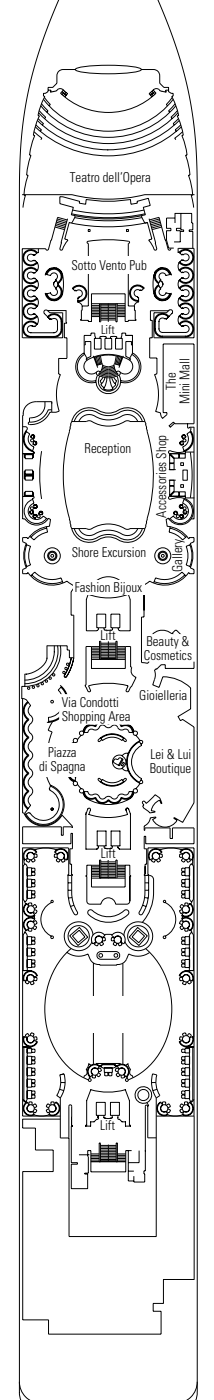

MSC OPERA

DECK PLAN

878 CABINS | 2199 GUESTS

13
SUN DECK / MINIGOLF

12
LA BOHÈME

11
TOSCA

10
TURANDOT

DECK PLANS MSC OPERA

CATEGORIES

- Inside › Bella
- Inside › Fantastica
- Balcony › Aurea
- Ocean View › Bella*
- Ocean View › Fantastica
- Suite › Aurea
- Balcony › Bella
- Balcony › Fantastica

- 3rd bed available in all categories (except Balcony Bella, Balcony Fantastica, Balcony Aurea)
- 4th bed available in Inside Bella, Inside Fantastica, Ocean View Fantastica

- All cabins have one double bed convertible to two single beds, except cabins for people with disabilities (H)
- * Certain cabins have restricted views

LEGEND

- ▲ Sofa bed
- 3rd bed is a bunk bed
- 3rd and 4th beds are bunks
- ⇄ Connecting cabins
- H Cabin for guests with disabilities or reduced mobility

9
NORMA

8
LA TRAVIATA

7
RIGOLETTO

6
OTELLO

5
AIDA

ONBOARD FACILITIES

The MSC Cruises fleet combines elegance and comfort. Every ship has its own restaurants, bars, theatre, casino, disco, duty free shops and internet point, as well as swimming pools and dedicated play areas for children. Cutting-edge fitness equipment, luxurious spas and speciality dining give you all the leisure possibilities you could desire.