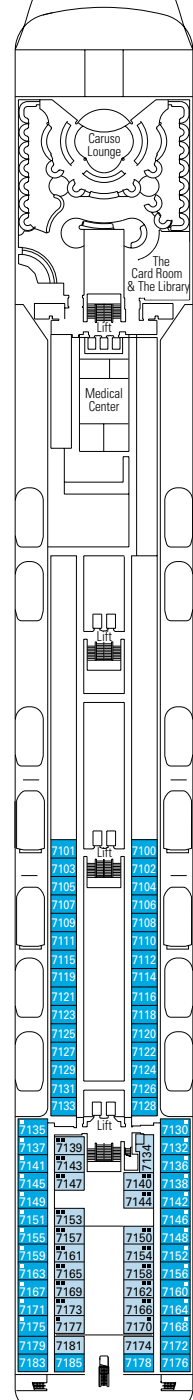

7 RIGOLETTO