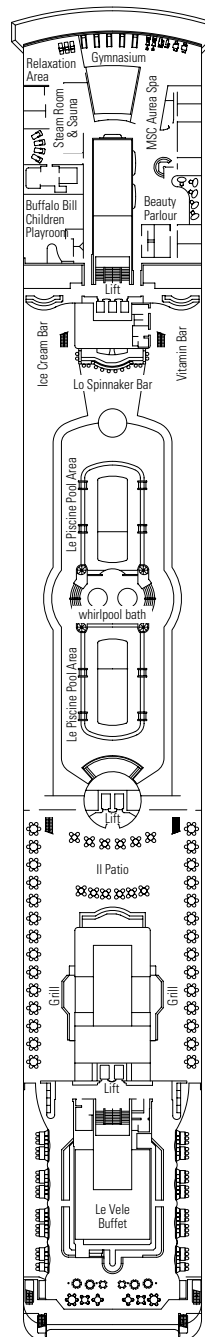

MSC OPERA

DECK PLAN

878 CABINS | 2199 GUESTS

13
SUN DECK / MINIGOLF

12
LA BOHÈME

11
TOSCA

10
TURANDOT

DECK PLANS MSC OPERA

CATEGORIES

- Inside › Bella
- Inside › Fantastica
- Balcony › Aurea
- Ocean View › Bella*
- Ocean View › Fantastica
- Suite › Aurea
- Balcony › Bella
- Balcony › Fantastica

- 3rd bed available in all categories (except Balcony Bella, Balcony Fantastica, Balcony Aurea)
- 4th bed available in Inside Bella, Inside Fantastica, Ocean View Fantastica

- All cabins have one double bed convertible to two single beds, except cabins for people with disabilities (H)
- * Certain cabins have restricted views

LEGEND

- ▲ Sofa bed
- 3rd bed is a bunk bed
- 3rd and 4th beds are bunks
- ⇄ Connecting cabins
- H Cabin for guests with disabilities or reduced mobility