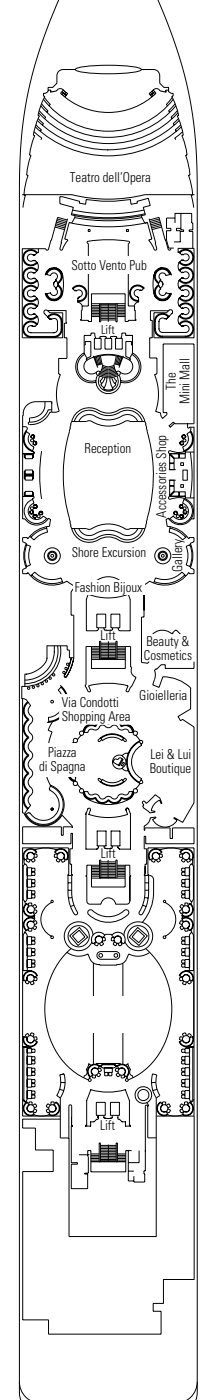

MSC OPERA

DECK PLAN

878 CABINS | 2199 GUESTS

13
SUN DECK / MINIGOLF

12
LA BOHÈME

11
TOSCA

10
TURANDOT

DECK PLANS MSC OPERA

CATEGORIES

- Inside › Bella
- Inside › Fantastica
- Balcony › Aurea
- Ocean View › Bella*
- Ocean View › Fantastica
- Suite › Aurea
- Balcony › Bella
- Balcony › Fantastica

- 3rd bed available in all categories (except Balcony Bella, Balcony Fantastica, Balcony Aurea)
- 4th bed available in Inside Bella, Inside Fantastica, Ocean View Fantastica

- All cabins have one double bed convertible to two single beds, except cabins for people with disabilities (H)
- * Certain cabins have restricted views

LEGEND

- ▲ Sofa bed
- 3rd bed is a bunk bed
- 3rd and 4th beds are bunks
- ⇄ Connecting cabins
- H Cabin for guests with disabilities or reduced mobility

9 NORMA

8 LA TRAVIATA

7 RIGOLETTO

6 OTELLO

5 AIDA

ONBOARD FACILITIES

The MSC Cruises fleet combines elegance and comfort. Every ship has its own restaurants, bars, theatre, casino, disco, duty free shops and internet point, as well as swimming pools and dedicated play areas for children. Cutting-edge fitness equipment, luxurious spas and speciality dining give you all the leisure possibilities you could desire.