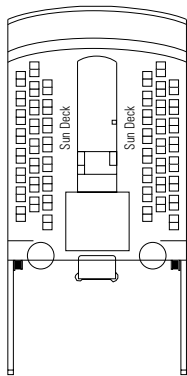

MSC OPERA

DECK PLAN

878 CABINS | 2199 GUESTS

13
SUN DECK / MINIGOLF

12
LA BOHÈME

11
TOSCA

10
TURANDOT

DECK PLANS MSC OPERA

CATEGORIES

- Inside › Bella
- Inside › Fantastica
- Balcony › Aurea
- Ocean View › Bella*
- Ocean View › Fantastica
- Suite › Aurea
- Balcony › Bella
- Balcony › Fantastica

- 3rd bed available in all categories (except Balcony Bella, Balcony Fantastica, Balcony Aurea)
- 4th bed available in Inside Bella, Inside Fantastica, Ocean View Fantastica

- All cabins have one double bed convertible to two single beds, except cabins for people with disabilities (H)
- * Certain cabins have restricted views

LEGEND

- ▲ Sofa bed
- 3rd bed is a bunk bed
- 3rd and 4th beds are bunks
- ⇄ Connecting cabins
- H Cabin for guests with disabilities or reduced mobility