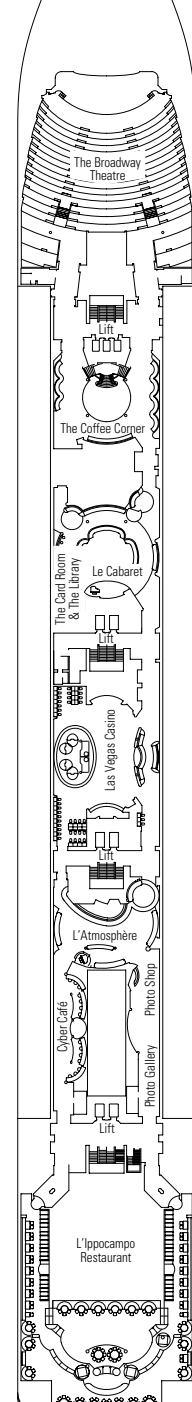

DECK PLANS MSC LIRICA

CATEGORIES

- Inside › Bella
- Inside › Fantastica
- Suite › Aurea
- Ocean View › Bella*
- Ocean View › Fantastica
- Suite › Fantastica

- 3rd bed available in all categories
- 4th bed available in all categories (except Ocean View Bella, Suite Fantastica, Suite Aurea)

- All cabins have one double bed convertible to two single beds, except cabins for people with disabilities (H)
- Certain cabins have restricted views

LEGEND

- ▲ Sofa bed
- 3rd bed is a bunk bed
- ■■ 3rd and 4th beds are bunks

H Cabin for guests with disabilities or reduced mobility

6
PUCCINI