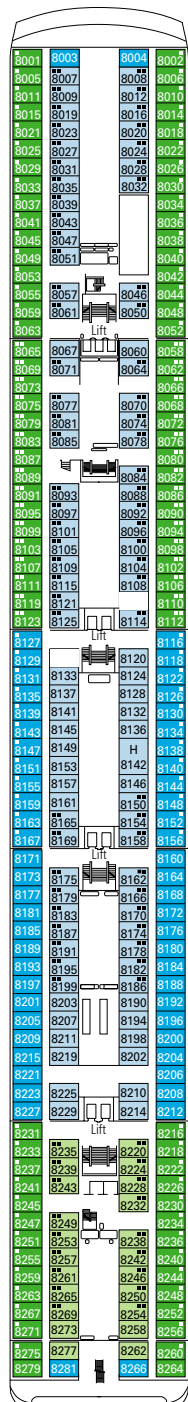

DECK PLANS MSC LIRICA

CATEGORIES

- Inside › Bella
- Inside › Fantastica
- Suite › Aurea
- Ocean View › Bella*
- Ocean View › Fantastica
- Suite › Fantastica

- 3rd bed available in all categories
- 4th bed available in all categories (except Ocean View Bella, Suite Fantastica, Suite Aurea)

- All cabins have one double bed convertible to two single beds, except cabins for people with disabilities (H)
- Certain cabins have restricted views

LEGEND

- ▲ Sofa bed
- 3rd bed is a bunk bed
- ■■ 3rd and 4th beds are bunks

H Cabin for guests with disabilities or reduced mobility

8
PAGANINI