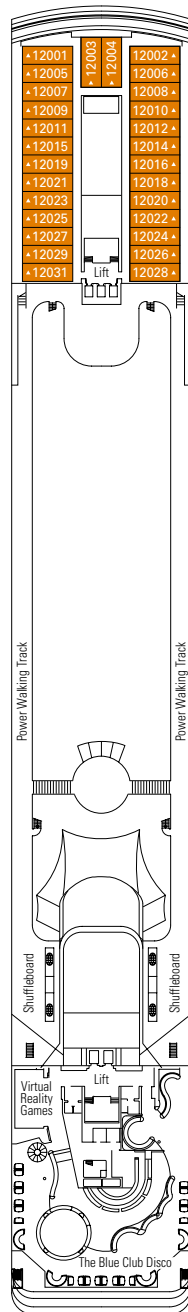

## DECK PLAN

795 CABINS | 2199 GUESTS

**13**  
SUN DECK / MINIGOLF

**12**  
ROSSINI

**11**  
VIVALDI

**10**  
BELLINI

# DECK PLANS MSC LIRICA

## CATEGORIES

- Inside › Bella
- Inside › Fantastica
- Suite › Aurea
- Ocean View › Bella\*
- Ocean View › Fantastica
- Suite › Fantastica

- 3<sup>rd</sup> bed available in all categories
- 4<sup>th</sup> bed available in all categories (except Ocean View Bella, Suite Fantastica, Suite Aurea)

- All cabins have one double bed convertible to two single beds, except cabins for people with disabilities (H)
- \* Certain cabins have restricted views