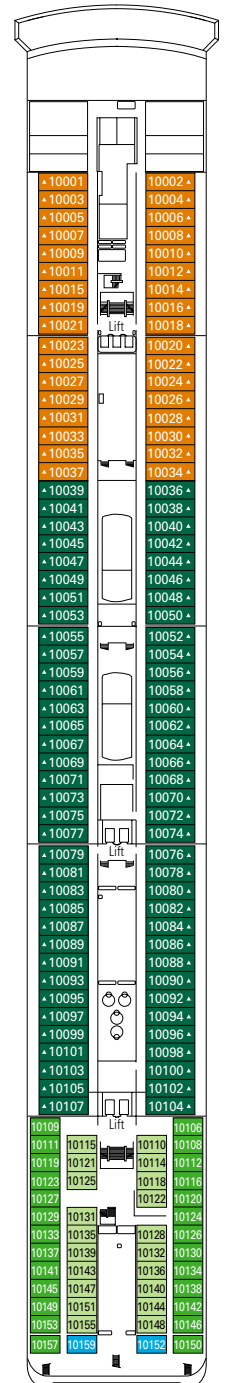

## DECK PLAN

795 CABINS | 2199 GUESTS

**13**  
SUN DECK / MINIGOLF

**12**  
ROSSINI

**11**  
VIVALDI

**10**  
BELLINI

# DECK PLANS MSC LIRICA

## CATEGORIES

- Inside › Bella
- Inside › Fantastica
- Suite › Aurea
- Ocean View › Bella\*
- Ocean View › Fantastica
- Suite › Fantastica

- 3<sup>rd</sup> bed available in all categories
- 4<sup>th</sup> bed available in all categories (except Ocean View Bella, Suite Fantastica, Suite Aurea)

- All cabins have one double bed convertible to two single beds, except cabins for people with disabilities (H)
- \* Certain cabins have restricted views