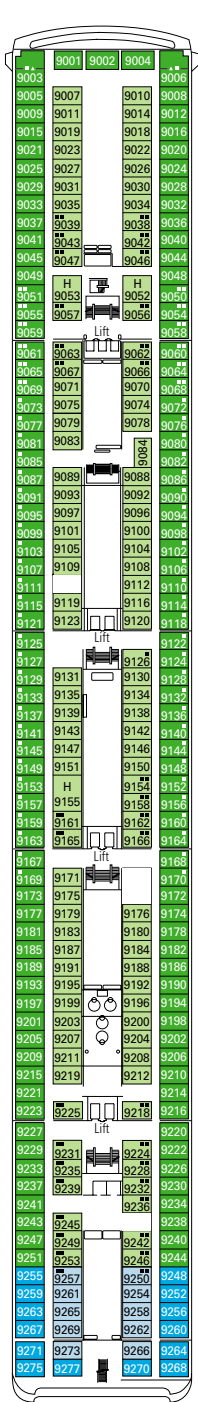

DECK PLANS MSC LIRICA

CATEGORIES

- Inside › Bella
- Inside › Fantastica
- Suite › Aurea
- Ocean View › Bella*
- Ocean View › Fantastica
- Suite › Fantastica

- 3rd bed available in all categories
- 4th bed available in all categories (except Ocean View Bella, Suite Fantastica, Suite Aurea)

- All cabins have one double bed convertible to two single beds, except cabins for people with disabilities (H)
- Certain cabins have restricted views

LEGEND

- ▲ Sofa bed
- 3rd bed is a bunk bed
- ■■ 3rd and 4th beds are bunks

H Cabin for guests with disabilities or reduced mobility

9
ALBINONI