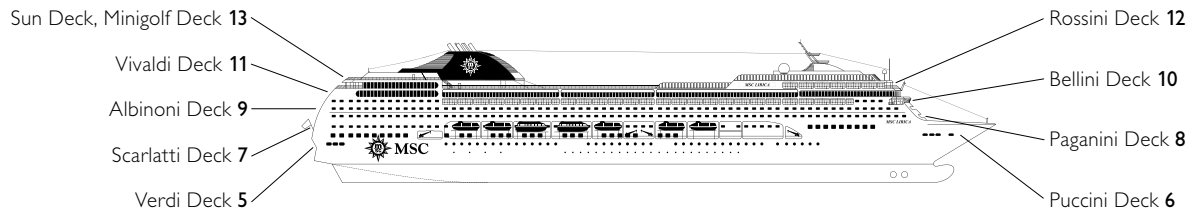

# MSC LIRICA

## DECK PLAN

795 CABINS | 2199 GUESTS

**13**  
SUN DECK / MINIGOLF

**12**  
ROSSINI

**11**  
VIVALDI

**10**  
BELLINI

# DECK PLANS MSC LIRICA