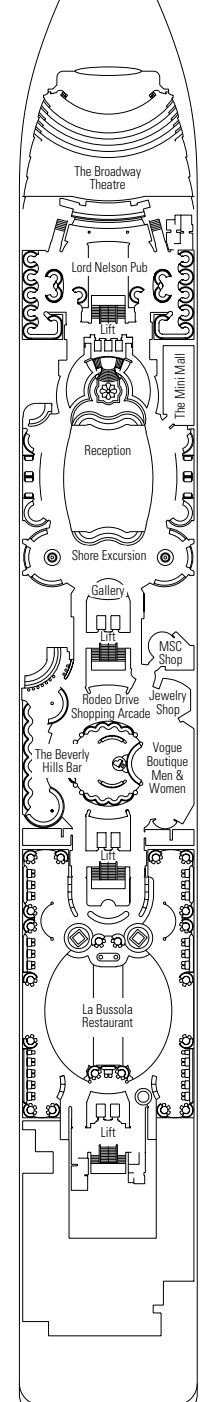

DECK PLANS MSC LIRICA

CATEGORIES

- Inside › Bella
- Inside › Fantastica
- Suite › Aurea
- Ocean View › Bella*
- Ocean View › Fantastica
- Suite › Fantastica

- 3rd bed available in all categories
- 4th bed available in all categories (except Ocean View Bella, Suite Fantastica, Suite Aurea)

- All cabins have one double bed convertible to two single beds, except cabins for people with disabilities (H)
- Certain cabins have restricted views

LEGEND

- ▲ Sofa bed
- 3rd bed is a bunk bed
- ■■ 3rd and 4th beds are bunks

H Cabin for guests with disabilities or reduced mobility

5
VERDI