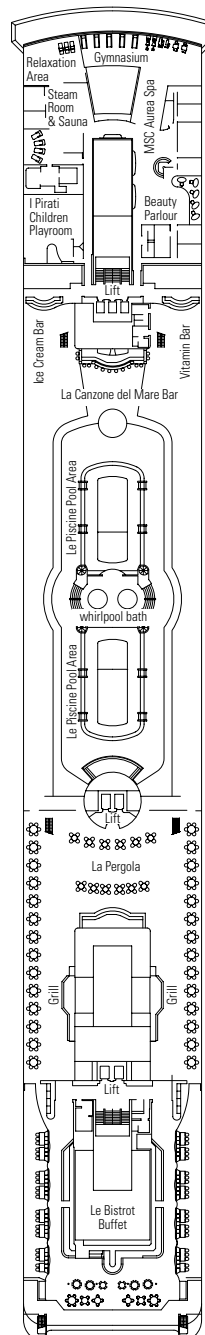

## DECK PLAN

795 CABINS | 2199 GUESTS

**13**  
SUN DECK / MINIGOLF

**12**  
ROSSINI

**11**  
VIVALDI

**10**  
BELLINI

# DECK PLANS MSC LIRICA

## CATEGORIES

- Inside › Bella
- Inside › Fantastica
- Suite › Aurea
- Ocean View › Bella\*
- Ocean View › Fantastica
- Suite › Fantastica

- 3<sup>rd</sup> bed available in all categories
- 4<sup>th</sup> bed available in all categories (except Ocean View Bella, Suite Fantastica, Suite Aurea)

- All cabins have one double bed convertible to two single beds, except cabins for people with disabilities (H)
- \* Certain cabins have restricted views