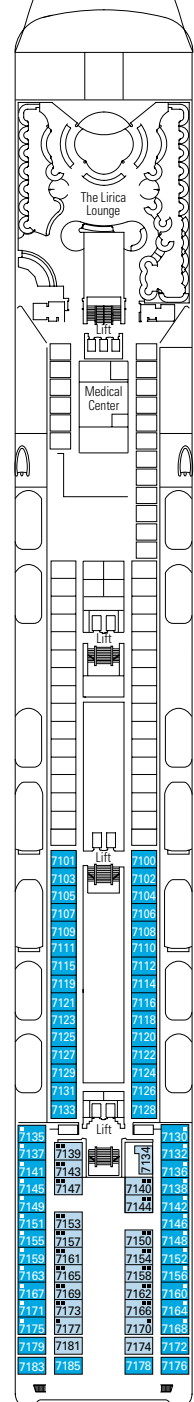

DECK PLANS MSC LIRICA

CATEGORIES

- Inside › Bella
- Inside › Fantastica
- Suite › Aurea
- Ocean View › Bella*
- Ocean View › Fantastica
- Suite › Fantastica

- 3rd bed available in all categories
- 4th bed available in all categories (except Ocean View Bella, Suite Fantastica, Suite Aurea)

- All cabins have one double bed convertible to two single beds, except cabins for people with disabilities (H)
- Certain cabins have restricted views

LEGEND

- ▲ Sofa bed
- 3rd bed is a bunk bed
- ■■ 3rd and 4th beds are bunks

H Cabin for guests with disabilities or reduced mobility

7
SCARLATTI