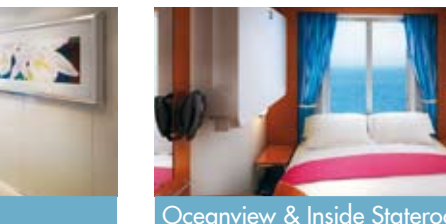

Stateroom features
All staterooms aboard Pride of America have a phone, TV, air condition, refrigerator, safe, duvet, bathroom with shower and hair dryer. All lower beds are convertible to a queen-size bed. Quoted stateroom sizes include balconies where applicable.

Family Suites

SH Bedroom with queen-size bed, separate children's bedroom with sofa bed, living room with sofa bed, balcony. Size appr. 31 m²; max. occupancy 5 pers.

SI Two bedrooms each with two lower beds, two bathrooms, living room with sofa bed, with obstructed view. Size appr. 33 m²; max. occupancy 6 pers.

Balcony Staterooms

B1 B2 B3 B6 BA BB BC BD BE
BF (B2, B3=Family Balcony Staterooms) Two lower beds, sitting area, balcony. Size B1, B6 appr. 21,5 m², B2, B3, BA-BF appr. 16,5 m²; max. occupancy B1, B3-BF 3 pers., B2 4 pers.

Oceanview & Inside Staterooms

O1 OA OC OK (O1=Family Oceanview Staterooms) Two lower beds, mostly with sitting area, picture window (4000 & 4500 with porthole; OK with obstructed view and partly with picture window, partly with porthole). Size appr. 13,5 m²; max. occupancy 4 pers.