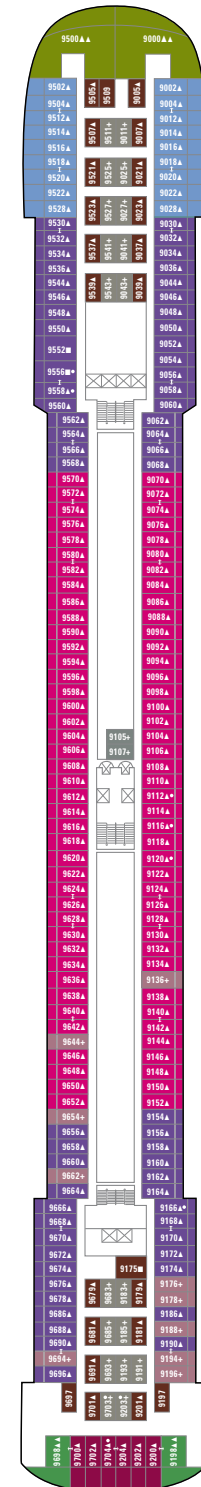

Pride of America

For more information see www.ncl.eu. Graphics and information subject to change.

For further information on our fleet see pages 72-81

Deck 14

Deck 13

Deck 12

Deck 11

Deck 10

Deck 09

Deck 08

Deck 07

Deck 06

Deck 05

Deck 04

- Symbols**
- With facilities for the disabled
 - ◆ With queen-size bed
 - △ With king-size bed
 - ↔ Connecting staterooms
 - ▲ 3rd pers. occupancy avail.
 - + 3rd/4th pers. occupancy avail.
 - ★ 3rd/4th/5th pers. occupancy avail.
 - ☆ Up to 6th pers. occupancy avail.
 - × Elevator
 - RR Restroom
 - Equipped for the hearing-impaired

Stateroom features
All staterooms aboard Pride of America have a phone, TV, air condition, refrigerator, safe, duvet, bathroom with shower and hair dryer. All lower beds are convertible to a queen-size bed. Quoted stateroom sizes include balconies where applicable.

Detailed category descriptions:
www.ncl.eu

Owner's Suites

SA SB (SA=Deluxe Owner's Suite) Bedroom with king-size bed, bathroom with whirlpool tub & separate shower, walk-in wardrobe, living room with dining area, balcony with hot tub and outdoor dining area. Butler service and concierge available. Size SA appr. 128,5 m², SB appr. 71-81,5 m²; max. occupancy 2 pers.