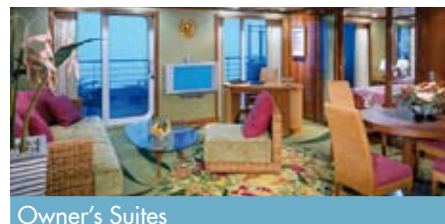

Deck 09

Deck 08

Deck 07

Deck 06

Deck 05

Deck 04

- Symbols**
- With facilities for the disabled
 - ◆ With queen-size bed
 - △ With king-size bed
 - ↔ Connecting staterooms
 - ▲ 3rd pers. occupancy avail.
 - + 3rd/4th pers. occupancy avail.
 - ★ 3rd/4th/5th pers. occupancy avail.
 - ☆ Up to 6th pers. occupancy avail.
 - × Elevator
 - RR Restroom
 - Equipped for the hearing-impaired

Stateroom features
All staterooms aboard Pride of America have a phone, TV, air condition, refrigerator, safe, duvet, bathroom with shower and hair dryer. All lower beds are convertible to a queen-size bed. Quoted stateroom sizes include balconies where applicable.

Detailed category descriptions:
www.ncl.eu

Owner's Suites

SA SB (SA=Deluxe Owner's Suite) Bedroom with king-size bed, bathroom with whirlpool tub & separate shower, walk-in wardrobe, living room with dining area, balcony with hot tub and outdoor dining area. Butler service and concierge available. Size SA appr. 128,5 m², SB appr. 71-81,5 m²; max. occupancy 2 pers.

Oceanview & Inside Staterooms

O1 OA OC OK (O1=Family Oceanview Staterooms) Two lower beds, mostly with sitting area, picture window (4000 & 4500 with porthole; OK with obstructed view and partly with picture window, partly with porthole). Size appr. 13,5 m²; max. occupancy 4 pers.