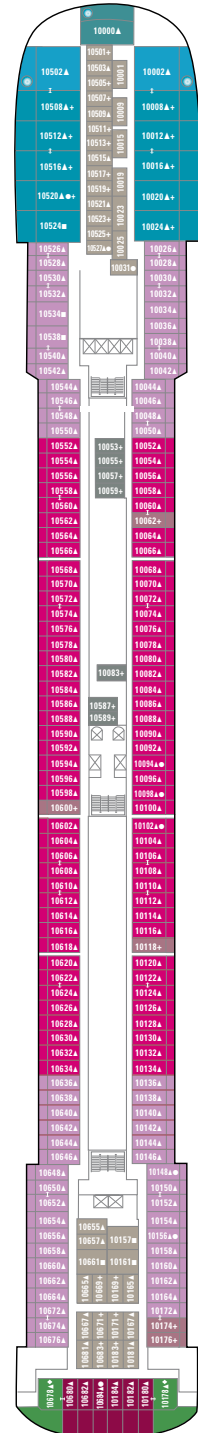

Pride of America

For more information see www.ncl.eu. Graphics and information subject to change.

For further information on our fleet see pages 72-81

Deck 14

Deck 13

Deck 12

Deck 11

Deck 10

Deck 09

Deck 08

Deck 07

Deck 06

Deck 05

Deck 04

- Symbols**
- With facilities for the disabled
 - ◆ With queen-size bed
 - △ With king-size bed
 - ↔ Connecting staterooms
 - ▲ 3rd pers. occupancy avail.
 - + 3rd/4th pers. occupancy avail.
 - ★ 3rd/4th/5th pers. occupancy avail.
 - ☆ Up to 6th pers. occupancy avail.
 - × Elevator
 - RR Restroom
 - Equipped for the hearing-impaired

Stateroom features
All staterooms aboard Pride of America have a phone, TV, air condition, refrigerator, safe, duvet, bathroom with shower and hair dryer. All lower beds are convertible to a queen-size bed. Quoted stateroom sizes include balconies where applicable.

Detailed category descriptions:
www.ncl.eu

Owner's Suites

SA SB (SA=Deluxe Owner's Suite) Bedroom with king-size bed, bathroom with whirlpool tub & separate shower, walk-in wardrobe, living room with dining area, balcony with hot tub and outdoor dining area. Butler service and concierge available. Size SA appr. 128,5 m², SB appr. 71-81,5 m²; max. occupancy 2 pers.