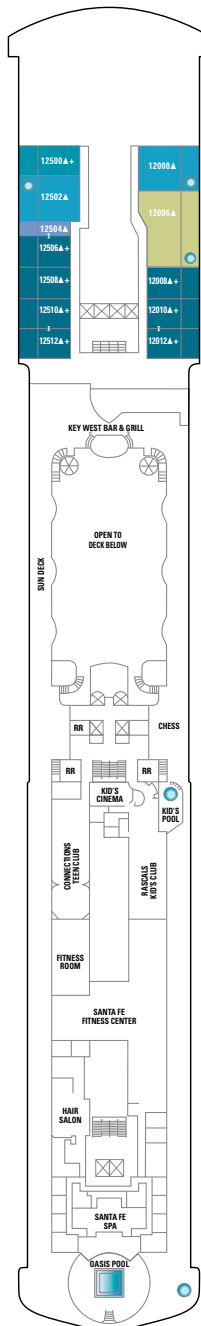

Pride of America

For more information see www.ncl.eu. Graphics and information subject to change.

For further information on our fleet see pages 72-81

Deck 14

Deck 12