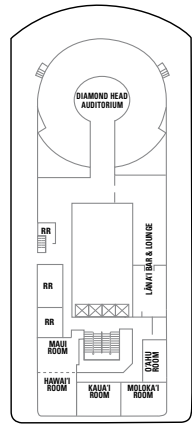

Pride of America

For more information see www.ncl.eu. Graphics and information subject to change.

For further information on our fleet see pages 72-81

Deck 14

1. **Symbols**
2. With facilities for the disabled
   - With queen-size bed
   - △ With king-size bed
   - ↔ Connecting staterooms
   - ▲ 3rd pers. occupancy avail.
   - + 3rd/4th pers. occupancy avail.
   - ★ 3rd/4th/5th pers. occupancy avail.
   - ☆ Up to 6th pers. occupancy avail.
   - × Elevator
   - RR Restroom
   - Equipped for the hearing-impaired

Stateroom features
All staterooms aboard Pride of America have a phone, TV, air condition, refrigerator, safe, duvet, bathroom with shower and hair dryer. All lower beds are convertible to a queen-size bed. Quoted stateroom sizes include balconies where applicable.

Detailed category descriptions:
www.ncl.eu

SA SB (SA=Deluxe Owner's Suite) Bedroom with king-size bed, bathroom with whirlpool tub & separate shower, walk-in wardrobe, living room with dining area, balcony with hot tub and outdoor dining area. Butler service and concierge available. Size SA appr. 128,5 m², SB appr. 71-81,5 m²; max. occupancy 2 pers.

SC SE SF (SC=Deluxe Penthouses) Bedroom with king-size bed, SC bathroom with whirlpool tub & separate shower, living room with dining area, balcony (SC with hot tub). Butler service and concierge available. Size SC appr. 63-65 m², SE appr. 54-55,5 m², SF appr. 46 m²; max. occupancy SC 2 pers., SE, SF 4 pers.

SH Bedroom with queen-size bed, separate children's bedroom with sofa bed, living room with sofa bed, balcony. Size appr. 31 m²; max. occupancy 5 pers.

SI Two bedrooms each with two lower beds, two bathrooms, living room with sofa bed, with obstructed view. Size appr. 33 m²; max. occupancy 6 pers.