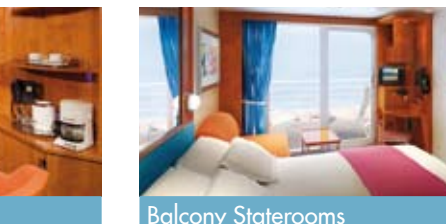

Stateroom features
All staterooms aboard Pride of America have a phone, TV, air condition, refrigerator, safe, duvet, bathroom with shower and hair dryer. All lower beds are convertible to a queen-size bed. Quoted stateroom sizes include balconies where applicable.

Detailed category descriptions:
www.ncl.eu

Owner's Suites

SA SB (SA=Deluxe Owner's Suite) Bedroom with king-size bed, bathroom with whirlpool tub & separate shower, walk-in wardrobe, living room with dining area, balcony with hot tub and outdoor dining area. Butler service and concierge available. Size SA appr. 128,5 m², SB appr. 71-81,5 m²; max. occupancy 2 pers.

Penthouses

SC SE SF (SC=Deluxe Penthouses) Bedroom with king-size bed, SC bathroom with whirlpool tub & separate shower, living room with dining area, balcony (SC with hot tub). Butler service and concierge available. Size SC appr. 63-65 m², SE appr. 54-55,5 m², SF appr. 46 m²; max. occupancy SC 2 pers., SE, SF 4 pers.

Family Suites

SH Bedroom with queen-size bed, separate children's bedroom with sofa bed, living room with sofa bed, balcony. Size appr. 31 m²; max. occupancy 5 pers.

SI Two bedrooms each with two lower beds, two bathrooms, living room with sofa bed, with obstructed view. Size appr. 33 m²; max. occupancy 6 pers.