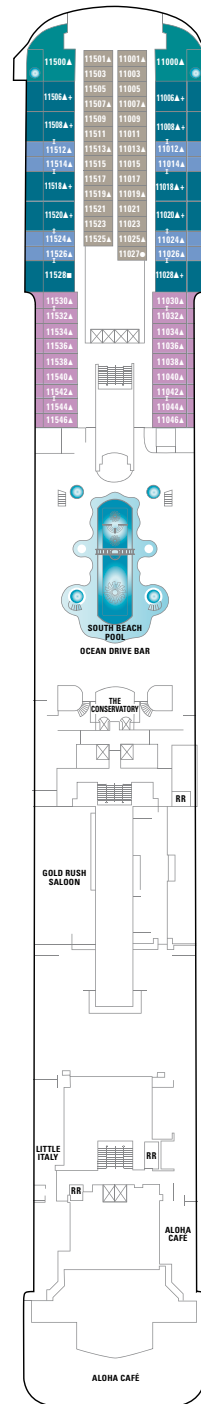

Pride of America

For more information see www.ncl.eu. Graphics and information subject to change.

For further information on our fleet see pages 72-81

Deck 14

Deck 13

Deck 12

Deck 11

Deck 10

Deck 09

Deck 08

Deck 07

Deck 06

Deck 05

Deck 04

- Symbols**
- With facilities for the disabled
 - ◆ With queen-size bed
 - △ With king-size bed
 - ↔ Connecting staterooms
 - ▲ 3rd pers. occupancy avail.
 - + 3rd/4th pers. occupancy avail.
 - ★ 3rd/4th/5th pers. occupancy avail.
 - ☆ Up to 6th pers. occupancy avail.
 - × Elevator
 - RR Restroom
 - Equipped for the hearing-impaired

Stateroom features
All staterooms aboard Pride of America have a phone, TV, air condition, refrigerator, safe, duvet, bathroom with shower and hair dryer. All lower beds are convertible to a queen-size bed. Quoted stateroom sizes include balconies where applicable.

Detailed category descriptions:
www.ncl.eu

Owner's Suites

SA SB (SA=Deluxe Owner's Suite) Bedroom with king-size bed, bathroom with whirlpool tub & separate shower, walk-in wardrobe, living room with dining area, balcony with hot tub and outdoor dining area. Butler service and concierge available. Size SA appr. 128,5 m², SB appr. 71-81,5 m²; max. occupancy 2 pers.