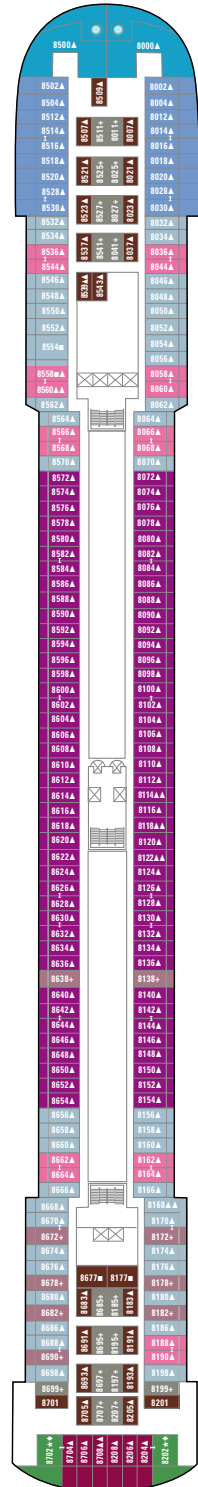

Pride of America

For more information see www.ncl.eu. Graphics and information subject to change.

For further information on our fleet see pages 72-81

Deck 14

Deck 13

Deck 12

Deck 11

Deck 10

Deck 09

Deck 08

Deck 07

Deck 06

Deck 05

Deck 04

- Symbols**
- With facilities for the disabled
 - ◆ With queen-size bed
 - △ With king-size bed
 - ↔ Connecting staterooms
 - ▲ 3rd pers. occupancy avail.
 - + 3rd/4th pers. occupancy avail.
 - ★ 3rd/4th/5th pers. occupancy avail.
 - ☆ Up to 6th pers. occupancy avail.
 - × Elevator
 - RR Restroom
 - Equipped for the hearing-impaired

Stateroom features
All staterooms aboard Pride of America have a phone, TV, air condition, refrigerator, safe, duvet, bathroom with shower and hair dryer. All lower beds are convertible to a queen-size bed. Quoted stateroom sizes include balconies where applicable.

Detailed category descriptions:
www.ncl.eu

Owner's Suites

SA SB (SA=Deluxe Owner's Suite) Bedroom with king-size bed, bathroom with whirlpool tub & separate shower, walk-in wardrobe, living room with dining area, balcony with hot tub and outdoor dining area. Butler service and concierge available. Size SA appr. 128,5 m², SB appr. 71-81,5 m²; max. occupancy 2 pers.