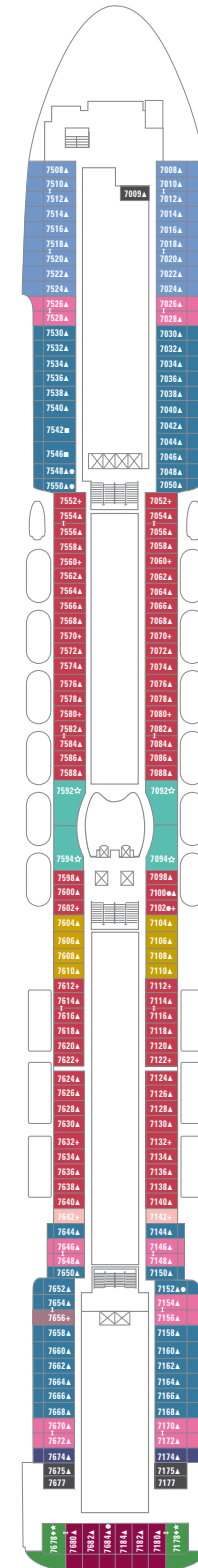

Pride of America

For more information see www.ncl.eu. Graphics and information subject to change.

For further information on our fleet see pages 72-81

Deck 14

Deck 13

Deck 12

Deck 11

Deck 10

Deck 09

Deck 08

Deck 07

Deck 06

Deck 05

Deck 04

- Symbols**
- With facilities for the disabled
 - ◆ With queen-size bed
 - △ With king-size bed
 - ↔ Connecting staterooms
 - ▲ 3rd pers. occupancy avail.
 - + 3rd/4th pers. occupancy avail.
 - ★ 3rd/4th/5th pers. occupancy avail.
 - ☆ Up to 6th pers. occupancy avail.
 - × Elevator
 - RR Restroom
 - Equipped for the hearing-impaired

Stateroom features
All staterooms aboard Pride of America have a phone, TV, air condition, refrigerator, safe, duvet, bathroom with shower and hair dryer. All lower beds are convertible to a queen-size bed. Quoted stateroom sizes include balconies where applicable.

Detailed category descriptions:
www.ncl.eu

Owner's Suites

SA SB (SA=Deluxe Owner's Suite) Bedroom with king-size bed, bathroom with whirlpool tub & separate shower, walk-in wardrobe, living room with dining area, balcony with hot tub and outdoor dining area. Butler service and concierge available. Size SA appr. 128,5 m², SB appr. 71-81,5 m²; max. occupancy 2 pers.