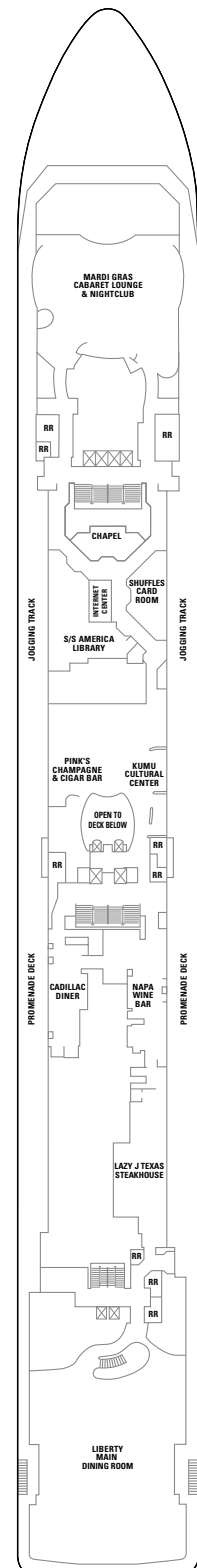

Pride of America

For more information see www.ncl.eu. Graphics and information subject to change.

For further information on our fleet see pages 72-81

Deck 14

Deck 13

Deck 12

Deck 11

Deck 10

Deck 09

Deck 08

Deck 07

Deck 06

Deck 05

Deck 04

- Symbols**
- With facilities for the disabled
 - ◆ With queen-size bed
 - △ With king-size bed
 - ↔ Connecting staterooms
 - ▲ 3rd pers. occupancy avail.
 - + 3rd/4th pers. occupancy avail.
 - ★ 3rd/4th/5th pers. occupancy avail.
 - ☆ Up to 6th pers. occupancy avail.
 - × Elevator
 - RR Restroom
 - Equipped for the hearing-impaired

Stateroom features
All staterooms aboard Pride of America have a phone, TV, air condition, refrigerator, safe, duvet, bathroom with shower and hair dryer. All lower beds are convertible to a queen-size bed. Quoted stateroom sizes include balconies where applicable.

Detailed category descriptions:
www.ncl.eu

Owner's Suites

SA SB (SA=Deluxe Owner's Suite) Bedroom with king-size bed, bathroom with whirlpool tub & separate shower, walk-in wardrobe, living room with dining area, balcony with hot tub and outdoor dining area. Butler service and concierge available. Size SA appr. 128,5 m², SB appr. 71-81,5 m²; max. occupancy 2 pers.