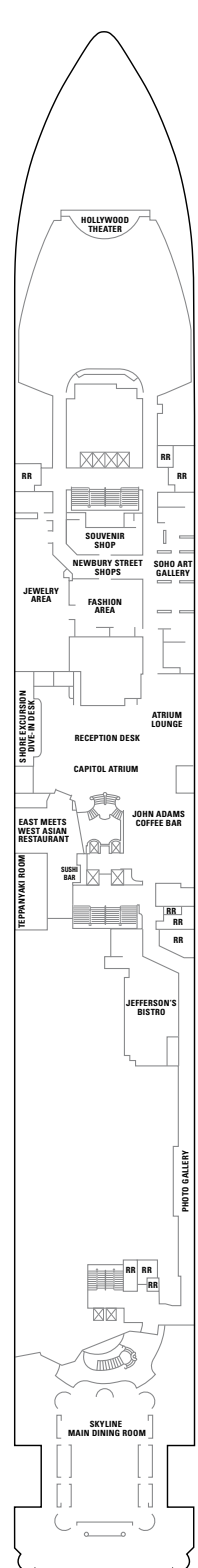

Pride of America

For more information see www.ncl.eu. Graphics and information subject to change.

For further information on our fleet see pages 72-81

Deck 14

Deck 13

Deck 12

Deck 11

Deck 10

Deck 09

Deck 08

Deck 07

Deck 06

Deck 05

Deck 04

- Symbols**
- With facilities for the disabled
 - ◆ With queen-size bed
 - △ With king-size bed
 - ↔ Connecting staterooms
 - ▲ 3rd pers. occupancy avail.
 - + 3rd/4th pers. occupancy avail.
 - ★ 3rd/4th/5th pers. occupancy avail.
 - ☆ Up to 6th pers. occupancy avail.
 - × Elevator
 - RR Restroom
 - Equipped for the hearing-impaired

Stateroom features
All staterooms aboard Pride of America have a phone, TV, air condition, refrigerator, safe, duvet, bathroom with shower and hair dryer. All lower beds are convertible to a queen-size bed. Quoted stateroom sizes include balconies where applicable.

Detailed category descriptions:
www.ncl.eu

Owner's Suites

SA SB (SA=Deluxe Owner's Suite) Bedroom with king-size bed, bathroom with whirlpool tub & separate shower, walk-in wardrobe, living room with dining area, balcony with hot tub and outdoor dining area. Butler service and concierge available. Size SA appr. 128,5 m², SB appr. 71-81,5 m²; max. occupancy 2 pers.