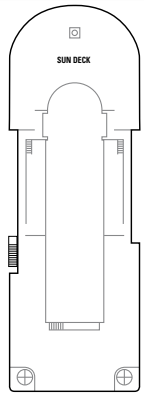

Pride of America

For more information see www.ncl.eu. Graphics and information subject to change.

For further information on our fleet see pages 72-81

Deck 14