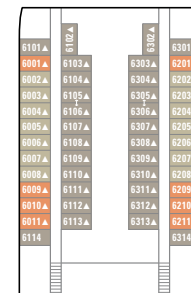

Norwegian Sky (Sun-Class)

For more information see www.ncl.eu. Graphics and information subject to change.

For further information on our fleet see pages 72-81

Navihellas CRUISE & TRAVEL CENTER

No elevator access to this deck.