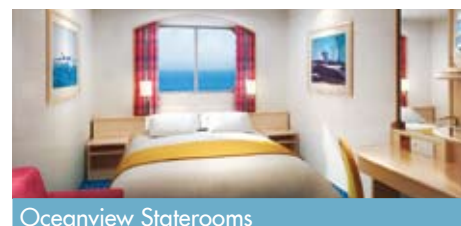

- Symbols**
- With facilities for the disabled
 - ↔ Connecting staterooms
 - ▲ 3rd pers. occupancy avail.
 - + 3rd/4th pers. occupancy avail.
 - ★ 3rd/4th/5th pers. occupancy avail.
 - × Elevator
 - RR Restroom
 - Equipped for the hearing-impaired
- Stateroom features**
- All staterooms aboard Norwegian Sky have a phone, TV, air condition, refrigerator, safe, duvet, bathroom with shower and hair dryer. Most lower beds are convertible to a queen-size bed. Quoted stateroom sizes include balconies where applicable.

○ Indicates stateroom categories that can accommodate three or more guests. **Detailed category descriptions:** www.ncl.eu

Owner's Suites

SB Bedroom with queen-size bed, bathroom with whirlpool tub & separate shower, walk-in wardrobe, living room with dining area, balcony with hot tub. Butler service and concierge available. Size appr. 77,5 m²; max. occupancy 5 pers.

Penthouses

SE SF SG Queen-size bed, living & dining area, balcony. Butler service and concierge available. Size SE appr. 52-54,5 m², SF appr. 52 m², SG appr. 19 m²; max. occupancy SE 4 pers., SF 5 pers., SG 3 pers.

Balcony Staterooms

B1 B3 BA BB BC (B3=Family Balcony Staterooms) Two lower beds, sitting area, balcony. Size appr. 19 m²; max. occupancy 3 pers.

Oceanview Staterooms

O1 OA OB (O1=Family Oceanview Staterooms) Two lower beds, sitting area, picture window, OB partly without elevator access. Size appr. 14 m²; max. occupancy O1 5 pers., OA, OB 3 pers.