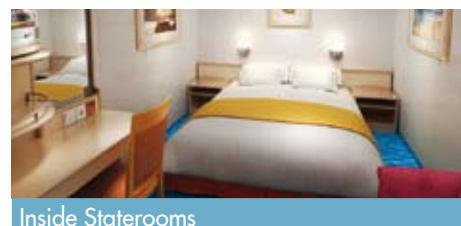

Inside Staterooms

I1 IA IB (I1=Family Inside Staterooms) Two lower beds, sitting area in most staterooms, IB partly without elevator access. Size appr. 13,5 m²; max. occupancy I1, IA 4 pers., IB 3 pers.

IC ID IF Two lower beds. Size appr. 11 m²; max. occupancy IC, ID 2 pers., IF 4 pers.