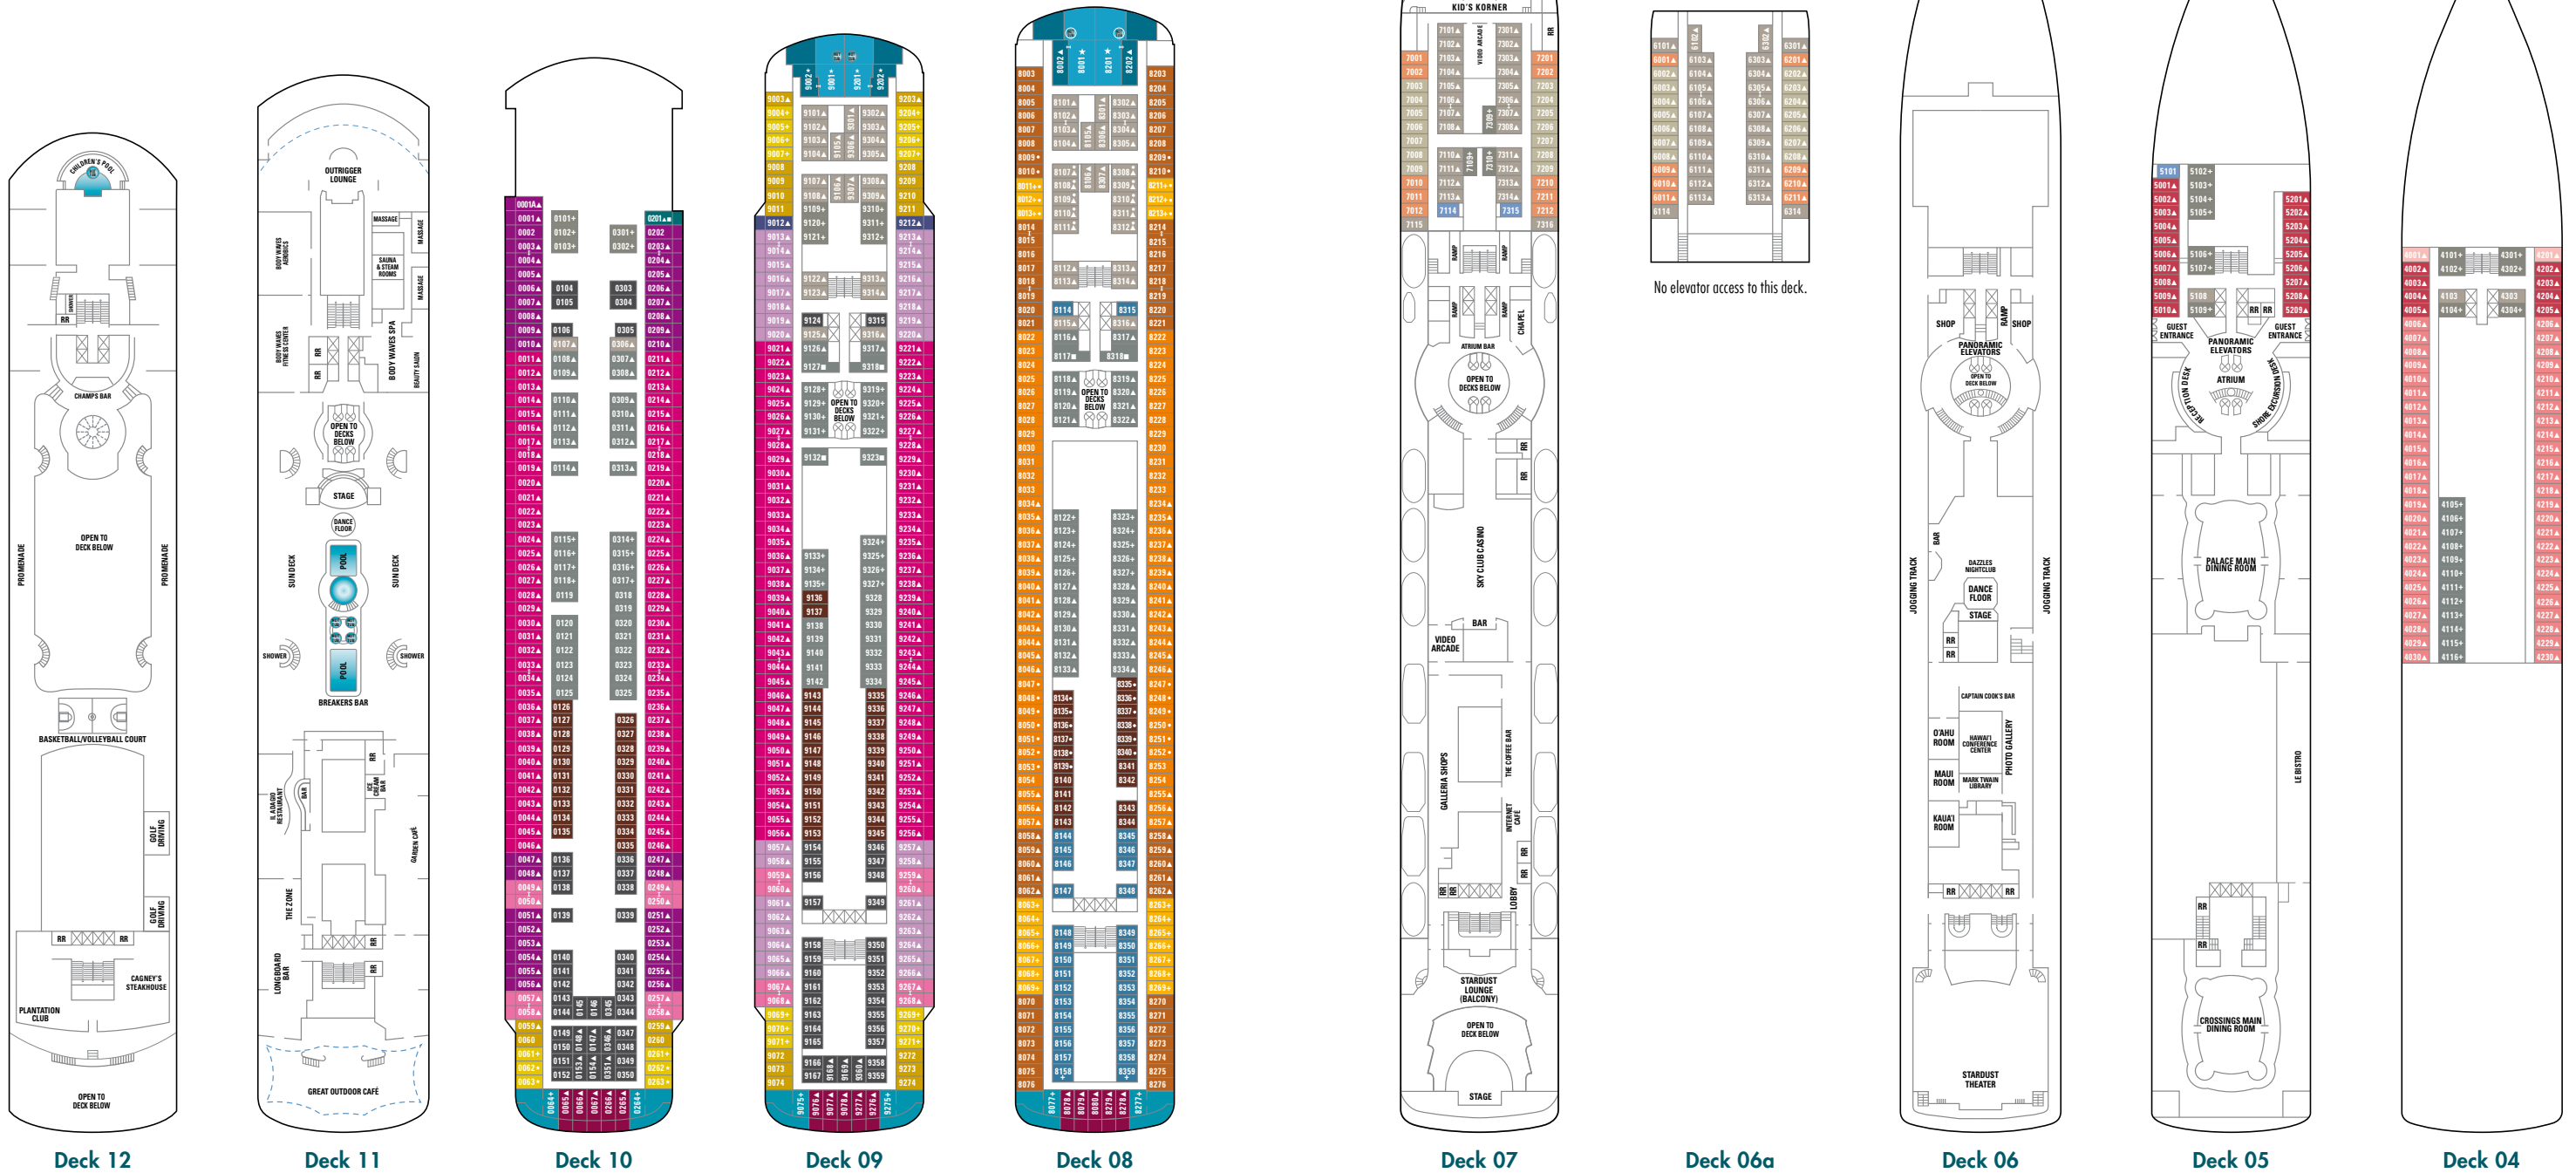

Norwegian Sky (Sun-Class)

For more information see www.ncl.eu. Graphics and information subject to change.

For further information on our fleet see pages 72-81

Navihellas CRUISE & TRAVEL CENTER

No elevator access to this deck.

- Symbols**
- With facilities for the disabled
 - ↔ Connecting staterooms
 - ▲ 3rd pers. occupancy avail.
 - + 3rd/4th pers. occupancy avail.
 - ★ 3rd/4th/5th pers. occupancy avail.
 - × Elevator
 - RR Restroom
 - Equipped for the hearing-impaired
- Stateroom features**
- All staterooms aboard Norwegian Sky have a phone, TV, air condition, refrigerator, safe, duvet, bathroom with shower and hair dryer. Most lower beds are convertible to a queen-size bed. Quoted stateroom sizes include balconies where applicable.

Balcony Staterooms

B1 B3 BA BB BC (B3=Family Balcony Staterooms) Two lower beds, sitting area, balcony. Size appr. 19 m²; max. occupancy 3 pers.

Oceanview Staterooms

O1 OA OB (O1=Family Oceanview Staterooms) Two lower beds, sitting area, picture window, OB partly without elevator access. Size appr. 14 m²; max. occupancy O1 5 pers., OA, OB 3 pers.

O2 OF OG OH OI OJ (O2=Family Oceanview Staterooms) Two lower beds, sitting area, porthole, OH partly without elevator access. Size appr. 14 m²; max. occupancy O2 4 pers., OF-OJ 3 pers.

Inside Staterooms