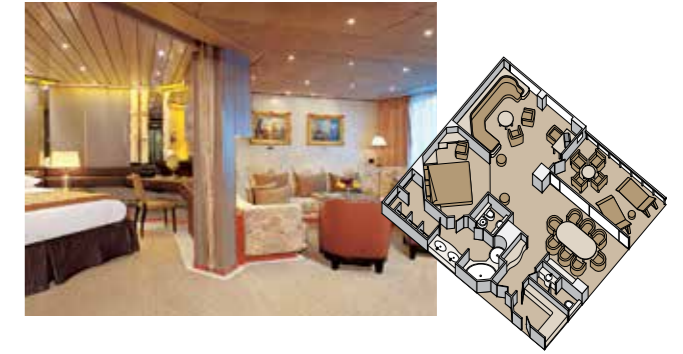

Pinnacle Suite
Approx. 1,127–1,296 sq. ft. with Verandah