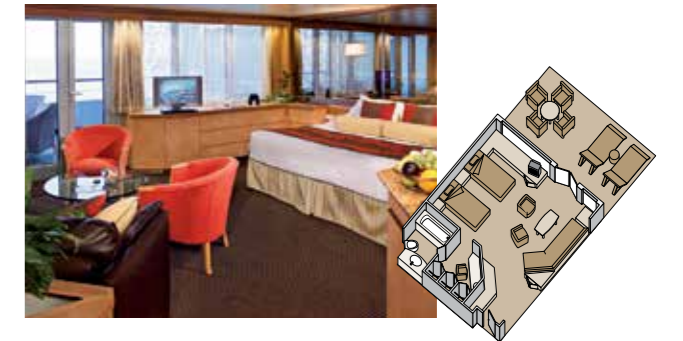

Neptune Suite
Approx. 558–644 sq. ft. with Verandah