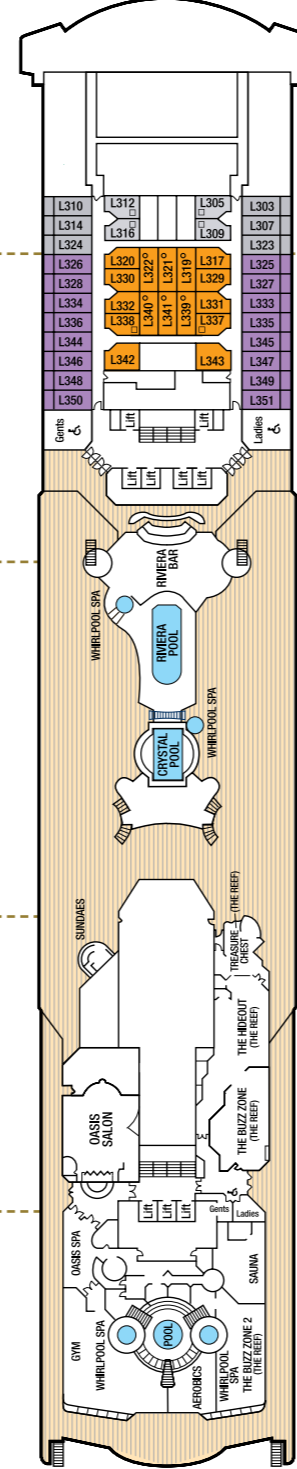

OCEANA

77,499 tons
Entered service in 2000
Normal operating capacity:
2,016 passengers and 890 crew

Suite with Bath/Shower

B4 B, C & D Deck

Mini-Suite with Bath/Shower

C1 **C2** B Deck

C4 B, C & D Deck

C5 B Deck

Balcony with Shower

HA B & C Deck

HB A, B & C Deck

HC A & Lido Deck

HD B & C Deck

HE A, B & C Deck

HF A & Lido Deck

Larger Outside with Shower

KB **KD** C Deck

KE B & C Deck

KF A Deck

Outside with Shower

LC E & F Deck

LD D Deck

LF D, E & F Deck

Outside (Obstructed View) with Shower

NC D Deck

Inside with Shower

PA B & C Deck

PB A, B & C Deck

PC A, D, E, F & Lido Deck

PD B, C & D Deck

PE A, B & C Deck

PF A, D, E, F & Lido Deck

CABIN NOTES

* Cabin has one additional bed in the form of a single sofa bed

□ Cabin has one additional bed in the form of an upper pullman berth

** Cabin has two additional beds in the form of a double sofa bed

◇ Cabin has two additional beds in the form of upper pullman berths

○ Fixed twin beds

⊗ Fixed double bed

⊠ Part obstructed view

♂ All adapted cabins have a shower only

Note: All upper berths in twin cabins are accessible via a ladder. When upper berths are in use lower berths cannot be converted to a double.

SKY DECK

SUN DECK

LIDO DECK

A DECK

B DECK

C DECK

D DECK

PROM DECK

E DECK

F DECK

FORWARD

MID FORWARD

MIDSHIP

MID AFT

AFT