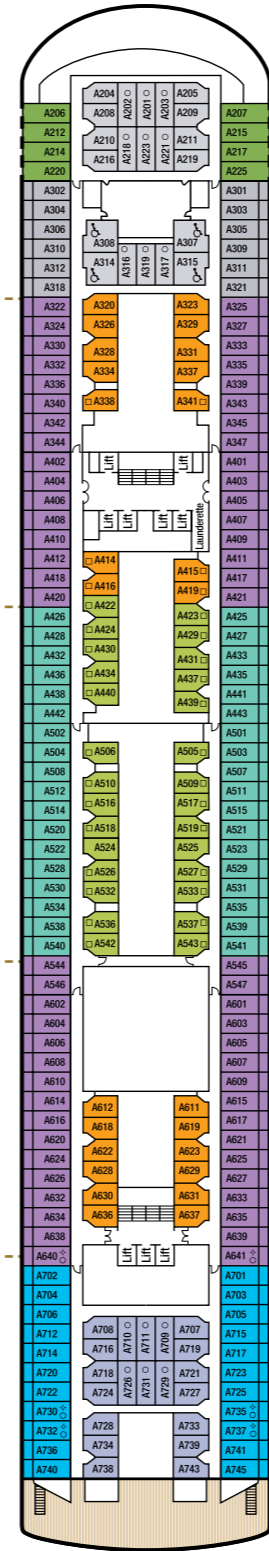

OCEANA

77,499 tons
Entered service in 2000
Normal operating capacity:
2,016 passengers and 890 crew

Suite with Bath/Shower

B4 B, C & D Deck

Mini-Suite with Bath/Shower

C1 **C2** B Deck

C4 B, C & D Deck

C5 B Deck

Balcony with Shower

HA B & C Deck

HB A, B & C Deck

HC A & Lido Deck

HD B & C Deck

HE A, B & C Deck

HF A & Lido Deck

Larger Outside with Shower

KB **KD** C Deck

KE B & C Deck

KF A Deck

Outside with Shower

LC E & F Deck

LD D Deck

LF D, E & F Deck

Outside (Obstructed View) with Shower

NC D Deck

Inside with Shower

PA B & C Deck

PB A, B & C Deck

PC A, D, E, F & Lido Deck

PD B, C & D Deck

PE A, B & C Deck

PF A, D, E, F & Lido Deck

CABIN NOTES

* Cabin has one additional bed in the form of a single sofa bed

□ Cabin has one additional bed in the form of an upper pullman berth

** Cabin has two additional beds in the form of a double sofa bed

◇ Cabin has two additional beds in the form of upper pullman berths

○ Fixed twin beds

⊗ Fixed double bed

⊠ Part obstructed view

♂ All adapted cabins have a shower only

Note: All upper berths in twin cabins are accessible via a ladder. When upper berths are in use lower berths cannot be converted to a double.

SKY DECK

SUN DECK

LIDO DECK

A DECK

B DECK

C DECK

D DECK

PROM DECK

E DECK

F DECK

FORWARD

MID FORWARD

MIDSHIP

MID AFT

AFT