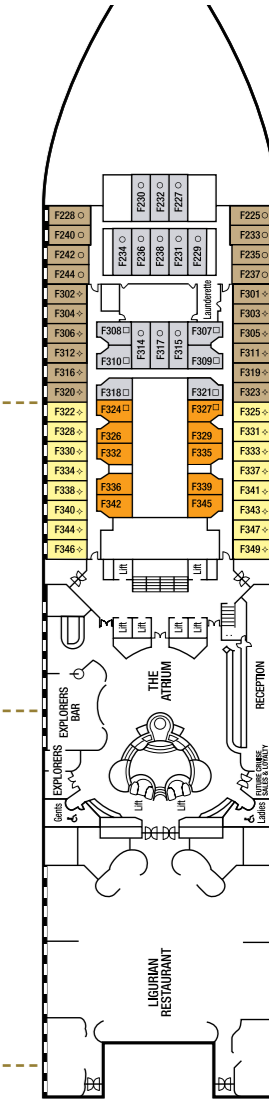

OCEANA

77,499 tons
 Entered service in 2000
 Normal operating capacity:
 2,016 passengers and 890 crew

Suite with Bath/Shower

B4 B, C & D Deck

Mini-Suite with Bath/Shower

C1 **C2** B Deck

C4 B, C & D Deck

C5 B Deck

KB **KD** C Deck

KE B & C Deck

KF A Deck

Outside with Shower

LC E & F Deck

LD D Deck

LF D, E & F Deck

Outside (Obstructed View) with Shower

SKY DECK

SUN DECK

LIDO DECK

A DECK

B DECK

C DECK

D DECK

PROM DECK

E DECK

F DECK

FORWARD

MID FORWARD

MIDSHIP

MID AFT

AFT