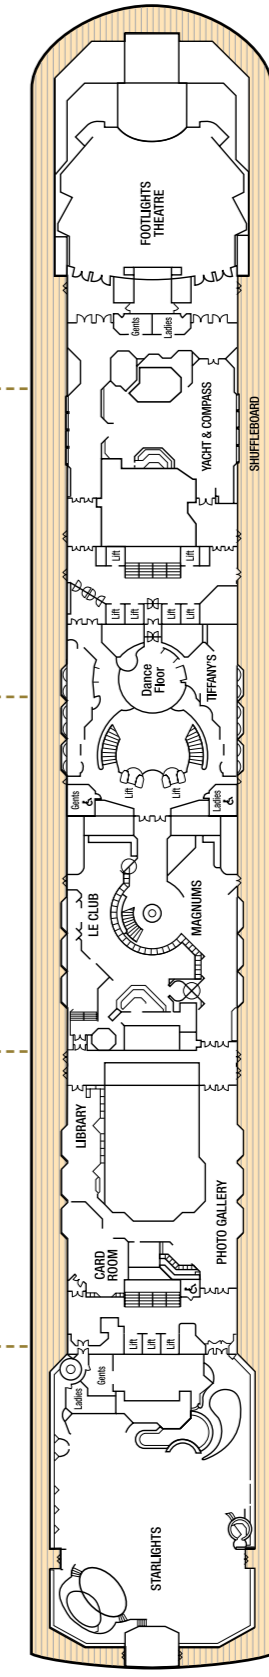

OCEANA

77,499 tons
Entered service in 2000
Normal operating capacity:
2,016 passengers and 890 crew

Suite with Bath/Shower

B4 B, C & D Deck

Mini-Suite with Bath/Shower

C1 **C2** B Deck

C4 B, C & D Deck

C5 B Deck

Balcony with Shower

HA B & C Deck

HB A, B & C Deck

HC A & Lido Deck

HD B & C Deck

HE A, B & C Deck

HF A & Lido Deck

Larger Outside with Shower

KB **KD** C Deck

KE B & C Deck

KF A Deck

Outside with Shower

LC E & F Deck

LD D Deck

LF D, E & F Deck

Outside (Obstructed View) with Shower

NC D Deck

Inside with Shower

PA B & C Deck

PB A, B & C Deck

PC A, D, E, F & Lido Deck

PD B, C & D Deck

PE A, B & C Deck

PF A, D, E, F & Lido Deck

CABIN NOTES

* Cabin has one additional bed in the form of a single sofa bed

□ Cabin has one additional bed in the form of an upper pullman berth

** Cabin has two additional beds in the form of a double sofa bed

◇ Cabin has two additional beds in the form of upper pullman berths

○ Fixed twin beds

⊗ Fixed double bed

⊠ Part obstructed view

♂ All adapted cabins have a shower only

Note: All upper berths in twin cabins are accessible via a ladder. When upper berths are in use lower berths cannot be converted to a double.

SKY DECK

SUN DECK

LIDO DECK

A DECK

B DECK

C DECK

D DECK

PROM DECK

E DECK

F DECK

FORWARD

MID FORWARD

MIDSHIP

MID AFT

AFT