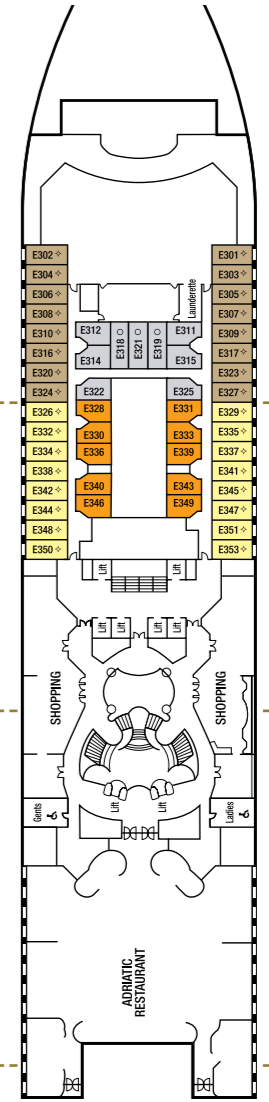

OCEANA

77,499 tons
Entered service in 2000
Normal operating capacity:
2,016 passengers and 890 crew

Suite with Bath/Shower

B4 B, C & D Deck

Mini-Suite with Bath/Shower

C1 **C2** B Deck

C4 B, C & D Deck

C5 B Deck

Balcony with Shower

HA B & C Deck

HB A, B & C Deck

HC A & Lido Deck

HD B & C Deck

HE A, B & C Deck

HF A & Lido Deck

Larger Outside with Shower

KB **KD** C Deck

KE B & C Deck

KF A Deck

Outside with Shower

LC E & F Deck

LD D Deck

LF D, E & F Deck

Outside (Obstructed View) with Shower

NC D Deck

Inside with Shower

PA B & C Deck

PB A, B & C Deck

PC A, D, E, F & Lido Deck

PD B, C & D Deck

PE A, B & C Deck

PF A, D, E, F & Lido Deck

CABIN NOTES

* Cabin has one additional bed in the form of a single sofa bed

□ Cabin has one additional bed in the form of an upper pullman berth

** Cabin has two additional beds in the form of a double sofa bed

◇ Cabin has two additional beds in the form of upper pullman berths

○ Fixed twin beds

⊗ Fixed double bed

⊠ Part obstructed view

♂ All adapted cabins have a shower only

Note: All upper berths in twin cabins are accessible via a ladder. When upper berths are in use lower berths cannot be converted to a double.

SKY DECK

SUN DECK

LIDO DECK

A DECK

B DECK

C DECK

D DECK

PROM DECK

E DECK

F DECK

FORWARD

MID FORWARD

MIDSHIP

MID AFT

AFT