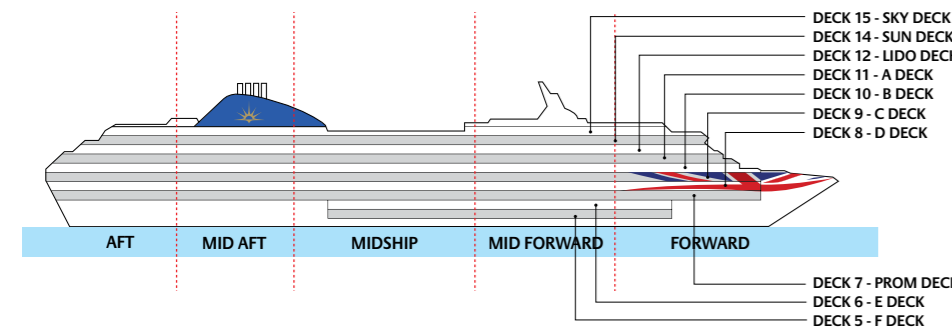

◇ Cabin has two additional beds in the form of upper pullman berths

○ Fixed twin beds

⊗ Fixed double bed

⊠ Part obstructed view

♂ All adapted cabins have a shower only

Note: All upper berths in twin cabins are accessible via a ladder. When upper berths are in use lower berths cannot be converted to a double.

SKY DECK

SUN DECK

LIDO DECK

A DECK

B DECK

C DECK

D DECK

PROM DECK

E DECK

F DECK

FORWARD

MID FORWARD

MIDSHIP

MID AFT

AFT