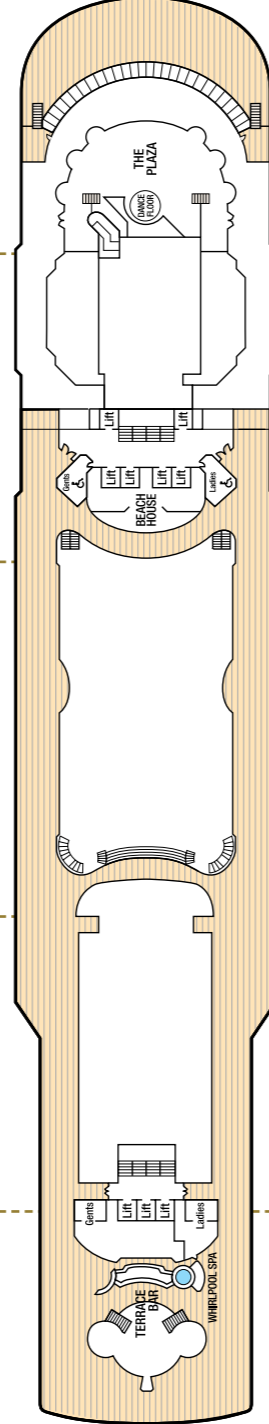

OCEANA

77,499 tons
Entered service in 2000
Normal operating capacity:
2,016 passengers and 890 crew

Suite with Bath/Shower

B4 B, C & D Deck

Mini-Suite with Bath/Shower

C1 **C2** B Deck

C4 B, C & D Deck

C5 B Deck

Balcony with Shower

HA B & C Deck

HB A, B & C Deck

HC A & Lido Deck

HD B & C Deck

HE A, B & C Deck

HF A & Lido Deck

Larger Outside with Shower

KB **KD** C Deck

KE B & C Deck

KF A Deck

Outside with Shower

LC E & F Deck

LD D Deck

LF D, E & F Deck

Outside (Obstructed View) with Shower

NC D Deck

Inside with Shower

PA B & C Deck

PB A, B & C Deck

PC A, D, E, F & Lido Deck

PD B, C & D Deck

PE A, B & C Deck

PF A, D, E, F & Lido Deck

CABIN NOTES

* Cabin has one additional bed in the form of a single sofa bed

□ Cabin has one additional bed in the form of an upper pullman berth

** Cabin has two additional beds in the form of a double sofa bed

◇ Cabin has two additional beds in the form of upper pullman berths

○ Fixed twin beds

⊗ Fixed double bed

⊠ Part obstructed view

♂ All adapted cabins have a shower only

Note: All upper berths in twin cabins are accessible via a ladder. When upper berths are in use lower berths cannot be converted to a double.

SKY DECK

SUN DECK

LIDO DECK

A DECK

B DECK

C DECK

D DECK

PROM DECK

E DECK

F DECK

FORWARD

MID FORWARD

MIDSHIP

MID AFT

AFT