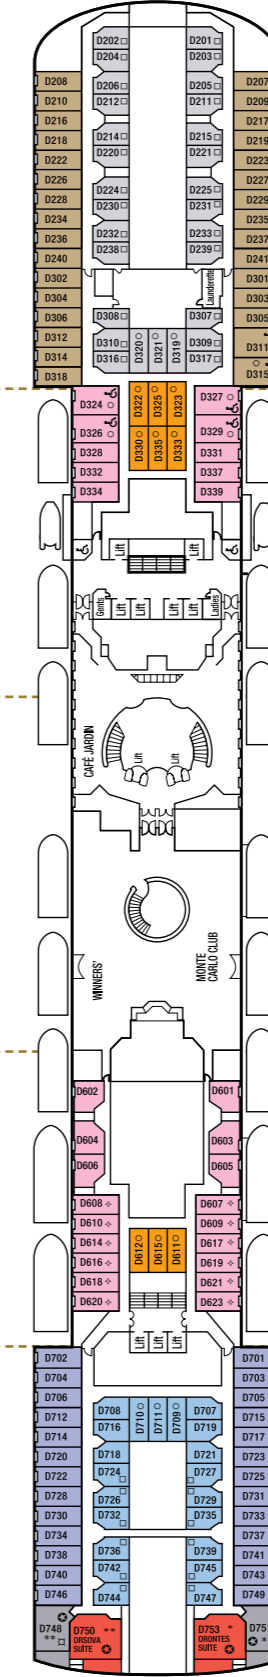

OCEANA

77,499 tons
Entered service in 2000
Normal operating capacity:
2,016 passengers and 890 crew

Suite with Bath/Shower

B4 B, C & D Deck

Mini-Suite with Bath/Shower

C1 **C2** B Deck

C4 B, C & D Deck

C5 B Deck

Balcony with Shower

HA B & C Deck

HB A, B & C Deck

HC A & Lido Deck

HD B & C Deck

HE A, B & C Deck

HF A & Lido Deck

Larger Outside with Shower

KB **KD** C Deck

KE B & C Deck

KF A Deck

Outside with Shower

LC E & F Deck

LD D Deck

LF D, E & F Deck

Outside (Obstructed View) with Shower

NC D Deck

Inside with Shower

PA B & C Deck

PB A, B & C Deck

PC A, D, E, F & Lido Deck

PD B, C & D Deck

PE A, B & C Deck

PF A, D, E, F & Lido Deck

CABIN NOTES

* Cabin has one additional bed in the form of a single sofa bed

□ Cabin has one additional bed in the form of an upper pullman berth

** Cabin has two additional beds in the form of a double sofa bed

◇ Cabin has two additional beds in the form of upper pullman berths

○ Fixed twin beds

⊗ Fixed double bed

⊠ Part obstructed view

♂ All adapted cabins have a shower only

Note: All upper berths in twin cabins are accessible via a ladder. When upper berths are in use lower berths cannot be converted to a double.

SKY DECK

SUN DECK

LIDO DECK

A DECK

B DECK

C DECK

D DECK

PROM DECK

E DECK

F DECK

FORWARD

MID FORWARD

MIDSHIP

MID AFT

AFT