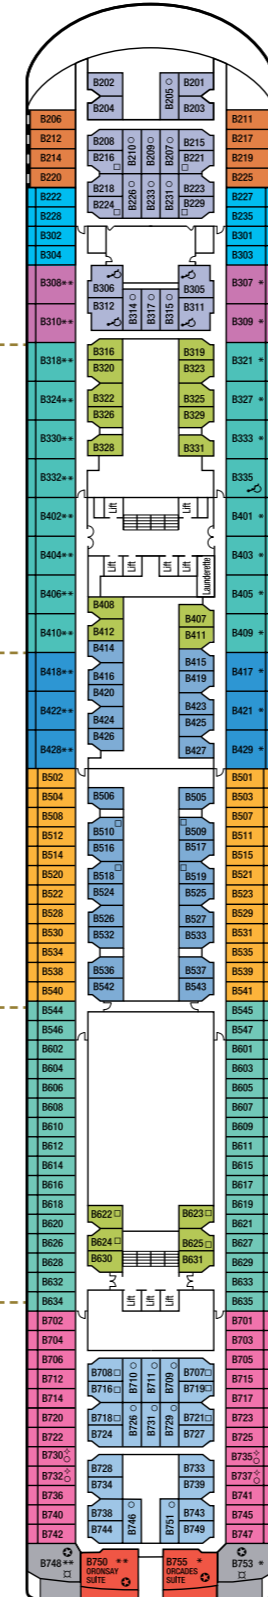

OCEANA

77,499 tons
Entered service in 2000
Normal operating capacity:
2,016 passengers and 890 crew

Suite with Bath/Shower

B4 B, C & D Deck

Mini-Suite with Bath/Shower

C1 **C2** B Deck

C4 B, C & D Deck

C5 B Deck

Balcony with Shower

HA B & C Deck

HB A, B & C Deck

HC A & Lido Deck

HD B & C Deck

HE A, B & C Deck

HF A & Lido Deck

Larger Outside with Shower

KB **KD** C Deck

KE B & C Deck

KF A Deck

Outside with Shower

LC E & F Deck

LD D Deck

LF D, E & F Deck

Outside (Obstructed View) with Shower

NC D Deck

Inside with Shower

PA B & C Deck

PB A, B & C Deck

PC A, D, E, F & Lido Deck

PD B, C & D Deck

PE A, B & C Deck

PF A, D, E, F & Lido Deck

CABIN NOTES

* Cabin has one additional bed in the form of a single sofa bed

□ Cabin has one additional bed in the form of an upper pullman berth

** Cabin has two additional beds in the form of a double sofa bed

◇ Cabin has two additional beds in the form of upper pullman berths

○ Fixed twin beds

⊗ Fixed double bed

⊠ Part obstructed view

♂ All adapted cabins have a shower only

Note: All upper berths in twin cabins are accessible via a ladder. When upper berths are in use lower berths cannot be converted to a double.

SKY DECK

SUN DECK

LIDO DECK

A DECK

B DECK

C DECK

D DECK

PROM DECK

E DECK

F DECK

FORWARD

MID FORWARD

MIDSHIP

MID AFT

AFT