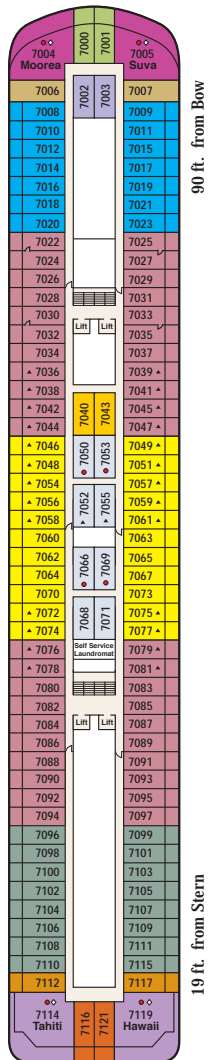

MINI-SUITE

- MB Mid-ship (Deck 8)
- MC Mid-forward, Mid-aft (Deck 8)
- ME Aft (Deck 8)

BALCONY

- B4 Aft (Decks 6, 7, 8)
- B5 Forward (Decks 6, 7)
- BA Mid-ship (Deck 7)
- BB Mid-forward, Mid-aft (Deck 7), Mid-ship (Deck 8)
- BC Mid-forward, Mid-aft (Deck 6)
- BD Aft (Deck 7)
- BE Forward (Deck 7), Aft (Deck 6)
- BF Forward (Deck 6)
- BX **Obstructed view** Aft (Deck 7)
- BY **Obstructed view** Aft (Deck 6)

OCEANVIEW

- O5 **Premium** Forward (Deck 7)
- O6 **Premium** Forward (Deck 6)
- OB Mid-ship (Deck 4)
- OC Mid-forward (Deck 4)
- OF Forward (Deck 4)
- OV **Obstructed view** Mid-ship (Decks 3, 6)

INTERIOR

- IA Mid-ship (Deck 7)
- IB Mid-forward (Deck 7), Mid-ship (Decks 4, 8)
- IC Mid-forward, Mid-aft (Deck 8)
- IE Forward (Deck 7)

◦ Wheelchair-accessible stateroom; shower only

• Will accommodate third and fourth person

▲ Will accommodate third person

◐ Portholes

◊ Queen bed not convertible to two twin beds

Note: Some areas of the ship are not accessible to wheelchairs and scooters. Distances shown are from the bow (forward) to the nearest stateroom.

Stateroom views are considered unobstructed unless noted otherwise. Obstructions do not include certain nautical items like handrails, dividers or ship hardware. For balcony staterooms, the view is determined from the perspective of the balcony railing. Balconies may have either solid steel or toughened glass railing.

Call 1-800-774-6237 for more information.

Deck 7