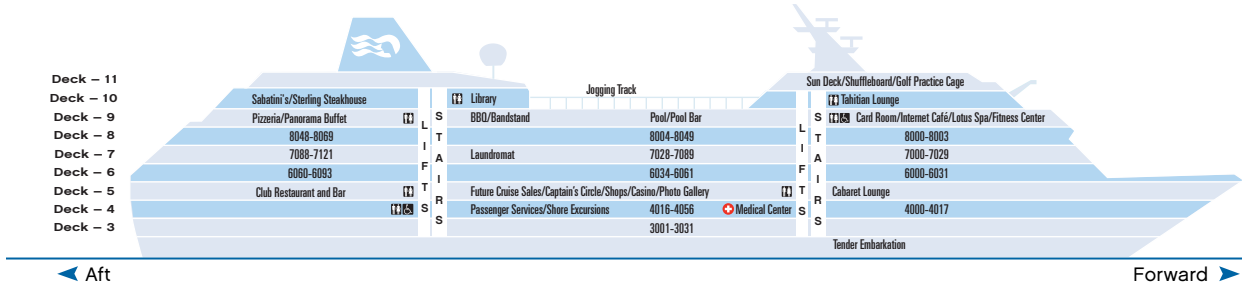

Ocean Princess®

Passenger Capacity: 672

Length: 592 ft.

Gross Tonnage: 30,277

Inaugural Cruise: December 24, 2002

Christened by: Princess Cruises' Online Community

Deck 11

Deck 10

- MB Mid-ship (Deck 8)
- MC Mid-forward, Mid-aft (Deck 8)
- ME Aft (Deck 8)

BALCONY

- B4 Aft (Decks 6, 7, 8)
- B5 Forward (Decks 6, 7)
- BA Mid-ship (Deck 7)
- BB Mid-forward, Mid-aft (Deck 7), Mid-ship (Deck 8)
- BC Mid-forward, Mid-aft (Deck 6)
- BD Aft (Deck 7)
- BE Forward (Deck 7), Aft (Deck 6)
- BF Forward (Deck 6)
- BX **Obstructed view** Aft (Deck 7)
- BY **Obstructed view** Aft (Deck 6)

OCEANVIEW

- O5 **Premium** Forward (Deck 7)
- O6 **Premium** Forward (Deck 6)
- OB Mid-ship (Deck 4)
- OC Mid-forward (Deck 4)
- OF Forward (Deck 4)
- OV **Obstructed view** Mid-ship (Decks 3, 6)

INTERIOR