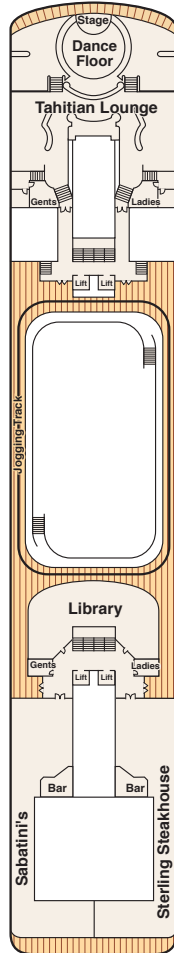

Ocean Princess®

Passenger Capacity: 672

Length: 592 ft.

Gross Tonnage: 30,277

Inaugural Cruise: December 24, 2002

Christened by: Princess Cruises' Online Community

Deck 11

Deck 10

Deck 9

Deck 8

Forward

Aft

Stateroom Description

SUITE

- S2 **Owner's suite** Aft (Decks 6, 7, 8)
- S3 **Penthouse suite** Forward (Decks 6, 7)

MINI-SUITE

- MB Mid-ship (Deck 8)
- MC Mid-forward, Mid-aft (Deck 8)
- ME Aft (Deck 8)

BALCONY

- B4 Aft (Decks 6, 7, 8)
- B5 Forward (Decks 6, 7)
- BA Mid-ship (Deck 7)
- BB Mid-forward, Mid-aft (Deck 7), Mid-ship (Deck 8)
- BC Mid-forward, Mid-aft (Deck 6)
- BD Aft (Deck 7)
- BE Forward (Deck 7), Aft (Deck 6)
- BF Forward (Deck 6)
- BX **Obstructed view** Aft (Deck 7)
- BY **Obstructed view** Aft (Deck 6)

OCEANVIEW

- O5 **Premium** Forward (Deck 7)
- O6 **Premium** Forward (Deck 6)
- OB Mid-ship (Deck 4)
- OC Mid-forward (Deck 4)
- OF Forward (Deck 4)
- OV **Obstructed view** Mid-ship (Decks 3, 6)

INTERIOR