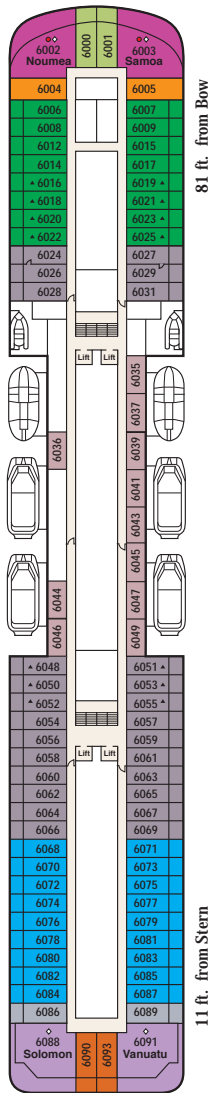

Stateroom Description

SUITE

- S2 **Owner's suite** Aft (Decks 6, 7, 8)
- S3 **Penthouse suite** Forward (Decks 6, 7)

MINI-SUITE

- MB Mid-ship (Deck 8)
- MC Mid-forward, Mid-aft (Deck 8)
- ME Aft (Deck 8)

BALCONY

- B4 Aft (Decks 6, 7, 8)
- B5 Forward (Decks 6, 7)
- BA Mid-ship (Deck 7)
- BB Mid-forward, Mid-aft (Deck 7), Mid-ship (Deck 8)
- BC Mid-forward, Mid-aft (Deck 6)
- BD Aft (Deck 7)
- BE Forward (Deck 7), Aft (Deck 6)
- BF Forward (Deck 6)
- BX **Obstructed view** Aft (Deck 7)
- BY **Obstructed view** Aft (Deck 6)

OCEANVIEW

- O5 **Premium** Forward (Deck 7)
- O6 **Premium** Forward (Deck 6)
- OB Mid-ship (Deck 4)
- OC Mid-forward (Deck 4)
- OF Forward (Deck 4)
- OV **Obstructed view** Mid-ship (Decks 3, 6)

INTERIOR

- IA Mid-ship (Deck 7)
- IB Mid-forward (Deck 7), Mid-ship (Decks 4, 8)
- IC Mid-forward, Mid-aft (Deck 8)
- IE Forward (Deck 7)

◦ Wheelchair-accessible stateroom; shower only

• Will accommodate third and fourth person

▲ Will accommodate third person

◐ Portholes

◊ Queen bed not convertible to two twin beds

Note: Some areas of the ship are not accessible to wheelchairs and scooters. Distances shown are from the bow (forward) to the nearest stateroom.

Stateroom views are considered unobstructed unless noted otherwise. Obstructions do not include certain nautical items like handrails, dividers or ship hardware. For balcony staterooms, the view is determined from the perspective of the balcony railing. Balconies may have either solid steel or toughened glass railing.

Call 1-800-774-6237 for more information.

Deck 6