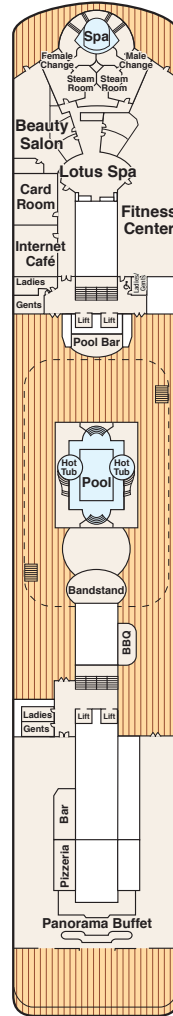

Ocean Princess®

Passenger Capacity: 672

Length: 592 ft.

Gross Tonnage: 30,277

Inaugural Cruise: December 24, 2002

Christened by: Princess Cruises' Online Community

Deck 11

Deck 10

Deck 9

Deck 8

Forward

Aft

Stateroom Description

SUITE

- S2 **Owner's suite** Aft (Decks 6, 7, 8)
- S3 **Penthouse suite** Forward (Decks 6, 7)

MINI-SUITE

- MB Mid-ship (Deck 8)
- MC Mid-forward, Mid-aft (Deck 8)
- ME Aft (Deck 8)

BALCONY

- B4 Aft (Decks 6, 7, 8)
- B5 Forward (Decks 6, 7)
- BA Mid-ship (Deck 7)
- BB Mid-forward, Mid-aft (Deck 7), Mid-ship (Deck 8)
- BC Mid-forward, Mid-aft (Deck 6)
- BD Aft (Deck 7)
- BE Forward (Deck 7), Aft (Deck 6)
- BF Forward (Deck 6)
- BX **Obstructed view** Aft (Deck 7)
- BY **Obstructed view** Aft (Deck 6)

OCEANVIEW

- O5 **Premium** Forward (Deck 7)
- O6 **Premium** Forward (Deck 6)
- OB Mid-ship (Deck 4)
- OC Mid-forward (Deck 4)
- OF Forward (Deck 4)
- OV **Obstructed view** Mid-ship (Decks 3, 6)

INTERIOR