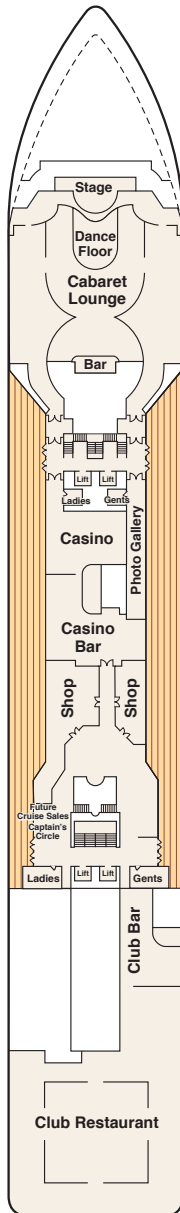

Stateroom Description

SUITE

- S2 **Owner's suite** Aft (Decks 6, 7, 8)
- S3 **Penthouse suite** Forward (Decks 6, 7)

MINI-SUITE

- MB Mid-ship (Deck 8)
- MC Mid-forward, Mid-aft (Deck 8)
- ME Aft (Deck 8)

BALCONY

- B4 Aft (Decks 6, 7, 8)
- B5 Forward (Decks 6, 7)
- BA Mid-ship (Deck 7)
- BB Mid-forward, Mid-aft (Deck 7), Mid-ship (Deck 8)
- BC Mid-forward, Mid-aft (Deck 6)
- BD Aft (Deck 7)
- BE Forward (Deck 7), Aft (Deck 6)
- BF Forward (Deck 6)
- BX **Obstructed view** Aft (Deck 7)
- BY **Obstructed view** Aft (Deck 6)

OCEANVIEW

- O5 **Premium** Forward (Deck 7)
- O6 **Premium** Forward (Deck 6)
- OB Mid-ship (Deck 4)
- OC Mid-forward (Deck 4)
- OF Forward (Deck 4)
- OV **Obstructed view** Mid-ship (Decks 3, 6)

INTERIOR

- IA Mid-ship (Deck 7)
- IB Mid-forward (Deck 7), Mid-ship (Decks 4, 8)
- IC Mid-forward, Mid-aft (Deck 8)
- IE Forward (Deck 7)

◦ Wheelchair-accessible stateroom; shower only

• Will accommodate third and fourth person

▲ Will accommodate third person

◐ Portholes

◊ Queen bed not convertible to two twin beds

Note: Some areas of the ship are not accessible to wheelchairs and scooters. Distances shown are from the bow (forward) to the nearest stateroom.

Stateroom views are considered unobstructed unless noted otherwise. Obstructions do not include certain nautical items like handrails, dividers or ship hardware. For balcony staterooms, the view is determined from the perspective of the balcony railing. Balconies may have either solid steel or toughened glass railing.

Call 1-800-774-6237 for more information.

Deck 5