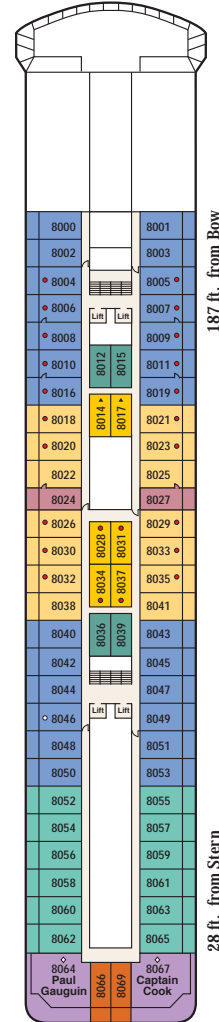

Ocean Princess®

Passenger Capacity: 672

Length: 592 ft.

Gross Tonnage: 30,277

Inaugural Cruise: December 24, 2002

Christened by: Princess Cruises' Online Community

Deck 11

Deck 10

Deck 9

Deck 8

Forward

Aft

Stateroom Description

SUITE

- S2 **Owner's suite** Aft (Decks 6, 7, 8)
- S3 **Penthouse suite** Forward (Decks 6, 7)

MINI-SUITE

- MB Mid-ship (Deck 8)
- MC Mid-forward, Mid-aft (Deck 8)
- ME Aft (Deck 8)

BALCONY

- B4 Aft (Decks 6, 7, 8)
- B5 Forward (Decks 6, 7)
- BA Mid-ship (Deck 7)
- BB Mid-forward, Mid-aft (Deck 7), Mid-ship (Deck 8)
- BC Mid-forward, Mid-aft (Deck 6)
- BD Aft (Deck 7)
- BE Forward (Deck 7), Aft (Deck 6)
- BF Forward (Deck 6)
- BX **Obstructed view** Aft (Deck 7)
- BY **Obstructed view** Aft (Deck 6)

OCEANVIEW

- O5 **Premium** Forward (Deck 7)
- O6 **Premium** Forward (Deck 6)
- OB Mid-ship (Deck 4)
- OC Mid-forward (Deck 4)
- OF Forward (Deck 4)
- OV **Obstructed view** Mid-ship (Decks 3, 6)

INTERIOR