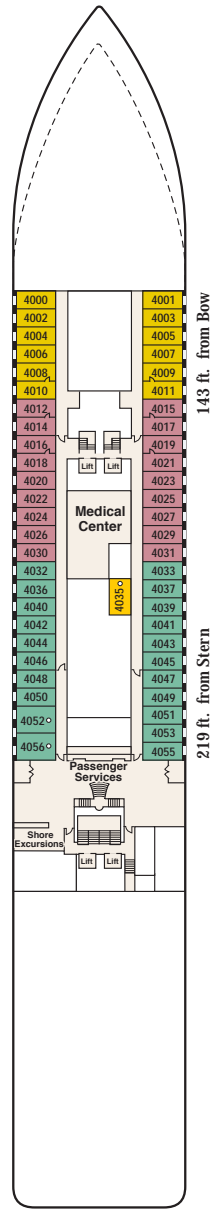

Stateroom Description

SUITE

- S2 **Owner's suite** Aft (Decks 6, 7, 8)
- S3 **Penthouse suite** Forward (Decks 6, 7)

MINI-SUITE

- MB Mid-ship (Deck 8)
- MC Mid-forward, Mid-aft (Deck 8)
- ME Aft (Deck 8)

BALCONY

- B4 Aft (Decks 6, 7, 8)
- B5 Forward (Decks 6, 7)
- BA Mid-ship (Deck 7)
- BB Mid-forward, Mid-aft (Deck 7), Mid-ship (Deck 8)
- BC Mid-forward, Mid-aft (Deck 6)
- BD Aft (Deck 7)
- BE Forward (Deck 7), Aft (Deck 6)
- BF Forward (Deck 6)
- BX **Obstructed view** Aft (Deck 7)
- BY **Obstructed view** Aft (Deck 6)

OCEANVIEW

- O5 **Premium** Forward (Deck 7)
- O6 **Premium** Forward (Deck 6)
- OB Mid-ship (Deck 4)
- OC Mid-forward (Deck 4)
- OF Forward (Deck 4)
- OV **Obstructed view** Mid-ship (Decks 3, 6)

INTERIOR

- IA Mid-ship (Deck 7)
- IB Mid-forward (Deck 7), Mid-ship (Decks 4, 8)
- IC Mid-forward, Mid-aft (Deck 8)
- IE Forward (Deck 7)

◦ Wheelchair-accessible stateroom; shower only

• Will accommodate third and fourth person

▲ Will accommodate third person

◐ Portholes

◊ Queen bed not convertible to two twin beds

Note: Some areas of the ship are not accessible to wheelchairs and scooters. Distances shown are from the bow (forward) to the nearest stateroom.

Stateroom views are considered unobstructed unless noted otherwise. Obstructions do not include certain nautical items like handrails, dividers or ship hardware. For balcony staterooms, the view is determined from the perspective of the balcony railing. Balconies may have either solid steel or toughened glass railing.

Call 1-800-774-6237 for more information.

Deck 4