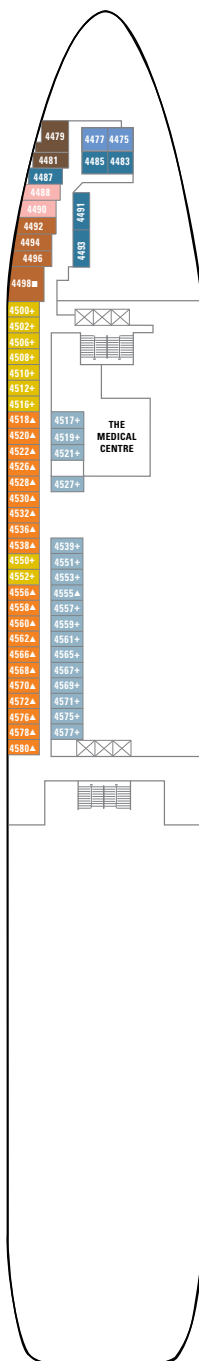

Deck 4

BALCONY STATEROOMS

B3 **BA** **BB** **BC** **BD** (B3=Family Balcony Staterooms) Two lower beds, sitting area, balcony. Size approx. 18,5 m²; max. occupancy 3 guests

OCEANVIEW STATEROOMS

O3 **OA** **OB** **OC** Two lower beds, picture window. Size O3 approx. 21 m², OA-OC approx. 14,5 m²; max. occupancy 3 guests
O2 **OF** **OG** (O2=Family Oceanview Staterooms) Two lower beds, porthole. Size approx. 14,5 m²; max. occupancy O2 4 guests, OF, OG 3 guests

INSIDE STATEROOMS

I1 **I2** **IA** **IB** **IC** **ID** **IE** **IF** (I1, I2=Family Inside Staterooms) Two lower beds. Size I1, IA-IF approx. 14 m², I2 approx. 16 m²; max. occupancy 4 guests