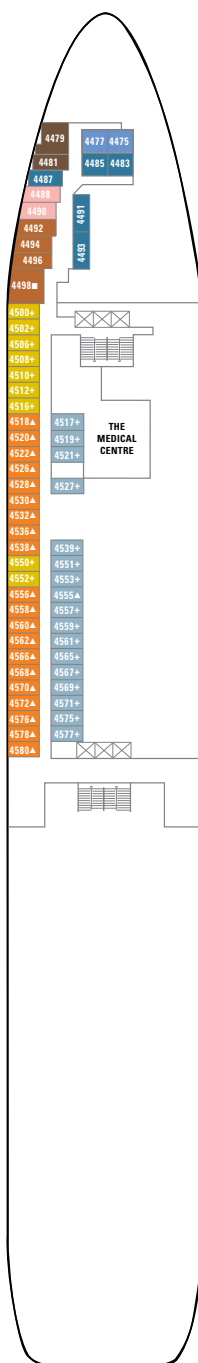

Deck 4

BALCONY STATEROOMS

B3 **BA** **BB** **BC** **BD** (B3=Family Balcony Staterooms) Two lower beds, sitting area, balcony. Size approx. 18,5 m²; max. occupancy 3 guests

OCEANVIEW STATEROOMS

O3 **OA** **OB** **OC** Two lower beds, picture window. Size O3 approx. 21 m², OA-OC approx. 14,5 m²; max. occupancy 3 guests
O2 **OF** **OG** (O2=Family Oceanview Staterooms) Two lower beds, porthole. Size approx. 14,5 m²; max. occupancy O2 4 guests, OF, OG 3 guests

INSIDE STATEROOMS

I1 **I2** **IA** **IB** **IC** **ID** **IE** **IF** (I1, I2=Family Inside Staterooms) Two lower beds. Size I1, IA-IF approx. 14 m², I2 approx. 16 m²; max. occupancy 4 guests