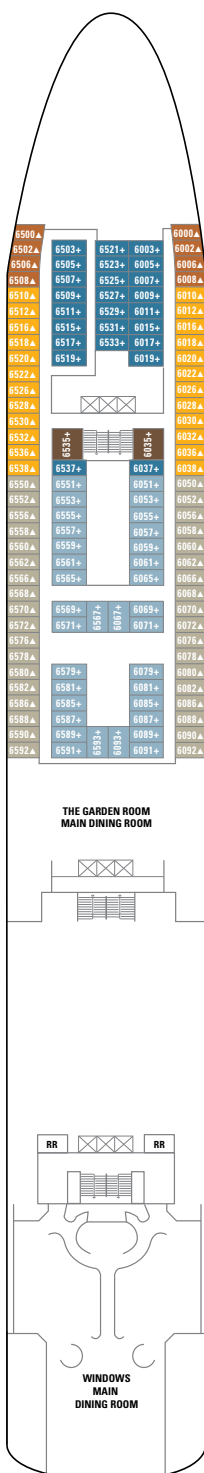

Deck 6

BALCONY STATEROOMS

B3 **BA** **BB** **BC** **BD** (B3=Family Balcony Staterooms) Two lower beds, sitting area, balcony. Size approx. 18,5 m²; max. occupancy 3 guests

OCEANVIEW STATEROOMS

O3 **OA** **OB** **OC** Two lower beds, picture window. Size O3 approx. 21 m², OA-OC approx. 14,5 m²; max. occupancy 3 guests
O2 **OF** **OG** (O2=Family Oceanview Staterooms) Two lower beds, porthole. Size approx. 14,5 m²; max. occupancy O2 4 guests, OF, OG 3 guests

INSIDE STATEROOMS

I1 **I2** **IA** **IB** **IC** **ID** **IE** **IF** (I1, I2=Family Inside Staterooms) Two lower beds. Size I1, IA-IF approx. 14 m², I2 approx. 16 m²; max. occupancy 4 guests