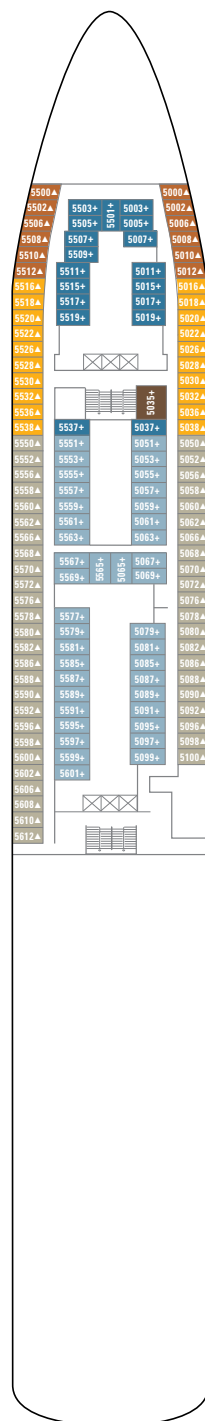

Deck 5

BALCONY STATEROOMS

B3 **BA** **BB** **BC** **BD** (B3=Family Balcony Staterooms) Two lower beds, sitting area, balcony. Size approx. 18,5 m²; max. occupancy 3 guests

OCEANVIEW STATEROOMS

O3 **OA** **OB** **OC** Two lower beds, picture window. Size O3 approx. 21 m², OA-OC approx. 14,5 m²; max. occupancy 3 guests
O2 **OF** **OG** (O2=Family Oceanview Staterooms) Two lower beds, porthole. Size approx. 14,5 m²; max. occupancy O2 4 guests, OF, OG 3 guests

INSIDE STATEROOMS

I1 **I2** **IA** **IB** **IC** **ID** **IE** **IF** (I1, I2=Family Inside Staterooms) Two lower beds. Size I1, IA-IF approx. 14 m², I2 approx. 16 m²; max. occupancy 4 guests