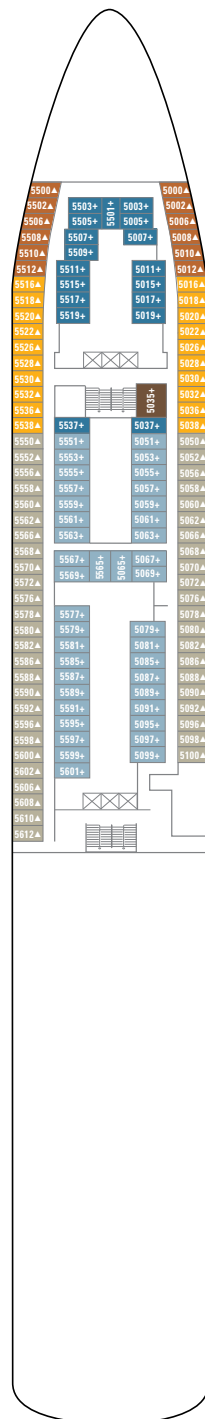

Deck 5

BALCONY STATEROOMS

B3 **BA** **BB** **BC** **BD** (B3=Family Balcony Staterooms) Two lower beds, sitting area, balcony. Size approx. 18,5 m²; max. occupancy 3 guests

OCEANVIEW STATEROOMS

O3 **OA** **OB** **OC** Two lower beds, picture window. Size O3 approx. 21 m², OA-OC approx. 14,5 m²; max. occupancy 3 guests
O2 **OF** **OG** (O2=Family Oceanview Staterooms) Two lower beds, porthole. Size approx. 14,5 m²; max. occupancy O2 4 guests, OF, OG 3 guests

INSIDE STATEROOMS

I1 **I2** **IA** **IB** **IC** **ID** **IE** **IF** (I1, I2=Family Inside Staterooms) Two lower beds. Size I1, IA-IF approx. 14 m², I2 approx. 16 m²; max. occupancy 4 guests