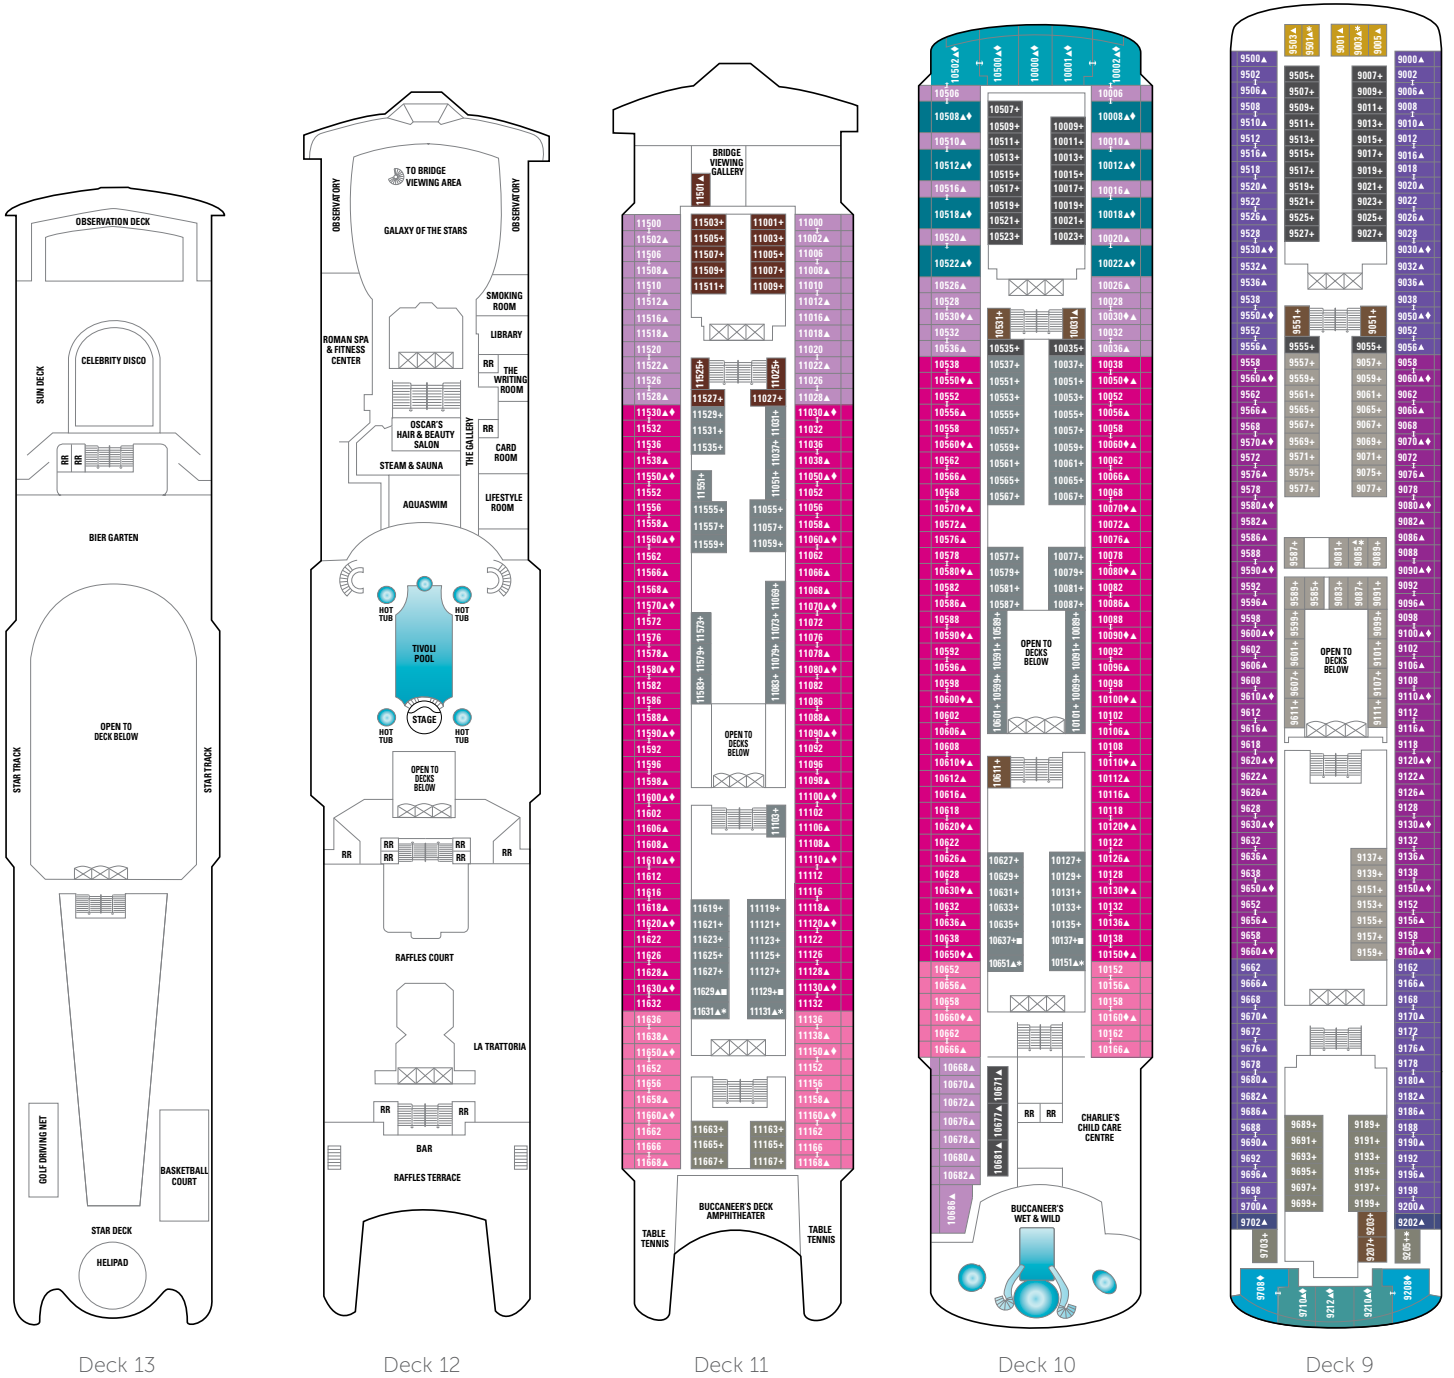

NORWEGIAN SPIRIT

Deck plans and information subject to change.

FOR FURTHER INFORMATION ON OUR FLEET SEE PAGES 66-77.

SYMBOLS

- With facilities for the disabled
- ◆ With queen-size bed
- ↔ Connecting staterooms
- ▲ 3rd guest occupancy avail.
- + 3rd/4th guest occupancy avail.
- × Elevator
- RR Restroom
- * Stateroom with two lower beds that cannot be pushed together

- Indicates stateroom categories that can accommodate three or more guests.

STATEROOM FEATURES

All staterooms aboard Norwegian Spirit have a phone, TV, air conditioning, refrigerator, safe, duvet, bathroom with shower and hair dryer. Most lower beds are convertible to a queen-size bed. Quoted stateroom sizes include balconies where applicable.

DETAILED CATEGORY DESCRIPTIONS:

www.ncl.eu

OWNER'S SUITES

SB Bedroom with queen-size bed, bathroom with whirlpool tub & separate shower, living room with dining area, balcony. Butler service and concierge available. Size approx. 56 m²; max. occupancy 2 guests

O3 **OA** **OB** **OC** Two lower beds, picture window. Size O3 approx. 21 m², OA-OC approx. 14,5 m²; max. occupancy 3 guests
O2 **OF** **OG** (O2=Family Oceanview Staterooms) Two lower beds, porthole. Size approx. 14,5 m²; max. occupancy O2 4 guests, OF, OG 3 guests