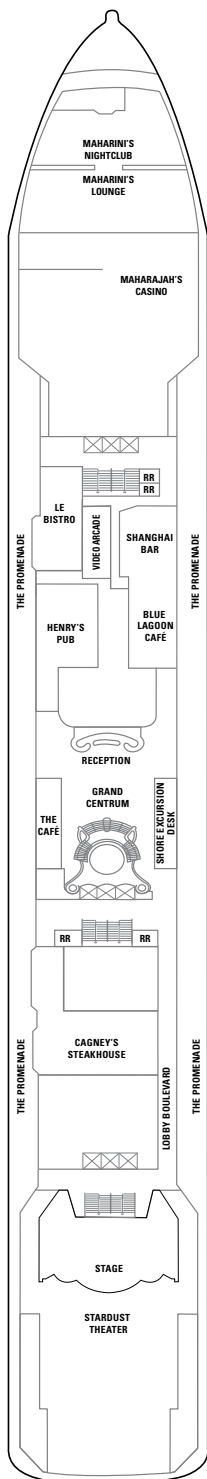

Deck 7

BALCONY STATEROOMS

B3 **BA** **BB** **BC** **BD** (B3=Family Balcony Staterooms) Two lower beds, sitting area, balcony. Size approx. 18,5 m²; max. occupancy 3 guests

OCEANVIEW STATEROOMS

O3 **OA** **OB** **OC** Two lower beds, picture window. Size O3 approx. 21 m², OA-OC approx. 14,5 m²; max. occupancy 3 guests
O2 **OF** **OG** (O2=Family Oceanview Staterooms) Two lower beds, porthole. Size approx. 14,5 m²; max. occupancy O2 4 guests, OF, OG 3 guests

INSIDE STATEROOMS

I1 **I2** **IA** **IB** **IC** **ID** **IE** **IF** (I1, I2=Family Inside Staterooms) Two lower beds. Size I1, IA-IF approx. 14 m², I2 approx. 16 m²; max. occupancy 4 guests