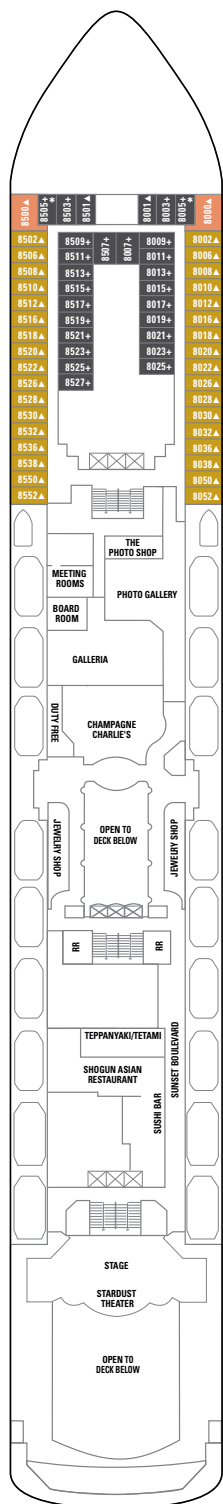

Deck 8

BALCONY STATEROOMS

B3 **BA** **BB** **BC** **BD** (B3=Family Balcony Staterooms) Two lower beds, sitting area, balcony. Size approx. 18,5 m²; max. occupancy 3 guests

OCEANVIEW STATEROOMS

O3 **OA** **OB** **OC** Two lower beds, picture window. Size O3 approx. 21 m², OA-OC approx. 14,5 m²; max. occupancy 3 guests
O2 **OF** **OG** (O2=Family Oceanview Staterooms) Two lower beds, porthole. Size approx. 14,5 m²; max. occupancy O2 4 guests, OF, OG 3 guests

INSIDE STATEROOMS

I1 **I2** **IA** **IB** **IC** **ID** **IE** **IF** (I1, I2=Family Inside Staterooms) Two lower beds. Size I1, IA-IF approx. 14 m², I2 approx. 16 m²; max. occupancy 4 guests