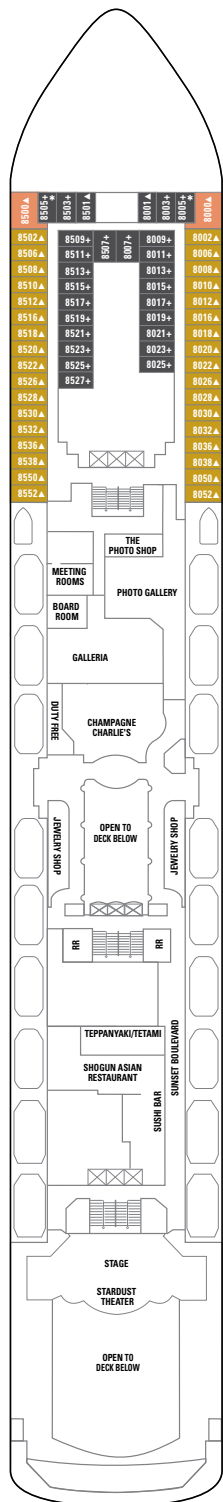

NORWEGIAN SPIRIT

Deck plans and information subject to change.

FOR FURTHER INFORMATION ON OUR FLEET SEE PAGES 66-77.

SYMBOLS

- With facilities for the disabled
- ◆ With queen-size bed
- ↔ Connecting staterooms
- ▲ 3rd guest occupancy avail.
- + 3rd/4th guest occupancy avail.
- × Elevator
- RR Restroom
- * Stateroom with two lower beds that cannot be pushed together

- Indicates stateroom categories that can accommodate three or more guests.

STATEROOM FEATURES

All staterooms aboard Norwegian Spirit have a phone, TV, air conditioning, refrigerator, safe, duvet, bathroom with shower and hair dryer. Most lower beds are convertible to a queen-size bed. Quoted stateroom sizes include balconies where applicable.

DETAILED CATEGORY DESCRIPTIONS:

www.ncl.eu

OWNER'S SUITES

SB Bedroom with queen-size bed, bathroom with whirlpool tub & separate shower, living room with dining area, balcony. Butler service and concierge available. Size approx. 56 m²; max. occupancy 2 guests

PENTHOUSES

SE SF SG Bedroom with queen-size bed, bathroom with whirlpool tub & separate shower, living room with dining area, balcony. Butler service and concierge available. Size SE approx. 51,5 m², SF approx. 40,5 m², SG approx. 38,5 m²; max. occupancy 3 guests