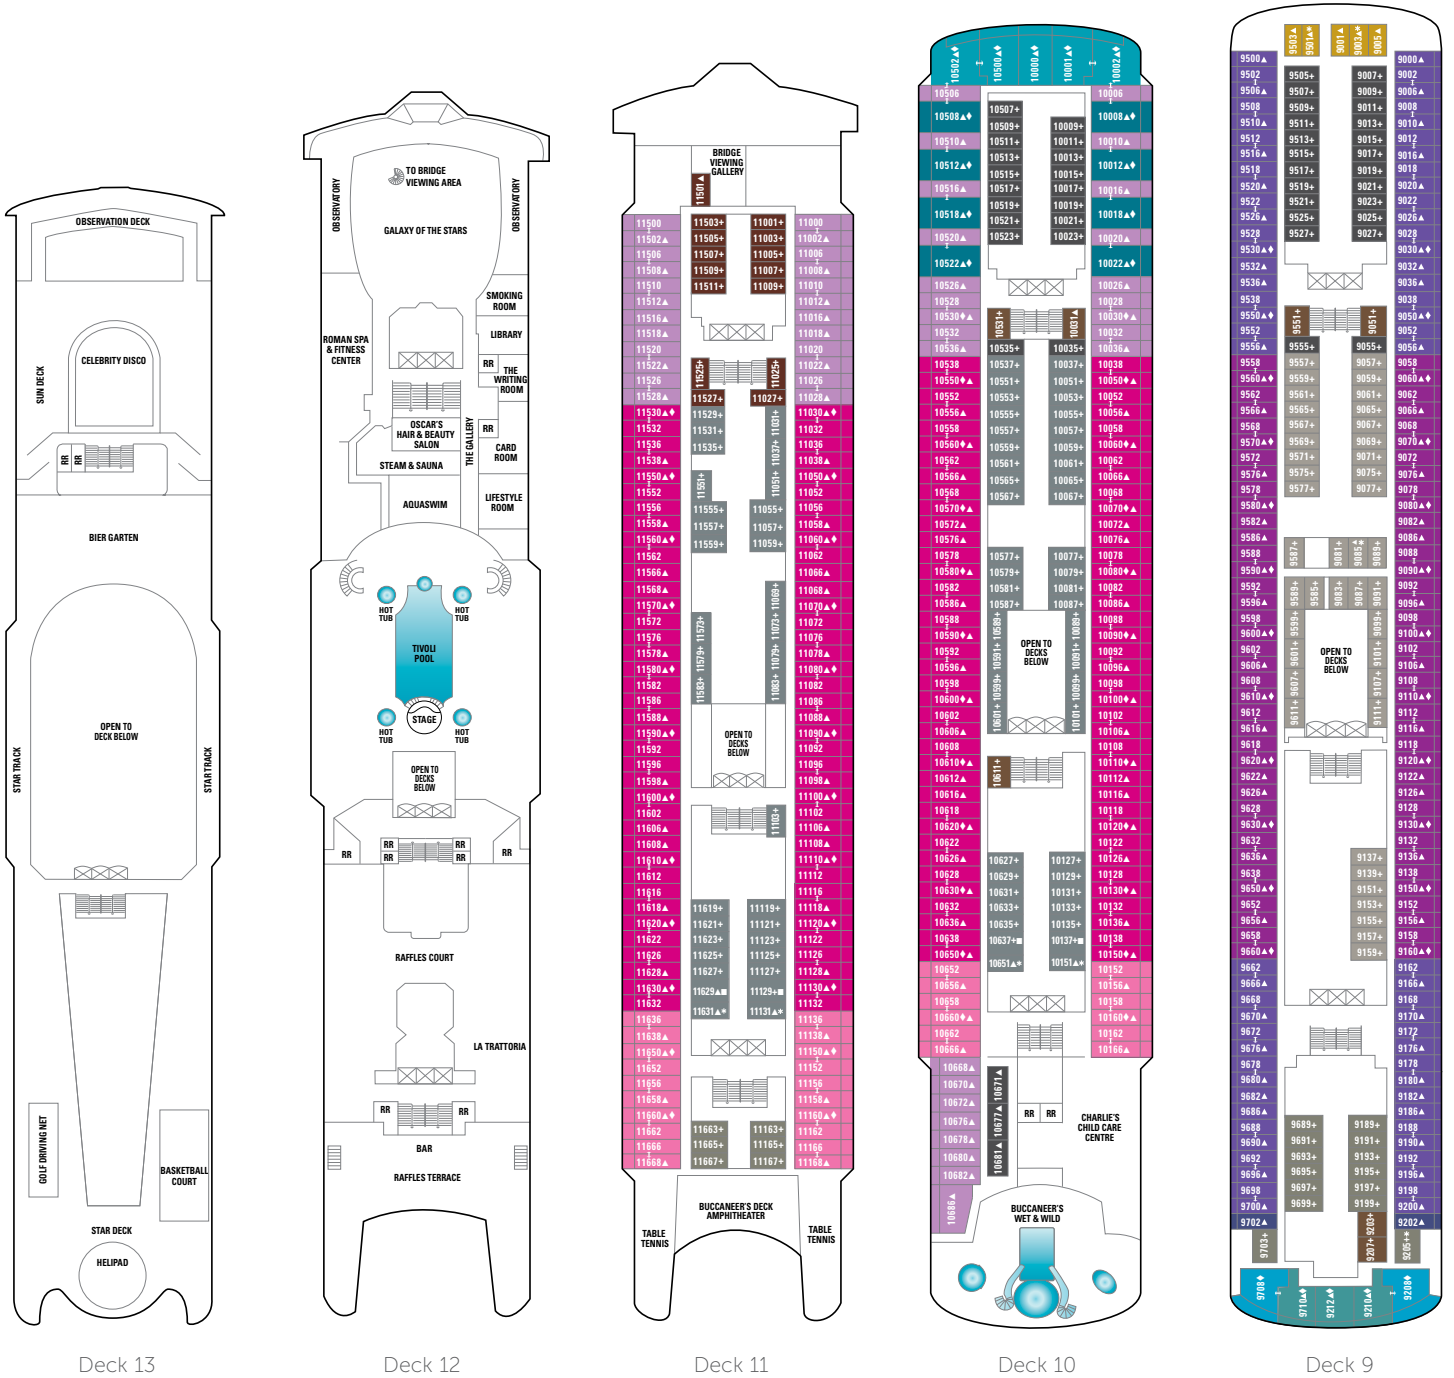

## SYMBOLS

- With facilities for the disabled
- ◆ With queen-size bed
- ↔ Connecting staterooms
- ▲ 3<sup>rd</sup> guest occupancy avail.
- + 3<sup>rd</sup>/4<sup>th</sup> guest occupancy avail.
- × Elevator
- RR Restroom
- \* Stateroom with two lower beds that cannot be pushed together

- Indicates stateroom categories that can accommodate three or more guests.

## STATEROOM FEATURES

All staterooms aboard Norwegian Spirit have a phone, TV, air conditioning, refrigerator, safe, duvet, bathroom with shower and hair dryer. Most lower beds are convertible to a queen-size bed. Quoted stateroom sizes include balconies where applicable.

**OCEANVIEW STATEROOMS**

**O3** **OA** **OB** **OC** Two lower beds, picture window. Size O3 approx. 21 m<sup>2</sup>, OA-OC approx. 14,5 m<sup>2</sup>; max. occupancy 3 guests  
**O2** **OF** **OG** (O2=Family Oceanview Staterooms) Two lower beds, porthole. Size approx. 14,5 m<sup>2</sup>; max. occupancy O2 4 guests, OF, OG 3 guests