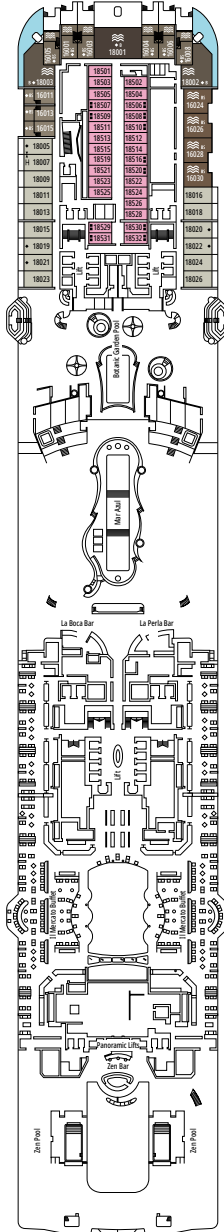

DECK 16

DECK 18

DECK 21

DECK 22