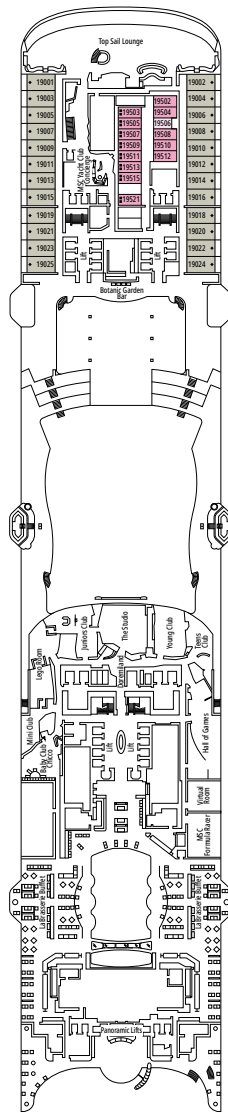

DECK 16

DECK 18

DECK 21

DECK 22