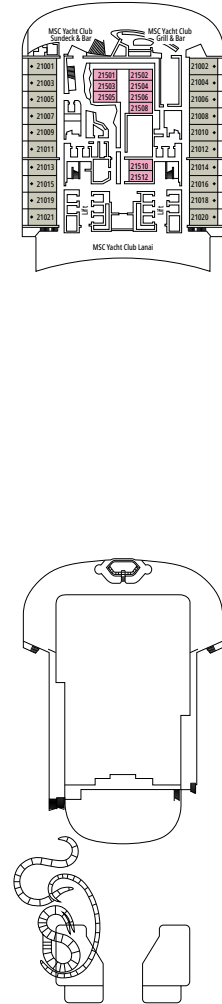

MSC WORLD ASIA

DECKPLAN

DECK PLANS & ACCOMMODATIONS

2.614 CABINS
6.764 GUESTS

MSC YACHT CLUB OWNER'S SUITE

LEGEND

▲	Sofa bed
◆	Double sofa bed
■	3 rd bed is a pullman bed
■ ■	3 rd and 4 th beds are pullman beds
● ●	Bunk bed or sofa that can be converted into bunk bed (3 rd and 4 th beds); bunk beds are not suitable for children under the age of 6.
↔	Connecting cabins
H	Cabin for guests with disabilities or reduced mobility
B	Cabin with bathtub
BS	Cabin with bathtub and shower
P	Promenade view
T	Terrace
⊞	Terrace with whirlpool bath
■ ■ ■	Balcony with side view or shadow
■ ■ ■	Balcony with metal balustrade
■ ■ ■	Balcony with half glass half metal balustrade

- Our ships offer the possibility of combining 2 connecting cabins.
- All cabins have one double bed convertible to two single beds except for YC3 and YC4.
- 3rd and 4th beds available in all categories except for IS, OS, PR1, PR2, PR3, PV, SRP and YIN.
- 5th and 6th beds available in SL1.

MSC YACHT CLUB RESTAURANT

DECK 16

DECK 18

DECK 19

DECK 20

DECK 21

DECK 22