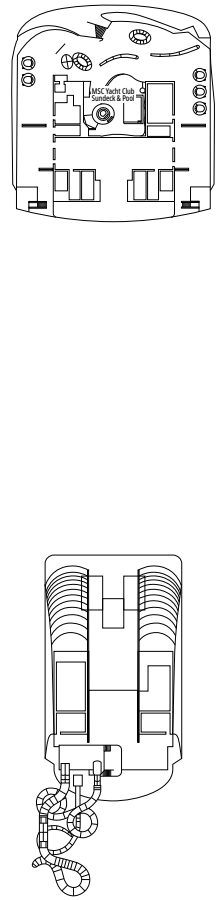

MSC WORLD ASIA

DECKPLAN

DECK PLANS & ACCOMMODATIONS

2.614 CABINS
6.764 GUESTS

MSC YACHT CLUB OWNER'S SUITE

LEGEND

▲	Sofa bed
◆	Double sofa bed
■	3 rd bed is a pullman bed
■ ■	3 rd and 4 th beds are pullman beds
● ●	Bunk bed or sofa that can be converted into bunk bed (3 rd and 4 th beds); bunk beds are not suitable for children under the age of 6.
↔	Connecting cabins
H	Cabin for guests with disabilities or reduced mobility
B	Cabin with bathtub
BS	Cabin with bathtub and shower
P	Promenade view
T	Terrace
⊞	Terrace with whirlpool bath
■ ■ ■	Balcony with side view or shadow
■ ■ ■	Balcony with metal balustrade
■ ■ ■	Balcony with half glass half metal balustrade

- Our ships offer the possibility of combining 2 connecting cabins.
- All cabins have one double bed convertible to two single beds except for YC3 and YC4.
- 3rd and 4th beds available in all categories except for IS, OS, PR1, PR2, PR3, PV, SRP and YIN.
- 5th and 6th beds available in SL1.

MSC YACHT CLUB RESTAURANT

DECK 16

DECK 18

DECK 19

DECK 20

DECK 21

DECK 22