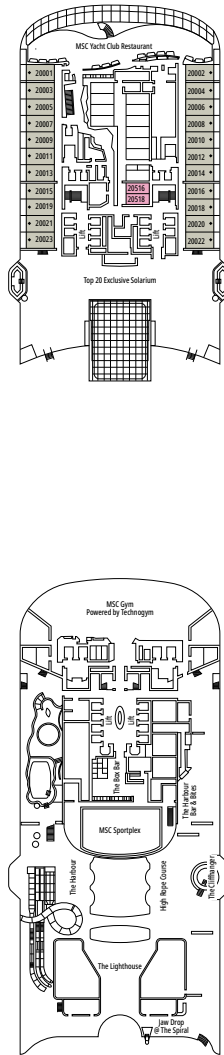

MSC WORLD ASIA

DECKPLAN

DECK PLANS & ACCOMMODATIONS

2.614 CABINS
6.764 GUESTS

MSC YACHT CLUB OWNER'S SUITE

LEGEND

▲	Sofa bed
◆	Double sofa bed
■	3 rd bed is a pullman bed
■ ■	3 rd and 4 th beds are pullman beds
● ●	Bunk bed or sofa that can be converted into bunk bed (3 rd and 4 th beds); bunk beds are not suitable for children under the age of 6.
↔	Connecting cabins
H	Cabin for guests with disabilities or reduced mobility
B	Cabin with bathtub
BS	Cabin with bathtub and shower
P	Promenade view
T	Terrace
⊞	Terrace with whirlpool bath
■ ■ ■	Balcony with side view or shadow
■ ■ ■	Balcony with metal balustrade
■ ■ ■	Balcony with half glass half metal balustrade

- Our ships offer the possibility of combining 2 connecting cabins.
- All cabins have one double bed convertible to two single beds except for YC3 and YC4.
- 3rd and 4th beds available in all categories except for IS, OS, PR1, PR2, PR3, PV, SRP and YIN.
- 5th and 6th beds available in SL1.

MSC YACHT CLUB RESTAURANT

DECK 16

DECK 18

DECK 19

DECK 20

DECK 21

DECK 22