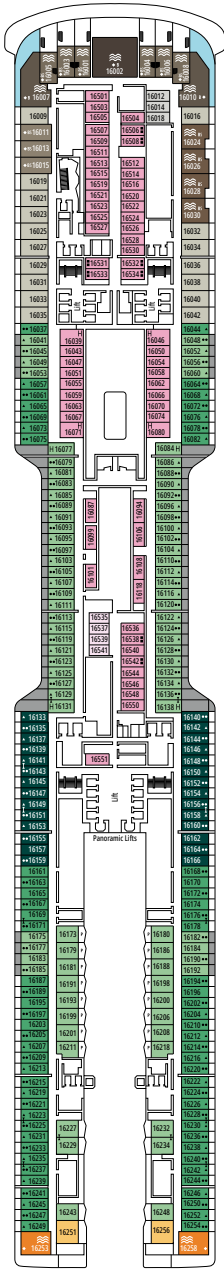

DECK 16

DECK 18

DECK 21

DECK 22