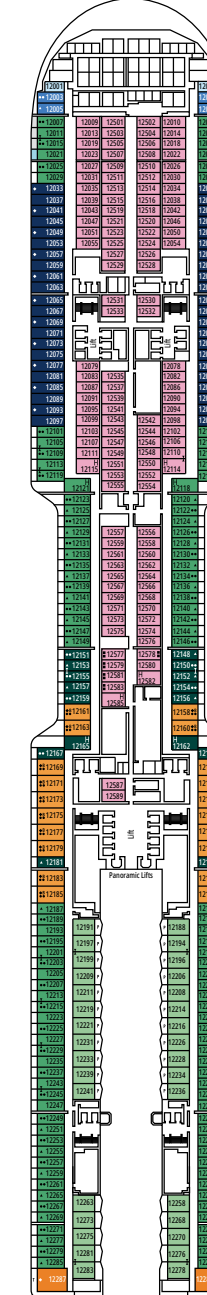

WORLD GALLERIA

MSC LUNA PARK ARENA

DECK 4
GALVESTON

DECK 5
COZUMEL

DECK 6
NASSAU

DECK 7
SANTOS

DECK 8
MIAMI

LA FOGLIA RESTAURANT

FIZZ - CHAMPAGNE BAR

DECK 9
SEATTLE

DECK 10
PORT CANAVERAL

DECK 11
HALIFAX

DECK 12
LOS ANGELES

DECK 14
MONTEVIDEO

DECK 15
RIO DE JANEIRO

BOTANIC GARDEN POOL

MSC YACHT CLUB RESTAURANT

DECK 16
FORT-DE-FRANCE

DECK 18
BUENOS AIRES

DECK 19
NEW YORK

DECK 20
OCEAN CAY

DECK 21
SAN JUAN

DECK 22
OCHO RIOS