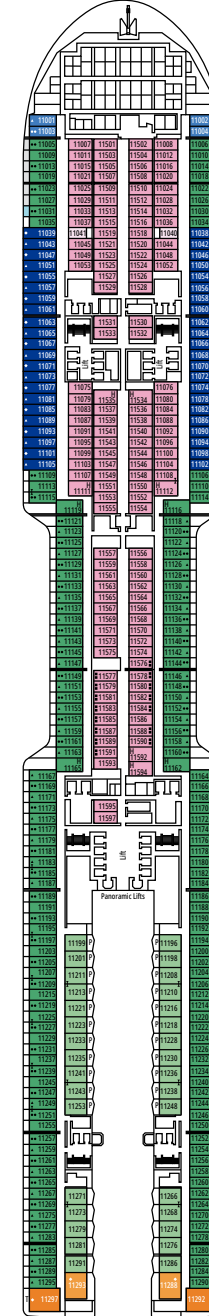

WORLD GALLERIA

MSC LUNA PARK ARENA

DECK 4
GALVESTON

DECK 5
COZUMEL

DECK 6
NASSAU

DECK 7
SANTOS

DECK 8
MIAMI

LA FOGLIA RESTAURANT

FIZZ - CHAMPAGNE BAR

DECK 9
SEATTLE

DECK 10
PORT CANAVERAL

DECK 11
HALIFAX

DECK 12
LOS ANGELES

DECK 14
MONTEVIDEO

DECK 15
RIO DE JANEIRO

BOTANIC GARDEN POOL

MSC YACHT CLUB RESTAURANT

DECK 16
FORT-DE-FRANCE

DECK 18
BUENOS AIRES

DECK 19
NEW YORK

DECK 20
OCEAN CAY

DECK 21
SAN JUAN

DECK 22
OCHO RIOS