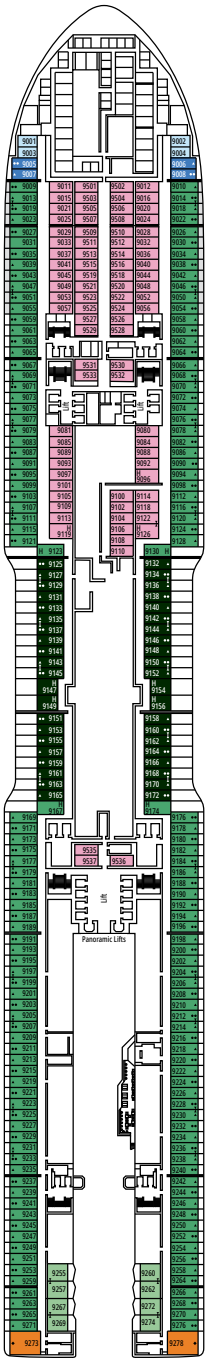

WORLD GALLERIA

MSC LUNA PARK ARENA

DECK 4
GALVESTON

DECK 5
COZUMEL

DECK 6
NASSAU

DECK 7
SANTOS

DECK 8
MIAMI

LA FOGLIA RESTAURANT

FIZZ - CHAMPAGNE BAR

DECK 9
SEATTLE

DECK 10
PORT CANAVERAL

DECK 11
HALIFAX

DECK 12
LOS ANGELES

DECK 14
MONTEVIDEO

DECK 15
RIO DE JANEIRO

BOTANIC GARDEN POOL

MSC YACHT CLUB RESTAURANT

DECK 16
FORT-DE-FRANCE

DECK 18
BUENOS AIRES

DECK 19
NEW YORK

DECK 20
OCEAN CAY

DECK 21
SAN JUAN

DECK 22
OCHO RIOS