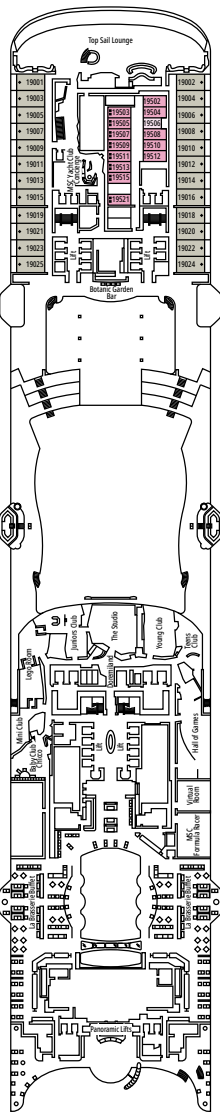

WORLD GALLERIA

MSC LUNA PARK ARENA

DECK 4
GALVESTON

DECK 5
COZUMEL

DECK 6
NASSAU

DECK 7
SANTOS

DECK 8
MIAMI

LA FOGLIA RESTAURANT

FIZZ - CHAMPAGNE BAR

DECK 9
SEATTLE

DECK 10
PORT CANAVERAL

DECK 11
HALIFAX

DECK 12
LOS ANGELES

DECK 14
MONTEVIDEO

DECK 15
RIO DE JANEIRO

BOTANIC GARDEN POOL

MSC YACHT CLUB RESTAURANT

DECK 16
FORT-DE-FRANCE

DECK 18
BUENOS AIRES

DECK 19
NEW YORK

DECK 20
OCEAN CAY

DECK 21
SAN JUAN

DECK 22
OCHO RIOS