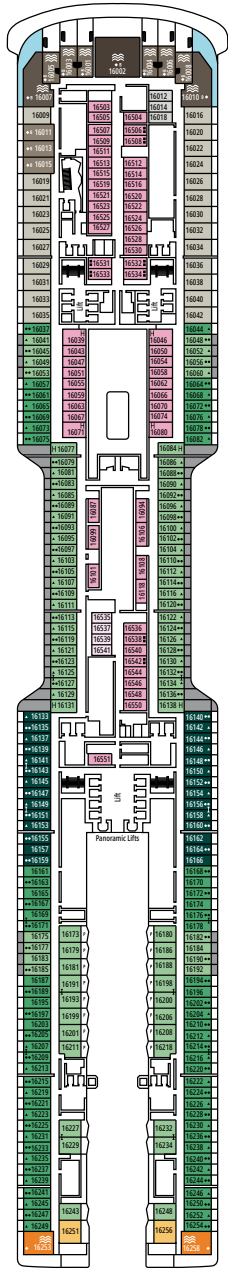

WORLD GALLERIA

MSC LUNA PARK ARENA

DECK 4
GALVESTON

DECK 5
COZUMEL

DECK 6
NASSAU

DECK 7
SANTOS

DECK 8
MIAMI

LA FOGLIA RESTAURANT

FIZZ - CHAMPAGNE BAR

DECK 9
SEATTLE

DECK 10
PORT CANAVERAL

DECK 11
HALIFAX

DECK 12
LOS ANGELES

DECK 14
MONTEVIDEO

DECK 15
RIO DE JANEIRO

BOTANIC GARDEN POOL

MSC YACHT CLUB RESTAURANT

DECK 16
FORT-DE-FRANCE

DECK 18
BUENOS AIRES

DECK 19
NEW YORK

DECK 20
OCEAN CAY

DECK 21
SAN JUAN

DECK 22
OCHO RIOS