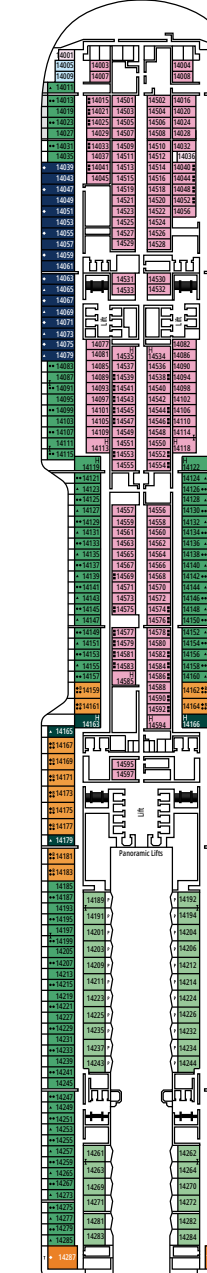

WORLD GALLERIA

MSC LUNA PARK ARENA

DECK 4
GALVESTON

DECK 5
COZUMEL

DECK 6
NASSAU

DECK 7
SANTOS

DECK 8
MIAMI

LA FOGLIA RESTAURANT

FIZZ - CHAMPAGNE BAR

DECK 9
SEATTLE

DECK 10
PORT CANAVERAL

DECK 11
HALIFAX

DECK 12
LOS ANGELES

DECK 14
MONTEVIDEO

DECK 15
RIO DE JANEIRO

BOTANIC GARDEN POOL

MSC YACHT CLUB RESTAURANT

DECK 16
FORT-DE-FRANCE

DECK 18
BUENOS AIRES

DECK 19
NEW YORK

DECK 20
OCEAN CAY

DECK 21
SAN JUAN

DECK 22
OCHO RIOS