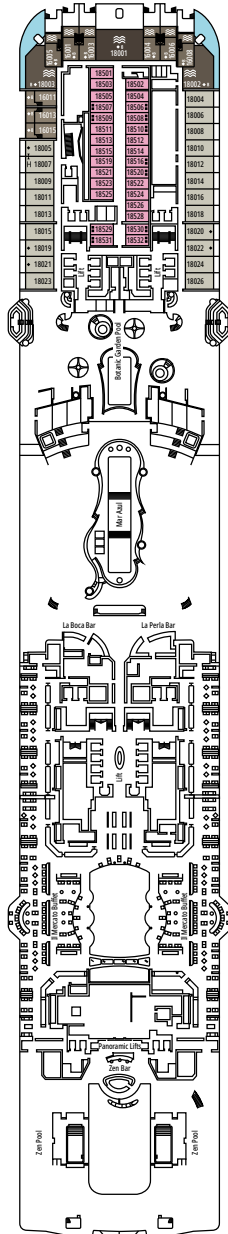

WORLD GALLERIA

MSC LUNA PARK ARENA

DECK 4
GALVESTON

DECK 5
COZUMEL

DECK 6
NASSAU

DECK 7
SANTOS

DECK 8
MIAMI

LA FOGLIA RESTAURANT

FIZZ - CHAMPAGNE BAR

DECK 9
SEATTLE

DECK 10
PORT CANAVERAL

DECK 11
HALIFAX

DECK 12
LOS ANGELES

DECK 14
MONTEVIDEO

DECK 15
RIO DE JANEIRO

BOTANIC GARDEN POOL

MSC YACHT CLUB RESTAURANT

DECK 16
FORT-DE-FRANCE

DECK 18
BUENOS AIRES

DECK 19
NEW YORK

DECK 20
OCEAN CAY

DECK 21
SAN JUAN

DECK 22
OCHO RIOS