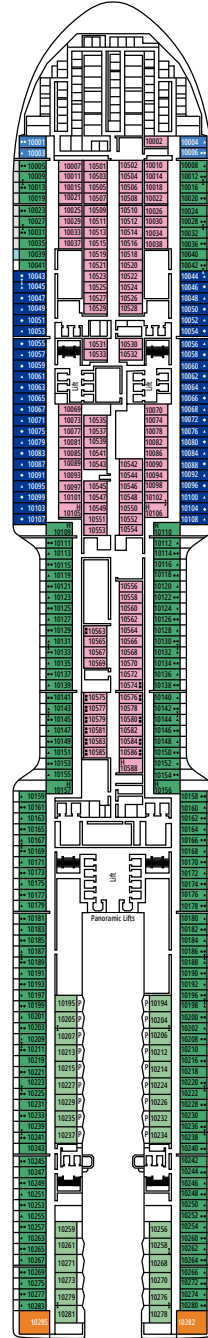

WORLD GALLERIA

MSC LUNA PARK ARENA

DECK 4
GALVESTON

DECK 5
COZUMEL

DECK 6
NASSAU

DECK 7
SANTOS

DECK 8
MIAMI

LA FOGLIA RESTAURANT

FIZZ - CHAMPAGNE BAR

DECK 9
SEATTLE

DECK 10
PORT CANAVERAL

DECK 11
HALIFAX

DECK 12
LOS ANGELES

DECK 14
MONTEVIDEO

DECK 15
RIO DE JANEIRO

BOTANIC GARDEN POOL

MSC YACHT CLUB RESTAURANT

DECK 16
FORT-DE-FRANCE

DECK 18
BUENOS AIRES

DECK 19
NEW YORK

DECK 20
OCEAN CAY

DECK 21
SAN JUAN

DECK 22
OCHO RIOS