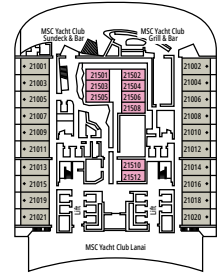

WORLD GALLERIA

MSC LUNA PARK ARENA

DECK 4
GALVESTON

DECK 5
COZUMEL

DECK 6
NASSAU

DECK 7
SANTOS

DECK 8
MIAMI

LA FOGLIA RESTAURANT

FIZZ - CHAMPAGNE BAR

DECK 9
SEATTLE

DECK 10
PORT CANAVERAL

DECK 11
HALIFAX

DECK 12
LOS ANGELES

DECK 14
MONTEVIDEO

DECK 15
RIO DE JANEIRO

BOTANIC GARDEN POOL

MSC YACHT CLUB RESTAURANT

DECK 16
FORT-DE-FRANCE

DECK 18
BUENOS AIRES

DECK 19
NEW YORK

DECK 20
OCEAN CAY

DECK 21
SAN JUAN

DECK 22
OCHO RIOS