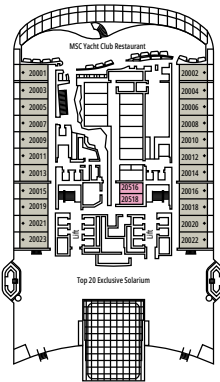

WORLD GALLERIA

MSC LUNA PARK ARENA

DECK 4
GALVESTON

DECK 5
COZUMEL

DECK 6
NASSAU

DECK 7
SANTOS

DECK 8
MIAMI

LA FOGLIA RESTAURANT

FIZZ - CHAMPAGNE BAR

DECK 9
SEATTLE

DECK 10
PORT CANAVERAL

DECK 11
HALIFAX

DECK 12
LOS ANGELES

DECK 14
MONTEVIDEO

DECK 15
RIO DE JANEIRO

BOTANIC GARDEN POOL

MSC YACHT CLUB RESTAURANT

DECK 16
FORT-DE-FRANCE

DECK 18
BUENOS AIRES

DECK 19
NEW YORK

DECK 20
OCEAN CAY

DECK 21
SAN JUAN

DECK 22
OCHO RIOS