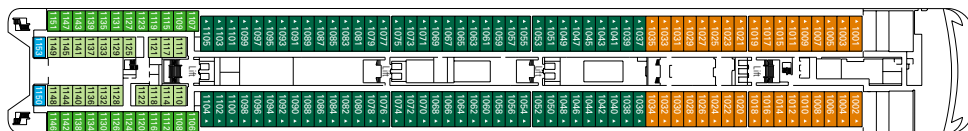

DECK PLAN & ACCOMMODATION

CABINS CATEGORIES

Inside > Bella
Ocean View > Bella*

Inside > Fantastica
Ocean View > Fantastica
Suite > Fantastica

Suite > Aurea

- 3rd bed available in all categories
- 4th bed available in all categories (except Suite Fantastica, Suite Aurea)

- All cabins have one double bed convertible to two single beds, except cabins for guests with disabilities or reduced mobility (H)
- * Certain cabins have restricted views

LEGEND

- ▲ Sofa bed
- ◆ Double sofa bed
- 3rd bed is a bunk bed
- 3rd and 4th beds are bunks
- H Cabin for guests with disabilities or reduced mobility

Data and descriptions are subject to change and will be verified at the time of booking.

DECK 13 DECK GAMES / SCHUBERT

DECK 12 BIZET

DECK 11 DEBUSSY

DECK 10 SIBELIUS

DECK 9 TCHAIKOVSKI

DECK 8 BACH

DECK 7 BRAHMS