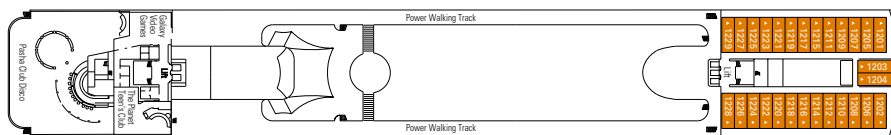

DECK PLAN & ACCOMMODATION

CABINS CATEGORIES

Inside > Bella
Ocean View > Bella*

Inside > Fantastica
Ocean View > Fantastica
Suite > Fantastica

Suite > Aurea

- 3rd bed available in all categories
- 4th bed available in all categories (except Suite Fantastica, Suite Aurea)

- All cabins have one double bed convertible to two single beds, except cabins for guests with disabilities or reduced mobility (H)
- * Certain cabins have restricted views

LEGEND

- ▲ Sofa bed
- ◆ Double sofa bed
- 3rd bed is a bunk bed
- 3rd and 4th beds are bunks
- H Cabin for guests with disabilities or reduced mobility

Data and descriptions are subject to change and will be verified at the time of booking.

DECK 13 DECK GAMES / SCHUBERT

DECK 12 BIZET

DECK 11 DEBUSSY

DECK 10 SIBELIUS

DECK 9 TCHAIKOVSKI

DECK 8 BACH

DECK 7 BRAHMS