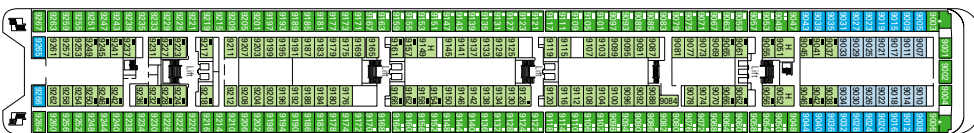

DECK PLAN & ACCOMMODATION

CABINS CATEGORIES

Inside > Bella
Ocean View > Bella*

Inside > Fantastica
Ocean View > Fantastica
Suite > Fantastica

Suite > Aurea

- 3rd bed available in all categories
- 4th bed available in all categories (except Suite Fantastica, Suite Aurea)

Data and descriptions are subject to change and will be verified at the time of booking.

DECK 13 DECK GAMES / SCHUBERT

DECK 12 BIZET

DECK 11 DEBUSSY

DECK 10 SIBELIUS

DECK 9 TCHAIKOVSKI

DECK 8 BACH

DECK 7 BRAHMS