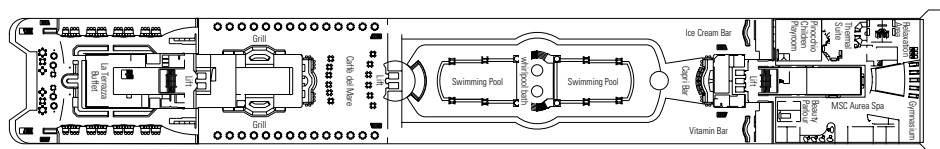

DECK PLAN & ACCOMMODATION

CABINS CATEGORIES

Inside > Bella
Ocean View > Bella*

Inside > Fantastica
Ocean View > Fantastica
Suite > Fantastica

Suite > Aurea

- 3rd bed available in all categories
- 4th bed available in all categories (except Suite Fantastica, Suite Aurea)

- All cabins have one double bed convertible to two single beds, except cabins for guests with disabilities or reduced mobility (H)
- * Certain cabins have restricted views

LEGEND

- ▲ Sofa bed
- ◆ Double sofa bed
- 3rd bed is a bunk bed
- 3rd and 4th beds are bunks
- H Cabin for guests with disabilities or reduced mobility

Data and descriptions are subject to change and will be verified at the time of booking.

DECK 13 DECK GAMES / SCHUBERT

DECK 12 BIZET

DECK 11 DEBUSSY

DECK 10 SIBELIUS

DECK 9 TCHAIKOVSKI

DECK 8 BACH

DECK 7 BRAHMS

DECK 6 MOZART

DECK 5 BEETHOVEN