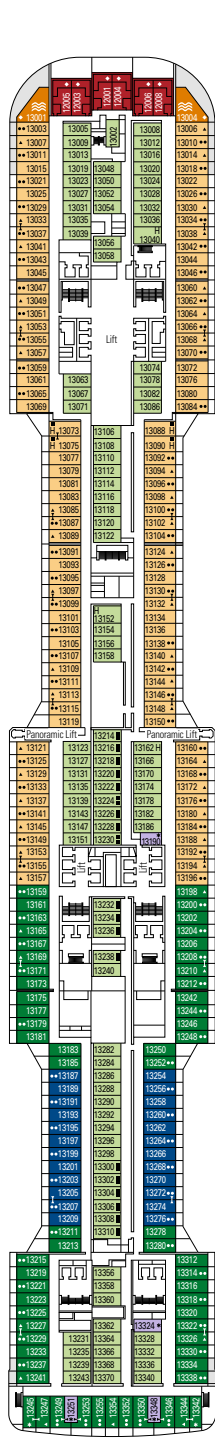

DECK PLAN & ACCOMMODATIONS

2.244 CABINS
5.655 GUESTS

GALLERIA MERAVIGLIA

DECK 4
KOS

DECK 5
COLOSSEO

DECK 6
PETRA

DECK 7
TAJ MAHAL

DECK 8
MACHU PICCHU

BROADWAY THEATRE

BUTCHER'S CUT

DECK 9
ALHAMBRA

DECK 10
HAGIA SOPHIA

DECK 11
ACROPOLIS

DECK 12
GRAND CANYON

DECK 13
KILIMANGIARO

DECK 14
ANGKOR WAT

- Babylon Deck 19
- Pyramids Deck 18
- Iguazu Deck 16
- Tour Eiffel Deck 15
- Angkor Wat Deck 14
- Kilimangiaro Deck 13
- Grand Canyon Deck 12
- Acropolis Deck 11
- Hagia Sophia Deck 10
- Alhambra Deck 9
- Machu Picchu Deck 8
- Taj Mahal Deck 7
- Petra Deck 6
- Colosseo Deck 5
- Kos Deck 4

Babylon Deck 19

2.244 Cabins

Royal Suites	2
Deluxe Suites*	78
Interior Suites	15
Duplex Suites	8
Suites	10
Balcony*	1.306
Ocean View	136
Interior*	657
Interior Studio	32

* Including cabins for guests with disabilities or reduced mobility.