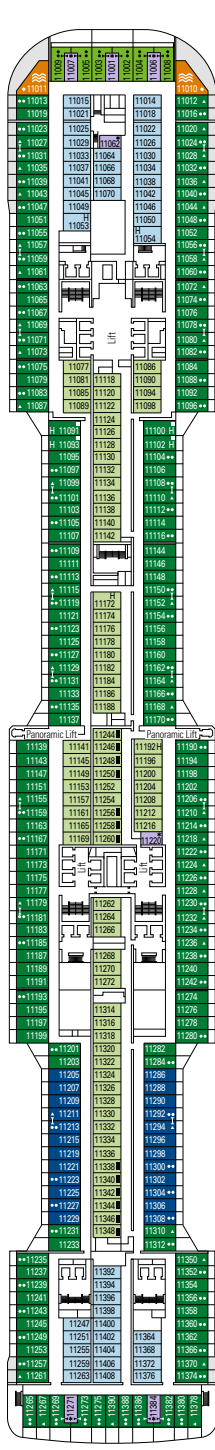

DECK PLAN & ACCOMMODATIONS

2.244 CABINS
5.655 GUESTS

GALLERIA MERAVIGLIA

DECK 4
KOS

DECK 5
COLOSSEO

DECK 6
PETRA

DECK 7
TAJ MAHAL

DECK 8
MACHU PICCHU

BROADWAY THEATRE

BUTCHER'S CUT

DECK 9
ALHAMBRA

DECK 10
HAGIA SOPHIA

DECK 11
ACROPOLIS

DECK 12
GRAND CANYON

DECK 13
KILIMANGIARO

DECK 14
ANGKOR WAT

- Babylon Deck 19
- Pyramids Deck 18
- Iguazu Deck 16
- Tour Eiffel Deck 15
- Angkor Wat Deck 14
- Kilimangiaro Deck 13
- Grand Canyon Deck 12
- Acropolis Deck 11
- Hagia Sophia Deck 10
- Alhambra Deck 9
- Machu Picchu Deck 8
- Taj Mahal Deck 7
- Petra Deck 6
- Colosseo Deck 5
- Kos Deck 4

Babylon Deck 19

2.244 Cabins

Royal Suites	2
Deluxe Suites*	78
Interior Suites	15
Duplex Suites	8
Suites	10
Balcony*	1.306
Ocean View	136
Interior*	657
Interior Studio	32

* Including cabins for guests with disabilities or reduced mobility.