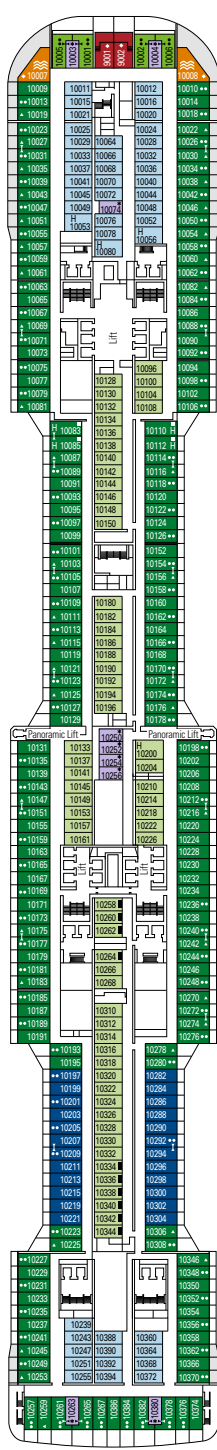

DECK PLAN & ACCOMMODATIONS

2.244 CABINS
5.655 GUESTS

GALLERIA MERAVIGLIA

DECK 4
KOS

DECK 5
COLOSSEO

DECK 6
PETRA

DECK 7
TAJ MAHAL

DECK 8
MACHU PICCHU

BROADWAY THEATRE

BUTCHER'S CUT

DECK 9
ALHAMBRA

DECK 10
HAGIA SOPHIA

DECK 11
ACROPOLIS

DECK 12
GRAND CANYON

DECK 13
KILIMANGIARO

DECK 14
ANGKOR WAT

- Babylon Deck 19
- Pyramids Deck 18
- Iguazu Deck 16
- Tour Eiffel Deck 15
- Angkor Wat Deck 14
- Kilimangiaro Deck 13
- Grand Canyon Deck 12
- Acropolis Deck 11
- Hagia Sophia Deck 10
- Alhambra Deck 9
- Machu Picchu Deck 8
- Taj Mahal Deck 7
- Petra Deck 6
- Colosseo Deck 5
- Kos Deck 4

Babylon Deck 19

2.244 Cabins

Royal Suites	2
Deluxe Suites*	78
Interior Suites	15
Duplex Suites	8
Suites	10
Balcony*	1.306
Ocean View	136
Interior*	657
Interior Studio	32

* Including cabins for guests with disabilities or reduced mobility.