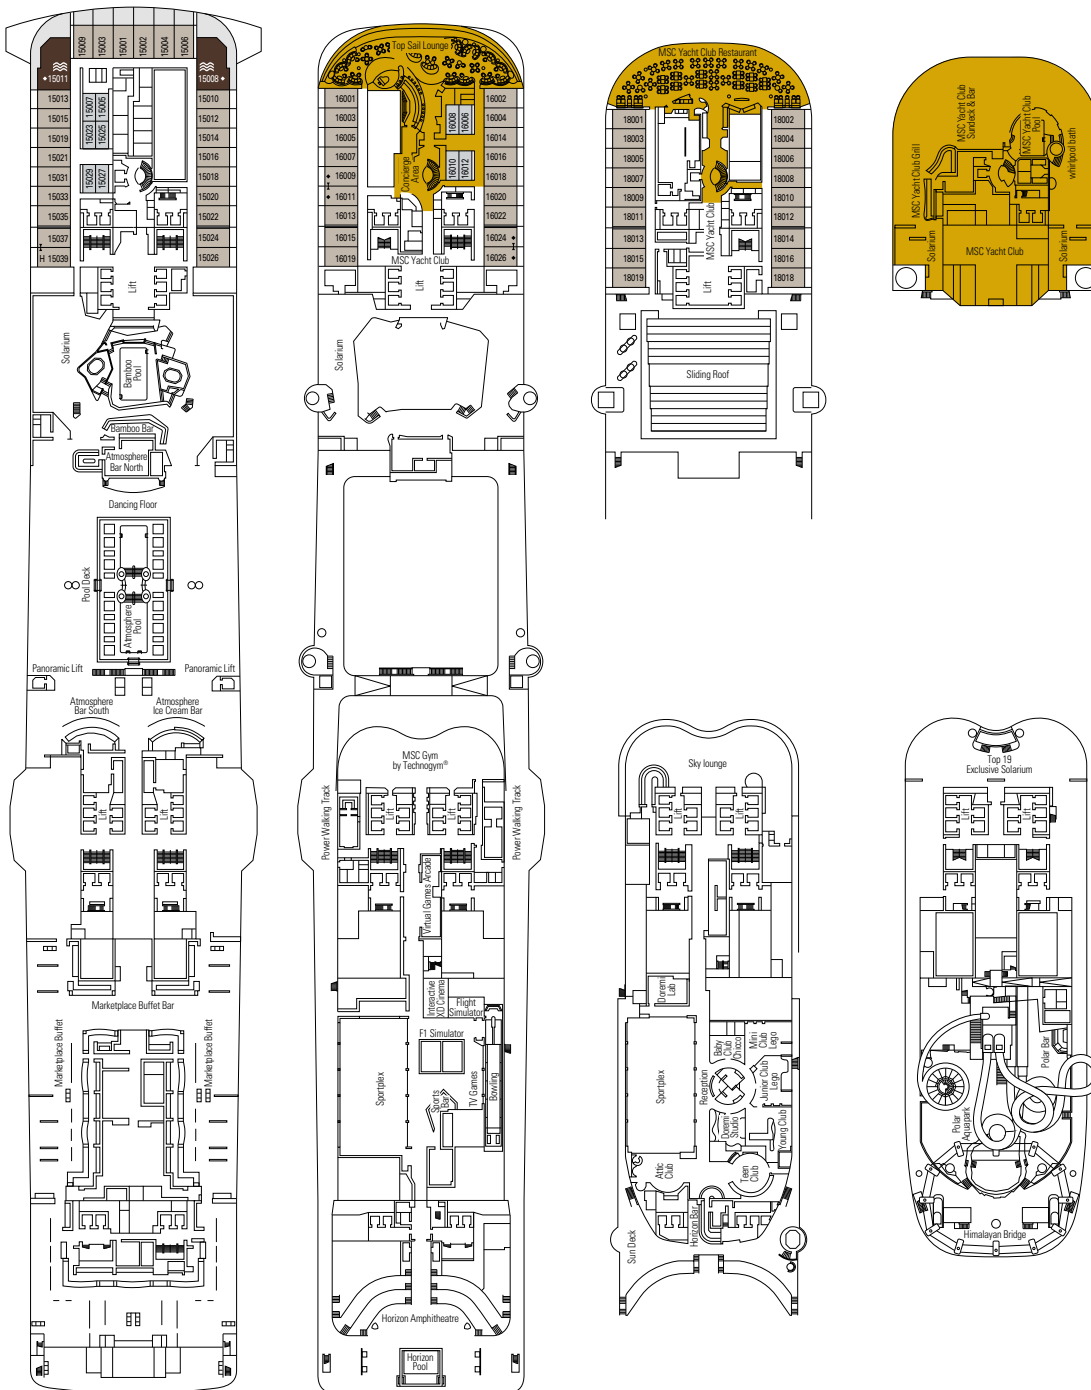

MSC YACHT CLUB

LEGEND

- ▲ Sofa bed
- Double sofa bed
- 3rd bed is a pullman bed
- 3rd and 4th beds are pullman beds
- ●● Bunk bed or sofa that can be converted into bunk bed (3rd and 4th beds)
- ↔ Connecting Cabins
- H Cabin for guests with disabilities or reduced mobility
- ⊙ Whirlpool
- Only double sofa bed
- ◐ Cabins with partial view
- ◑ Balcony with metal balustrade
- ◒ Balcony with half glass half metal balustrade

Ship configuration, data and descriptions may be subject to change depending on the season and on the destination and will be verified at the time of booking.

DECK 15
TOUR EIFFEL

DECK 16
IGUAZU

DECK 18
PYRAMIDS

DECK 19
BABYLON