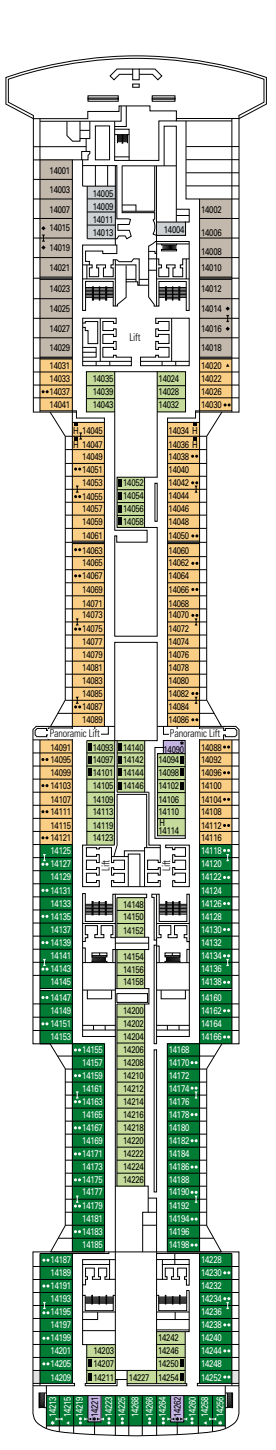

DECK PLAN & ACCOMMODATIONS

2.244 CABINS
5.655 GUESTS

GALLERIA MERAVIGLIA

DECK 4
KOS

DECK 5
COLOSSEO

DECK 6
PETRA

DECK 7
TAJ MAHAL

DECK 8
MACHU PICCHU

BROADWAY THEATRE

BUTCHER'S CUT

DECK 9
ALHAMBRA

DECK 10
HAGIA SOPHIA

DECK 11
ACROPOLIS

DECK 12
GRAND CANYON

DECK 13
KILIMANGIARO

DECK 14
ANGKOR WAT

Babylon Deck 19

2.244 Cabins

Royal Suites	2
Deluxe Suites*	78
Interior Suites	15
Duplex Suites	8
Suites	10
Balcony*	1.306
Ocean View	136
Interior*	657
Interior Studio	32

* Including cabins for guests with disabilities or reduced mobility.

- All cabins have one double bed convertible to two single beds except for Interior Studio.
- 3rd and 4th bed available in all categories except for Interior Studio, Ocean View Bella and MSC Yacht Club Interior Suite.
- Reduced size bed (140x200cm)
- ** The ship offers many family cabins which are the combination of 2 or more connected cabins.
Please note that MSC Meraviglia can offer two different types of connected cabins.