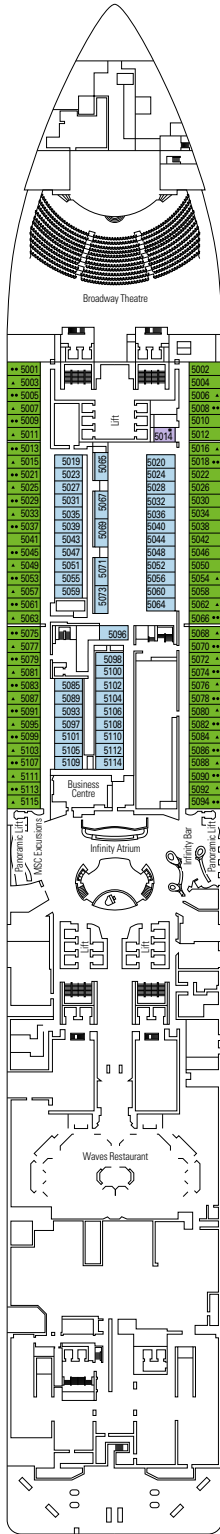

DECK PLAN & ACCOMMODATIONS

2.244 CABINS
5.655 GUESTS

GALLERIA MERAVIGLIA

DECK 4
KOS

DECK 5
COLOSSEO

DECK 6
PETRA

DECK 7
TAJ MAHAL

DECK 8
MACHU PICCHU

BROADWAY THEATRE

BUTCHER'S CUT

DECK 9
ALHAMBRA

DECK 10
HAGIA SOPHIA

DECK 11
ACROPOLIS

DECK 12
GRAND CANYON

DECK 13
KILIMANGIARO

DECK 14
ANGKOR WAT

- Babylon Deck 19
- Pyramids Deck 18
- Iguazu Deck 16
- Tour Eiffel Deck 15
- Angkor Wat Deck 14
- Kilimangiaro Deck 13
- Grand Canyon Deck 12
- Acropolis Deck 11
- Hagia Sophia Deck 10
- Alhambra Deck 9
- Machu Picchu Deck 8
- Taj Mahal Deck 7
- Petra Deck 6
- Colosseo Deck 5
- Kos Deck 4

Babylon Deck 19

2.244 Cabins

Royal Suites	2
Deluxe Suites*	78
Interior Suites	15
Duplex Suites	8
Suites	10
Balcony*	1.306
Ocean View	136
Interior*	657
Interior Studio	32

* Including cabins for guests with disabilities or reduced mobility.