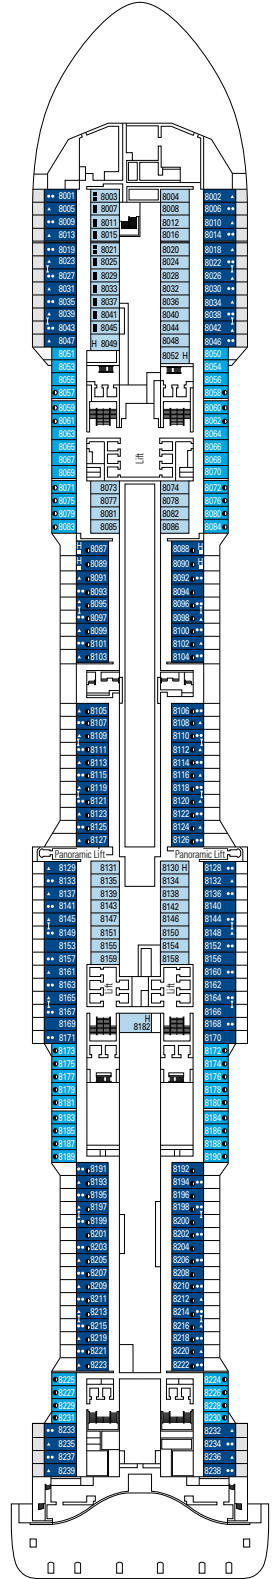

DECK PLAN & ACCOMMODATIONS

2.244 CABINS
5.655 GUESTS

GALLERIA MERAVIGLIA

DECK 4
KOS

DECK 5
COLOSSEO

DECK 6
PETRA

DECK 7
TAJ MAHAL

DECK 8
MACHU PICCHU

BROADWAY THEATRE

BUTCHER'S CUT

DECK 9
ALHAMBRA

DECK 10
HAGIA SOPHIA

DECK 11
ACROPOLIS

DECK 12
GRAND CANYON

DECK 13
KILIMANGIARO

DECK 14
ANGKOR WAT

Babylon Deck 19

2.244 Cabins

Royal Suites	2
Deluxe Suites*	78
Interior Suites	15
Duplex Suites	8
Suites	10
Balcony*	1.306
Ocean View	136
Interior*	657
Interior Studio	32

* Including cabins for guests with disabilities or reduced mobility.

- All cabins have one double bed convertible to two single beds except for Interior Studio.
- 3rd and 4th bed available in all categories except for Interior Studio, Ocean View Bella and MSC Yacht Club Interior Suite.
- Reduced size bed (140x200cm)
- ** The ship offers many family cabins which are the combination of 2 or more connected cabins.
Please note that MSC Meraviglia can offer two different types of connected cabins.