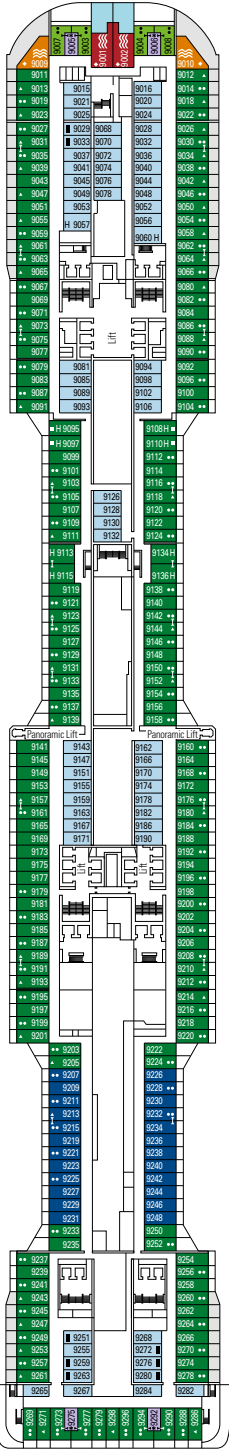

DECK PLAN & ACCOMMODATIONS

2.244 CABINS
5.655 GUESTS

GALLERIA MERAVIGLIA

DECK 4
KOS

DECK 5
COLOSSEO

DECK 6
PETRA

DECK 7
TAJ MAHAL

DECK 8
MACHU PICCHU

BROADWAY THEATRE

BUTCHER'S CUT

DECK 9
ALHAMBRA

DECK 10
HAGIA SOPHIA

DECK 11
ACROPOLIS

DECK 12
GRAND CANYON

DECK 13
KILIMANGIARO

DECK 14
ANGKOR WAT

- Babylon Deck 19
- Pyramids Deck 18
- Iguazu Deck 16
- Tour Eiffel Deck 15
- Angkor Wat Deck 14
- Kilimangiaro Deck 13
- Grand Canyon Deck 12
- Acropolis Deck 11
- Hagia Sophia Deck 10
- Alhambra Deck 9
- Machu Picchu Deck 8
- Taj Mahal Deck 7
- Petra Deck 6
- Colosseo Deck 5
- Kos Deck 4

Babylon Deck 19

2.244 Cabins

Royal Suites	2
Deluxe Suites*	78
Interior Suites	15
Duplex Suites	8
Suites	10
Balcony*	1.306
Ocean View	136
Interior*	657
Interior Studio	32

* Including cabins for guests with disabilities or reduced mobility.