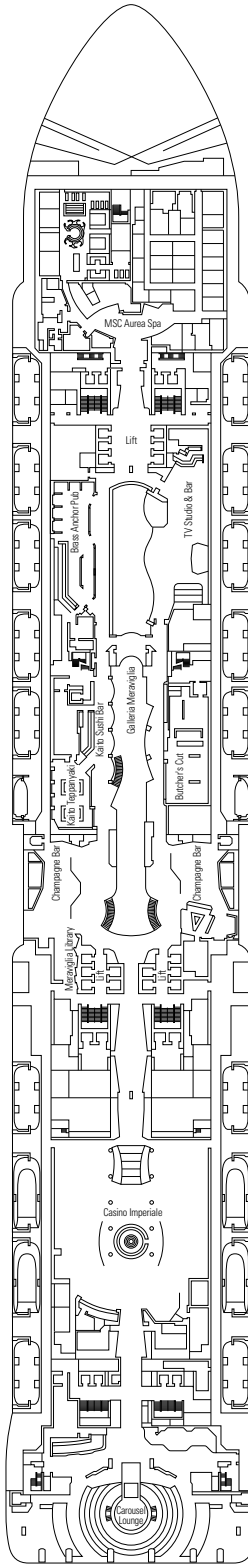

DECK PLAN & ACCOMMODATIONS

2.244 CABINS
5.655 GUESTS

GALLERIA MERAVIGLIA

DECK 4
KOS

DECK 5
COLOSSEO

DECK 6
PETRA

DECK 7
TAJ MAHAL

DECK 8
MACHU PICCHU

BROADWAY THEATRE

BUTCHER'S CUT

DECK 9
ALHAMBRA

DECK 10
HAGIA SOPHIA

DECK 11
ACROPOLIS

DECK 12
GRAND CANYON

DECK 13
KILIMANGIARO

DECK 14
ANGKOR WAT

- Babylon Deck 19
- Pyramids Deck 18
- Iguazu Deck 16
- Tour Eiffel Deck 15
- Angkor Wat Deck 14
- Kilimangiaro Deck 13
- Grand Canyon Deck 12
- Acropolis Deck 11
- Hagia Sophia Deck 10
- Alhambra Deck 9
- Machu Picchu Deck 8
- Taj Mahal Deck 7
- Petra Deck 6
- Colosseo Deck 5
- Kos Deck 4

Babylon Deck 19

2.244 Cabins

Royal Suites	2
Deluxe Suites*	78
Interior Suites	15
Duplex Suites	8
Suites	10
Balcony*	1.306
Ocean View	136
Interior*	657
Interior Studio	32

* Including cabins for guests with disabilities or reduced mobility.