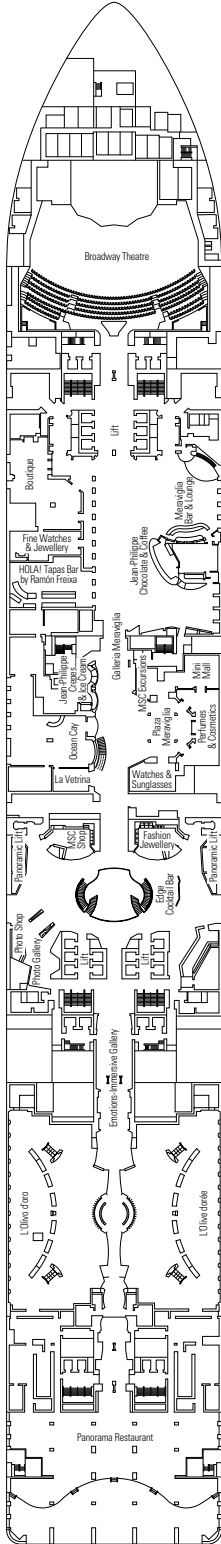

DECK PLAN & ACCOMMODATIONS

2.244 CABINS
5.655 GUESTS

GALLERIA MERAVIGLIA

DECK 4
KOS

DECK 5
COLOSSEO

DECK 6
PETRA

DECK 7
TAJ MAHAL

DECK 8
MACHU PICCHU

BROADWAY THEATRE

BUTCHER'S CUT

DECK 9
ALHAMBRA

DECK 10
HAGIA SOPHIA

DECK 11
ACROPOLIS

DECK 12
GRAND CANYON

DECK 13
KILIMANGIARO

DECK 14
ANGKOR WAT

- Babylon Deck 19
- Pyramids Deck 18
- Iguazu Deck 16
- Tour Eiffel Deck 15
- Angkor Wat Deck 14
- Kilimangiaro Deck 13
- Grand Canyon Deck 12
- Acropolis Deck 11
- Hagia Sophia Deck 10
- Alhambra Deck 9
- Machu Picchu Deck 8
- Taj Mahal Deck 7
- Petra Deck 6
- Colosseo Deck 5
- Kos Deck 4

Babylon Deck 19

2.244 Cabins

Royal Suites	2
Deluxe Suites*	78
Interior Suites	15
Duplex Suites	8
Suites	10
Balcony*	1.306
Ocean View	136
Interior*	657
Interior Studio	32

* Including cabins for guests with disabilities or reduced mobility.