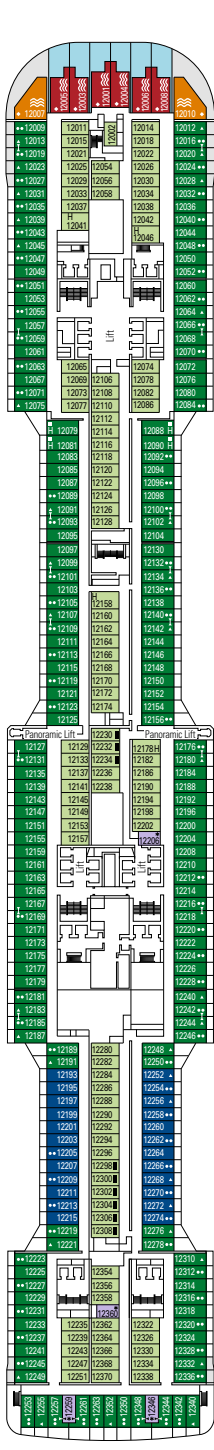

DECK PLAN & ACCOMMODATIONS

2.244 CABINS
5.655 GUESTS

GALLERIA MERAVIGLIA

DECK 4
KOS

DECK 5
COLOSSEO

DECK 6
PETRA

DECK 7
TAJ MAHAL

DECK 8
MACHU PICCHU

BROADWAY THEATRE

BUTCHER'S CUT

DECK 9
ALHAMBRA

DECK 10
HAGIA SOPHIA

DECK 11
ACROPOLIS

DECK 12
GRAND CANYON

DECK 13
KILIMANGIARO

DECK 14
ANGKOR WAT

- Babylon Deck 19
- Pyramids Deck 18
- Iguazu Deck 16
- Tour Eiffel Deck 15
- Angkor Wat Deck 14
- Kilimangiaro Deck 13
- Grand Canyon Deck 12
- Acropolis Deck 11
- Hagia Sophia Deck 10
- Alhambra Deck 9
- Machu Picchu Deck 8
- Taj Mahal Deck 7
- Petra Deck 6
- Colosseo Deck 5
- Kos Deck 4

Babylon Deck 19

2.244 Cabins

Royal Suites	2
Deluxe Suites*	78
Interior Suites	15
Duplex Suites	8
Suites	10
Balcony*	1.306
Ocean View	136
Interior*	657
Interior Studio	32

* Including cabins for guests with disabilities or reduced mobility.