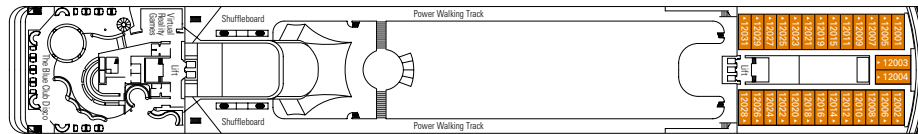

* Certain cabins have restricted views

LEGEND

- ▲ Sofa bed
- 3rd and 4th beds are bunks
- 3rd bed is a bunk bed
- H Cabin for guests with disabilities or reduced mobility

Data and descriptions are subject to change and will be verified at the time of booking.

MINIGOLF DECK 13
SUN DECK

DECK 12
ROSSINI

DECK 11
VIVALDI

DECK 10
BELLINI

DECK 9
ALBINONI

DECK 8
PAGANINI

DECK 7
SCARLATTI

DECK 6
PUCCINI