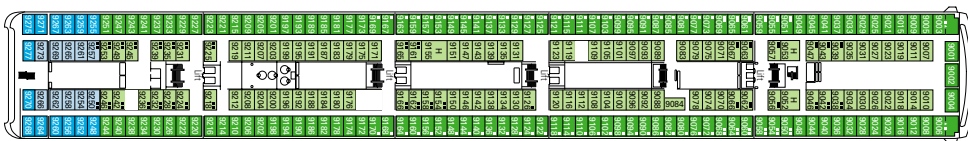

* Certain cabins have restricted views

LEGEND

- ▲ Sofa bed
- 3rd and 4th beds are bunks
- 3rd bed is a bunk bed
- H Cabin for guests with disabilities or reduced mobility

Data and descriptions are subject to change and will be verified at the time of booking.

MINIGOLF DECK 13
SUN DECK

DECK 12
ROSSINI

DECK 11
VIVALDI

DECK 10
BELLINI

DECK 9
ALBINONI

DECK 8
PAGANINI

DECK 7
SCARLATTI

DECK 6
PUCCINI