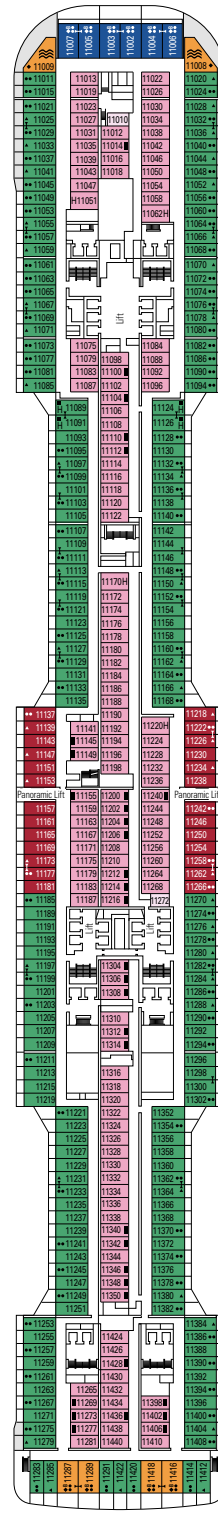

SPORTS BAR

GALLERIA GRANDIOSA

DECK 4  
PICASSO

DECK 5  
CARAVAGGIO

DECK 6  
LEONARDO DA VINCI

DECK 7  
MICHELANGELO

DECK 8  
MONET

THÉÂTRE LA COMÉDIE

BUTCHER'S CUT

DECK 9  
VAN GOGH

DECK 10  
MIRÓ

DECK 11  
DALÍ

DECK 12  
RAFFAELLO

DECK 13  
GOYA

VIRTUAL GAME ARCADE

KAITO TEPPANYAKI

DECK 14  
MAGRITTE

DECK 15  
CÉZANNE

DECK 16  
VELÁZQUEZ

DECK 18  
GAUGUIN

DECK 19  
DEGAS