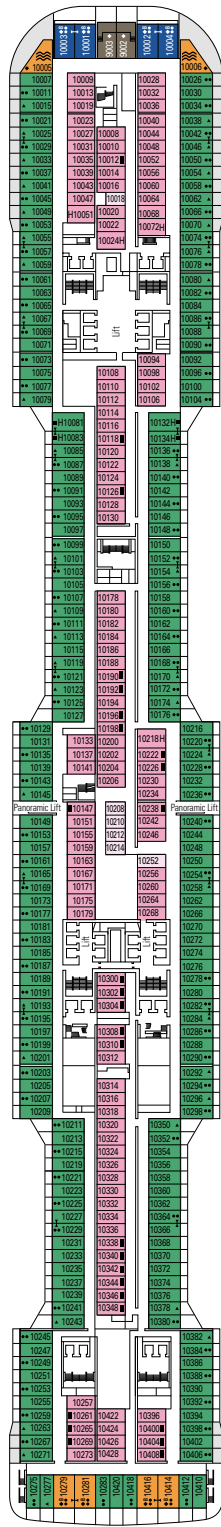

SPORTS BAR

GALLERIA GRANDIOSA

DECK 4  
PICASSO

DECK 5  
CARAVAGGIO

DECK 6  
LEONARDO DA VINCI

DECK 7  
MICHELANGELO

DECK 8  
MONET

THÉÂTRE LA COMÉDIE

BUTCHER'S CUT

DECK 9  
VAN GOGH

DECK 10  
MIRÓ

DECK 11  
DALÍ

DECK 12  
RAFFAELLO

DECK 13  
GOYA

VIRTUAL GAME ARCADE

KAITO TEPPANYAKI

DECK 14  
MAGRITTE

DECK 15  
CÉZANNE

DECK 16  
VELÁZQUEZ

DECK 18  
GAUGUIN

DECK 19  
DEGAS