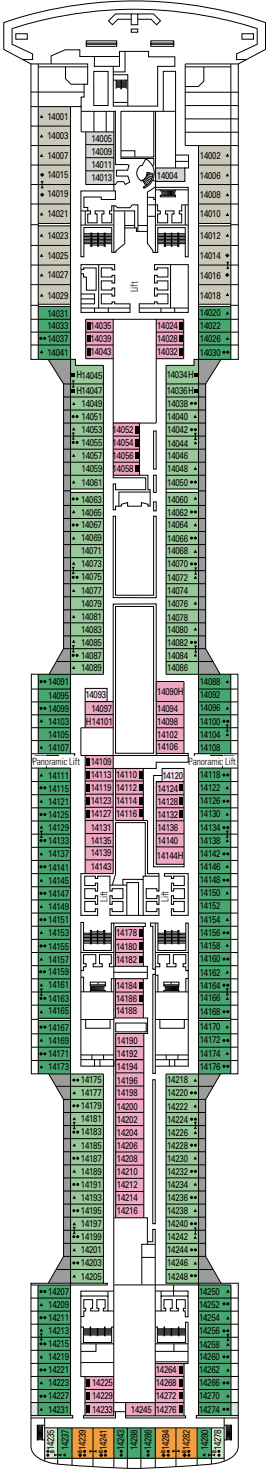

SPORTS BAR

GALLERIA GRANDIOSA

DECK 4  
PICASSO

DECK 5  
CARAVAGGIO

DECK 6  
LEONARDO DA VINCI

DECK 7  
MICHELANGELO

DECK 8  
MONET

THÉÂTRE LA COMÉDIE

BUTCHER'S CUT

DECK 9  
VAN GOGH

DECK 10  
MIRÓ

DECK 11  
DALÍ

DECK 12  
RAFFAELLO

DECK 13  
GOYA

VIRTUAL GAME ARCADE

KAITO TEPPANYAKI

DECK 14  
MAGRITTE

DECK 15  
CÉZANNE

DECK 16  
VELÁZQUEZ

DECK 18  
GAUGUIN

DECK 19  
DEGAS