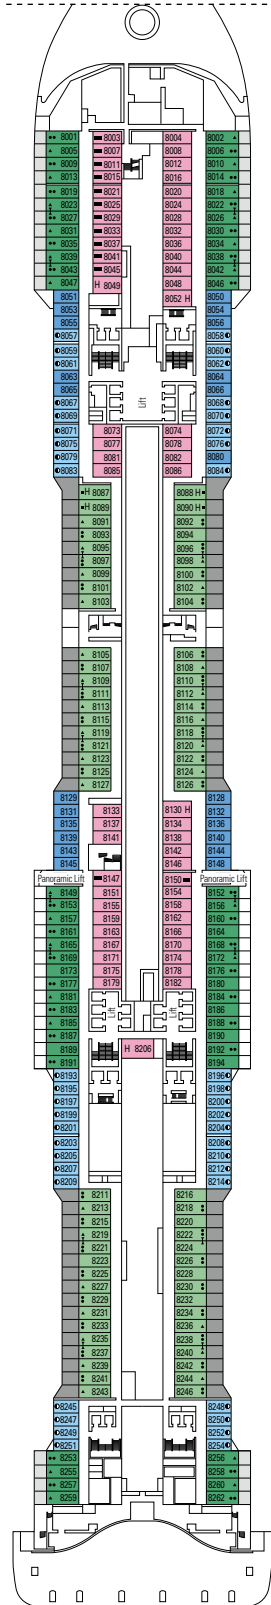

SPORTS BAR

GALLERIA GRANDIOSA

DECK 4  
PICASSO

DECK 5  
CARAVAGGIO

DECK 6  
LEONARDO DA VINCI

DECK 7  
MICHELANGELO

DECK 8  
MONET

THÉÂTRE LA COMÉDIE

BUTCHER'S CUT

DECK 9  
VAN GOGH

DECK 10  
MIRÓ

DECK 11  
DALÍ

DECK 12  
RAFFAELLO

DECK 13  
GOYA

VIRTUAL GAME ARCADE

KAITO TEPPANYAKI

DECK 14  
MAGRITTE

DECK 15  
CÉZANNE

DECK 16  
VELÁZQUEZ

DECK 18  
GAUGUIN

DECK 19  
DEGAS