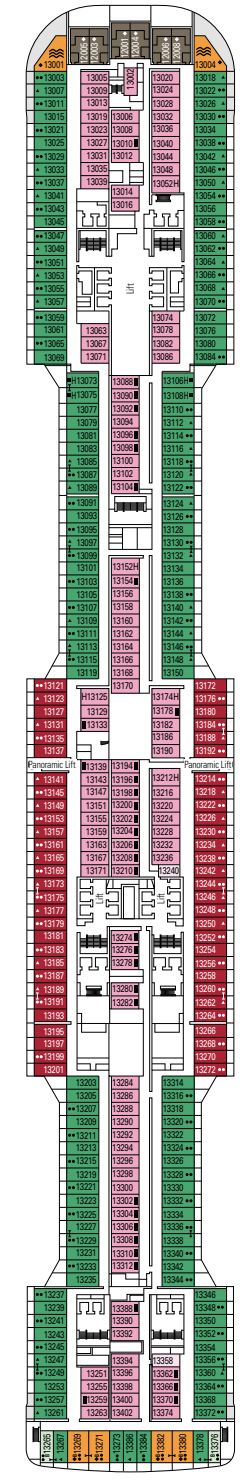

SPORTS BAR

GALLERIA GRANDIOSA

DECK 4  
PICASSO

DECK 5  
CARAVAGGIO

DECK 6  
LEONARDO DA VINCI

DECK 7  
MICHELANGELO

DECK 8  
MONET

THÉÂTRE LA COMÉDIE

BUTCHER'S CUT

DECK 9  
VAN GOGH

DECK 10  
MIRÓ

DECK 11  
DALÍ

DECK 12  
RAFFAELLO

DECK 13  
GOYA

VIRTUAL GAME ARCADE

KAITO TEPPANYAKI

DECK 14  
MAGRITTE

DECK 15  
CÉZANNE

DECK 16  
VELÁZQUEZ

DECK 18  
GAUGUIN

DECK 19  
DEGAS