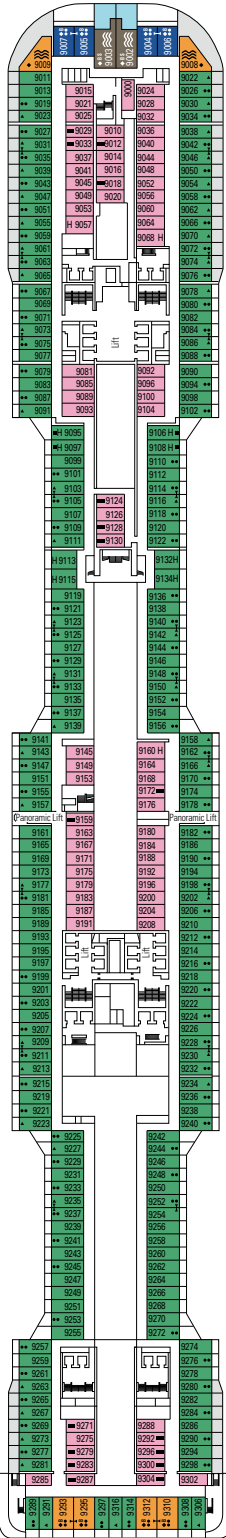

SPORTS BAR

GALLERIA GRANDIOSA

DECK 4  
PICASSO

DECK 5  
CARAVAGGIO

DECK 6  
LEONARDO DA VINCI

DECK 7  
MICHELANGELO

DECK 8  
MONET

THÉÂTRE LA COMÉDIE

BUTCHER'S CUT

DECK 9  
VAN GOGH

DECK 10  
MIRÓ

DECK 11  
DALÍ

DECK 12  
RAFFAELLO

DECK 13  
GOYA

VIRTUAL GAME ARCADE

KAITO TEPPANYAKI

DECK 14  
MAGRITTE

DECK 15  
CÉZANNE

DECK 16  
VELÁZQUEZ

DECK 18  
GAUGUIN

DECK 19  
DEGAS