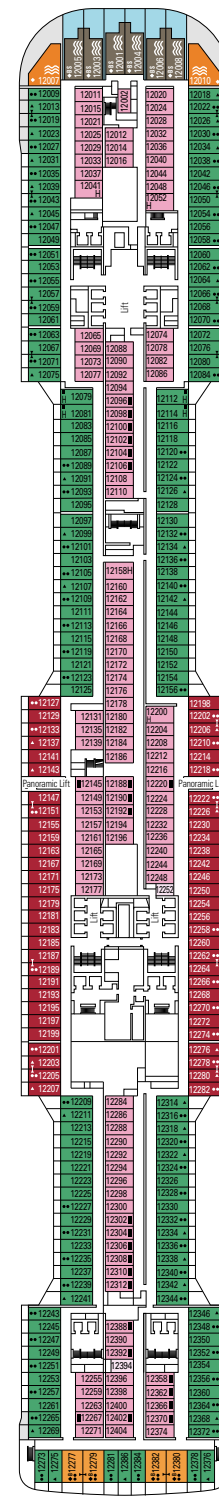

SPORTS BAR

GALLERIA GRANDIOSA

DECK 4  
PICASSO

DECK 5  
CARAVAGGIO

DECK 6  
LEONARDO DA VINCI

DECK 7  
MICHELANGELO

DECK 8  
MONET

THÉÂTRE LA COMÉDIE

BUTCHER'S CUT

DECK 9  
VAN GOGH

DECK 10  
MIRÓ

DECK 11  
DALÍ

DECK 12  
RAFFAELLO

DECK 13  
GOYA

VIRTUAL GAME ARCADE

KAITO TEPPANYAKI

DECK 14  
MAGRITTE

DECK 15  
CÉZANNE

DECK 16  
VELÁZQUEZ

DECK 18  
GAUGUIN

DECK 19  
DEGAS