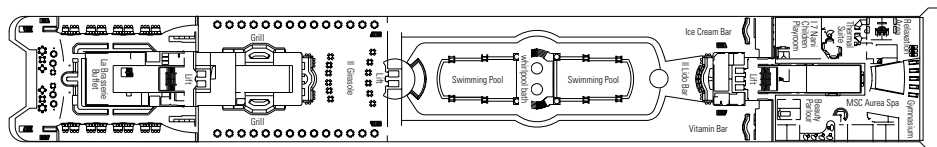

DECK PLAN & ACCOMMODATION

CABINS CATEGORIES

Inside > Bella	Inside > Fantastica	Suite > Aurea
Ocean View > Bella*	Ocean View > Fantastica	
	Suite > Fantastica	

- 3rd bed available in all categories
- 4th bed available in all categories (except Suite Fantastica, Suite Aurea)

- All cabins have one double bed convertible to two single beds, except cabins for guests with disabilities or reduced mobility (H)

* Certain cabins have restricted views

LEGEND

- ▲ Sofa bed
- 3rd bed is a bunk bed
- 3rd and 4th beds are bunks
- ↔ Connecting cabins
- H Cabin for guests with disabilities or reduced mobility

Data and descriptions are subject to change and will be verified at the time of booking.

DECK 13 DECK GAMES SUN DECK

DECK 12 ZAFFIRO

DECK 11 ACQUAMARINA

DECK 10 TORMALINA

DECK 9 AMETISTA

DECK 8 SMERALDO

DECK 7 TOPAZIO