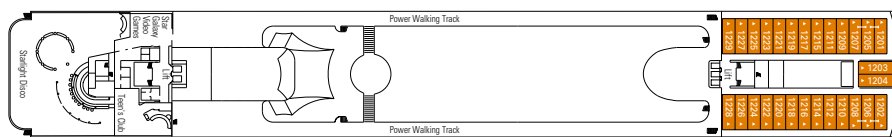

DECK PLAN & ACCOMMODATION

CABINS CATEGORIES

Inside > Bella	Inside > Fantastica	Suite > Aurea
Ocean View > Bella*	Ocean View > Fantastica	
	Suite > Fantastica	

- 3rd bed available in all categories
- 4th bed available in all categories (except Suite Fantastica, Suite Aurea)

- All cabins have one double bed convertible to two single beds, except cabins for guests with disabilities or reduced mobility (H)

* Certain cabins have restricted views

LEGEND

- ▲ Sofa bed
- 3rd bed is a bunk bed
- 3rd and 4th beds are bunks
- ↔ Connecting cabins
- H Cabin for guests with disabilities or reduced mobility

Data and descriptions are subject to change and will be verified at the time of booking.

DECK 13 DECK GAMES SUN DECK

DECK 12 ZAFFIRO

DECK 11 ACQUAMARINA

DECK 10 TORMALINA

DECK 9 AMETISTA

DECK 8 SMERALDO

DECK 7 TOPAZIO