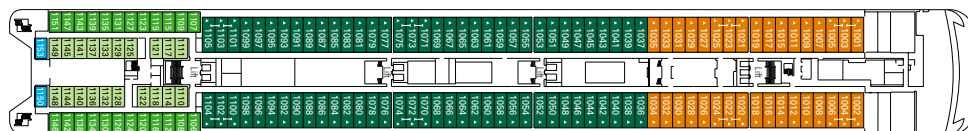

DECK PLAN & ACCOMMODATION

CABINS CATEGORIES

Inside > Bella	Inside > Fantastica	Suite > Aurea
Ocean View > Bella*	Ocean View > Fantastica	
	Suite > Fantastica	

- 3rd bed available in all categories
- 4th bed available in all categories (except Suite Fantastica, Suite Aurea)

- All cabins have one double bed convertible to two single beds, except cabins for guests with disabilities or reduced mobility (H)

* Certain cabins have restricted views

LEGEND

- ▲ Sofa bed
- 3rd bed is a bunk bed
- 3rd and 4th beds are bunks
- ↔ Connecting cabins
- H Cabin for guests with disabilities or reduced mobility

Data and descriptions are subject to change and will be verified at the time of booking.

DECK 13 DECK GAMES SUN DECK

DECK 12 ZAFFIRO

DECK 11 ACQUAMARINA

DECK 10 TORMALINA

DECK 9 AMETISTA

DECK 8 SMERALDO

DECK 7 TOPAZIO