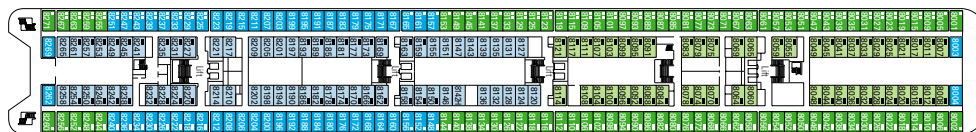

DECK PLAN & ACCOMMODATION

CABINS CATEGORIES

Inside > Bella	Inside > Fantastica	Suite > Aurea
Ocean View > Bella*	Ocean View > Fantastica	
	Suite > Fantastica	

- 3rd bed available in all categories
- 4th bed available in all categories (except Suite Fantastica, Suite Aurea)

- All cabins have one double bed convertible to two single beds, except cabins for guests with disabilities or reduced mobility (H)

* Certain cabins have restricted views

LEGEND

- ▲ Sofa bed
- 3rd bed is a bunk bed
- 3rd and 4th beds are bunks
- ↔ Connecting cabins
- H Cabin for guests with disabilities or reduced mobility

Data and descriptions are subject to change and will be verified at the time of booking.

DECK 13 DECK GAMES SUN DECK

DECK 12 ZAFFIRO

DECK 11 ACQUAMARINA

DECK 10 TORMALINA

DECK 9 AMETISTA

DECK 8 SMERALDO

DECK 7 TOPAZIO

DECK 6 DIAMANTE

DECK 5 RUBINO