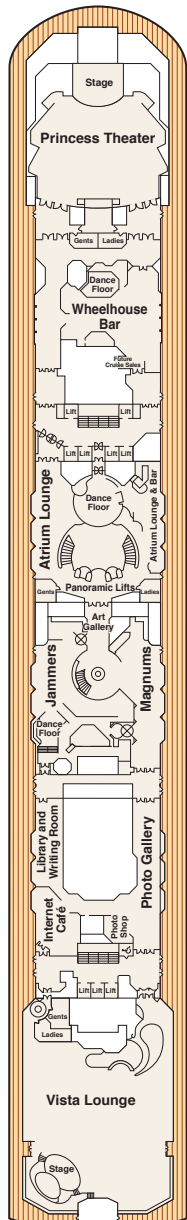

Promenade 7