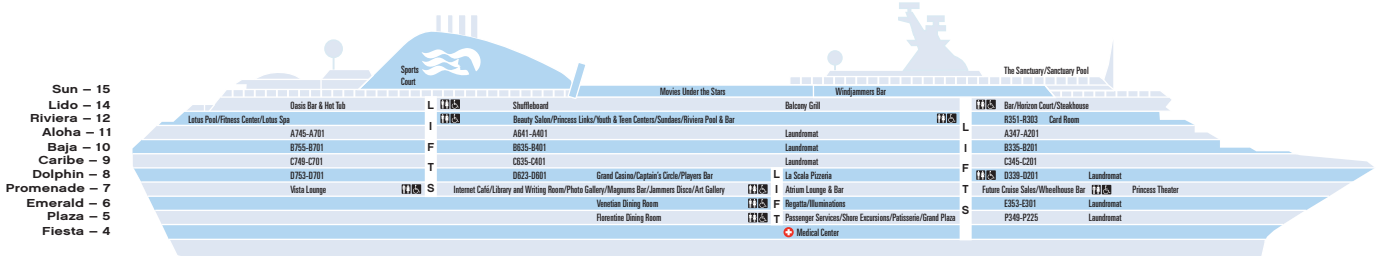

Dawn Princess®

Passenger Capacity: 1,998
Length: 857 ft.
Gross Tonnage: 77,441
Inaugural Cruise: May 10, 1997
Christened by: Original cast of "The Love Boat"

← Aft

Forward →

Sun 15

Lido 14

Riviera 12

Aloha 11

Baja 10

Stateroom Description

SUITE

- S2** Owner's suite Aft (Baja, Caribe)
- S3** Penthouse suite Aft (Dolphin)
- S4** Premium suite Aft (Caribe)

MINI-SUITE

- M4** Premium Aft (Baja, Dolphin)
- MA** Mid-ship (Baja)
- MB** Mid-forward, Mid-aft (Baja)
- ME** Forward (Baja)

BALCONY

- BA** Mid-ship (Baja, Caribe)
- BB** Mid-forward, Mid-aft (Baja, Caribe), Mid-ship (Aloha)
- BC** Mid-forward, Mid-aft (Riviera, Aloha)

BALCONY (CONT.)

- BD** Aft (Baja, Caribe)
- BE** Forward (Baja, Caribe), Aft (Aloha)
- BF** Forward (Riviera, Aloha)