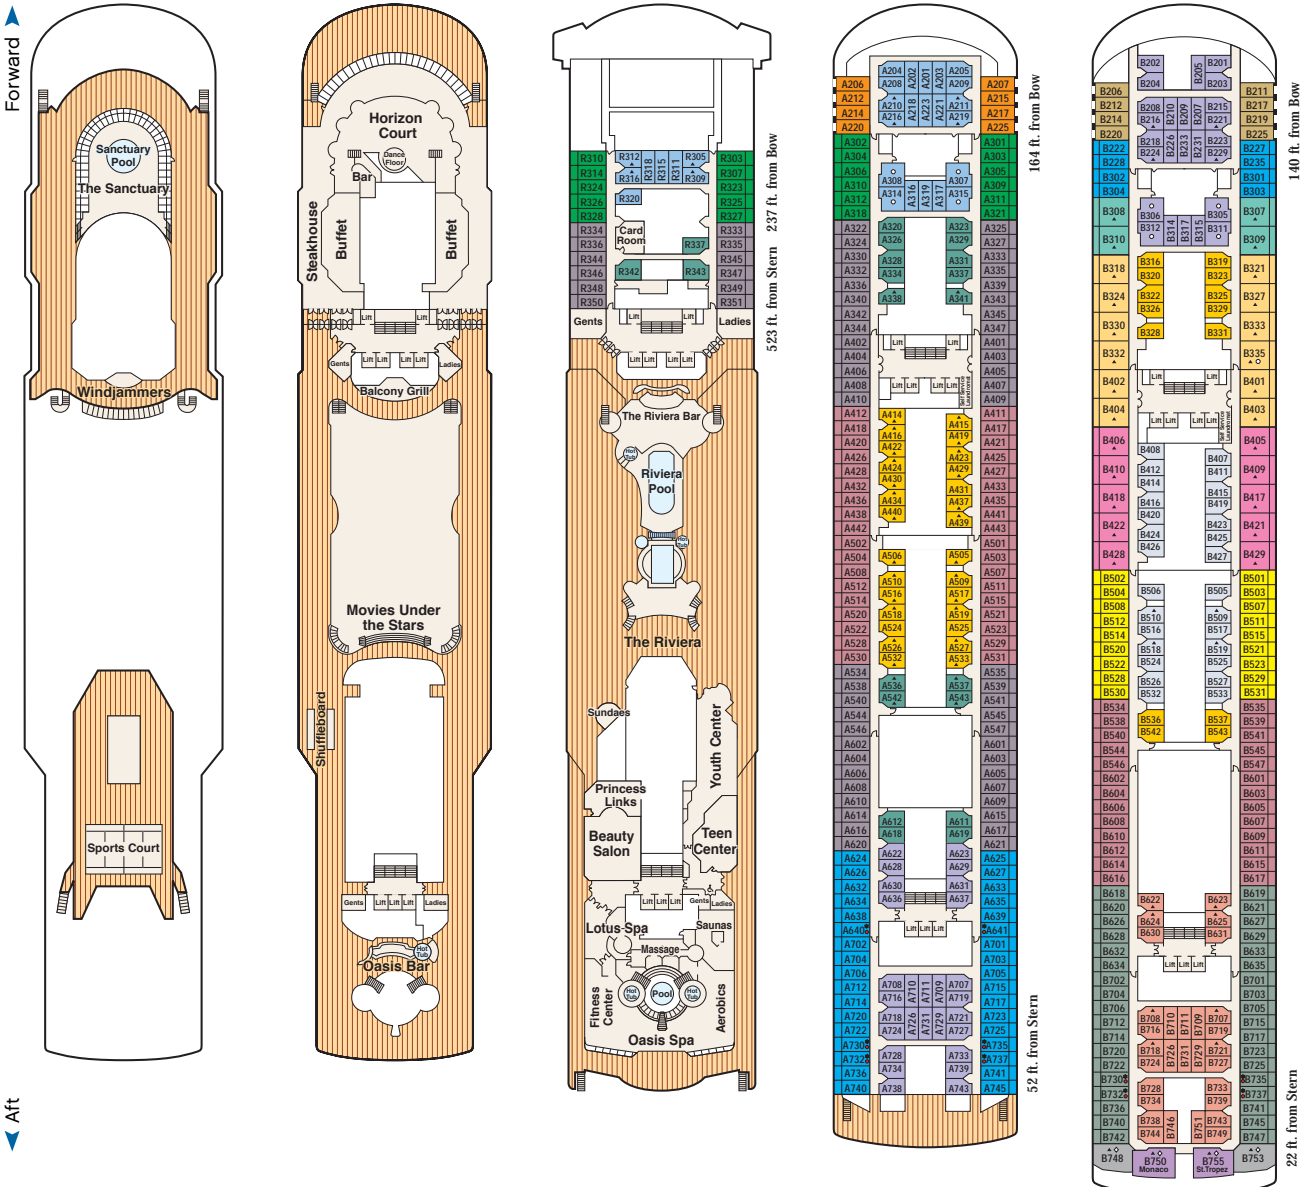

Dawn Princess®

Passenger Capacity: 1,998
Length: 857 ft.
Gross Tonnage: 77,441
Inaugural Cruise: May 10, 1997
Christened by: Original cast of "The Love Boat"

← Aft

Forward →

Sun 15

Lido 14

Riviera 12

Aloha 11

Baja 10

Stateroom Description

SUITE

- S2** Owner's suite Aft (Baja, Caribe)
- S3** Penthouse suite Aft (Dolphin)
- S4** Premium suite Aft (Caribe)

MINI-SUITE

- M4** Premium Aft (Baja, Dolphin)
- MA** Mid-ship (Baja)
- MB** Mid-forward, Mid-aft (Baja)
- ME** Forward (Baja)

BALCONY

- BA** Mid-ship (Baja, Caribe)
- BB** Mid-forward, Mid-aft (Baja, Caribe), Mid-ship (Aloha)
- BC** Mid-forward, Mid-aft (Riviera, Aloha)

BALCONY (CONT.)

- BD** Aft (Baja, Caribe)
- BE** Forward (Baja, Caribe), Aft (Aloha)
- BF** Forward (Riviera, Aloha)

OCEANVIEW

- O4** Premium Aft (Caribe)
- O5** Premium Forward (Baja, Caribe)
- O6** Premium Forward (Aloha)
- OC** Mid-forward, Mid-aft (Emerald, Plaza)
- OE** Aft (Dolphin)
- OF** Forward (Dolphin, Emerald, Plaza)
- OW** Obstructed view Mid-forward, Mid-aft (Dolphin)