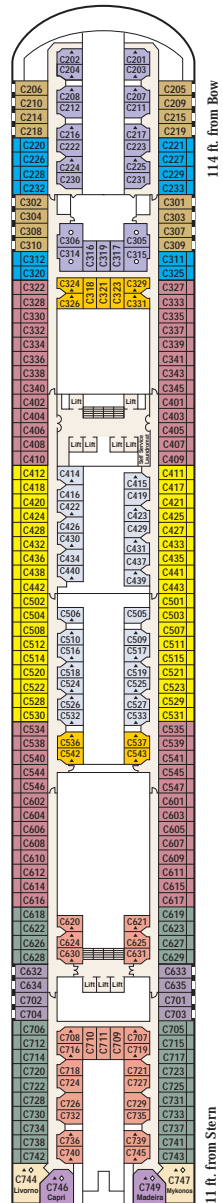

BALCONY (CONT.)

- **BD** Aft (Baja, Caribe)
- **BE** Forward (Baja, Caribe), Aft (Aloha)
- **BF** Forward (Riviera, Aloha)

OCEANVIEW

- **O4** Premium Aft (Caribe)
- **O5** Premium Forward (Baja, Caribe)
- **O6** Premium Forward (Aloha)
- **OC** Mid-forward, Mid-aft (Emerald, Plaza)
- **OE** Aft (Dolphin)
- **OF** Forward (Dolphin, Emerald, Plaza)
- **OW** Obstructed view Mid-forward, Mid-aft (Dolphin)

INTERIOR

- **IA** Mid-ship (Baja, Caribe)
- **IB** Mid-forward, Mid-aft (Baja, Caribe), Mid-ship (Aloha)
- **IC** Mid-forward, Mid-aft (Riviera, Aloha, Dolphin, Emerald, Plaza)
- **ID** Aft (Baja, Caribe)
- **IE** Forward (Baja, Caribe), Aft (Aloha, Dolphin)
- **IF** Forward (Riviera, Aloha, Dolphin, Emerald, Plaza)

- Wheelchair-accessible stateroom
- Will accommodate third and fourth person
- ▲ Will accommodate third person
- Two lower beds not convertible to queen; shower only
- Queen bed not convertible to two twin beds

Note: Some areas of the ship are not accessible to wheelchairs and scooters. Distances shown are from the bow (forward) or stern (aft) to the nearest stateroom.

Stateroom views are considered unobstructed unless noted otherwise. Obstructions do not include certain nautical items like handrails, dividers or ship hardware. For balcony staterooms, the view is determined from the perspective of the balcony railing. Balconies may have either solid steel or toughened glass railing.

Call 1-800-774-6237 for more information.

Caribe 9