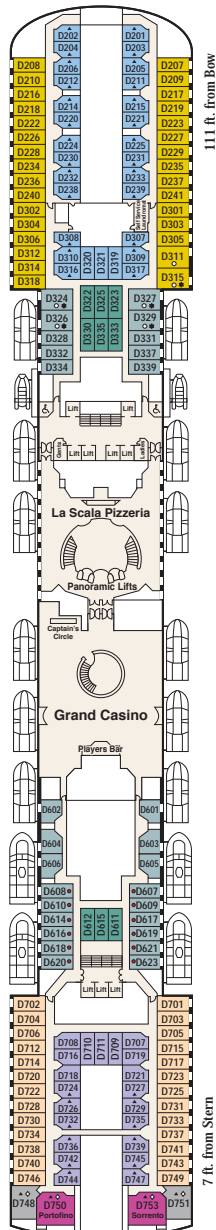

Stateroom Description

SUITE

- **S2** Owner's suite Aft (Baja, Caribe)
- **S3** Penthouse suite Aft (Dolphin)
- **S4** Premium suite Aft (Caribe)

MINI-SUITE

- **M4** Premium Aft (Baja, Dolphin)
- **MA** Mid-ship (Baja)
- **MB** Mid-forward, Mid-aft (Baja)
- **ME** Forward (Baja)

BALCONY

- **BA** Mid-ship (Baja, Caribe)
- **BB** Mid-forward, Mid-aft (Baja, Caribe), Mid-ship (Aloha)
- **BC** Mid-forward, Mid-aft (Riviera, Aloha)

BALCONY (CONT.)

- **BD** Aft (Baja, Caribe)
- **BE** Forward (Baja, Caribe), Aft (Aloha)
- **BF** Forward (Riviera, Aloha)

OCEANVIEW

- **O4** Premium Aft (Caribe)
- **O5** Premium Forward (Baja, Caribe)
- **O6** Premium Forward (Aloha)
- **OC** Mid-forward, Mid-aft (Emerald, Plaza)
- **OE** Aft (Dolphin)
- **OF** Forward (Dolphin, Emerald, Plaza)
- **OW** Obstructed view Mid-forward, Mid-aft (Dolphin)

INTERIOR

- **IA** Mid-ship (Baja, Caribe)
- **IB** Mid-forward, Mid-aft (Baja, Caribe), Mid-ship (Aloha)
- **IC** Mid-forward, Mid-aft (Riviera, Aloha, Dolphin, Emerald, Plaza)
- **ID** Aft (Baja, Caribe)
- **IE** Forward (Baja, Caribe), Aft (Aloha, Dolphin)
- **IF** Forward (Riviera, Aloha, Dolphin, Emerald, Plaza)

- Wheelchair-accessible stateroom
- Will accommodate third and fourth person
- ▲ Will accommodate third person
- Two lower beds not convertible to queen; shower only
- Queen bed not convertible to two twin beds

Note: Some areas of the ship are not accessible to wheelchairs and scooters. Distances shown are from the bow (forward) or stern (aft) to the nearest stateroom.

Stateroom views are considered unobstructed unless noted otherwise. Obstructions do not include certain nautical items like handrails, dividers or ship hardware. For balcony staterooms, the view is determined from the perspective of the balcony railing. Balconies may have either solid steel or toughened glass railing.

Call 1-800-774-6237 for more information.

Dolphin 8