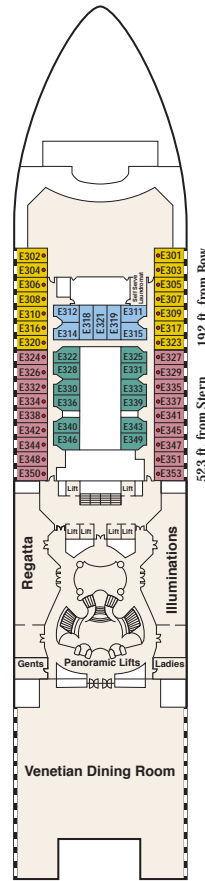

Stateroom Description

SUITE

- **S2** Owner's suite Aft (Baja, Caribe)
- **S3** Penthouse suite Aft (Dolphin)
- **S4** Premium suite Aft (Caribe)

MINI-SUITE

- **M4** Premium Aft (Baja, Dolphin)
- **MA** Mid-ship (Baja)
- **MB** Mid-forward, Mid-aft (Baja)
- **ME** Forward (Baja)

BALCONY

- **BA** Mid-ship (Baja, Caribe)
- **BB** Mid-forward, Mid-aft (Baja, Caribe), Mid-ship (Aloha)
- **BC** Mid-forward, Mid-aft (Riviera, Aloha)

BALCONY (CONT.)

- **BD** Aft (Baja, Caribe)
- **BE** Forward (Baja, Caribe), Aft (Aloha)
- **BF** Forward (Riviera, Aloha)

OCEANVIEW

- **O4** Premium Aft (Caribe)
- **O5** Premium Forward (Baja, Caribe)
- **O6** Premium Forward (Aloha)
- **OC** Mid-forward, Mid-aft (Emerald, Plaza)
- **OE** Aft (Dolphin)
- **OF** Forward (Dolphin, Emerald, Plaza)
- **OW** Obstructed view Mid-forward, Mid-aft (Dolphin)

INTERIOR

- **IA** Mid-ship (Baja, Caribe)
- **IB** Mid-forward, Mid-aft (Baja, Caribe), Mid-ship (Aloha)
- **IC** Mid-forward, Mid-aft (Riviera, Aloha, Dolphin, Emerald, Plaza)
- **ID** Aft (Baja, Caribe)
- **IE** Forward (Baja, Caribe), Aft (Aloha, Dolphin)
- **IF** Forward (Riviera, Aloha, Dolphin, Emerald, Plaza)

- Wheelchair-accessible stateroom
- Will accommodate third and fourth person
- ▲ Will accommodate third person
- Two lower beds not convertible to queen; shower only
- Queen bed not convertible to two twin beds

Note: Some areas of the ship are not accessible to wheelchairs and scooters. Distances shown are from the bow (forward) or stern (aft) to the nearest stateroom.

Stateroom views are considered unobstructed unless noted otherwise. Obstructions do not include certain nautical items like handrails, dividers or ship hardware. For balcony staterooms, the view is determined from the perspective of the balcony railing. Balconies may have either solid steel or toughened glass railing.

Call 1-800-774-6237 for more information.

Emerald 6