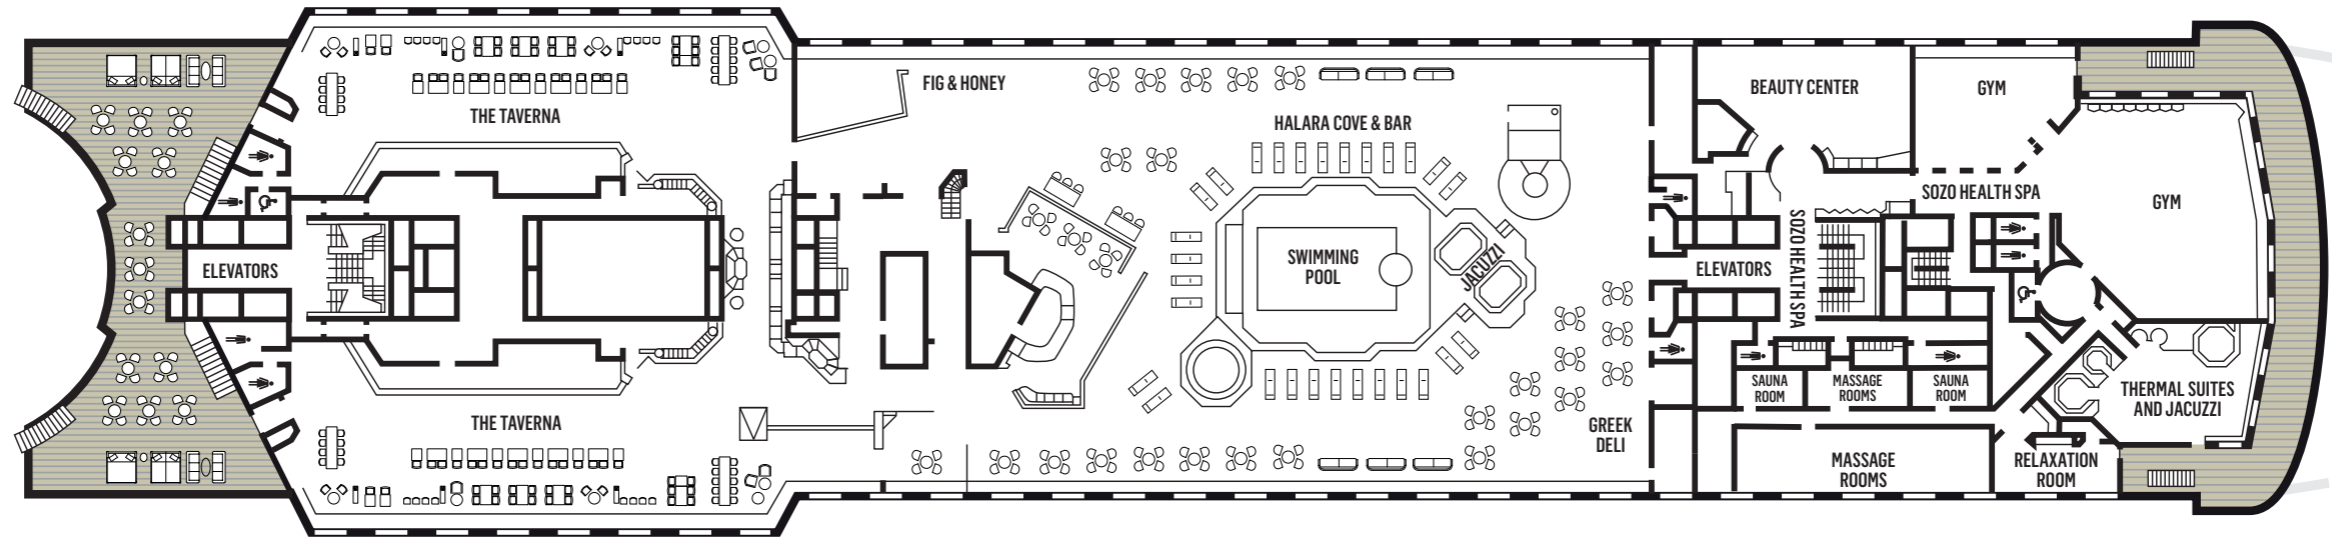

Length 219,30 m

Tonnage 55,877 grt

Flag Bermuda

Deckplans and stateroom layouts are given purely as a guide. Size and layout may vary within the same category.

CATEGORY	DECK	DESCRIPTION	NUMBER OF STATEROOMS
INTERIOR COSMOS CABINS			
IA	4	2 lower beds, 1 upper bed, 1 single or double sofa with bunk beds, bathroom with shower	24
IB	5/9	2 lower beds, 1 upper bed, 1 single sofa, bathroom with shower	46
IC	5/6/9/10	2 lower beds, 1 upper bed, 1 single or double sofa with bunk beds, bathroom with shower	59
EXTERIOR COSMOS CABINS			
XA	4/5	2 lower beds, double bed sofa with bunk beds, bathroom with shower or bathtub	20
XBO	6	2 lower beds, bathroom with bathtub (obstructed view)	34
XB	4/6	2 lower beds, 1 upper bed, 1 single or double sofa with bunk beds, bathroom with shower or bathtub	104
XC	4/5	2 lower beds, 1 upper bed, 1 single or double sofa with bunk beds, bathroom with bathtub	98
XD	5/9	2 lower beds, 1 single or double sofa with bunk beds, bathroom with bathtub	96
DREAM SUITES			
SJA Junior Dream Suites	9	2 lower beds, single sofa bed, bathroom with jet tubs or shower	24
SJB Junior Dream Suites	9	2 lower beds, single sofa bed, bathroom with jet tubs	76
SJC Junior Dream Suites	10	2 lower beds, single sofa bed, bathroom with jet tubs	20
SG Grand Dream Suites	10	2 lower beds, double sofa bed, bathroom with shower with balcony	28
SP The Stargazer Suite	10	1 double bed, double sofa bed, bathroom with shower and jacuzzi bathtub	1

DECK 4

DECK 5

DECK 6

DECK 7

DECK 8

DECK 9

DECK 10

DECK 11

DECK 12+14