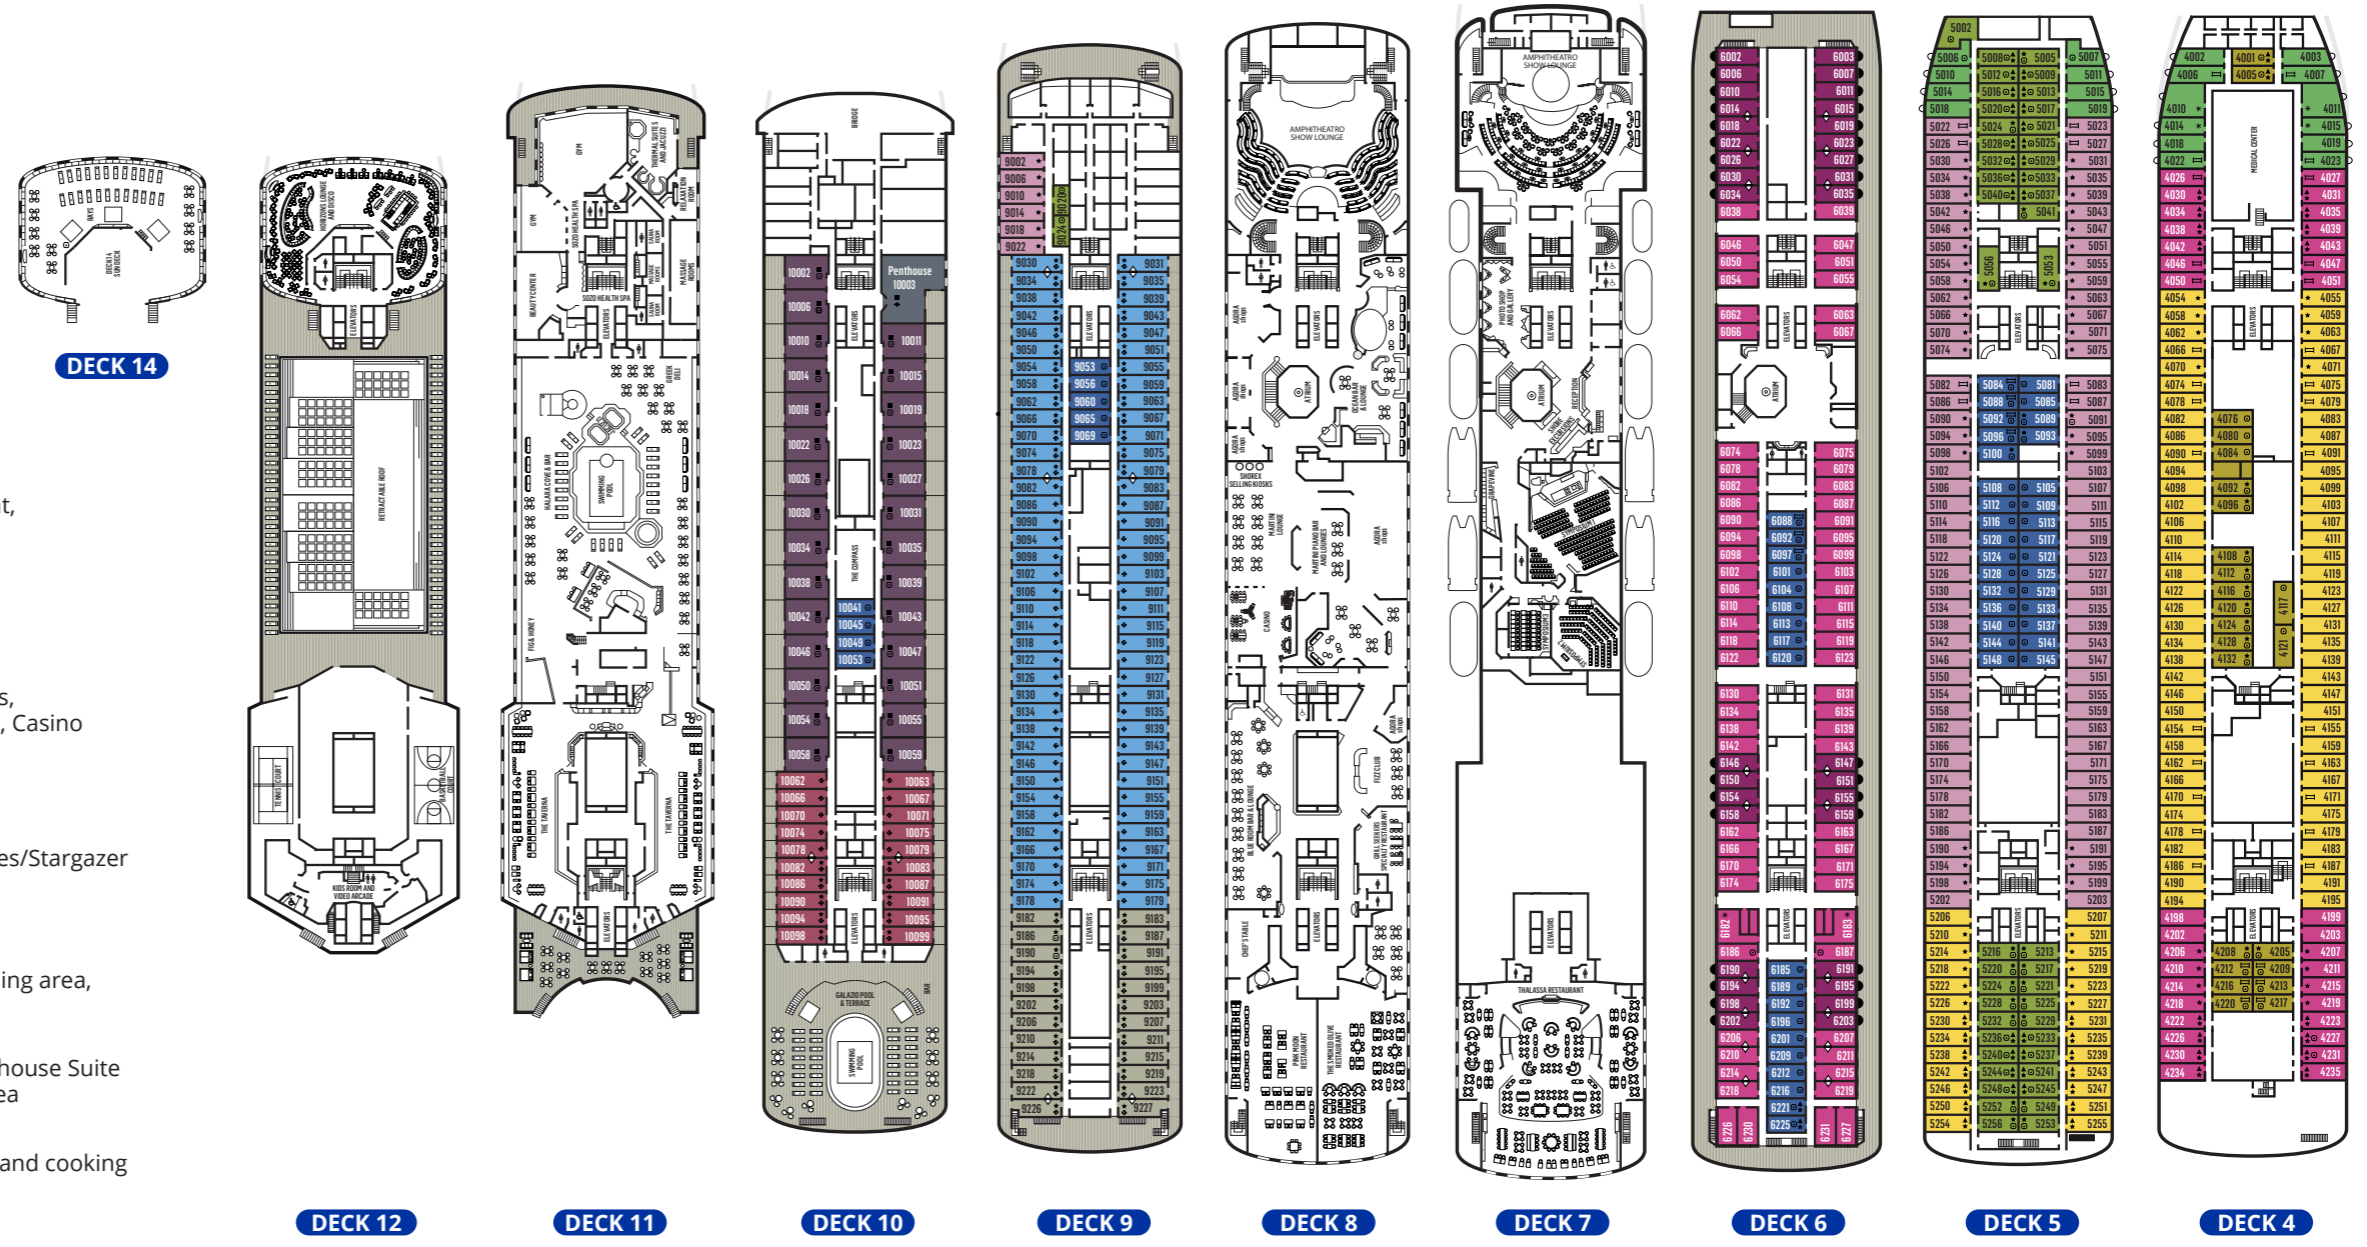

- Deck 6** Walking around deck
- Deck 4** Medical Center

YOUR SHIP

- 1260 guests in 630 staterooms, 149 with private balcony
- All staterooms are equipped with telephone, hairdryers, safety deposit boxes & TV
- Wi-Fi and doctor on board at extra cost

Length 219,30 m

Tonnage 55,877 grt

Flag Bermuda

Deckplans and stateroom layouts are given purely as a guide. Size and layout may vary within the same category.

CATEGORY	DECK	DESCRIPTION	NUMBER OF STATEROOMS
INTERIOR COSMOS CABINS			
IA	4	2 lower beds, 1 upper bed, 1 single or double sofa with bunk beds, bathroom with shower	24
IB	5/9	2 lower beds, 1 upper bed, 1 single sofa, bathroom with shower	46
IC	5/6/9/10	2 lower beds, 1 upper bed, 1 single or double sofa with bunk beds, bathroom with shower	59
EXTERIOR COSMOS CABINS			
XA	4/5	2 lower beds, double bed sofa with bunk beds, bathroom with shower or bathtub	20
XBO	6	2 lower beds, bathroom with bathtub (obstructed view)	34
XB	4/6	2 lower beds, 1 upper bed, 1 single or double sofa with bunk beds, bathroom with shower or bathtub	104
XC	4/5	2 lower beds, 1 upper bed, 1 single or double sofa with bunk beds, bathroom with bathtub	98
XD	5/9	2 lower beds, 1 single or double sofa with bunk beds, bathroom with bathtub	96
DREAM SUITES			
SJA Junior Dream Suites	9	2 lower beds, single sofa bed, bathroom with jet tubs or shower	24
SJB Junior Dream Suites	9	2 lower beds, single sofa bed, bathroom with jet tubs	76
SJC Junior Dream Suites	10	2 lower beds, single sofa bed, bathroom with jet tubs	20
SG Grand Dream Suites	10	2 lower beds, double sofa bed, bathroom with shower with balcony	28
SP The Stargazer Suite	10	1 double bed, double sofa bed, bathroom with shower and jacuzzi bathtub	1