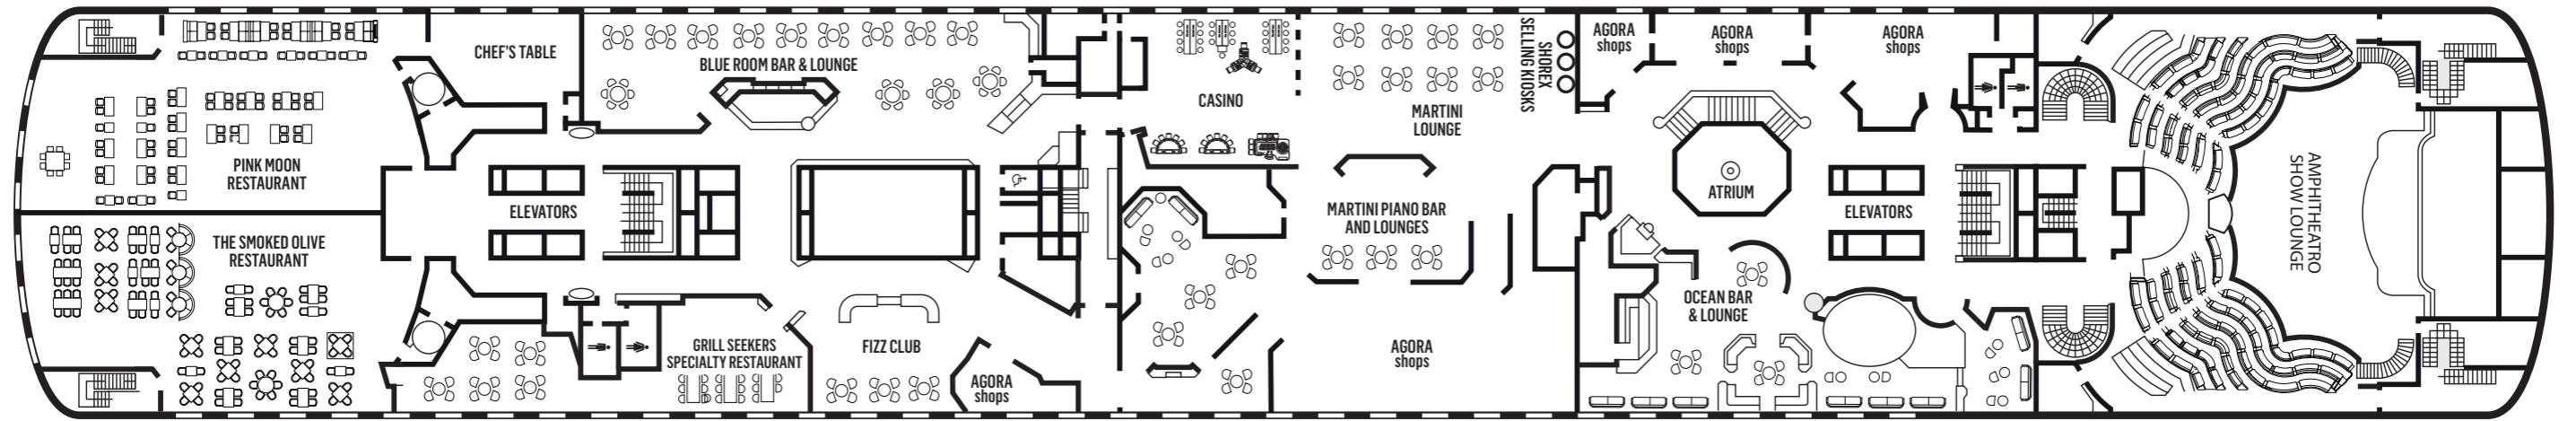

Length 219,30 m

Tonnage 55,877 grt

Flag Bermuda

Deckplans and stateroom layouts are given purely as a guide. Size and layout may vary within the same category.

CATEGORY	DECK	DESCRIPTION	NUMBER OF STATEROOMS
INTERIOR COSMOS CABINS			
IA	4	2 lower beds, 1 upper bed, 1 single or double sofa with bunk beds, bathroom with shower	24
IB	5/9	2 lower beds, 1 upper bed, 1 single sofa, bathroom with shower	46
IC	5/6/9/10	2 lower beds, 1 upper bed, 1 single or double sofa with bunk beds, bathroom with shower	59
EXTERIOR COSMOS CABINS			
XA	4/5	2 lower beds, double bed sofa with bunk beds, bathroom with shower or bathtub	20
XBO	6	2 lower beds, bathroom with bathtub (obstructed view)	34
XB	4/6	2 lower beds, 1 upper bed, 1 single or double sofa with bunk beds, bathroom with shower or bathtub	104
XC	4/5	2 lower beds, 1 upper bed, 1 single or double sofa with bunk beds, bathroom with bathtub	98
XD	5/9	2 lower beds, 1 single or double sofa with bunk beds, bathroom with bathtub	96
DREAM SUITES			
SJA Junior Dream Suites	9	2 lower beds, single sofa bed, bathroom with jet tubs or shower	24
SJB Junior Dream Suites	9	2 lower beds, single sofa bed, bathroom with jet tubs	76
SJC Junior Dream Suites	10	2 lower beds, single sofa bed, bathroom with jet tubs	20
SG Grand Dream Suites	10	2 lower beds, double sofa bed, bathroom with shower with balcony	28
SP The Stargazer Suite	10	1 double bed, double sofa bed, bathroom with shower and jacuzzi bathtub	1

DECK 4

DECK 5

DECK 6

DECK 7

DECK 8

DECK 9

DECK 10

DECK 11

DECK 12+14