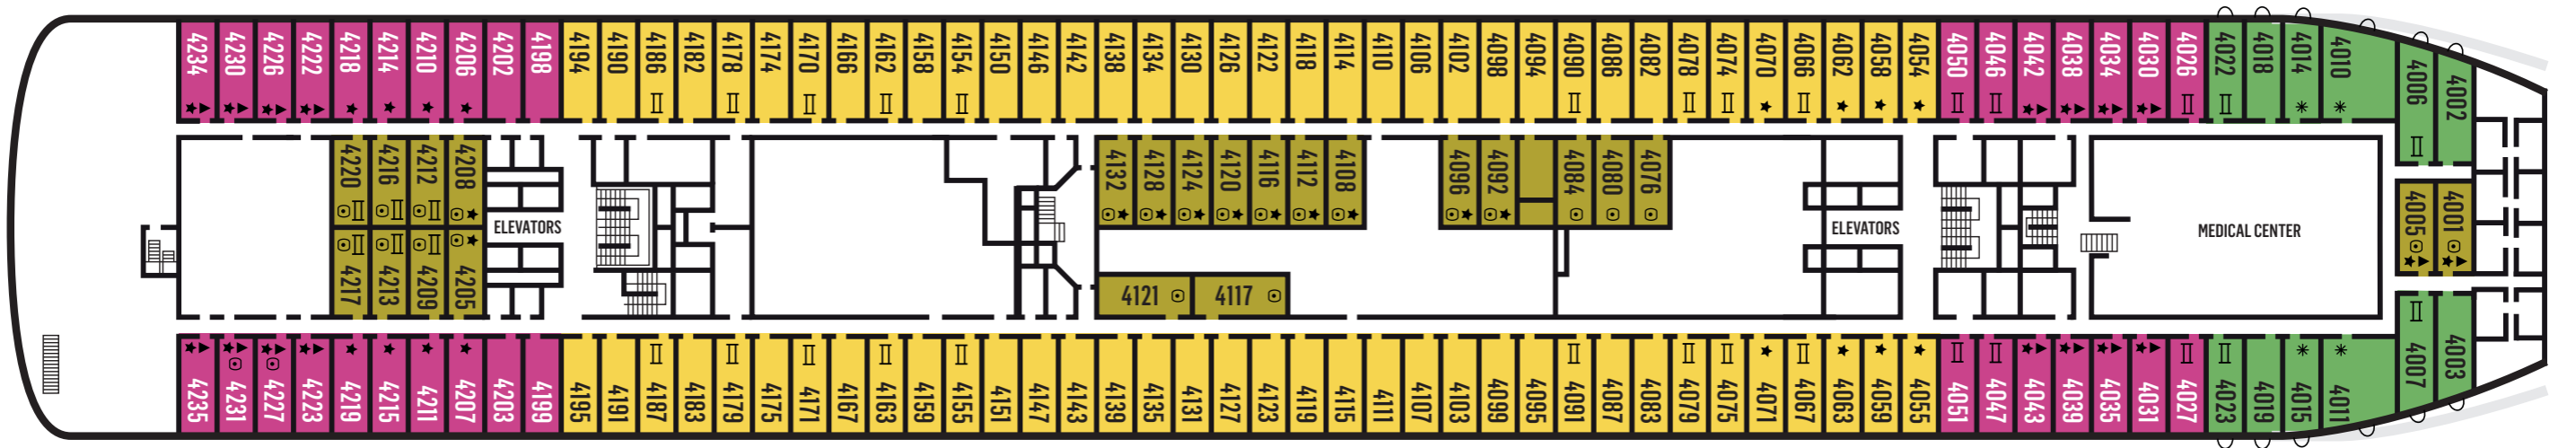

- Deck 6** Walking around deck
- Deck 4** Medical Center

YOUR SHIP

- 1260 guests in 630 staterooms, 149 with private balcony
- All staterooms are equipped with telephone, hairdryers, safety deposit boxes & TV
- Wi-Fi and doctor on board at extra cost

Length 219,30 m

Tonnage 55,877 grt

Flag Bermuda

Deckplans and stateroom layouts are given purely as a guide. Size and layout may vary within the same category.

CATEGORY	DECK	DESCRIPTION	NUMBER OF STATEROOMS
INTERIOR COSMOS CABINS			
IA	4	2 lower beds, 1 upper bed, 1 single or double sofa with bunk beds, bathroom with shower	24
IB	5/9	2 lower beds, 1 upper bed, 1 single sofa, bathroom with shower	46
IC	5/6/9/10	2 lower beds, 1 upper bed, 1 single or double sofa with bunk beds, bathroom with shower	59
EXTERIOR COSMOS CABINS			
XA	4/5	2 lower beds, double bed sofa with bunk beds, bathroom with shower or bathtub	20
XBO	6	2 lower beds, bathroom with bathtub (obstructed view)	34
XB	4/6	2 lower beds, 1 upper bed, 1 single or double sofa with bunk beds, bathroom with shower or bathtub	104
XC	4/5	2 lower beds, 1 upper bed, 1 single or double sofa with bunk beds, bathroom with bathtub	98
XD	5/9	2 lower beds, 1 single or double sofa with bunk beds, bathroom with bathtub	96
DREAM SUITES			
SJA Junior Dream Suites	9	2 lower beds, single sofa bed, bathroom with jet tubs or shower	24
SJB Junior Dream Suites	9	2 lower beds, single sofa bed, bathroom with jet tubs	76
SJC Junior Dream Suites	10	2 lower beds, single sofa bed, bathroom with jet tubs	20
SG Grand Dream Suites	10	2 lower beds, double sofa bed, bathroom with shower with balcony	28
SP The Stargazer Suite	10	1 double bed, double sofa bed, bathroom with shower and jacuzzi bathtub	1

DECK 4

DECK 5

DECK 6

DECK 7

DECK 8

DECK 9

DECK 10

DECK 11