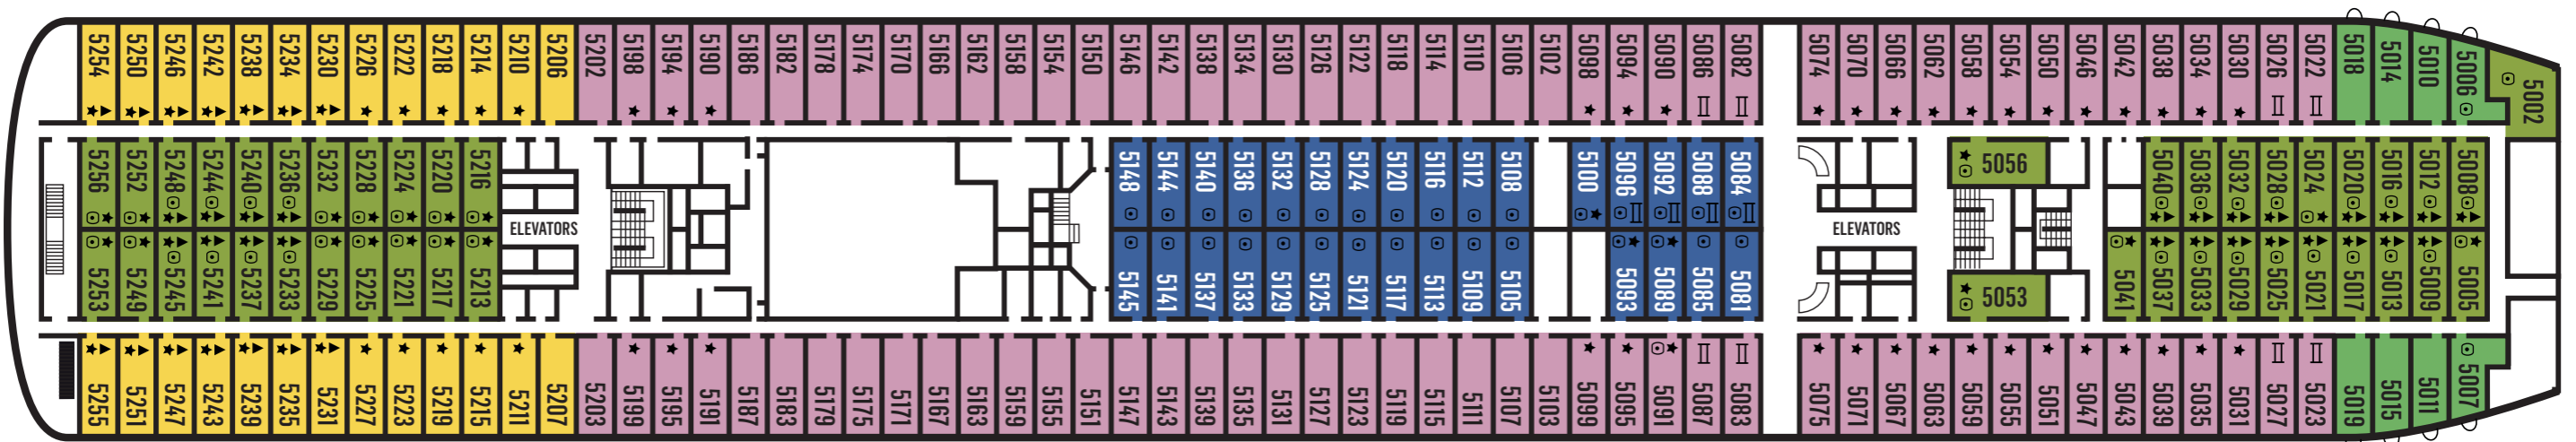

Length 219,30 m

Tonnage 55,877 grt

Flag Bermuda

Deckplans and stateroom layouts are given purely as a guide. Size and layout may vary within the same category.

CATEGORY	DECK	DESCRIPTION	NUMBER OF STATEROOMS
INTERIOR COSMOS CABINS			
IA	4	2 lower beds, 1 upper bed, 1 single or double sofa with bunk beds, bathroom with shower	24
IB	5/9	2 lower beds, 1 upper bed, 1 single sofa, bathroom with shower	46
IC	5/6/9/10	2 lower beds, 1 upper bed, 1 single or double sofa with bunk beds, bathroom with shower	59
EXTERIOR COSMOS CABINS			
XA	4/5	2 lower beds, double bed sofa with bunk beds, bathroom with shower or bathtub	20
XBO	6	2 lower beds, bathroom with bathtub (obstructed view)	34
XB	4/6	2 lower beds, 1 upper bed, 1 single or double sofa with bunk beds, bathroom with shower or bathtub	104
XC	4/5	2 lower beds, 1 upper bed, 1 single or double sofa with bunk beds, bathroom with bathtub	98
XD	5/9	2 lower beds, 1 single or double sofa with bunk beds, bathroom with bathtub	96
DREAM SUITES			
SJA Junior Dream Suites	9	2 lower beds, single sofa bed, bathroom with jet tubs or shower	24
SJB Junior Dream Suites	9	2 lower beds, single sofa bed, bathroom with jet tubs	76
SJC Junior Dream Suites	10	2 lower beds, single sofa bed, bathroom with jet tubs	20
SG Grand Dream Suites	10	2 lower beds, double sofa bed, bathroom with shower with balcony	28
SP The Stargazer Suite	10	1 double bed, double sofa bed, bathroom with shower and jacuzzi bathtub	1

DECK 4

DECK 5

DECK 6

DECK 7

DECK 8

DECK 9

DECK 10

DECK 11

DECK 12+14