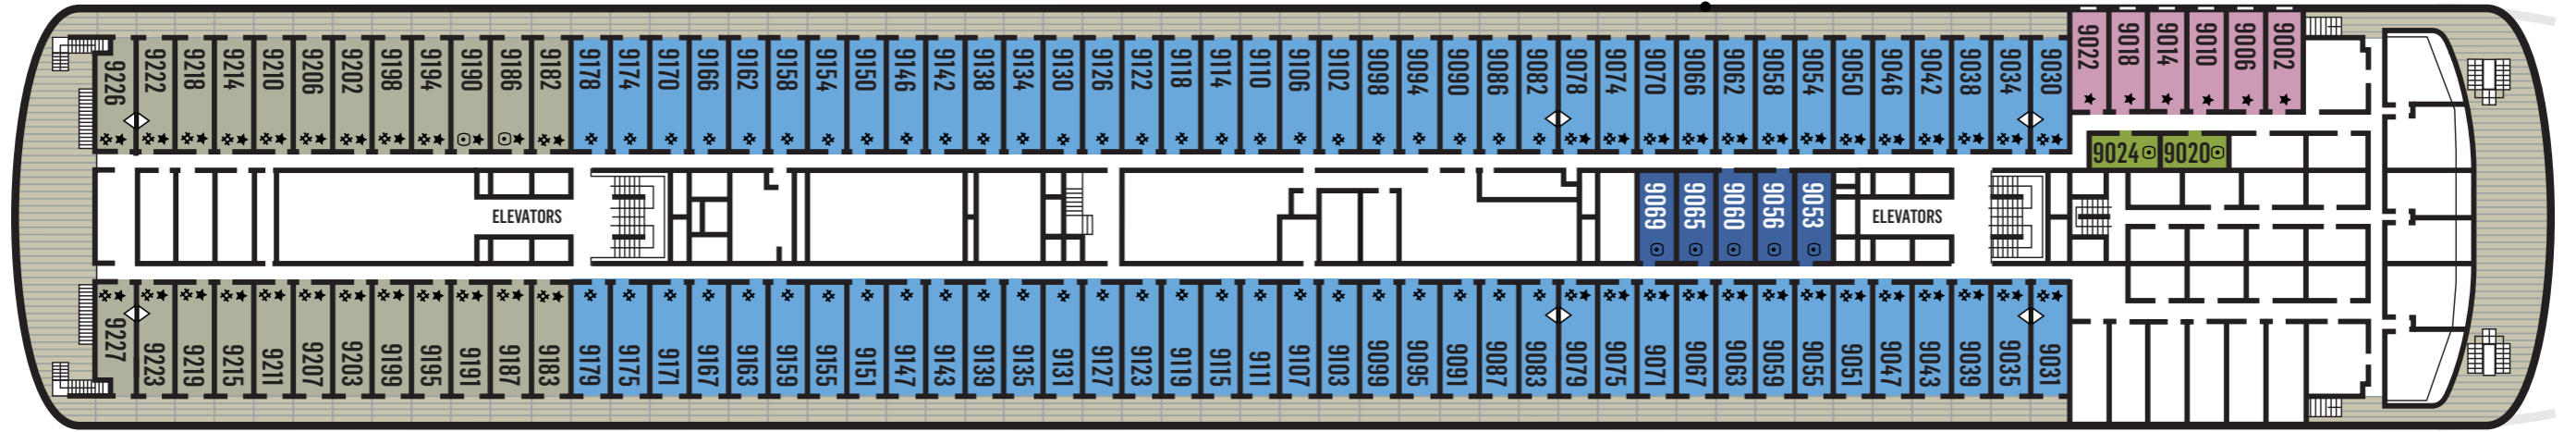

Length 219,30 m

Tonnage 55,877 grt

Flag Bermuda

Deckplans and stateroom layouts are given purely as a guide. Size and layout may vary within the same category.

CATEGORY	DECK	DESCRIPTION	NUMBER OF STATEROOMS
INTERIOR COSMOS CABINS			
IA	4	2 lower beds, 1 upper bed, 1 single or double sofa with bunk beds, bathroom with shower	24
IB	5/9	2 lower beds, 1 upper bed, 1 single sofa, bathroom with shower	46
IC	5/6/9/10	2 lower beds, 1 upper bed, 1 single or double sofa with bunk beds, bathroom with shower	59
EXTERIOR COSMOS CABINS			
XA	4/5	2 lower beds, double bed sofa with bunk beds, bathroom with shower or bathtub	20
XBO	6	2 lower beds, bathroom with bathtub (obstructed view)	34
XB	4/6	2 lower beds, 1 upper bed, 1 single or double sofa with bunk beds, bathroom with shower or bathtub	104
XC	4/5	2 lower beds, 1 upper bed, 1 single or double sofa with bunk beds, bathroom with bathtub	98
XD	5/9	2 lower beds, 1 single or double sofa with bunk beds, bathroom with bathtub	96
DREAM SUITES			
SJA Junior Dream Suites	9	2 lower beds, single sofa bed, bathroom with jet tubs or shower	24
SJB Junior Dream Suites	9	2 lower beds, single sofa bed, bathroom with jet tubs	76
SJC Junior Dream Suites	10	2 lower beds, single sofa bed, bathroom with jet tubs	20
SG Grand Dream Suites	10	2 lower beds, double sofa bed, bathroom with shower with balcony	28
SP The Stargazer Suite	10	1 double bed, double sofa bed, bathroom with shower and jacuzzi bathtub	1

DECK 4

DECK 5

DECK 6

DECK 7

DECK 8

DECK 9

DECK 10

DECK 11

DECK 12+14