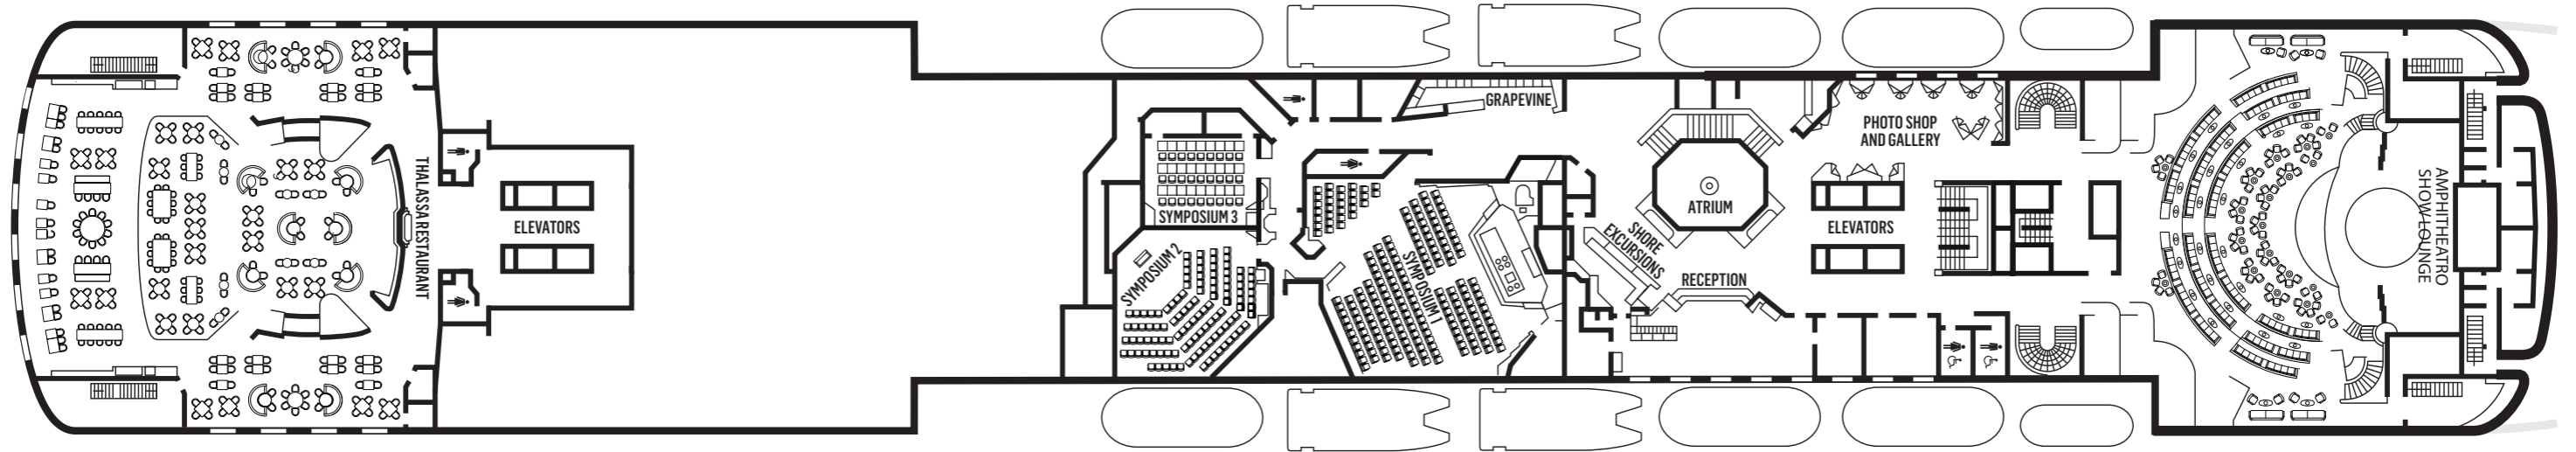

Length 219,30 m

Tonnage 55,877 grt

Flag Bermuda

Deckplans and stateroom layouts are given purely as a guide. Size and layout may vary within the same category.

CATEGORY	DECK	DESCRIPTION	NUMBER OF STATEROOMS
INTERIOR COSMOS CABINS			
IA	4	2 lower beds, 1 upper bed, 1 single or double sofa with bunk beds, bathroom with shower	24
IB	5/9	2 lower beds, 1 upper bed, 1 single sofa, bathroom with shower	46
IC	5/6/9/10	2 lower beds, 1 upper bed, 1 single or double sofa with bunk beds, bathroom with shower	59
EXTERIOR COSMOS CABINS			
XA	4/5	2 lower beds, double bed sofa with bunk beds, bathroom with shower or bathtub	20
XBO	6	2 lower beds, bathroom with bathtub (obstructed view)	34
XB	4/6	2 lower beds, 1 upper bed, 1 single or double sofa with bunk beds, bathroom with shower or bathtub	104
XC	4/5	2 lower beds, 1 upper bed, 1 single or double sofa with bunk beds, bathroom with bathtub	98
XD	5/9	2 lower beds, 1 single or double sofa with bunk beds, bathroom with bathtub	96
DREAM SUITES			
SJA Junior Dream Suites	9	2 lower beds, single sofa bed, bathroom with jet tubs or shower	24
SJB Junior Dream Suites	9	2 lower beds, single sofa bed, bathroom with jet tubs	76
SJC Junior Dream Suites	10	2 lower beds, single sofa bed, bathroom with jet tubs	20
SG Grand Dream Suites	10	2 lower beds, double sofa bed, bathroom with shower with balcony	28
SP The Stargazer Suite	10	1 double bed, double sofa bed, bathroom with shower and jacuzzi bathtub	1

DECK 4

DECK 5

DECK 6

DECK 7

DECK 8

DECK 9

DECK 10

DECK 11

DECK 12+14