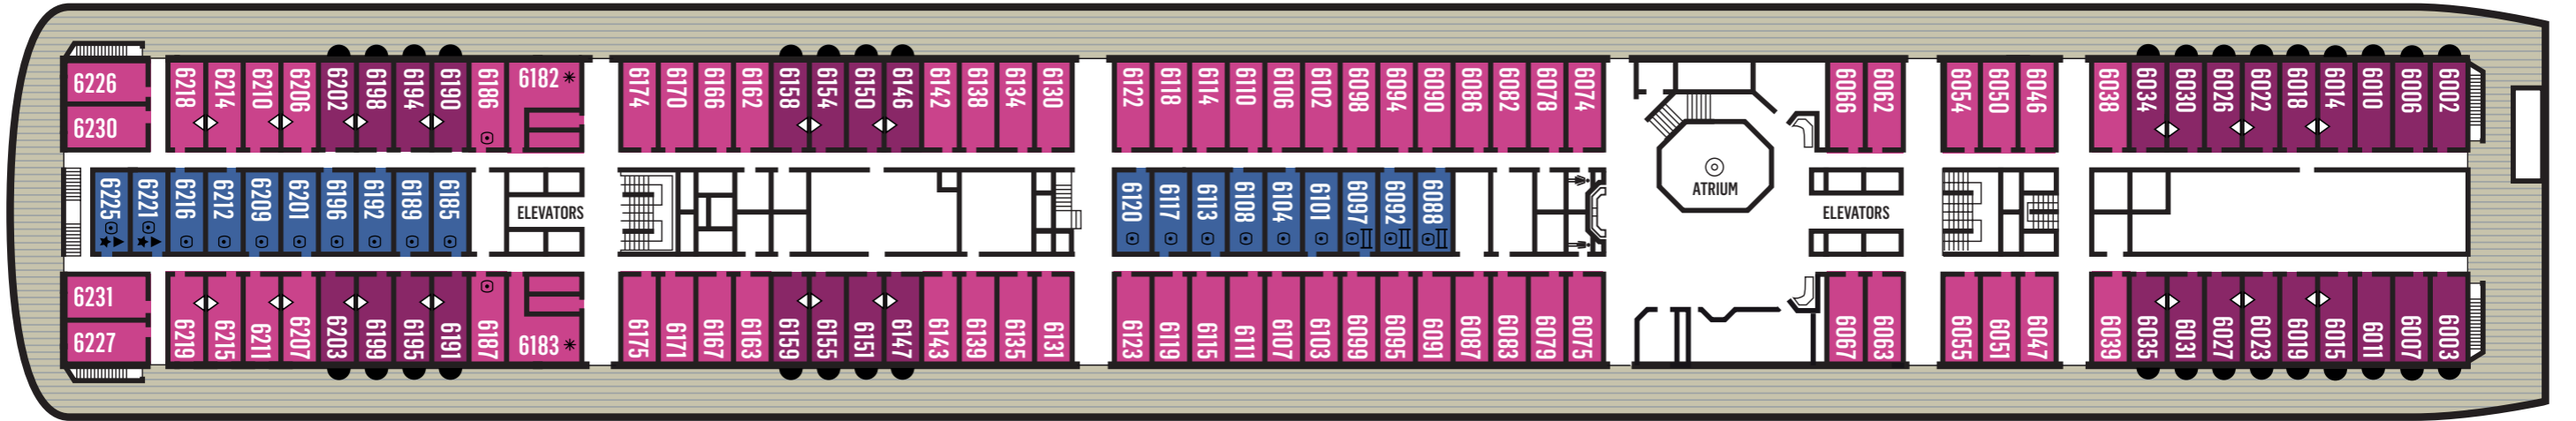

Length 219,30 m

Tonnage 55,877 grt

Flag Bermuda

Deckplans and stateroom layouts are given purely as a guide. Size and layout may vary within the same category.

CATEGORY	DECK	DESCRIPTION	NUMBER OF STATEROOMS
INTERIOR COSMOS CABINS			
IA	4	2 lower beds, 1 upper bed, 1 single or double sofa with bunk beds, bathroom with shower	24
IB	5/9	2 lower beds, 1 upper bed, 1 single sofa, bathroom with shower	46
IC	5/6/9/10	2 lower beds, 1 upper bed, 1 single or double sofa with bunk beds, bathroom with shower	59
EXTERIOR COSMOS CABINS			
XA	4/5	2 lower beds, double bed sofa with bunk beds, bathroom with shower or bathtub	20
XBO	6	2 lower beds, bathroom with bathtub (obstructed view)	34
XB	4/6	2 lower beds, 1 upper bed, 1 single or double sofa with bunk beds, bathroom with shower or bathtub	104
XC	4/5	2 lower beds, 1 upper bed, 1 single or double sofa with bunk beds, bathroom with bathtub	98
XD	5/9	2 lower beds, 1 single or double sofa with bunk beds, bathroom with bathtub	96
DREAM SUITES			
SJA Junior Dream Suites	9	2 lower beds, single sofa bed, bathroom with jet tubs or shower	24
SJB Junior Dream Suites	9	2 lower beds, single sofa bed, bathroom with jet tubs	76
SJC Junior Dream Suites	10	2 lower beds, single sofa bed, bathroom with jet tubs	20
SG Grand Dream Suites	10	2 lower beds, double sofa bed, bathroom with shower with balcony	28
SP The Stargazer Suite	10	1 double bed, double sofa bed, bathroom with shower and jacuzzi bathtub	1

DECK 4

DECK 5

DECK 6

DECK 7

DECK 8

DECK 9

DECK 10

DECK 11