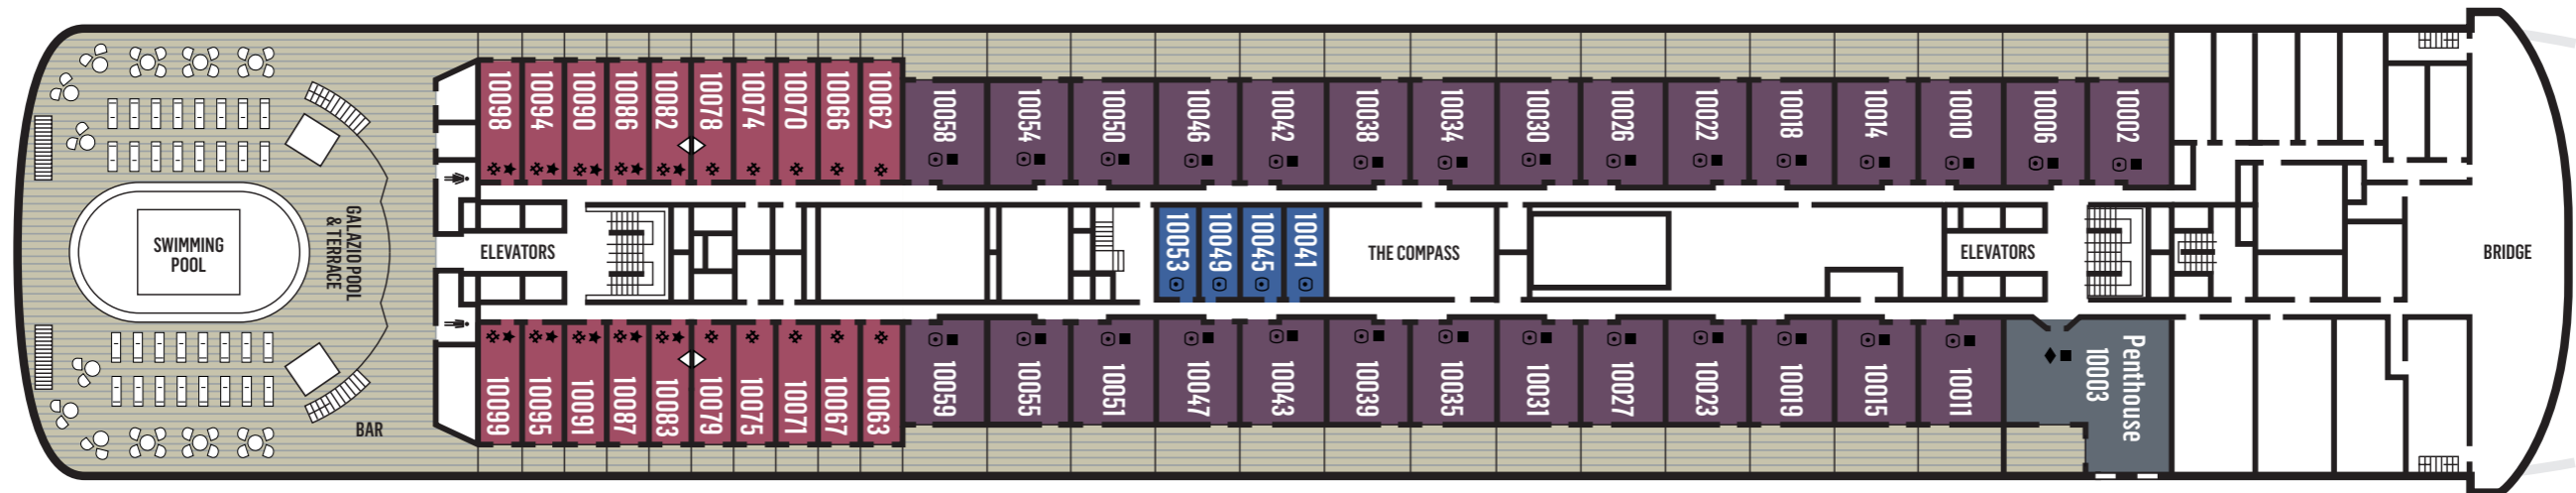

Length 219,30 m

Tonnage 55,877 grt

Flag Bermuda

Deckplans and stateroom layouts are given purely as a guide. Size and layout may vary within the same category.

CATEGORY	DECK	DESCRIPTION	NUMBER OF STATEROOMS
INTERIOR COSMOS CABINS			
IA	4	2 lower beds, 1 upper bed, 1 single or double sofa with bunk beds, bathroom with shower	24
IB	5/9	2 lower beds, 1 upper bed, 1 single sofa, bathroom with shower	46
IC	5/6/9/10	2 lower beds, 1 upper bed, 1 single or double sofa with bunk beds, bathroom with shower	59
EXTERIOR COSMOS CABINS			
XA	4/5	2 lower beds, double bed sofa with bunk beds, bathroom with shower or bathtub	20
XBO	6	2 lower beds, bathroom with bathtub (obstructed view)	34
XB	4/6	2 lower beds, 1 upper bed, 1 single or double sofa with bunk beds, bathroom with shower or bathtub	104
XC	4/5	2 lower beds, 1 upper bed, 1 single or double sofa with bunk beds, bathroom with bathtub	98
XD	5/9	2 lower beds, 1 single or double sofa with bunk beds, bathroom with bathtub	96
DREAM SUITES			
SJA Junior Dream Suites	9	2 lower beds, single sofa bed, bathroom with jet tubs or shower	24
SJB Junior Dream Suites	9	2 lower beds, single sofa bed, bathroom with jet tubs	76
SJC Junior Dream Suites	10	2 lower beds, single sofa bed, bathroom with jet tubs	20
SG Grand Dream Suites	10	2 lower beds, double sofa bed, bathroom with shower with balcony	28
SP The Stargazer Suite	10	1 double bed, double sofa bed, bathroom with shower and jacuzzi bathtub	1

DECK 4

DECK 5

DECK 6

DECK 7

DECK 8

DECK 9

DECK 10

DECK 11

DECK 12+14