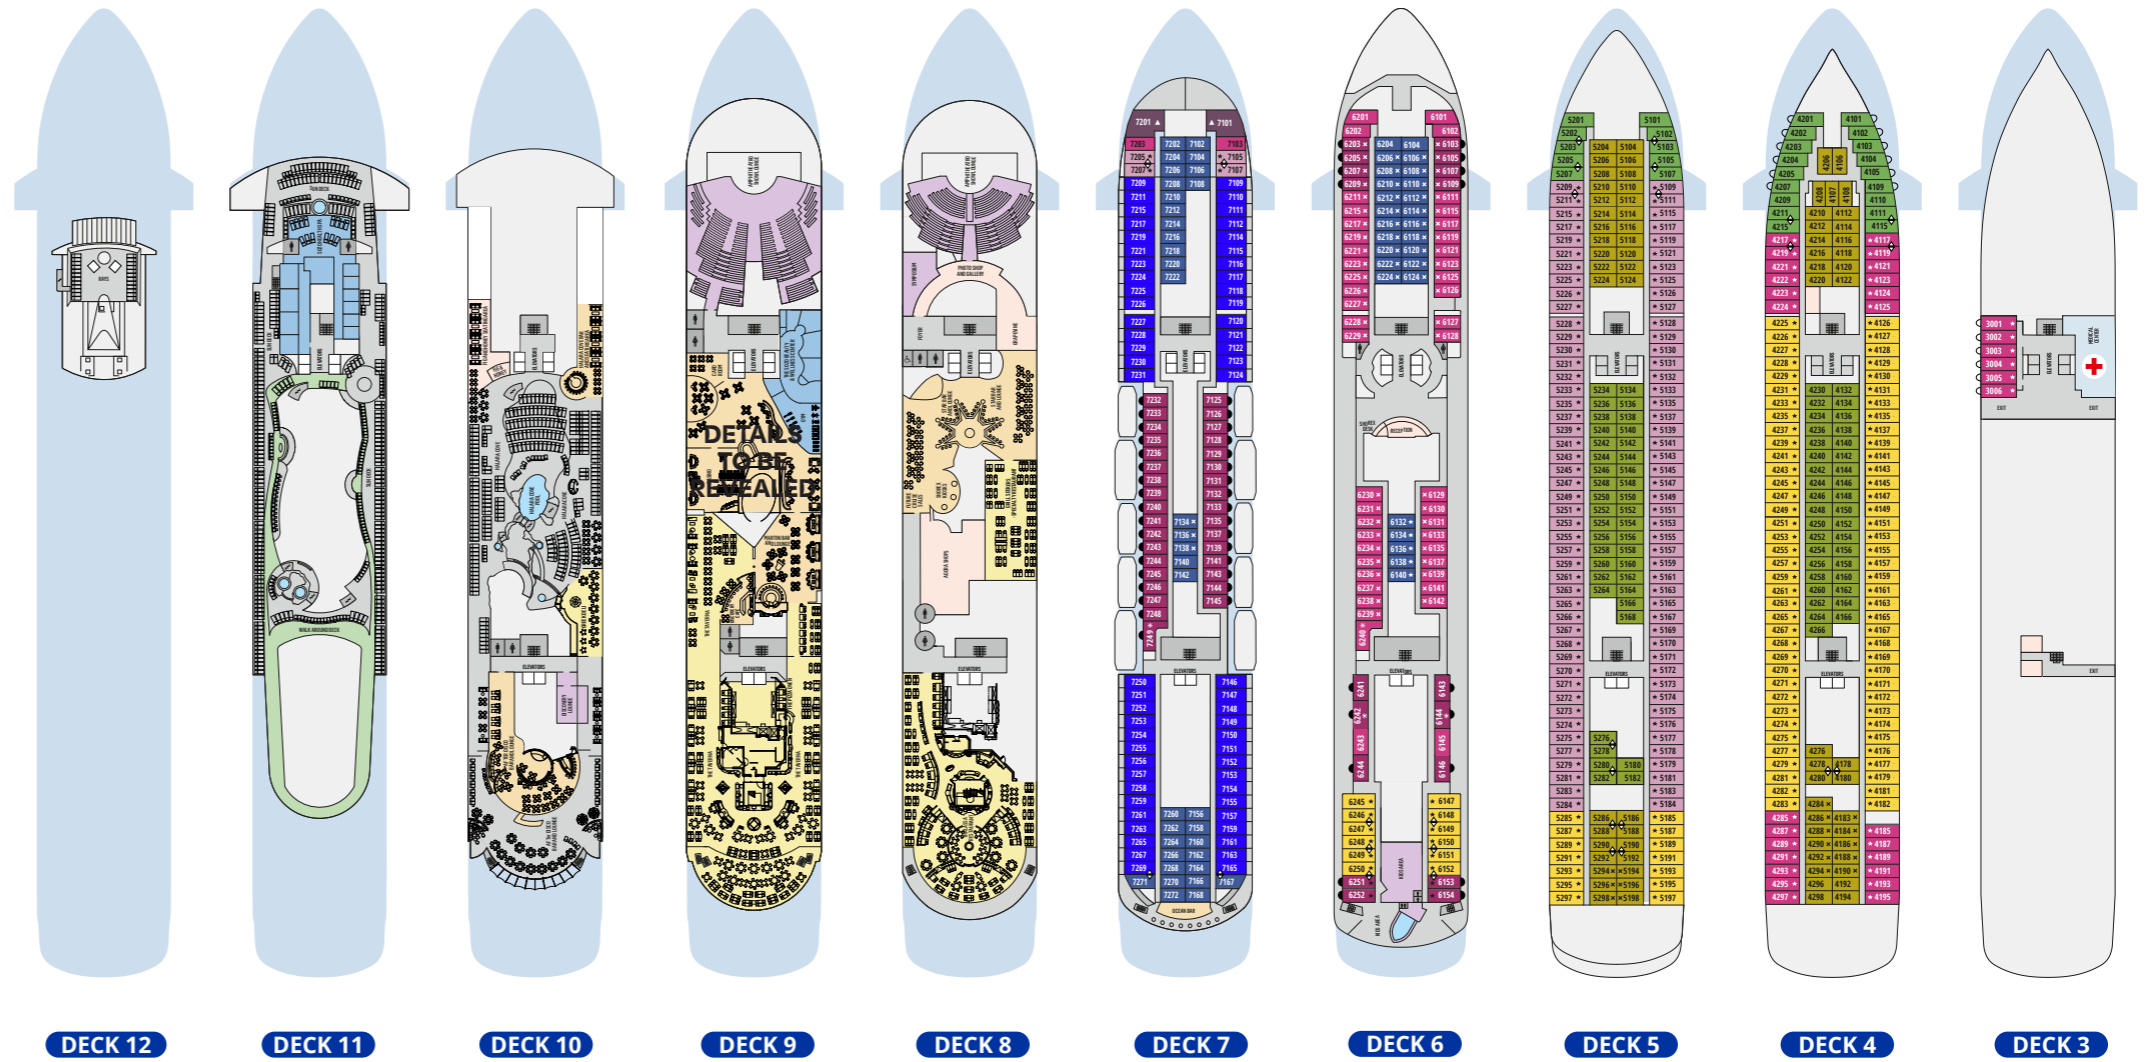

ONBOARD CELESTYAL DISCOVERY

SYMBOL LEGEND

- None 2 lower beds
- ▲ 3rd berth
- ✕ 2 lower and 2 upper beds
- ★ Sofa bed
- ✳ Jet tubs (Grand Suites only)
- ⏸ Porthole
- ♿ Wheelchair accessible
- ↔ Interconnecting rooms
- ⬇ Obstructed view

PLACES TO TREAT YOURSELF

- Deck 11** Sozo Health Spa, Sun Deck, Walk Around Deck
- Deck 10** Halara Cove & Pool,
- Deck 9** The Sozo Beauty & Wellness Center,
- Deck 8** Symposium, Photo Shop and Gallery, Agora Shops
- Deck 6** Reception and Shorex Desk
- Deck 3** Medical Center

YOUR SHIP

- 1266 guests in 633 cabins, 62 with private balcony
- All cabins are equipped with telephone, hairdryer, safety deposit box and TV
- WiFi and doctor onboard at extra cost

Length 202,85 m
Tonnage 42,2 grt
Flag Malta

Deckplans and stateroom layouts are given purely as a guide. Size and layout may vary within the same category.

CATEGORY	DECK	DESCRIPTION	NUMBER OF STATEROOMS
INTERIOR COSMOS CABINS			
IA	4/5	Double bed with 2 single mattresses or twin beds, 3rd/4th upper beds	61
IB	4/5	Double bed with 2 single mattresses	89
IC	6/7	Twin beds or double bed with 2 single mattresses, 3rd/4th upper beds	63
EXTERIOR COSMOS CABINS			
XA	4/5	Double bed with 2 single mattresses	28
XBO	6/7	Double bed with 2 single mattresses or twin beds, 3rd/4th upper beds or single sofa bed	52
XB	3/4/6/7	Double bed with 2 single mattresses or twin beds, 3rd/4th upper beds or single sofa bed	80
XC	4/5	Double bed with 2 single mattresses and a single sofa bed	88
XD	5/6/7	Double bed with 2 single mattresses and a single sofa bed	110
BA	7	Double bed with 2 single mattresses with mini bar and balcony	60
DREAM SUITES			
SG Grand Dream Suites	7	Double bed with 2 single mattresses and 3rd lower bed with mini bar and balcony	2