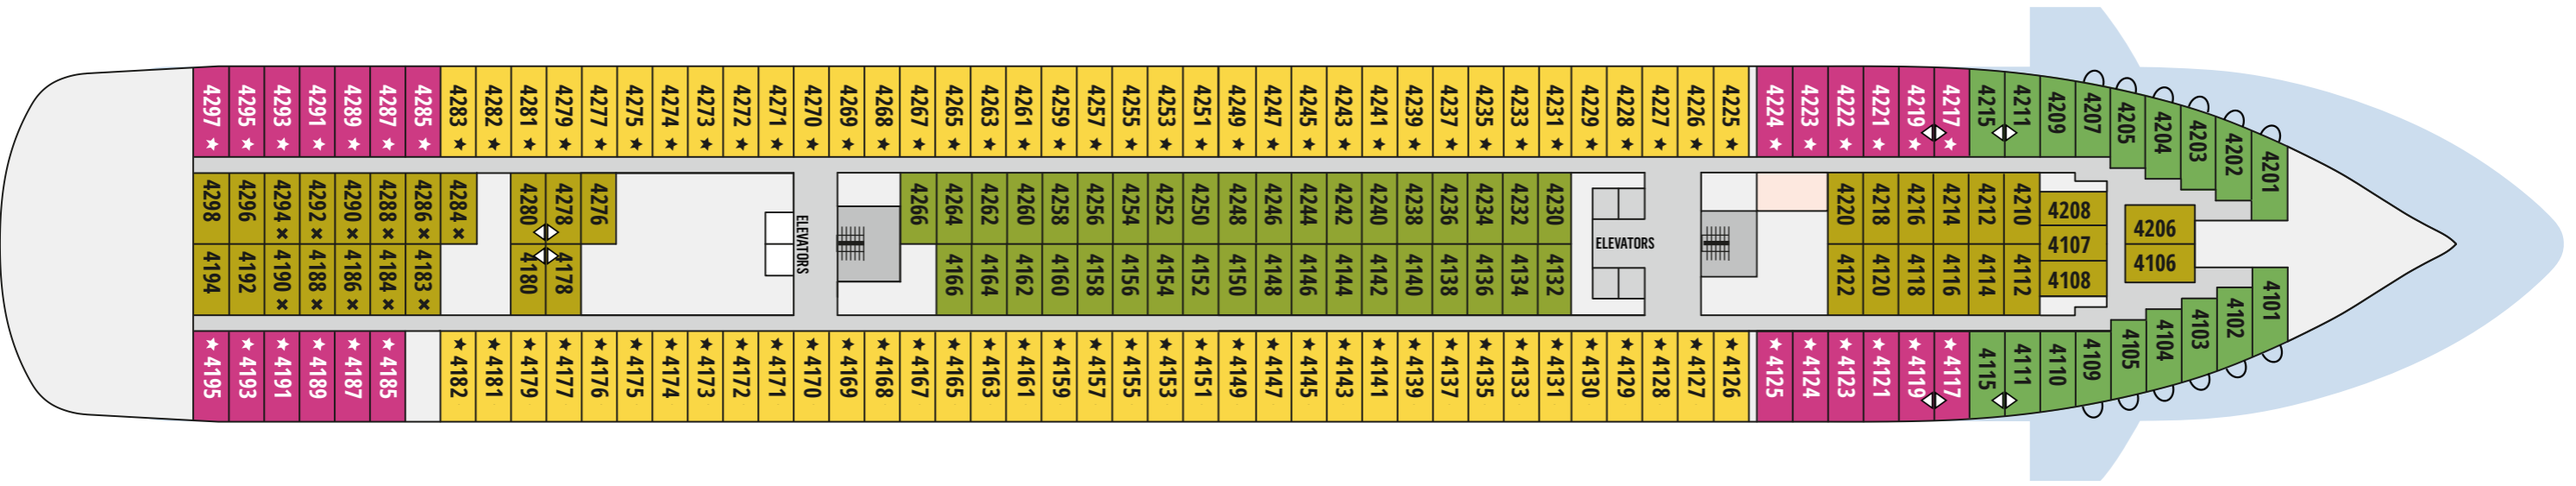

YOUR SHIP

- 1266 guests in 633 cabins, 62 with private balcony
- All cabins are equipped with telephone, hairdryer, safety deposit box and TV
- WiFi and doctor onboard at extra cost

Length 202,85 m
Tonnage 42,2 grt
Flag Malta

Deckplans and stateroom layouts are given purely as a guide. Size and layout may vary within the same category.

CATEGORY	DECK	DESCRIPTION	NUMBER OF STATEROOMS
INTERIOR COSMOS CABINS			
IA	4/5	Double bed with 2 single mattresses or twin beds, 3rd/4th upper beds	61
IB	4/5	Double bed with 2 single mattresses	89
IC	6/7	Twin beds or double bed with 2 single mattresses, 3rd/4th upper beds	63
EXTERIOR COSMOS CABINS			
XA	4/5	Double bed with 2 single mattresses	28
XBO	6/7	Double bed with 2 single mattresses or twin beds, 3rd/4th upper beds or single sofa bed	52
XB	3/4/6/7	Double bed with 2 single mattresses or twin beds, 3rd/4th upper beds or single sofa bed	80
XC	4/5	Double bed with 2 single mattresses and a single sofa bed	88
XD	5/6/7	Double bed with 2 single mattresses and a single sofa bed	110
BA	7	Double bed with 2 single mattresses with mini bar and balcony	60
DREAM SUITES			
SG Grand Dream Suites	7	Double bed with 2 single mattresses and 3rd lower bed with mini bar and balcony	2

DECK 3

DECK 4

DECK 5

DECK 6

DECK 7

DECK 8

DECK 9

DECK 10