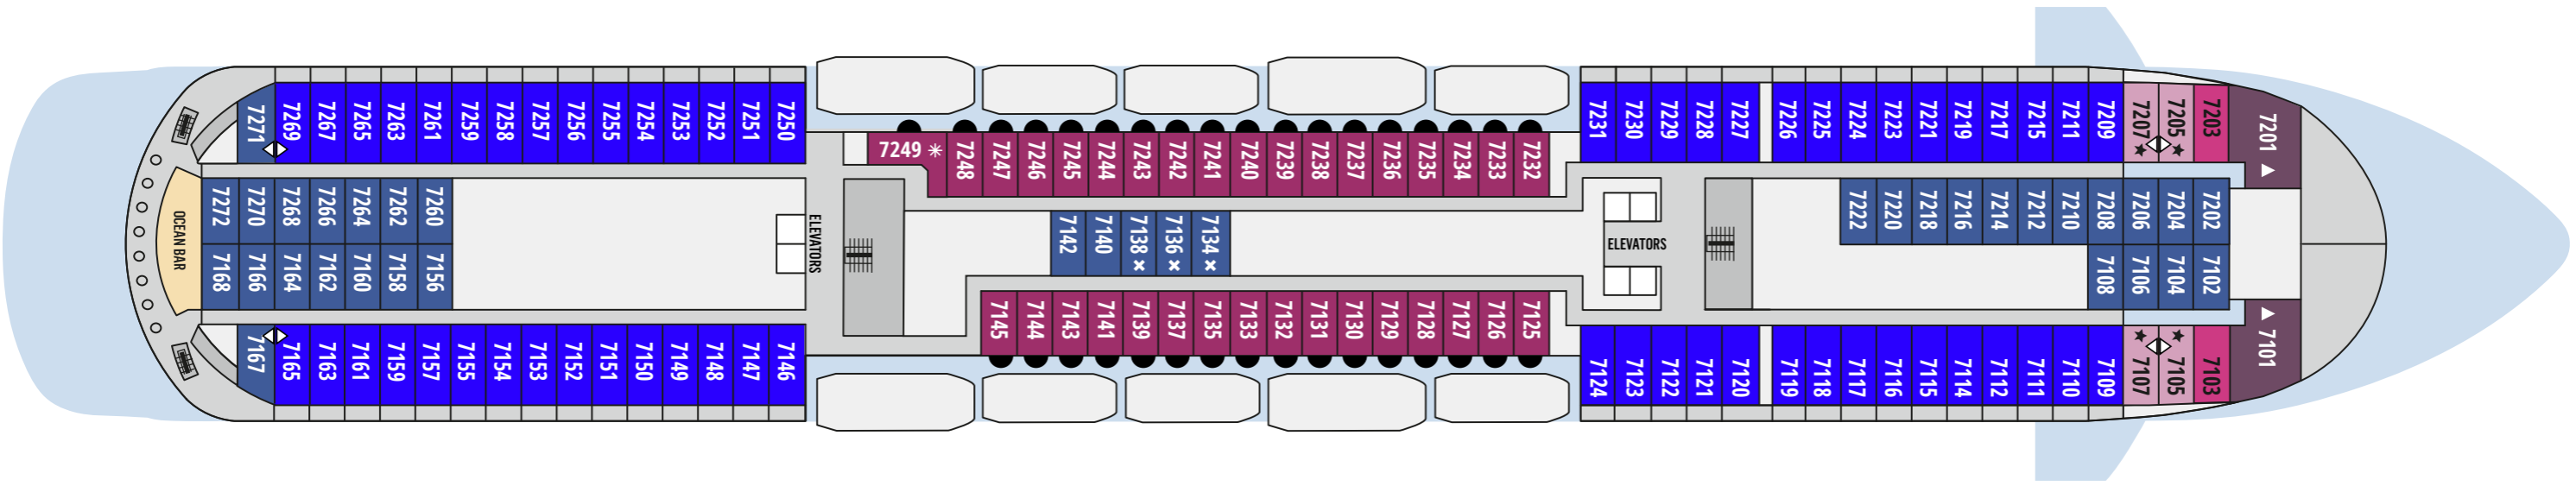

ONBOARD CELESTYAL DISCOVERY

SYMBOL LEGEND

- None 2 lower beds
- ▲ 3rd berth
- ✕ 2 lower and 2 upper beds
- ★ Sofa bed
- ✳ Jet tubs (Grand Suites only)
- ⏸ Porthole
- ♿ Wheelchair accessible
- ↔ Interconnecting rooms
- ⬇ Obstructed view

Deckplans and stateroom layouts are given purely as a guide. Size and layout may vary within the same category.

CATEGORY	DECK	DESCRIPTION	NUMBER OF STATEROOMS
INTERIOR COSMOS CABINS			
IA	4/5	Double bed with 2 single mattresses or twin beds, 3rd/4th upper beds	61
IB	4/5	Double bed with 2 single mattresses	89
IC	6/7	Twin beds or double bed with 2 single mattresses, 3rd/4th upper beds	63
EXTERIOR COSMOS CABINS			
XA	4/5	Double bed with 2 single mattresses	28
XBO	6/7	Double bed with 2 single mattresses or twin beds, 3rd/4th upper beds or single sofa bed	52
XB	3/4/6/7	Double bed with 2 single mattresses or twin beds, 3rd/4th upper beds or single sofa bed	80
XC	4/5	Double bed with 2 single mattresses and a single sofa bed	88
XD	5/6/7	Double bed with 2 single mattresses and a single sofa bed	110
BA	7	Double bed with 2 single mattresses with mini bar and balcony	60
DREAM SUITES			
SG Grand Dream Suites	7	Double bed with 2 single mattresses and 3rd lower bed with mini bar and balcony	2

DECK 3

DECK 4

DECK 5

DECK 6

DECK 7

DECK 8

DECK 9

DECK 10

DECK 11

DECK 12