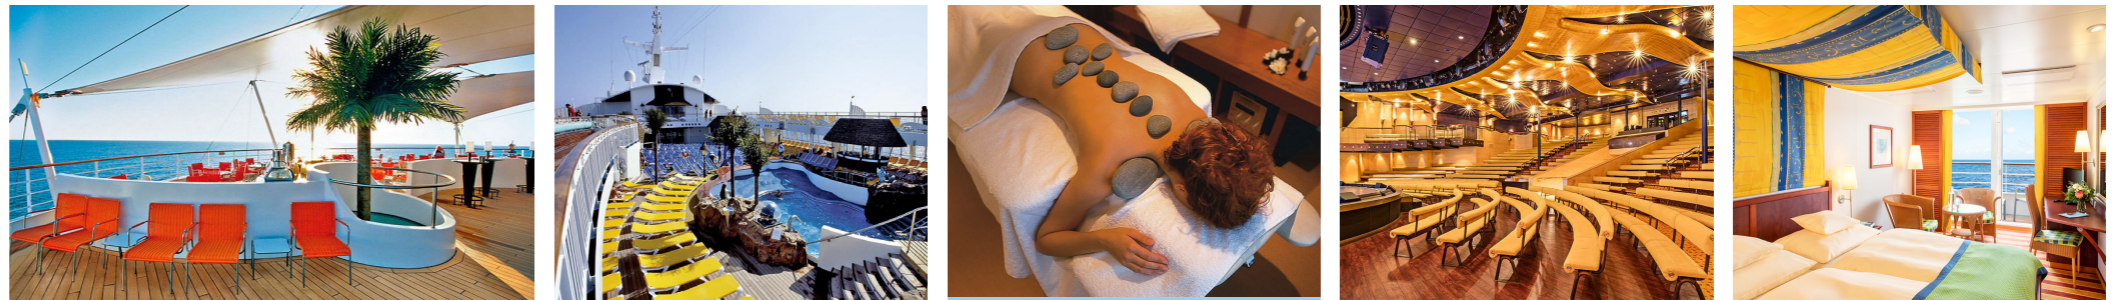

ONBOARD CELESTYAL DISCOVERY

SYMBOL LEGEND

- None 2 lower beds
- ▲ 3rd berth
- ✕ 2 lower and 2 upper beds
- ★ Sofa bed
- ✳ Jet tubs (Grand Suites only)
- ⏸ Porthole
- ♿ Wheelchair accessible
- ↔ Interconnecting rooms
- ⬇ Obstructed view

PLACES TO HAVE A GOOD MEAL

- **Deck 10** Greek Deli
- **Deck 9** The Taverna and The Pizza Oven
- **Deck 8** Grill Seekers - Specialty Restaurant and Thalassa Restaurant

PLACES TO HAVE FUN

- **Deck 10** Fig & Honey, Halara Cove Bar, Discovery Lounge, AFTER Disco Bar and Lounge
- **Deck 9** Amphitheatro Show Lounge-upper level, Martini Bar and Lounge
- **Deck 8** Amphitheatro Show Lounge-lower level, Grapevine, Star Bar and Lounge
- **Deck 7** Ocean Bar
- **Deck 6** Kids Club

PLACES TO TREAT YOURSELF

- **Deck 11** Sozo Health Spa, Sun Deck, Walk Around Deck
- **Deck 10** Halara Cove & Pool,
- **Deck 9** The Sozo Beauty & Wellness Center,
- **Deck 8** Symposium, Photo Shop and Gallery, Agora Shops
- **Deck 6** Reception and Shorex Desk
- **Deck 3** Medical Center

YOUR SHIP

- 1266 guests in 633 cabins, 62 with private balcony
- All cabins are equipped with telephone, hairdryer, safety deposit box and TV
- WiFi and doctor onboard at extra cost

Length 202,85 m
Tonnage 42,2 grt
Flag Malta

Deckplans and stateroom layouts are given purely as a guide. Size and layout may vary within the same category.