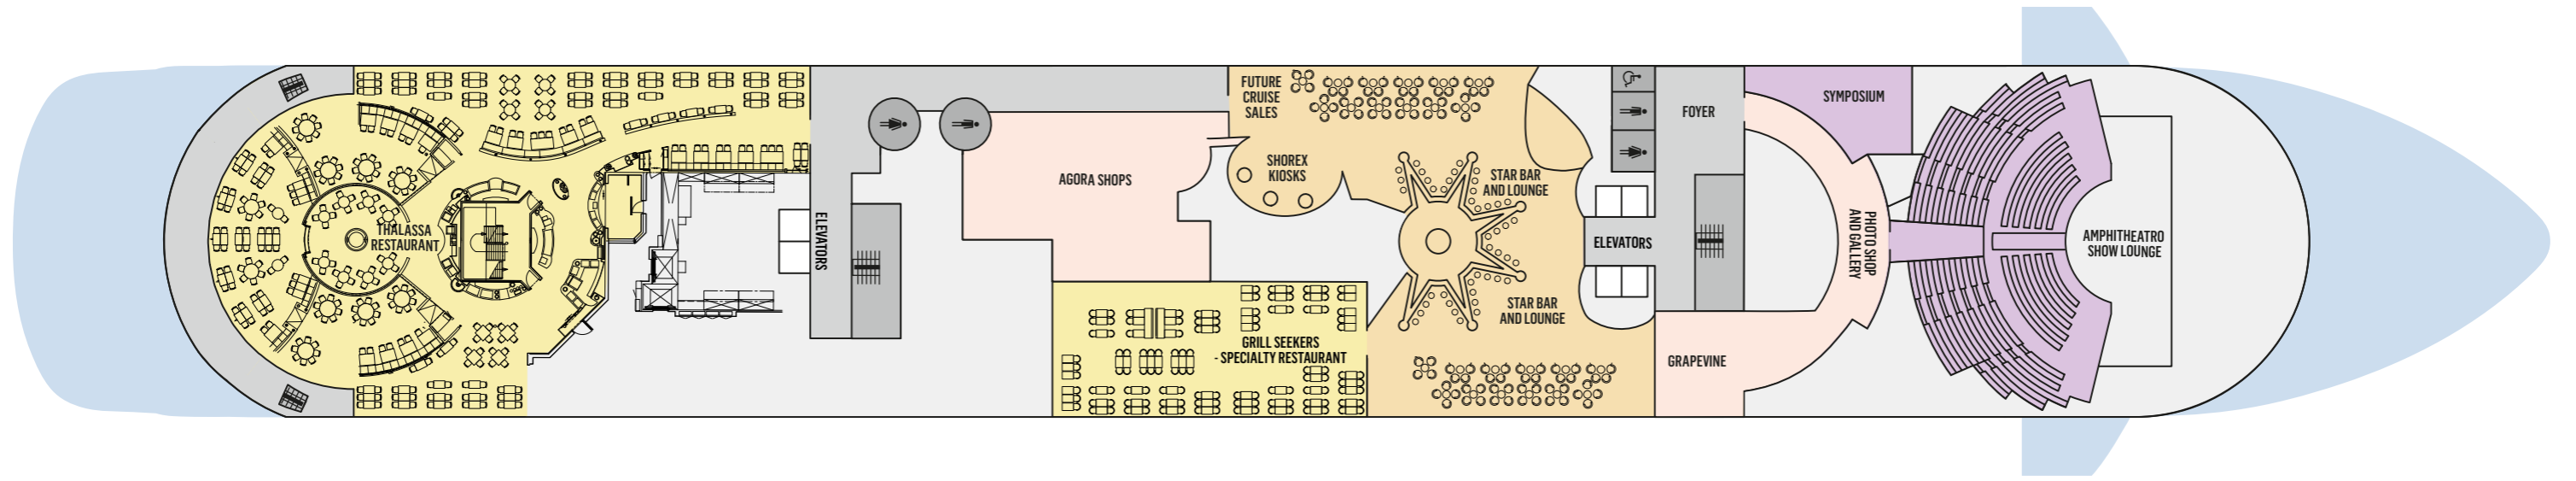

ONBOARD CELESTYAL DISCOVERY

SYMBOL LEGEND

- None 2 lower beds
- ▲ 3rd berth
- ✕ 2 lower and 2 upper beds
- ★ Sofa bed
- ✳ Jet tubs (Grand Suites only)
- ⏸ Porthole
- ♿ Wheelchair accessible
- ↔ Interconnecting rooms
- ⬇ Obstructed view

Deckplans and stateroom layouts are given purely as a guide. Size and layout may vary within the same category.

CATEGORY	DECK	DESCRIPTION	NUMBER OF STATEROOMS
INTERIOR COSMOS CABINS			
IA	4/5	Double bed with 2 single mattresses or twin beds, 3rd/4th upper beds	61
IB	4/5	Double bed with 2 single mattresses	89
IC	6/7	Twin beds or double bed with 2 single mattresses, 3rd/4th upper beds	63
EXTERIOR COSMOS CABINS			
XA	4/5	Double bed with 2 single mattresses	28
XBO	6/7	Double bed with 2 single mattresses or twin beds, 3rd/4th upper beds or single sofa bed	52
XB	3/4/6/7	Double bed with 2 single mattresses or twin beds, 3rd/4th upper beds or single sofa bed	80
XC	4/5	Double bed with 2 single mattresses and a single sofa bed	88
XD	5/6/7	Double bed with 2 single mattresses and a single sofa bed	110
BA	7	Double bed with 2 single mattresses with mini bar and balcony	60
DREAM SUITES			
SG Grand Dream Suites	7	Double bed with 2 single mattresses and 3rd lower bed with mini bar and balcony	2

DECK 3

DECK 4

DECK 5

DECK 6

DECK 7

DECK 8

DECK 9

DECK 10

DECK 11

DECK 12