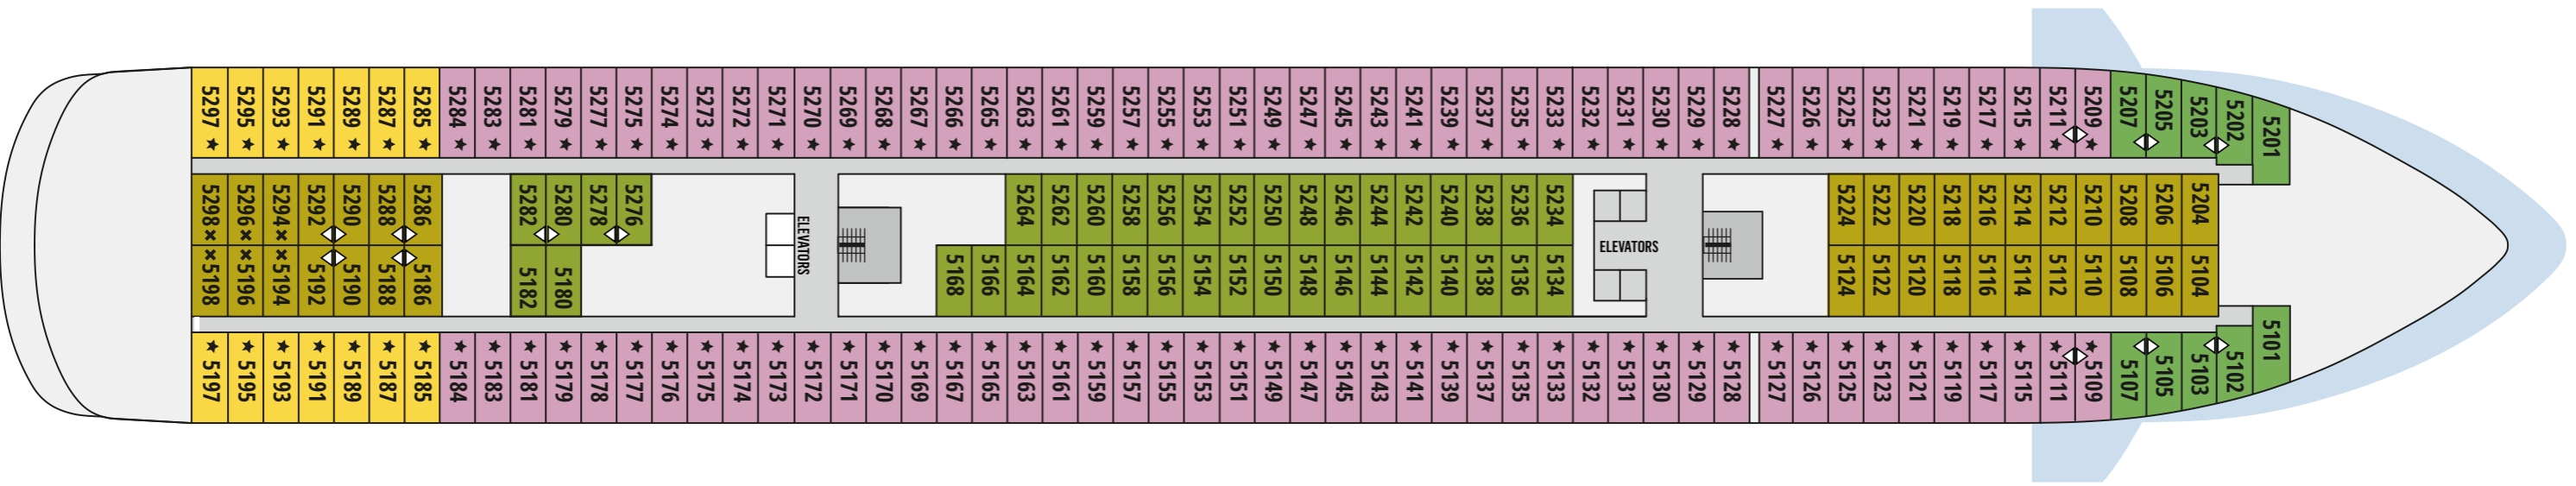

Deckplans and stateroom layouts are given purely as a guide. Size and layout may vary within the same category.

CATEGORY	DECK	DESCRIPTION	NUMBER OF STATEROOMS
INTERIOR COSMOS CABINS			
IA	4/5	Double bed with 2 single mattresses or twin beds, 3rd/4th upper beds	61
IB	4/5	Double bed with 2 single mattresses	89
IC	6/7	Twin beds or double bed with 2 single mattresses, 3rd/4th upper beds	63
EXTERIOR COSMOS CABINS			
XA	4/5	Double bed with 2 single mattresses	28
XBO	6/7	Double bed with 2 single mattresses or twin beds, 3rd/4th upper beds or single sofa bed	52
XB	3/4/6/7	Double bed with 2 single mattresses or twin beds, 3rd/4th upper beds or single sofa bed	80
XC	4/5	Double bed with 2 single mattresses and a single sofa bed	88
XD	5/6/7	Double bed with 2 single mattresses and a single sofa bed	110
BA	7	Double bed with 2 single mattresses with mini bar and balcony	60
DREAM SUITES			
SG Grand Dream Suites	7	Double bed with 2 single mattresses and 3rd lower bed with mini bar and balcony	2

DECK 3

DECK 4

DECK 5

DECK 6

DECK 7

DECK 8

DECK 9

DECK 10