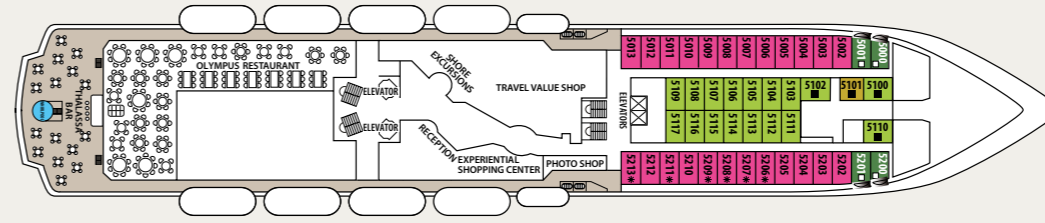

SHIP SPECIFICATIONS

Tonnage	25.611
Length	162 m
Breadth	25,6 m
Draught	6,10 m
Cruising Speed	18 knots
Passenger Decks	9
Elevators	4
Stabilizers	YES
Electric Current	110 - 220V AC
Classification Society	DNV

DECK 10 - ZEUS

DECK 9 - HERA

DECK 8 - OURANOS

DECK 7 - APOLLO

DECK 6 - VENUS

DECK 5 - DIONYSOS

DECK 4 - POSEIDON

DECK 3 - HERMES

DECK 2 - ATHENA

Deck plans and cabins layouts are given purely as a guide. Size and layout may vary within the same category.