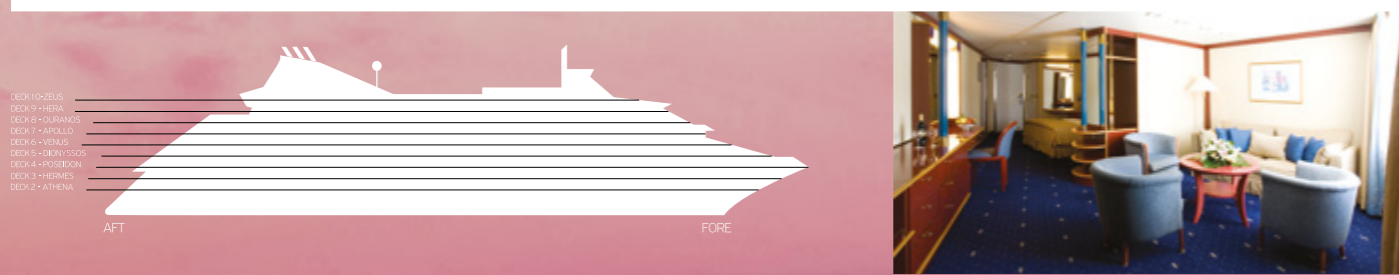

Celestyal Crystal

Suite

PLACES TO ENJOY A GOOD MEAL

DECK	PLACES TO ENJOY A GOOD MEAL
9 - HERA	Leda & Aura Casual Dining
8 - OURANOS	Amalthia Restaurant - Eros Lounge
5 - DIONYSOS	Olympus Restaurant

PLACES TO HAVE FUN

DECK	PLACES TO HAVE FUN
10 - ZEUS	Horizons Bar (Disco)
9 - HERA	Helios Pool Bar
8 - OURANOS	Muses Lounge - Casino - Eros Lounge

PLACES TO TREAT YOURSELF

DECK	PLACES TO TREAT YOURSELF
9 - HERA	Wellness Center - Sana Beauty Centre - Swimming Pool - Gym - Sauna
8 - OURANOS	Conference Room (Symposium)
5 - DIONYSOS	Reception - Travel Value & Experiential Shopping Center - Shore Excursion Office - Photo Shop - Whirlpool Bath (jacuzzi)
4 - POSEIDON	Medical Centre

CATEGORY	DECK	DESCRIPTION	NUMBER OF CABINS
Inside Cabins			
IA	3-HERMES	2 lower beds, 3rd/4th berth, bathroom with shower	5
IB	3-HERMES / 4-POSEIDON / 5-DIONYSOS	2 lower beds, 3rd/4th berth, bathroom with shower	31
IC	4-POSEIDON	2 lower beds, 3rd/4th berth, bathroom with shower	42
ID	5-DIONYSOS / 6-VENUS / 7-APOLLO	2 lower beds, 3rd/4th berth, bathroom with shower	62
IE	6-VENUS / 7-APOLLO	2 lower beds, bathroom with shower	23
Outside Cabins			
XAO	5-DIONYSOS	1 lower / 1 upper bed, bathroom with shower (obstructed view)	4
XA	2-ATHENA	2 lower beds, 3rd/4th berth, bathroom with shower	17
XBO	6-VENUS	2 lower beds, 3rd/4th berth, bathroom with shower (obstructed view)	42
XB	3-HERMES / 5-DIONYSOS	2 lower beds, bathroom with shower	29
XC	3-HERMES / 4-POSEIDON	2 lower beds, 3rd/4th berth, 1 sofa bed, bathroom with shower	53
XD	4-POSEIDON	2 lower beds, 3rd/4th berth, 1 sofa bed, bathroom with shower	73
XF	7-APOLLO	2 lower beds, 1 sofa bed, bathroom with shower	40
Suites			
SBJ - Junior Balcony Suite	6-VENUS / 7-APOLLO	2 lower beds, 1 sofa bed, bathroom with shower (balcony)	43
S Suite	6-VENUS	2 lower beds, 1 sofa bed, bathroom with shower	6
SB Balcony Suite	7-APOLLO	2 lower beds, 1 sofa bed, bathroom with shower (balcony)	8
SI Imperial Suite	6-VENUS	2 lower beds, 1 sofa bed, bathroom with bathtub and shower (large balcony with private whirlpool bath)	2

SHIP SPECIFICATIONS

Tonnage	25.611
Length	162 m
Breadth	25,6 m
Draught	6,10 m
Cruising Speed	18 knots
Passenger Decks	9
Elevators	4
Stabilizers	YES
Electric Current	110 - 220V AC
Classification Society	DNV

CABIN ACCOMMODATIONS

Total Outside Cabins	317
Out of which Balcony Suites	53
Total Inside Cabins	163
Total Cabins	480

CREW

Crew Members	406
Nationality of Officers	Hellenic & International
Nationality of Crew	European & International

CABIN AMENITIES

All cabins are equipped with shower, WC, air condition, telephone, hair dryer, safety boxes and TV.

SYMBOL LEGEND

- none 2 lower beds
- 1 lower bed + 1 upper bed
- ▲ 2 lower beds + 1 upper bed
- 2 lower beds + 2 upper beds
- ★ 2 lower beds + sofa
- ★* 2 lower beds + 2 upper beds + sofa
- Suitable for wheelchairs
- ◁ ▷ Connected Cabins
- ◡ Cabins with bathtub
- ◢ Cabins with portholes
- ◣ Cabins with obstructed view

DECK 10 - ZEUS