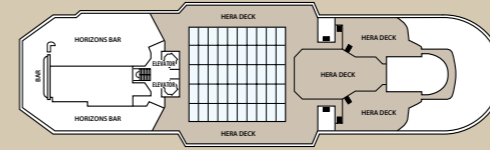

CATEGORY	DECK	DESCRIPTION	NUMBER OF CABINS
Inside Cabins			
IA	3-HERMES	2 lower beds, 3rd/4th berth, bathroom with shower	5
IB	3-HERMES / 4-POSEIDON / 5-DIONYSOS	2 lower beds, 3rd/4th berth, bathroom with shower	31
IC	4-POSEIDON	2 lower beds, 3rd/4th berth, bathroom with shower	42
ID	5-DIONYSOS / 6-VENUS / 7-APOLLO	2 lower beds, 3rd/4th berth, bathroom with shower	62
IE	6-VENUS / 7-APOLLO	2 lower beds, bathroom with shower	23
Outside Cabins			
XAO	5-DIONYSOS	1 lower / 1 upper bed, bathroom with shower (obstructed view)	4
XA	2-ATHENA	2 lower beds, 3rd/4th berth, bathroom with shower	17
XBO	6-VENUS	2 lower beds, 3rd/4th berth, bathroom with shower (obstructed view)	42
XB	3-HERMES / 5-DIONYSOS	2 lower beds, bathroom with shower	29
XC	3-HERMES / 4-POSEIDON	2 lower beds, 3rd/4th berth, 1 sofa bed, bathroom with shower	53
XD	4-POSEIDON	2 lower beds, 3rd/4th berth, 1 sofa bed, bathroom with shower	73
XF	7-APOLLO	2 lower beds, 1 sofa bed, bathroom with shower	40
Suites			
SBJ - Junior Balcony Suite	6-VENUS / 7-APOLLO	2 lower beds, 1 sofa bed, bathroom with shower (balcony)	43
S Suite	6-VENUS	2 lower beds, 1 sofa bed, bathroom with shower	6
SB Balcony Suite	7-APOLLO	2 lower beds, 1 sofa bed, bathroom with shower (balcony)	8
SI Imperial Suite	6-VENUS	2 lower beds, 1 sofa bed, bathroom with bathtub and shower (large balcony with private whirlpool bath)	2

CABIN AMENITIES

All cabins are equipped with shower, WC, air condition, telephone, hair dryer, safety boxes and TV.

SYMBOL LEGEND

- none 2 lower beds
- 1 lower bed + 1 upper bed
- ▲ 2 lower beds + 1 upper bed
- 2 lower beds + 2 upper beds
- ★ 2 lower beds + sofa
- ★* 2 lower beds + 2 upper beds + sofa
- * Suitable for wheelchairs
- ◁ ▷ Connected Cabins
- ◡ Cabins with bathtub
- ◢ Cabins with portholes
- ◣ Cabins with obstructed view