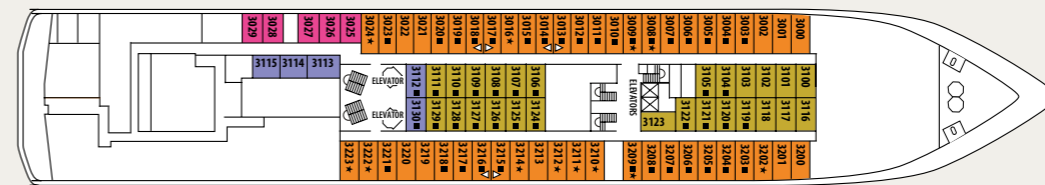

DECK 3 - HERMES