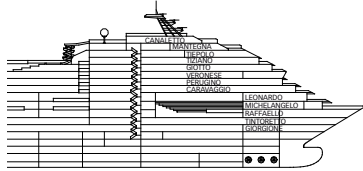

Entertainment

- Theatre on three levels
- Casino
- Disco
- Pool deck with retractable glass roof
- Water slide
- Internet Point
- Library
- Shopping Center
- Virtual World
- children's pool
- Squok Club

Grt 103.000 t
 Length: 272 m
 Width: 36m
 Cruising speed: 20 knots
 Max speed: 22 knots

- ✓ cabin with obstructed view
- single cabin
- H cabin for disabled guests
- ↔ interconnecting cabins
- E lift

Inside cabins