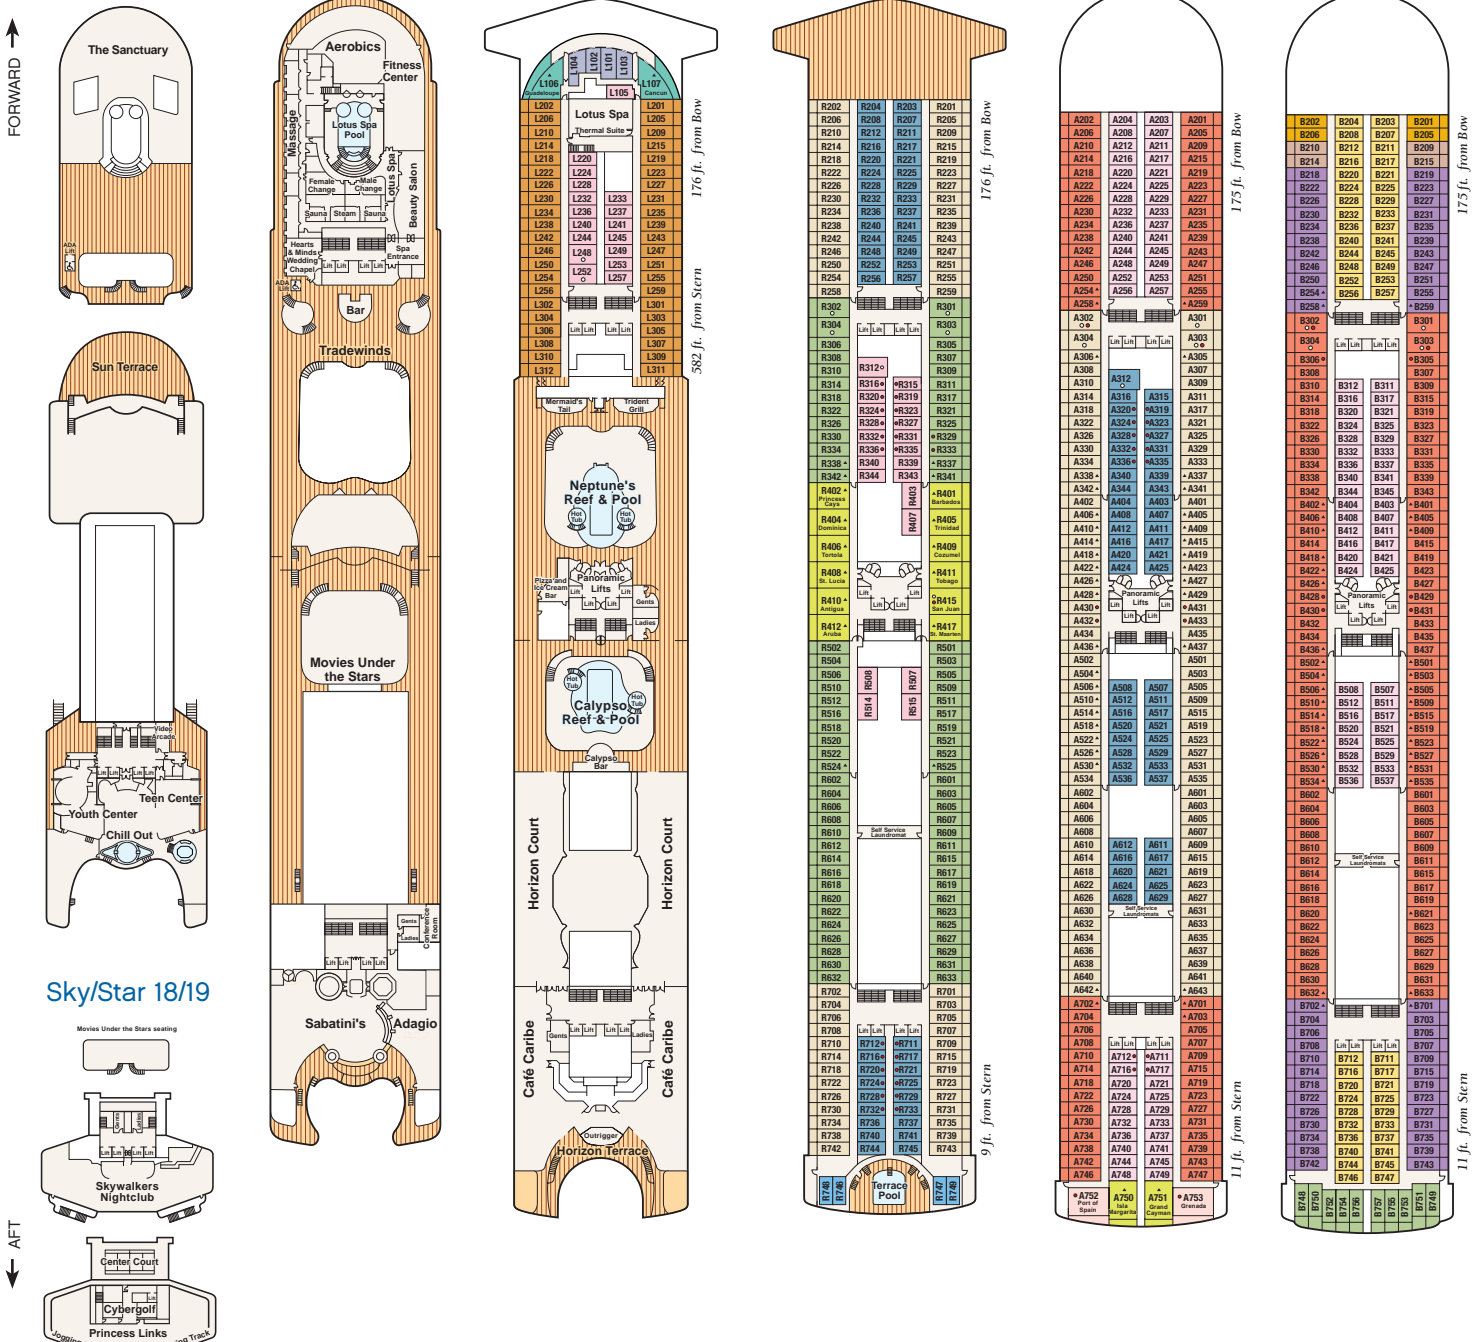

Aloha 12

Baja 11

STATEROOM DESCRIPTION

- OS** ALOHA: Owner's suite with balcony
- PH** ALOHA, CARIBE, RIVIERA: Penthouse suite with balcony
- VS** CARIBE, DOLPHIN, EMERALD: Vista suite with balcony
- XS** DOLPHIN: Family suite: interconnecting staterooms with balcony
- AA** DOLPHIN: Mini-suite with balcony
- AB** DOLPHIN: Mini-suite with balcony
- AC** DOLPHIN: Mini-suite with balcony
- AD** EMERALD: Mini-suite with balcony
- AE** DOLPHIN: Mini-suite with balcony
- BA** CARIBE, LIDO: Balcony two lower beds

- BB** BAJA, CARIBE, DOLPHIN, EMERALD, RIVIERA: Balcony two lower beds
- BC** ALOHA, RIVIERA: Balcony two lower beds
- BD** ALOHA, BAJA: Balcony two lower beds
- BE** BAJA: Balcony two lower beds
- BF** BAJA: Balcony two lower beds
- BG** BAJA: Balcony two lower beds
- C** RIVIERA: Oceanview two lower beds (portholes)
- DD** EMERALD: Oceanview two lower beds
- D** PLAZA: Oceanview two lower beds
- EE** PLAZA: Oceanview two lower beds
- E** EMERALD, LIDO: Oceanview two lower beds (partially obstructed view)
- FF** EMERALD: Oceanview two lower beds (obstructed view)

- ♦ Family suites D105/D101 and D106/D102: Interconnecting staterooms with private balcony; accommodates up to eight persons (D101 and D102 not shown separately)
 - Will accommodate third and fourth person
 - ▲ Will accommodate third person
 - Wheelchair-accessible staterooms are configured with shower only
- Note: Some areas of the ship are not accessible to wheelchairs and scooters. Distances shown are from the bow (forward) to stern (aft) to the nearest stateroom.