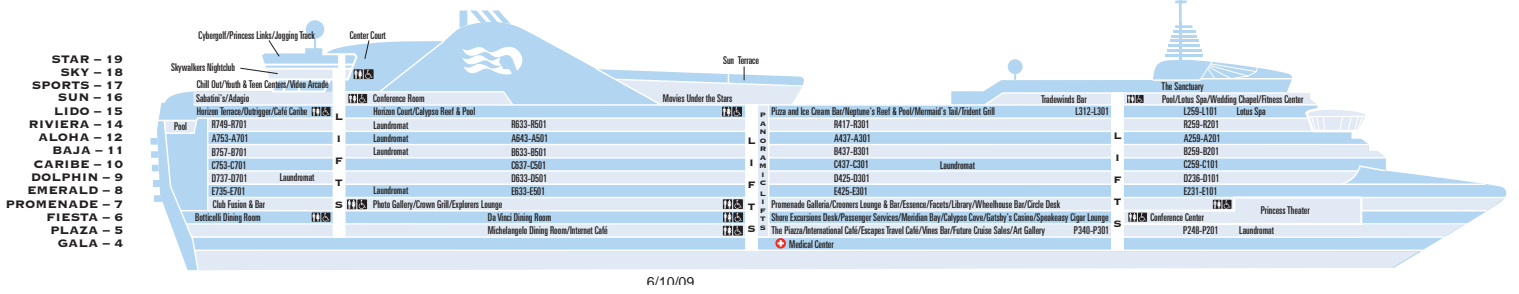

Crown Princess® deck plans

R/10/09

← AFT

FORWARD →

Sports 17

Sun 16

Lido 15

Riviera 14

Aloha 12

Baja 11

STATEROOM DESCRIPTION

- OS** ALOHA: Owner's suite with balcony
- PH** ALOHA, CARIBE, RIVIERA: Penthouse suite with balcony
- VS** CARIBE, DOLPHIN, EMERALD: Vista suite with balcony
- XS** DOLPHIN: Family suite: interconnecting staterooms with balcony
- AA** DOLPHIN: Mini-suite with balcony
- AB** DOLPHIN: Mini-suite with balcony
- AC** DOLPHIN: Mini-suite with balcony
- AD** EMERALD: Mini-suite with balcony
- AE** DOLPHIN: Mini-suite with balcony
- BA** CARIBE, LIDO: Balcony two lower beds

- BB** BAJA, CARIBE, DOLPHIN, EMERALD, RIVIERA: Balcony two lower beds
- BC** ALOHA, RIVIERA: Balcony two lower beds
- BD** ALOHA, BAJA: Balcony two lower beds
- BE** BAJA: Balcony two lower beds
- BF** BAJA: Balcony two lower beds
- BG** BAJA: Balcony two lower beds
- C** RIVIERA: Oceanview two lower beds (portholes)
- DD** EMERALD: Oceanview two lower beds
- D** PLAZA: Oceanview two lower beds
- EE** PLAZA: Oceanview two lower beds
- E** EMERALD, LIDO: Oceanview two lower beds (partially obstructed view)
- FF** EMERALD: Oceanview two lower beds (obstructed view)

- F** EMERALD: Oceanview two lower beds (obstructed view)
- GG** EMERALD: Oceanview two lower beds (obstructed view)
- G** EMERALD: Oceanview two lower beds (obstructed view)
- II** LIDO, RIVIERA: Interior two lower beds
- I** ALOHA, RIVIERA: Interior two lower beds
- JJ** ALOHA, BAJA: Interior two lower beds
- J** BAJA, CARIBE: Interior two lower beds
- KK** CARIBE, DOLPHIN: Interior two lower beds
- K** DOLPHIN, EMERALD, PLAZA: Interior two lower beds
- L** PLAZA: Interior two lower beds
- M** PLAZA: Interior two lower beds