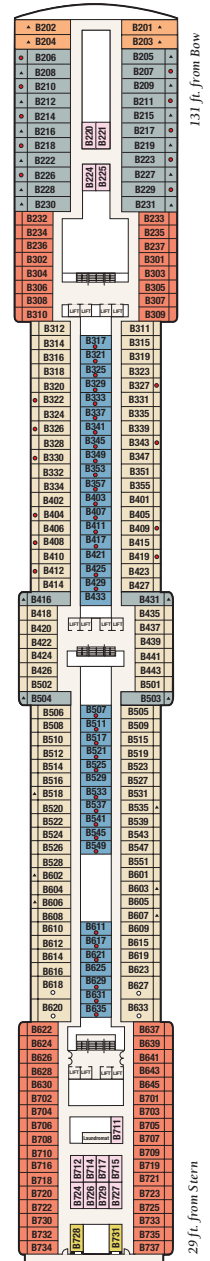

← AFT

FORWARD →

Baja 11

↑ FORWARD