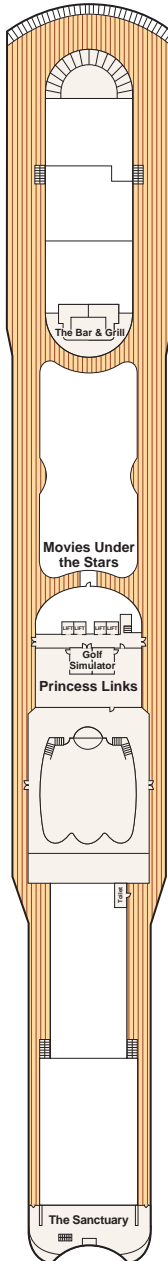

Coral Princess® deck plans

← AFT

FORWARD →

Sports 16

Sun 15

Lido 14

Aloha 12

Baja 11

↑ FORWARD

← AFT

STATEROOM DESCRIPTION

PS CARIBE, DOLPHIN: Premium suite with balcony

VS DOLPHIN: Vista suite with balcony

AA ALOHA, BAJA, CARIBE: Mini-suite with balcony

AB CARIBE, DOLPHIN: Mini-suite with balcony

AC DOLPHIN: Mini-suite with balcony

AD DOLPHIN: Mini-suite with balcony

AF BAJA, CARIBE: Oceanview mini-suite (no balcony)

BA CARIBE: Balcony two lower beds

BB ALOHA: Balcony two lower beds

BC ALOHA, BAJA: Balcony two lower beds

BD BAJA, CARIBE, DOLPHIN: Balcony two lower beds

BE CARIBE, DOLPHIN, EMERALD: Balcony two lower beds

BF EMERALD: Balcony two lower beds

BG EMERALD: Balcony two lower beds

BH DOLPHIN, EMERALD: Balcony two lower beds (partially obstructed view)