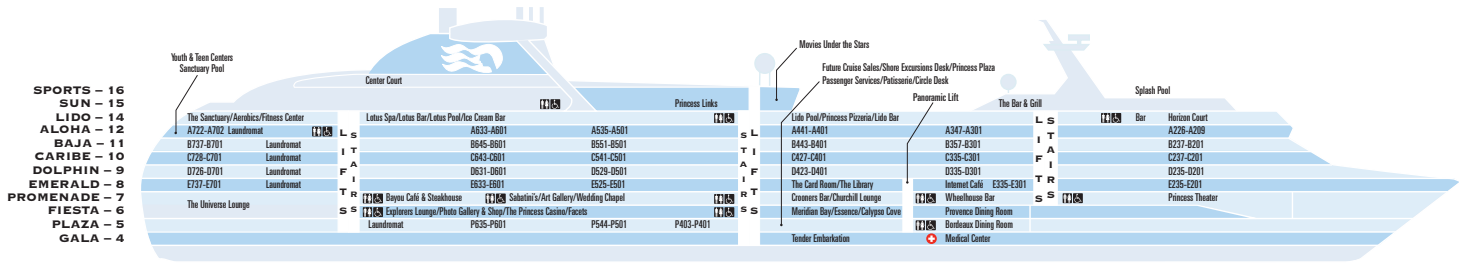

Coral Princess® deck plans

← AFT

FORWARD →

Sports 16

Sun 15

Lido 14

Aloha 12

Baja 11

↑ FORWARD

← AFT

STATEROOM DESCRIPTION

PS CARIBE, DOLPHIN: Premium suite with balcony

VS DOLPHIN: Vista suite with balcony

AA ALOHA, BAJA, CARIBE: Mini-suite with balcony

AB CARIBE, DOLPHIN: Mini-suite with balcony

AC DOLPHIN: Mini-suite with balcony

AD DOLPHIN: Mini-suite with balcony

AF BAJA, CARIBE: Oceanview mini-suite (no balcony)

BA CARIBE: Balcony two lower beds

BB ALOHA: Balcony two lower beds

BC ALOHA, BAJA: Balcony two lower beds

BD BAJA, CARIBE, DOLPHIN: Balcony two lower beds

BE CARIBE, DOLPHIN, EMERALD: Balcony two lower beds

BF EMERALD: Balcony two lower beds

BG EMERALD: Balcony two lower beds

BH DOLPHIN, EMERALD: Balcony two lower beds (partially obstructed view)