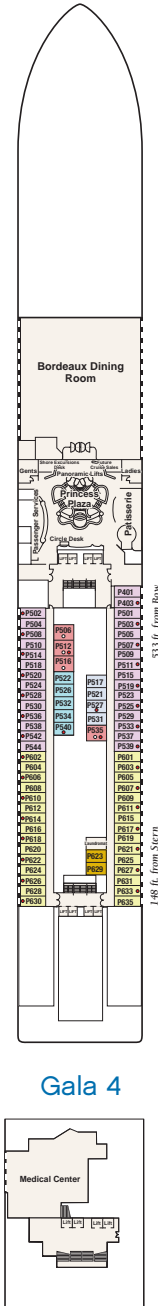

Coral Princess® deck plans

← AFT

FORWARD →

Sports 16

Sun 15

Lido 14

Aloha 12

Baja 11

CC DOLPHIN: Deluxe oceanview two lower beds

C EMERALD: Deluxe oceanview two lower beds

DD BAJA, EMERALD: Oceanview two lower beds

D PLAZA: Oceanview two lower beds

EE PLAZA: Oceanview two lower beds

F EMERALD: Oceanview two lower beds (obstructed view)

Note: Some areas of the ship are not accessible to wheelchairs and scooters. Distances shown are from the bow (forward) to stern (aft) to the nearest stateroom.

Most interior stateroom entrances face the starboard side of the ship.

Caribe 10

Dolphin 9

Emerald 8

Promenade 7

Fiesta 6

Plaza 5

FORWARD

AFT