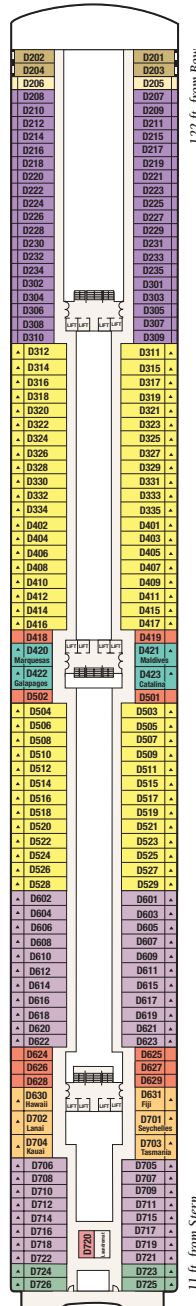

STATEROOM DESCRIPTION

PS CARIBE, DOLPHIN: Premium suite with balcony

VS DOLPHIN: Vista suite with balcony

AA ALOHA, BAJA, CARIBE: Mini-suite with balcony

AB CARIBE, DOLPHIN: Mini-suite with balcony

AC DOLPHIN: Mini-suite with balcony

AD DOLPHIN: Mini-suite with balcony

AF BAJA, CARIBE: Oceanview mini-suite (no balcony)

BA CARIBE: Balcony two lower beds

BB ALOHA: Balcony two lower beds

BC ALOHA, BAJA: Balcony two lower beds

BD BAJA, CARIBE, DOLPHIN: Balcony two lower beds

BE CARIBE, DOLPHIN, EMERALD: Balcony two lower beds

BF EMERALD: Balcony two lower beds

BG EMERALD: Balcony two lower beds

BH DOLPHIN, EMERALD: Balcony two lower beds (partially obstructed view)

CC DOLPHIN: Deluxe oceanview two lower beds

C EMERALD: Deluxe oceanview two lower beds

DD BAJA, EMERALD: Oceanview two lower beds

D PLAZA: Oceanview two lower beds

EE PLAZA: Oceanview two lower beds

F EMERALD: Oceanview two lower beds (obstructed view)

GG EMERALD: Oceanview two lower beds (obstructed view)

G EMERALD: Oceanview two lower beds (obstructed view)

HH EMERALD: Oceanview two lower beds (obstructed view)

II ALOHA: Interior two lower beds

I BAJA: Interior two lower beds

J CARIBE: Interior two lower beds

K DOLPHIN, EMERALD, PLAZA: Interior two lower beds

L PLAZA: Interior two lower beds

M PLAZA: Interior two lower beds

N PLAZA: Interior two lower beds

- Will accommodate third and fourth person
- ▲ Will accommodate third person
- Wheelchair-accessible staterooms are configured with shower only

Note: Some areas of the ship are not accessible to wheelchairs and scooters. Distances shown are from the bow (forward) to stern (aft) to the nearest stateroom.

Most interior stateroom entrances face the starboard side of the ship.

Dolphin 9

FORWARD

AFT