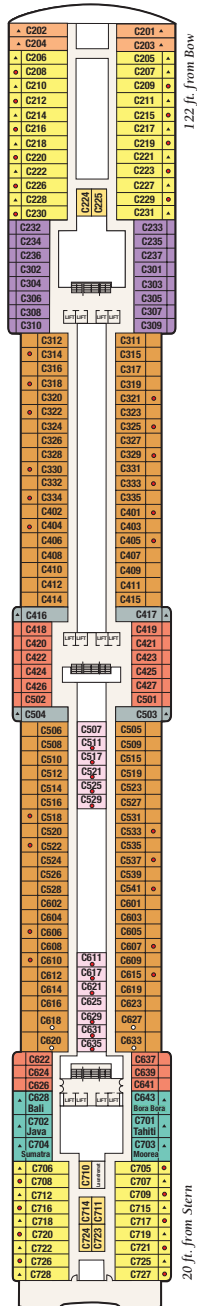

BA CARIBE: Balcony two lower beds

BB ALOHA: Balcony two lower beds

BC ALOHA, BAJA: Balcony two lower beds

BD BAJA, CARIBE, DOLPHIN: Balcony two lower beds

BE CARIBE, DOLPHIN, EMERALD: Balcony two lower beds

BF EMERALD: Balcony two lower beds

BG EMERALD: Balcony two lower beds

BH DOLPHIN, EMERALD: Balcony two lower beds (partially obstructed view)

CC DOLPHIN: Deluxe oceanview two lower beds

C EMERALD: Deluxe oceanview two lower beds

DD BAJA, EMERALD: Oceanview two lower beds

D PLAZA: Oceanview two lower beds

EE PLAZA: Oceanview two lower beds

F EMERALD: Oceanview two lower beds (obstructed view)

GG EMERALD: Oceanview two lower beds (obstructed view)

G EMERALD: Oceanview two lower beds (obstructed view)

HH EMERALD: Oceanview two lower beds (obstructed view)

II ALOHA: Interior two lower beds

I BAJA: Interior two lower beds

J CARIBE: Interior two lower beds

K DOLPHIN, EMERALD, PLAZA: Interior two lower beds

L PLAZA: Interior two lower beds

M PLAZA: Interior two lower beds

N PLAZA: Interior two lower beds

- Will accommodate third and fourth person
- ▲ Will accommodate third person
- Wheelchair-accessible staterooms are configured with shower only

Note: Some areas of the ship are not accessible to wheelchairs and scooters. Distances shown are from the bow (forward) to stern (aft) to the nearest stateroom.

Most interior stateroom entrances face the starboard side of the ship.

Caribe 10