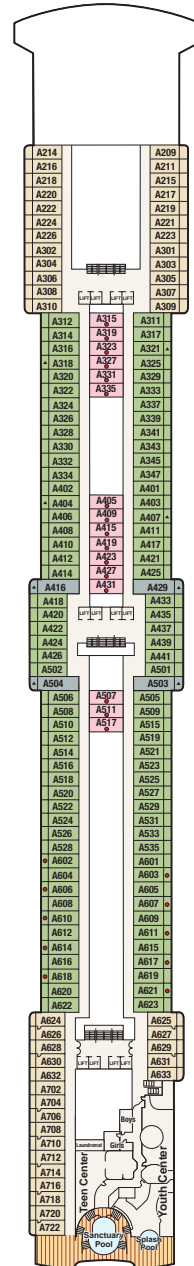

Coral Princess® deck plans

← AFT

FORWARD →

Sports 16

Sun 15

Lido 14

Aloha 12

Baja 11

↑ FORWARD

← AFT

STATEROOM DESCRIPTION

PS CARIBE, DOLPHIN: Premium suite with balcony

VS DOLPHIN: Vista suite with balcony

AA ALOHA, BAJA, CARIBE: Mini-suite with balcony

AB CARIBE, DOLPHIN: Mini-suite with balcony

AC DOLPHIN: Mini-suite with balcony

AD DOLPHIN: Mini-suite with balcony

AF BAJA, CARIBE: Oceanview mini-suite (no balcony)

BA CARIBE: Balcony two lower beds

BB ALOHA: Balcony two lower beds

BC ALOHA, BAJA: Balcony two lower beds

BD BAJA, CARIBE, DOLPHIN: Balcony two lower beds

BE CARIBE, DOLPHIN, EMERALD: Balcony two lower beds

BF EMERALD: Balcony two lower beds

BG EMERALD: Balcony two lower beds

BH DOLPHIN, EMERALD: Balcony two lower beds (partially obstructed view)