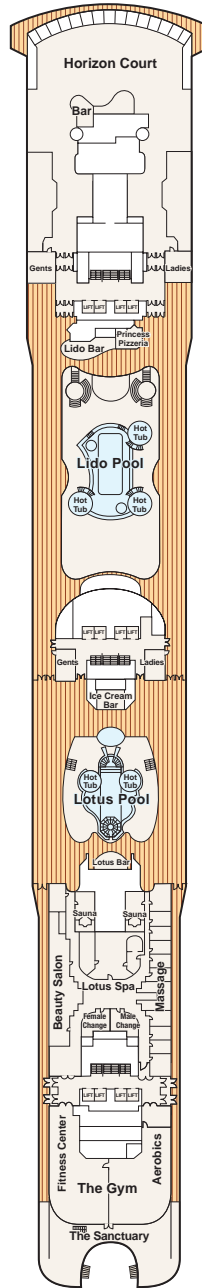

Coral Princess® deck plans

← AFT

FORWARD →

Sports 16

Sun 15

Lido 14

Aloha 12

Baja 11

↑ FORWARD

← AFT

STATEROOM DESCRIPTION

PS CARIBE, DOLPHIN: Premium suite with balcony

VS DOLPHIN: Vista suite with balcony

AA ALOHA, BAJA, CARIBE: Mini-suite with balcony

AB CARIBE, DOLPHIN: Mini-suite with balcony

AC DOLPHIN: Mini-suite with balcony

AD DOLPHIN: Mini-suite with balcony

AF BAJA, CARIBE: Oceanview mini-suite (no balcony)

BA CARIBE: Balcony two lower beds

BB ALOHA: Balcony two lower beds

BC ALOHA, BAJA: Balcony two lower beds

BD BAJA, CARIBE, DOLPHIN: Balcony two lower beds

BE CARIBE, DOLPHIN, EMERALD: Balcony two lower beds

BF EMERALD: Balcony two lower beds

BG EMERALD: Balcony two lower beds

BH DOLPHIN, EMERALD: Balcony two lower beds (partially obstructed view)