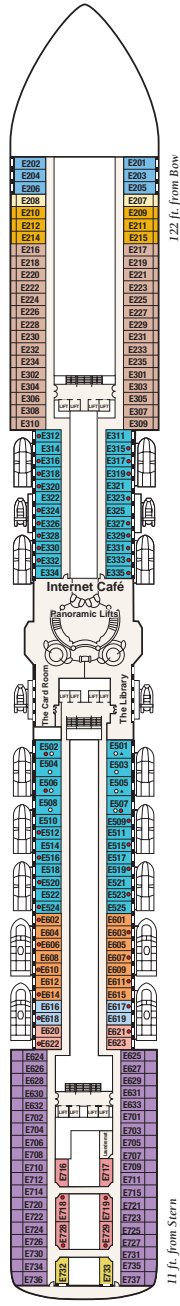

STATEROOM DESCRIPTION

PS CARIBE, DOLPHIN: Premium suite with balcony

VS DOLPHIN: Vista suite with balcony

AA ALOHA, BAJA, CARIBE: Mini-suite with balcony

AB CARIBE, DOLPHIN: Mini-suite with balcony

AC DOLPHIN: Mini-suite with balcony

AD DOLPHIN: Mini-suite with balcony

AF BAJA, CARIBE: Oceanview mini-suite (no balcony)

BA CARIBE: Balcony two lower beds

BB ALOHA: Balcony two lower beds

BC ALOHA, BAJA: Balcony two lower beds

BD BAJA, CARIBE, DOLPHIN: Balcony two lower beds

BE CARIBE, DOLPHIN, EMERALD: Balcony two lower beds

BF EMERALD: Balcony two lower beds

BG EMERALD: Balcony two lower beds

BH DOLPHIN, EMERALD: Balcony two lower beds (partially obstructed view)

CC DOLPHIN: Deluxe oceanview two lower beds

C EMERALD: Deluxe oceanview two lower beds

DD BAJA, EMERALD: Oceanview two lower beds

D PLAZA: Oceanview two lower beds

EE PLAZA: Oceanview two lower beds

F EMERALD: Oceanview two lower beds (obstructed view)

GG EMERALD: Oceanview two lower beds (obstructed view)

G EMERALD: Oceanview two lower beds (obstructed view)

HH EMERALD: Oceanview two lower beds (obstructed view)

II ALOHA: Interior two lower beds

I BAJA: Interior two lower beds

J CARIBE: Interior two lower beds

K DOLPHIN, EMERALD, PLAZA: Interior two lower beds

L PLAZA: Interior two lower beds

M PLAZA: Interior two lower beds

N PLAZA: Interior two lower beds

- Will accommodate third and fourth person
- ▲ Will accommodate third person
- Wheelchair-accessible staterooms are configured with shower only

Note: Some areas of the ship are not accessible to wheelchairs and scooters. Distances shown are from the bow (forward) to stern (aft) to the nearest stateroom.

Most interior stateroom entrances face the starboard side of the ship.

Emerald 8

FORWARD

AFT