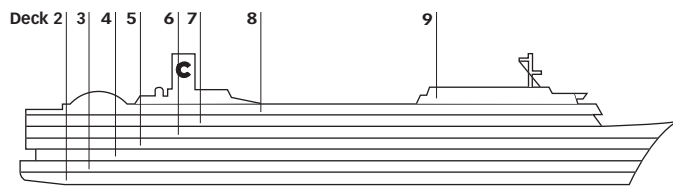

Please note: Double bed, 3rd and 4th berth available in all grades.

DECK 10 TUGA

DECK 9 SOLARIUM

DECK 8 MANET

DECK 7 ROUSSEAU

DECK 6 DEGAS

Deck 2 Van Gogh
 Deck 3 Gauguin
 Deck 4 Lautrec
 Deck 5 Modigliani
 Deck 6 Degas

Deck 7 Rousseau
 Deck 8 Manet
 Deck 9 Solarium
 Deck 10 Tuga

Grt: 28.500 t • Length: 187 m • Width: 26 m • Cruising speed: 20,5 knots • Max speed: 22 knots

MS - MINI SUITE WITH BALCONY - 31 sm

E4 - OUTSIDE - 14 sm