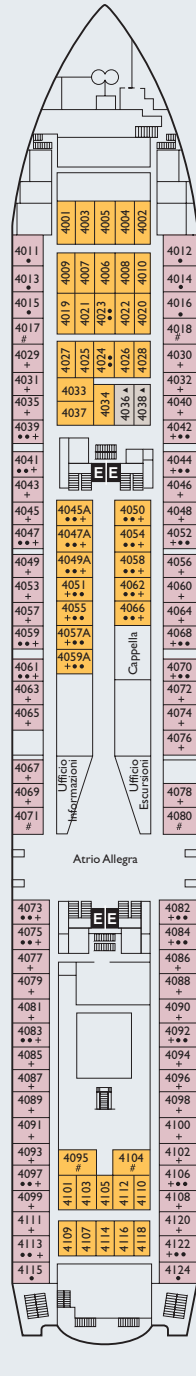

DECK 4 LAUTREC