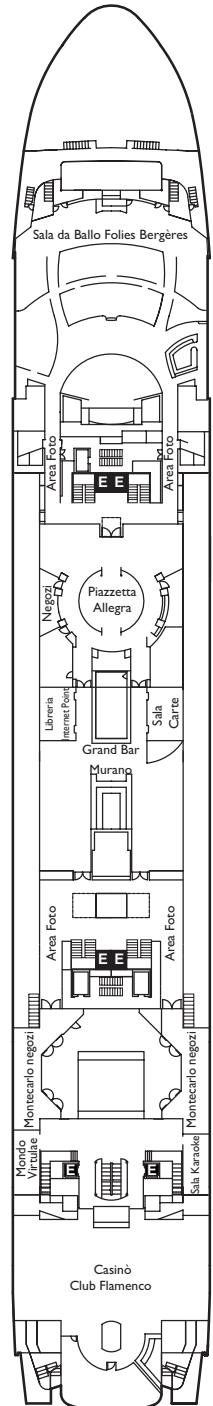

DECK 6 DEGAS