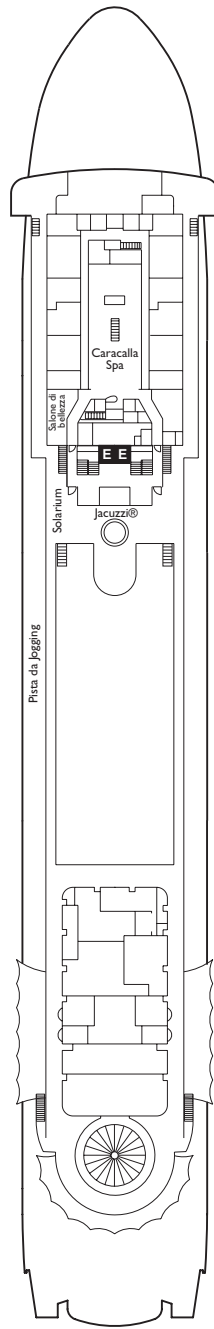

Costa Allegra deck plans

Cabin grades

- I1** Inside. Van Gogh
- I2** Inside. Gauguin
- I3** Inside. Lautrec
- I4** Inside. Rosseau, Modigliani
- E1** Outside. Van Gogh
- E2** Outside. Gauguin
- E3** Outside. Lautrec
- E4** Outside. Modigliani
- IS** Single inside. Modigliani, Lautrec, Gauguin
- ES** Single outside. Modigliani

Suites

- MS** Mini Suite with balcony. Rousseau
- GS** Grand Suite. Rousseau

Key

- 1 additional upper foldaway berth double bed
- # 2 lower beds convert to double additional double sofa-bed
- + additional single sofa-bed
- * additional single sofa-bed
- ▲ 1 lower bed
- 2 additional upper foldaway berths
- E lift
- H cabin for disabled guests
- 1 lower bed and 1 upper berth
- ◆ additional retractable bed

Please note: Double bed, 3rd and 4th berth available in all grades.

DECK 10 TUGA

DECK 9 SOLARIUM

DECK 8 MANET

DECK 7 ROUSSEAU

DECK 6 DEGAS

Deck 2 Van Gogh
 Deck 3 Gauguin
 Deck 4 Lautrec
 Deck 5 Modigliani
 Deck 6 Degas

Deck 7 Rousseau
 Deck 8 Manet
 Deck 9 Solarium
 Deck 10 Tuga

Grt: 28.500 t • Length: 187 m • Width: 26 m • Cruising speed: 20,5 knots • Max speed: 22 knots

MS - MINI SUITE WITH BALCONY - 31 sm

E4 - OUTSIDE - 14 sm