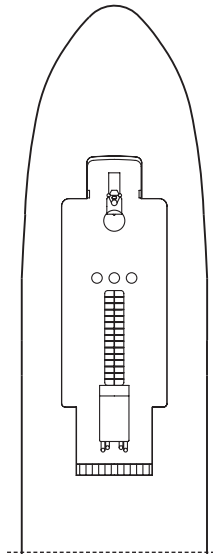

Costa Allegra deck plans

Cabin grades

- **I1** Inside. Van Gogh
- **I2** Inside. Gauguin
- **I3** Inside. Lautrec
- **I4** Inside. Rosseau, Modigliani
- **E1** Outside. Van Gogh
- **E2** Outside. Gauguin
- **E3** Outside. Lautrec
- **E4** Outside. Modigliani
- **IS** Single inside. Modigliani, Lautrec, Gauguin
- **ES** Single outside. Modigliani

Suites

- **MS** Mini Suite with balcony. Rousseau
- **GS** Grand Suite. Rousseau

Key

- 1 additional upper foldaway berth double bed
- # 2 lower beds convert to double additional double sofa-bed
- + additional single sofa-bed
- additional single sofa-bed
- ▲ 1 lower bed
- •• 2 additional upper foldaway berths
- E lift
- H cabin for disabled guests
- 1 lower bed and 1 upper berth
- additional retractable bed

Please note: Double bed, 3rd and 4th berth available in all grades.