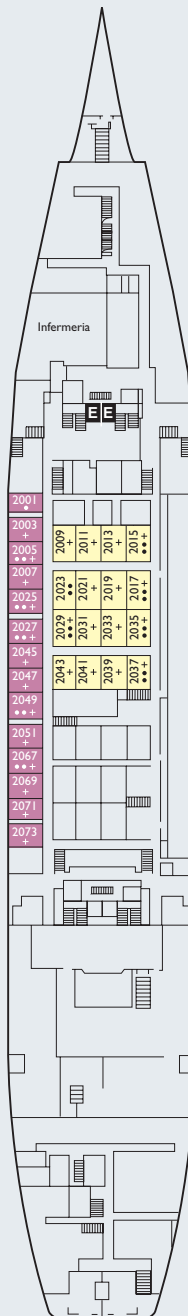

Costa Allegra deck plans

Cabin grades

- I1** Inside. Van Gogh
- I2** Inside. Gauguin
- I3** Inside. Lautrec
- I4** Inside. Rosseau, Modigliani
- E1** Outside. Van Gogh
- E2** Outside. Gauguin
- E3** Outside. Lautrec
- E4** Outside. Modigliani
- IS** Single inside. Modigliani, Lautrec, Gauguin
- ES** Single outside. Modigliani

Suites

- MS** Mini Suite with balcony. Rousseau
- GS** Grand Suite. Rousseau

Key

- 1 additional upper foldaway berth double bed
- # 2 lower beds convert to double additional double sofa-bed
- + additional single sofa-bed
- * additional single sofa-bed
- ▲ 1 lower bed
- 2 additional upper foldaway berths
- E lift
- H cabin for disabled guests
- 1 lower bed and 1 upper berth
- ◆ additional retractable bed

Please note: Double bed, 3rd and 4th berth available in all grades.

DECK 10 TUGA

DECK 9 SOLARIUM

DECK 8 MANET

DECK 7 ROUSSEAU

DECK 6 DEGAS

Deck 2 Van Gogh
 Deck 3 Gauguin
 Deck 4 Lautrec
 Deck 5 Modigliani
 Deck 6 Degas

I2 - INSIDE - 15 sm

Please note: individual size, layout and furniture may vary from cabin to cabin

DECK 5 MODIGLIANI

DECK 4 LAUTREC

DECK 3 GAUGUIN

DECK 2 VAN GOGH