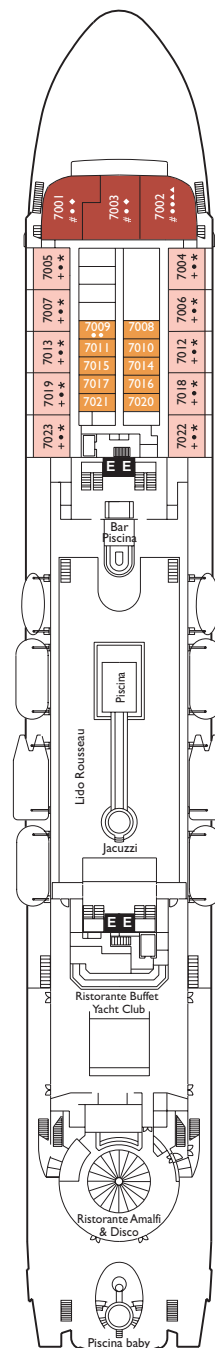

Costa Allegra deck plans

Cabin grades

- I1** Inside. Van Gogh
- I2** Inside. Gauguin
- I3** Inside. Lautrec
- I4** Inside. Rosseau, Modigliani
- E1** Outside. Van Gogh
- E2** Outside. Gauguin
- E3** Outside. Lautrec
- E4** Outside. Modigliani
- IS** Single inside. Modigliani, Lautrec, Gauguin
- ES** Single outside. Modigliani

Suites

- MS** Mini Suite with balcony. Rousseau
- GS** Grand Suite. Rousseau

Key

- 1 additional upper foldaway berth double bed
- # 2 lower beds convert to double additional double sofa-bed
- + additional single sofa-bed
- * additional single sofa-bed
- ▲ 1 lower bed
- 2 additional upper foldaway berths
- E lift
- H cabin for disabled guests
- 1 lower bed and 1 upper berth
- ◆ additional retractable bed

Please note: Double bed, 3rd and 4th berth available in all grades.

DECK 10 TUGA

DECK 9 SOLARIUM

DECK 8 MANET

DECK 7 ROUSSEAU

DECK 6 DEGAS

Deck 2 Van Gogh
 Deck 3 Gauguin
 Deck 4 Lautrec
 Deck 5 Modigliani
 Deck 6 Degas

Deck 7 Rousseau
 Deck 8 Manet
 Deck 9 Solarium
 Deck 10 Tuga

Grt: 28.500 t • Length: 187 m • Width: 26 m • Cruising speed: 20,5 knots • Max speed: 22 knots

MS - MINI SUITE WITH BALCONY - 31 sm

E4 - OUTSIDE - 14 sm