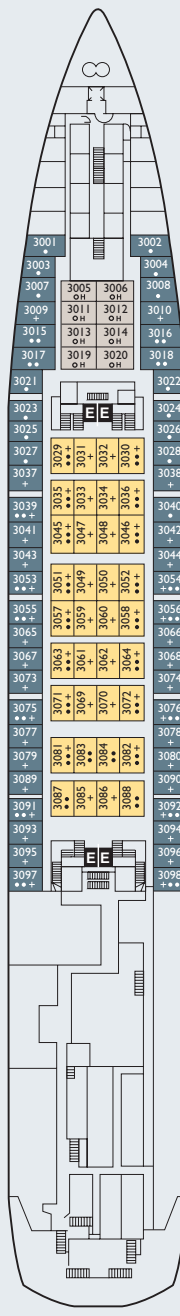

Costa Allegra deck plans

Cabin grades

- I1** Inside. Van Gogh
- I2** Inside. Gauguin
- I3** Inside. Lautrec
- I4** Inside. Rosseau, Modigliani
- E1** Outside. Van Gogh
- E2** Outside. Gauguin
- E3** Outside. Lautrec
- E4** Outside. Modigliani
- IS** Single inside. Modigliani, Lautrec, Gauguin
- ES** Single outside. Modigliani

Suites

- MS** Mini Suite with balcony. Rousseau
- GS** Grand Suite. Rousseau

Key

- 1 additional upper foldaway berth double bed
- # 2 lower beds convert to double additional double sofa-bed
- + additional single sofa-bed
- * additional single sofa-bed
- ▲ 1 lower bed
- 2 additional upper foldaway berths
- E lift
- H cabin for disabled guests
- 1 lower bed and 1 upper berth
- ◆ additional retractable bed

Please note: Double bed, 3rd and 4th berth available in all grades.

DECK 10 TUGA

DECK 9 SOLARIUM

DECK 8 MANET

DECK 7 ROUSSEAU

DECK 6 DEGAS

Deck 2 Van Gogh
 Deck 3 Gauguin
 Deck 4 Lautrec
 Deck 5 Modigliani
 Deck 6 Degas

I2 - INSIDE - 15 sm

Please note: individual size, layout and furniture may vary from cabin to cabin

DECK 5 MODIGLIANI

DECK 4 LAUTREC

DECK 3 GAUGUIN

DECK 2 VAN GOGH