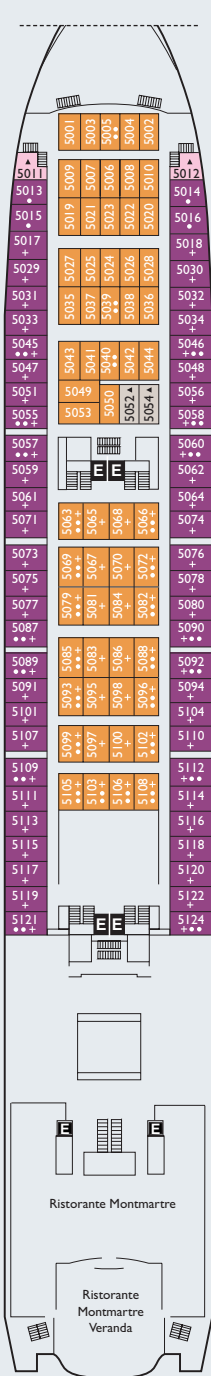

Costa Allegra deck plans

Cabin grades

- I1** Inside. Van Gogh
- I2** Inside. Gauguin
- I3** Inside. Lautrec
- I4** Inside. Rosseau, Modigliani
- E1** Outside. Van Gogh
- E2** Outside. Gauguin
- E3** Outside. Lautrec
- E4** Outside. Modigliani
- IS** Single inside. Modigliani, Lautrec, Gauguin
- ES** Single outside. Modigliani

Please note: Double bed, 3rd and 4th berth available in all grades.

DECK 10 TUGA

DECK 9 SOLARIUM

DECK 8 MANET

DECK 7 ROUSSEAU

DECK 6 DEGAS

Deck 2 Van Gogh
 Deck 3 Gauguin
 Deck 4 Lautrec
 Deck 5 Modigliani
 Deck 6 Degas

Deck 7 Rousseau
 Deck 8 Manet
 Deck 9 Solarium
 Deck 10 Tuga

Grt: 28.500 t • Length: 187 m • Width: 26 m • Cruising speed: 20,5 knots • Max speed: 22 knots

MS - MINI SUITE WITH BALCONY - 31 sm

E4 - OUTSIDE - 14 sm

I2 - INSIDE - 15 sm

Please note: individual size, layout and furniture may vary from cabin to cabin

DECK 5 MODIGLIANI

DECK 4 LAUTREC

DECK 3 GAUGUIN

DECK 2 VAN GOGH