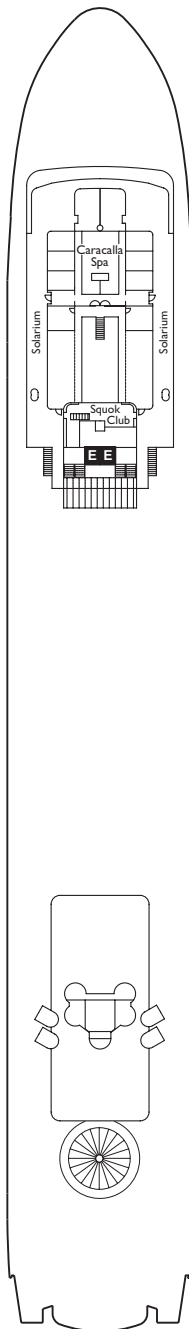

Costa Allegra deck plans

Cabin grades

- I1** Inside. Van Gogh
- I2** Inside. Gauguin
- I3** Inside. Lautrec
- I4** Inside. Rosseau, Modigliani
- E1** Outside. Van Gogh
- E2** Outside. Gauguin
- E3** Outside. Lautrec
- E4** Outside. Modigliani
- IS** Single inside. Modigliani, Lautrec, Gauguin
- ES** Single outside. Modigliani

Suites

- MS** Mini Suite with balcony. Rousseau
- GS** Grand Suite. Rousseau

Key

- 1 additional upper foldaway berth double bed
- # 2 lower beds convert to double additional double sofa-bed
- + additional single sofa-bed
- * additional single sofa-bed
- ▲ 1 lower bed
- 2 additional upper foldaway berths
- E lift
- H cabin for disabled guests
- 1 lower bed and 1 upper berth
- ◆ additional retractable bed

Please note: Double bed, 3rd and 4th berth available in all grades.

DECK 10 TUGA

DECK 9 SOLARIUM

DECK 8 MANET

DECK 7 ROUSSEAU

DECK 6 DEGAS

Deck 2 Van Gogh
 Deck 3 Gauguin
 Deck 4 Lautrec
 Deck 5 Modigliani
 Deck 6 Degas

Deck 7 Rousseau
 Deck 8 Manet
 Deck 9 Solarium
 Deck 10 Tuga

Grt: 28.500 t • Length: 187 m • Width: 26 m • Cruising speed: 20,5 knots • Max speed: 22 knots

MS - MINI SUITE WITH BALCONY - 31 sm

E4 - OUTSIDE - 14 sm