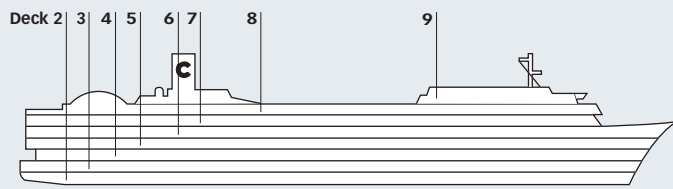

Costa Marina deck plans

Cabin grades

- | | | |
|---|--|--|
| I1 Inside. Corallo | E1 Outside. Corallo | IS Single inside. Bolero, Aurora, Venezia |
| I2 Inside. Bolero | E2 Outside. Bolero | ES Single outside. Bolero |
| I3 Inside. Aurora | E3 Outside. Aurora | Suites |
| I4 Inside. Venezia, Laguna | E4 Outside. Venezia | S Suite with balcony. Laguna |

Key

- 1 additional upper foldaway berth
- # double bed
- + 1 lower bed
- ▲ 2 lower beds convert to double
- 2 additional upper foldaway berths
- E lift

Please note: Double bed available in all grades except E1 - E2. 3rd berth available in all grades. 4th berth available in all grades except I1.

Deck 2 Corallo
 Deck 3 Bolero
 Deck 4 Aurora
 Deck 5 Venezia

Deck 6 Marina
 Deck 7 Laguna
 Deck 8 Sport
 Deck 9 Sun

Grt: 26.000 t • Length: 175 m • Width: 26 m • Cruising speed: 20,5 knots • Max speed: 21,5 knots