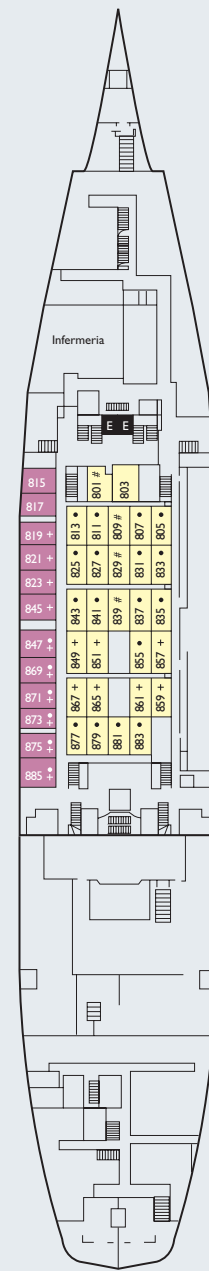

Costa Marina deck plans

Cabin grades

- | | | |
|---|--|--|
| I1 Inside. Corallo | E1 Outside. Corallo | IS Single inside. Bolero, Aurora, Venezia |
| I2 Inside. Bolero | E2 Outside. Bolero | ES Single outside. Bolero |
| I3 Inside. Aurora | E3 Outside. Aurora | Suites |
| I4 Inside. Venezia, Laguna | E4 Outside. Venezia | S Suite with balcony. Laguna |

Key

- 1 additional upper foldaway berth
- # double bed
- + 1 lower bed
- ▲ 2 lower beds convert to double
- 2 additional upper foldaway berths
- E lift

Please note: Double bed available in all grades except E1 - E2. 3rd berth available in all grades. 4th berth available in all grades except I1.

Deck 2 Corallo
 Deck 3 Bolero
 Deck 4 Aurora
 Deck 5 Venezia

Deck 6 Marina
 Deck 7 Laguna
 Deck 8 Sport
 Deck 9 Sun

Grt: 26.000 t • Length: 175 m • Width: 26 m • Cruising speed: 20,5 knots • Max speed: 21,5 knots

S - SUITE WITH BALCONY - 29 sm

E3 - OUTSIDE - 15 sm

I3 - INSIDE - 13 sm

Please note: individual size, layout and furniture may vary from cabin to cabin

DECK 5 VENEZIA

DECK 4 AURORA

DECK 3 BOLERO

DECK 2 CORALLO