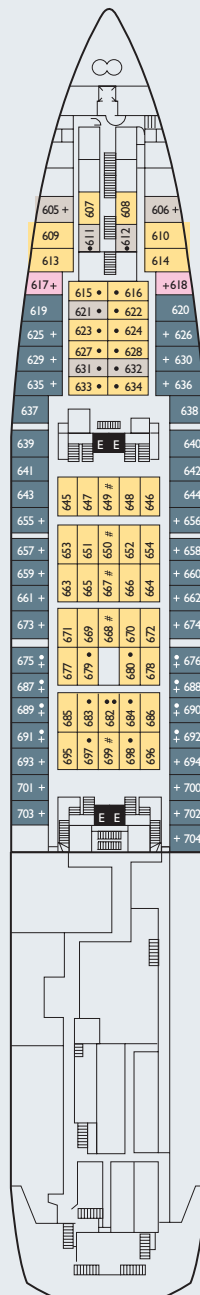

Costa Marina deck plans

Cabin grades

- | | | |
|---|--|--|
| I1 Inside. Corallo | E1 Outside. Corallo | IS Single inside. Bolero, Aurora, Venezia |
| I2 Inside. Bolero | E2 Outside. Bolero | ES Single outside. Bolero |
| I3 Inside. Aurora | E3 Outside. Aurora | Suites |
| I4 Inside. Venezia, Laguna | E4 Outside. Venezia | S Suite with balcony. Laguna |

Key

- 1 additional upper foldaway berth
- # double bed
- + 1 lower bed
- ▲ 2 lower beds convert to double
- 2 additional upper foldaway berths
- E lift

Please note: Double bed available in all grades except E1 - E2. 3rd berth available in all grades. 4th berth available in all grades except I1.

Deck 2 Corallo
 Deck 3 Bolero
 Deck 4 Aurora
 Deck 5 Venezia

Deck 6 Marina
 Deck 7 Laguna
 Deck 8 Sport
 Deck 9 Sun

Grt: 26.000 t • Length: 175 m • Width: 26 m • Cruising speed: 20,5 knots • Max speed: 21,5 knots

S - SUITE WITH BALCONY - 29 sm

E3 - OUTSIDE - 15 sm

I3 - INSIDE - 13 sm

Please note: individual size, layout and furniture may vary from cabin to cabin

DECK 5 VENEZIA

DECK 4 AURORA

DECK 3 BOLERO

DECK 2 CORALLO