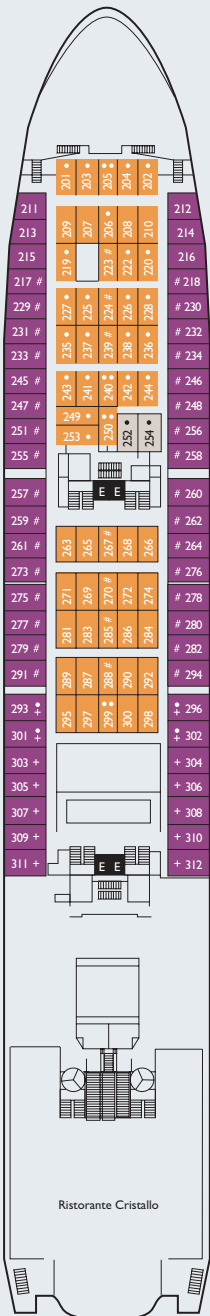

Costa Marina deck plans

Cabin grades

- | | | |
|---|--|--|
| I1 Inside. Corallo | E1 Outside. Corallo | IS Single inside. Bolero, Aurora, Venezia |
| I2 Inside. Bolero | E2 Outside. Bolero | ES Single outside. Bolero |
| I3 Inside. Aurora | E3 Outside. Aurora | Suites |
| I4 Inside. Venezia, Laguna | E4 Outside. Venezia | S Suite with balcony. Laguna |

Key

- 1 additional upper foldaway berth
- # double bed
- + 1 lower bed
- ▲ 2 lower beds convert to double
- 2 additional upper foldaway berths
- E lift

Please note: Double bed available in all grades except E1 - E2. 3rd berth available in all grades. 4th berth available in all grades except I1.

Deck 2 Corallo
 Deck 3 Bolero
 Deck 4 Aurora
 Deck 5 Venezia

Deck 6 Marina
 Deck 7 Laguna
 Deck 8 Sport
 Deck 9 Sun

Grt: 26.000 t • Length: 175 m • Width: 26 m • Cruising speed: 20,5 knots • Max speed: 21,5 knots

S - SUITE WITH BALCONY - 29 sm

E3 - OUTSIDE - 15 sm

I3 - INSIDE - 13 sm

Please note: individual size, layout and furniture may vary from cabin to cabin

DECK 5 VENEZIA

DECK 4 AURORA

DECK 3 BOLERO

DECK 2 CORALLO