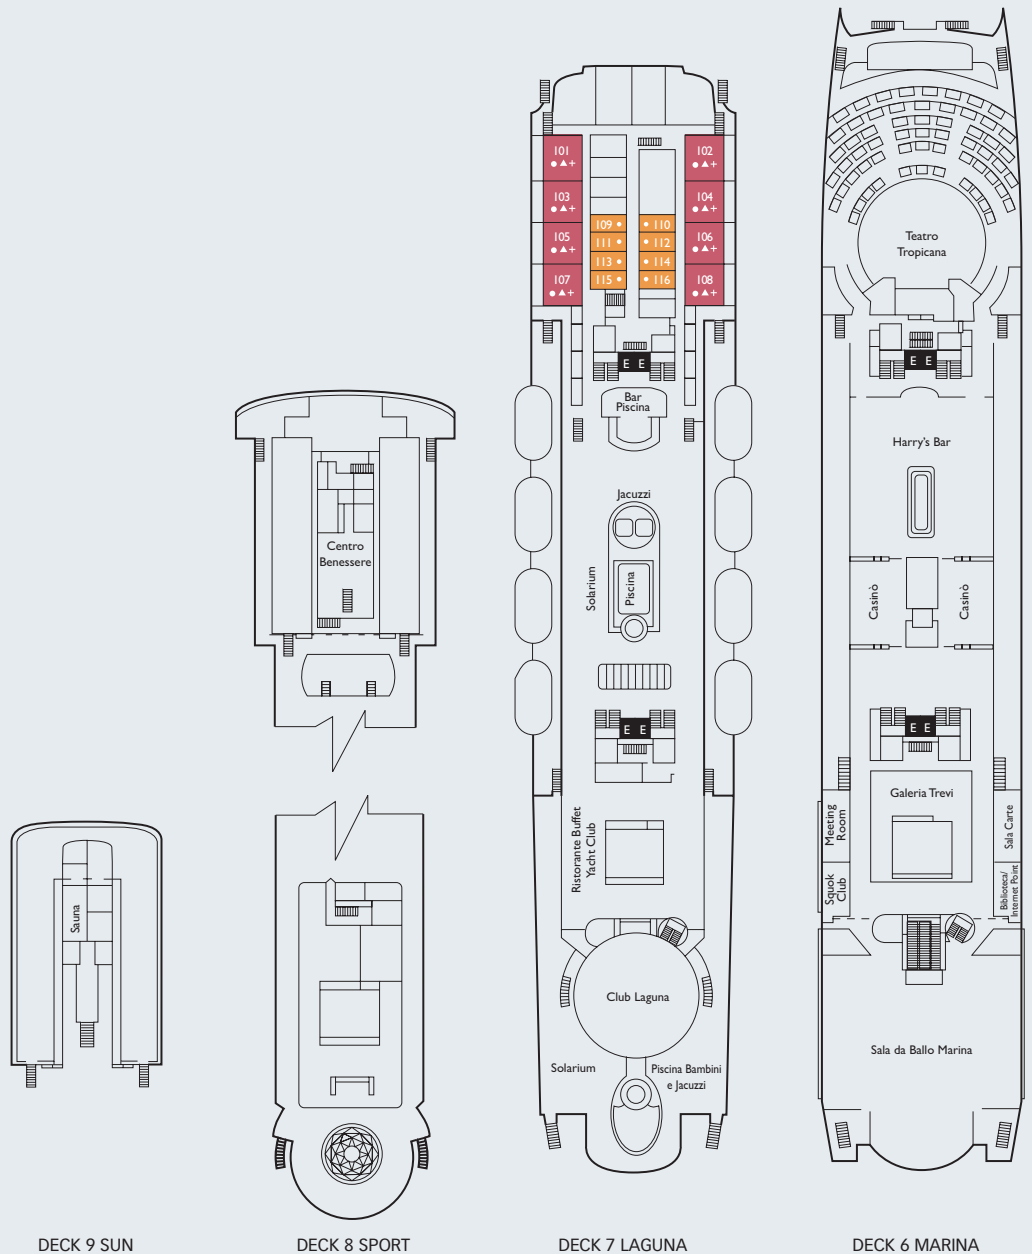

Costa Marina deck plans

Cabin grades

- | | | |
|---|--|--|
| I1 Inside. Corallo | E1 Outside. Corallo | IS Single inside. Bolero, Aurora, Venezia |
| I2 Inside. Bolero | E2 Outside. Bolero | ES Single outside. Bolero |
| I3 Inside. Aurora | E3 Outside. Aurora | Suites |
| I4 Inside. Venezia, Laguna | E4 Outside. Venezia | S Suite with balcony. Laguna |

Key

- 1 additional upper foldaway berth
- # double bed
- + 1 lower bed
- ▲ 2 lower beds convert to double
- 2 additional upper foldaway berths
- E lift

Please note: Double bed available in all grades except E1 - E2. 3rd berth available in all grades. 4th berth available in all grades except I1.

Deck 2 Corallo
 Deck 3 Bolero
 Deck 4 Aurora
 Deck 5 Venezia

Deck 6 Marina
 Deck 7 Laguna
 Deck 8 Sport
 Deck 9 Sun

Grt: 26.000 t • Length: 175 m • Width: 26 m • Cruising speed: 20,5 knots • Max speed: 21,5 knots

S - SUITE WITH BALCONY - 29 sm

E3 - OUTSIDE - 15 sm

I3 - INSIDE - 13 sm

Please note: individual size, layout and furniture may vary from cabin to cabin

DECK 5 VENEZIA

DECK 4 AURORA

DECK 3 BOLERO

DECK 2 CORALLO