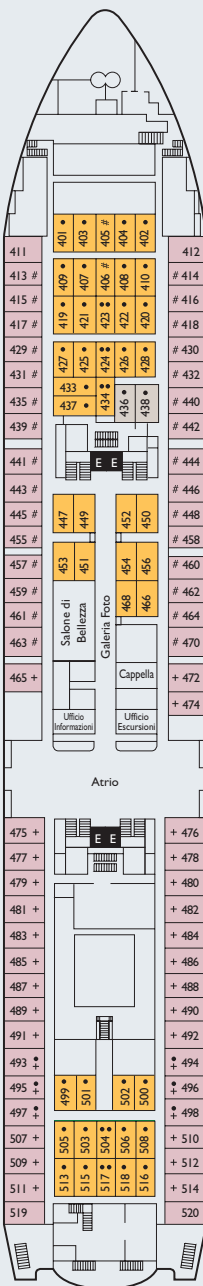

Costa Marina deck plans

Cabin grades

- | | | |
|---|--|--|
| I1 Inside. Corallo | E1 Outside. Corallo | IS Single inside. Bolero, Aurora, Venezia |
| I2 Inside. Bolero | E2 Outside. Bolero | ES Single outside. Bolero |
| I3 Inside. Aurora | E3 Outside. Aurora | Suites |
| I4 Inside. Venezia, Laguna | E4 Outside. Venezia | S Suite with balcony. Laguna |

Key

- 1 additional upper foldaway berth
- # double bed
- + 1 lower bed
- ▲ 2 lower beds convert to double
- 2 additional upper foldaway berths
- E lift

Please note: Double bed available in all grades except E1 - E2. 3rd berth available in all grades. 4th berth available in all grades except I1.

Deck 2 Corallo
 Deck 3 Bolero
 Deck 4 Aurora
 Deck 5 Venezia

Deck 6 Marina
 Deck 7 Laguna
 Deck 8 Sport
 Deck 9 Sun

Grt: 26.000 t • Length: 175 m • Width: 26 m • Cruising speed: 20,5 knots • Max speed: 21,5 knots

S - SUITE WITH BALCONY - 29 sm

E3 - OUTSIDE - 15 sm

I3 - INSIDE - 13 sm

Please note: individual size, layout and furniture may vary from cabin to cabin

DECK 5 VENEZIA

DECK 4 AURORA

DECK 3 BOLERO

DECK 2 CORALLO